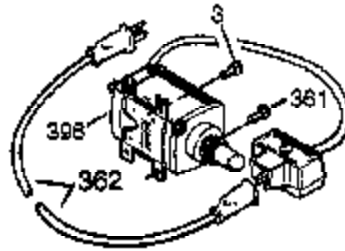

OPTIONAL 110-120 VOLT STARTER MOTOR KIT