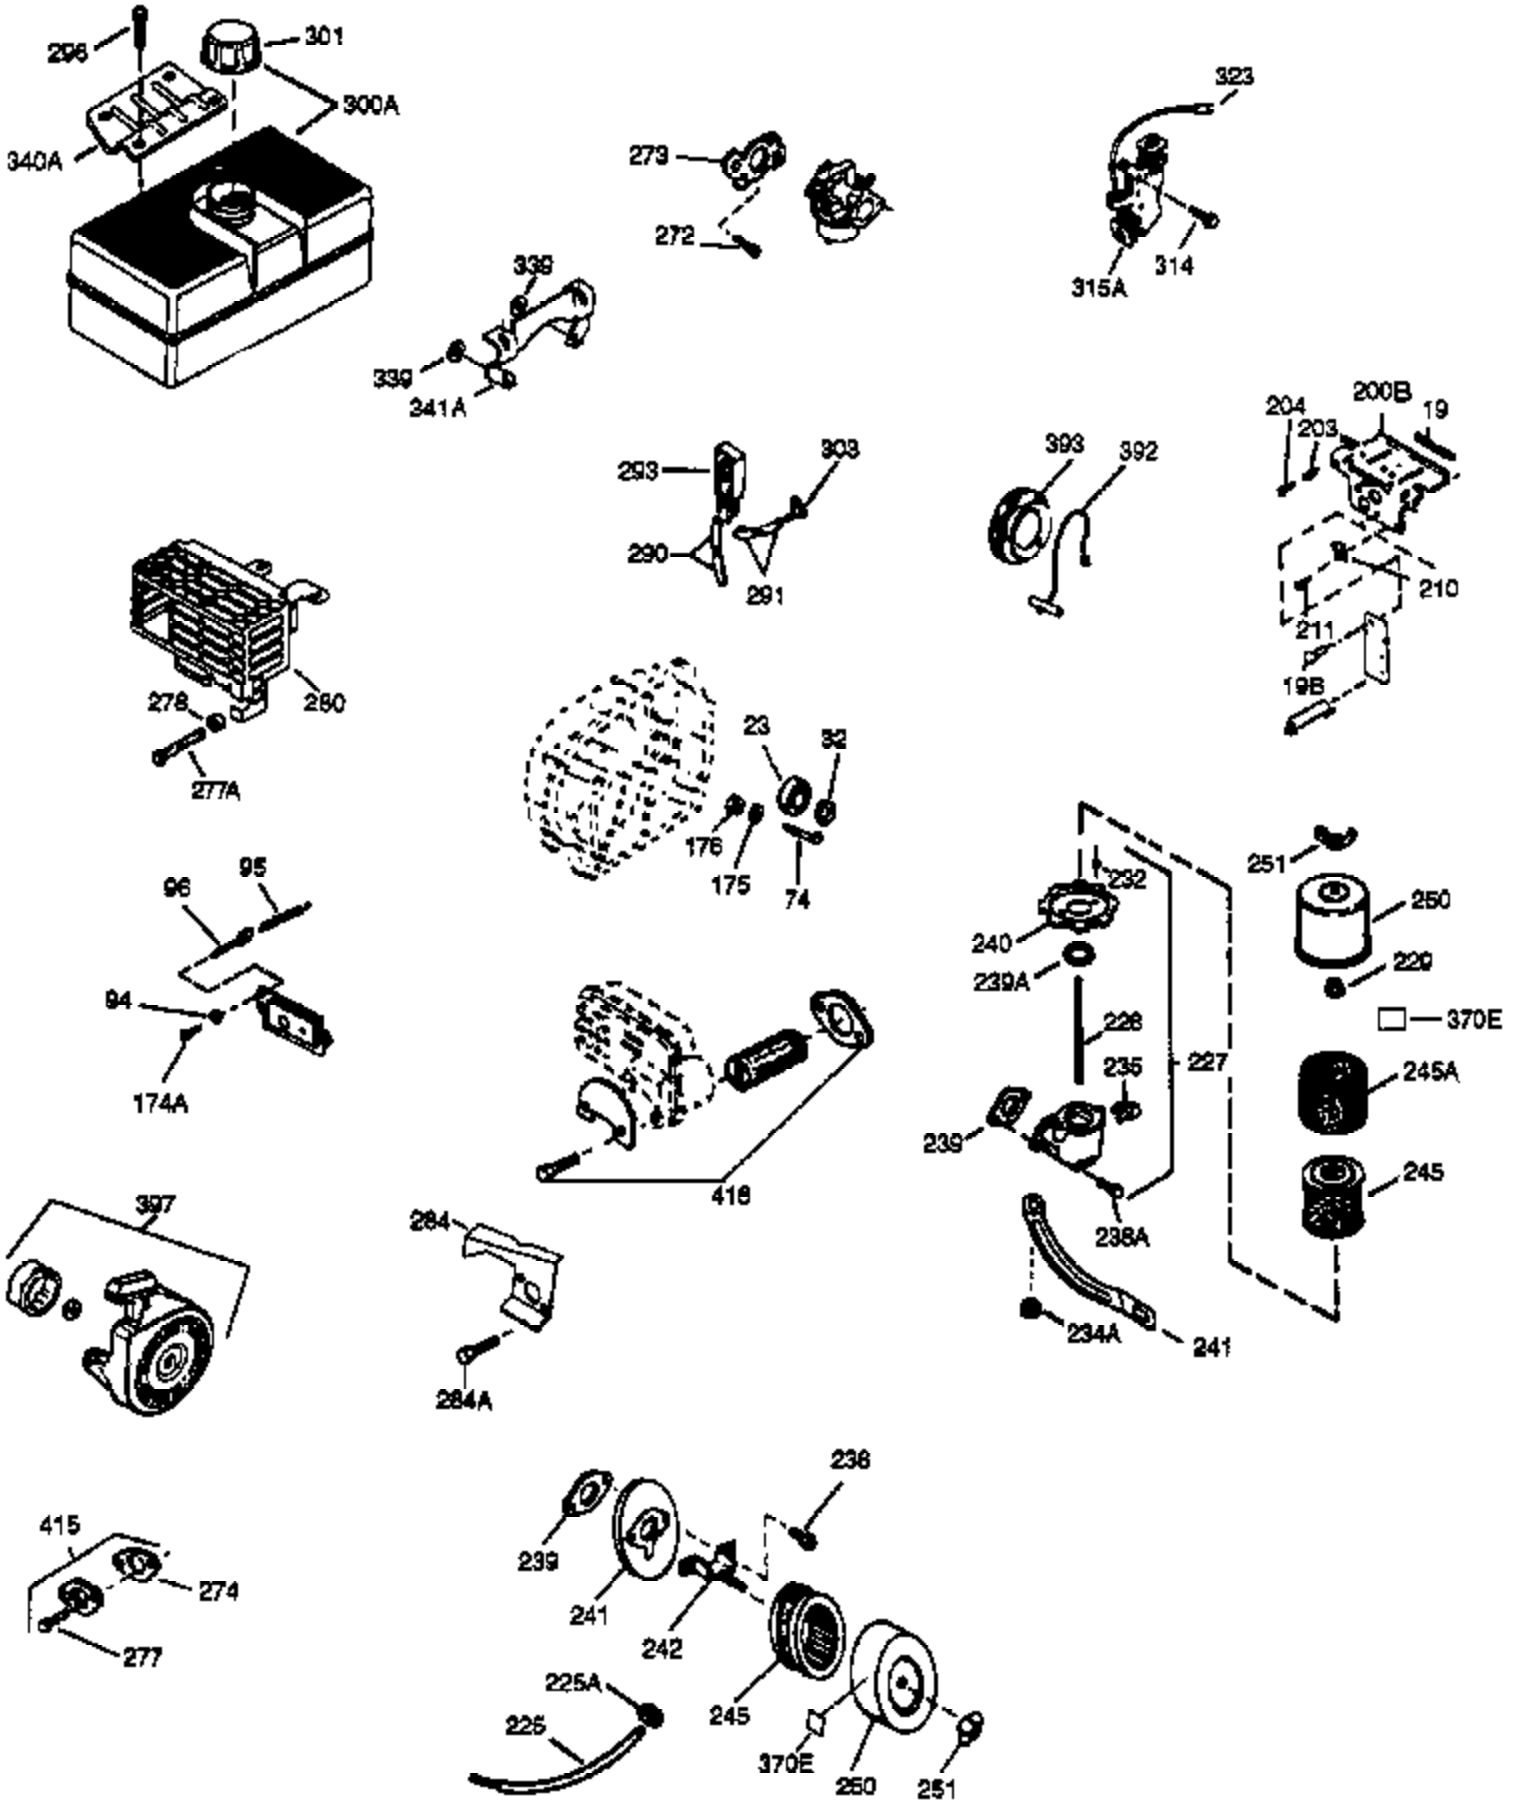

Ref #	Part Number	Qty	Description
94	33450	1	Lock Nut, 10-32
95	30886A	1	Extension Spring
96	30845A	1	R.P.M. Adjusting Bolt
129	650727	2	Screw, 5/16-18 x 1-3/4"
131A	650713	2	Screw, 5/16-18 x 5/8"
238	28820	2	Screw, 10-32 x 1/2"
239	27272A	1	* Air Cleaner Gasket
240	33266	1	Air Cleaner Body
242	33267	1	Air Cleaner Bracket
245	33268	1	Air Cleaner Filter
250	33269A	1	Air Cleaner Cover
251	650513	1	Wing Nut, 1/4-20
290	30705	1	Fuel Line
298	650665	2	Screw, 1/4-15 x 3/4"
301	35355	1	Fuel Cap