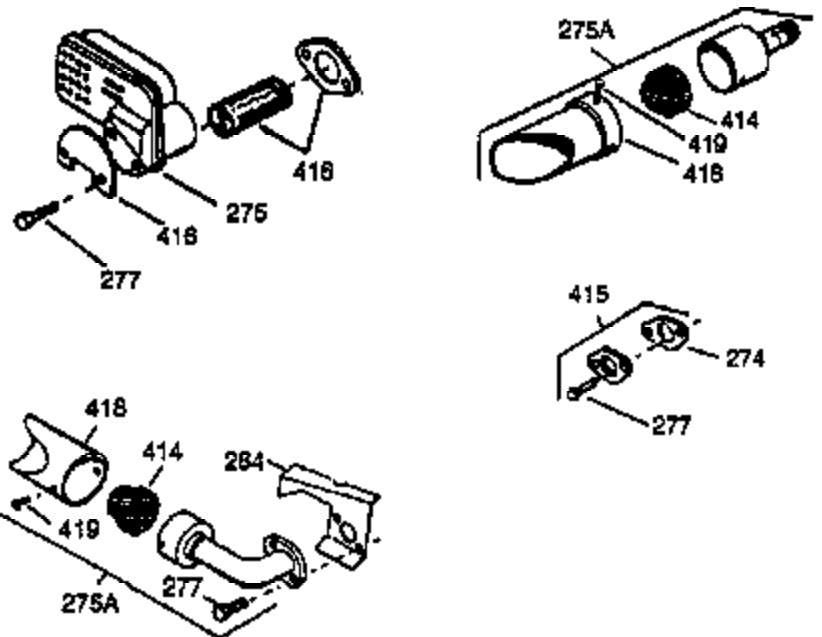

Ref #	Part Number	Qty	Description
37A	30322		Nut & Lockwasher, 8-32
62	650760		Screw, 8-32 x 3/8"
63	28545		Grommet, Plastic
68	33356		Tab, Ground terminal
129	650727		Screw, 5/16-18 x 1-3/4 (Use as required)
131A	650713		Screw, 5/16-18 x 5/8"
131	650737		Screw, 1/4-20 x 1/2" (Use as required)
131	650738		Screw, 1/4-20 x 5/8 (Use as required)
222A			Pop Rivet (Can be purchased locally)
250B	33269A		Cover, Air cleaner
274	35865		Gasket, Exhaust
277	650729		Screw, 5/16-18 x 3-3/16" (Use as required)
277	651002		Screw, 5/16-18 x 4-1/4" (Use as required)
290	29774		Fuel Line (Braided 8-1/4")(21cm)(As required)
290	30962		Fuel Line (Braided 32")(80cm)(As required)
292	26460		Fuel Line Clamp (Use as required)
298	650665		Screw, 1/4-15 x 7/8"
300	34156A		Fuel Tank (Incl. 292 & 301) NOTE: These tanks were built with different size fuel inlet openings. Tanks with the 1-3/16" I.D. opening use fuel cap 34210. Tanks with the 1-1/2" I.D. opening use fuel cap 35355.
301A	410144B		Fuel Cap (White Plastic)(Standard) (Use as required) (1.5" I.D.)
301A	33032		Fuel Cap (Red Plastic) (Spurt Resistant, Low Profile) (Use as required) (1.5" I.D.)
301A	34210		Fuel Cap (Red Plastic) (Spurt Resistant, High Profile) (Use as required) (1.5" I.D.)
301A	35355		Fuel Cap (Red Plastic)(1.75" I.D.)
306	29673		* Gasket, Oil filler
310B	35941		Dipstick (Incl. 306)
338A	31291		Plug, Cover
341	34155		Bracket, Lower fuel tank mtg.
342	650561		Screw, 1/4-20 x 5/8"
414	33323		Opt.Muffler Screen (Mini-Bike application)
415	730130		Kit, Exhaust adapter (Incl. 274 & 277)
418	33700		Cover & Tube, Muffler (use as required)
419	650578		Screw, 8-18 x 3/8" (use as required)
421	730226		SAE 5W30 4-Cycle Engine Oil (Quart)
422	35824		Muffler Optional