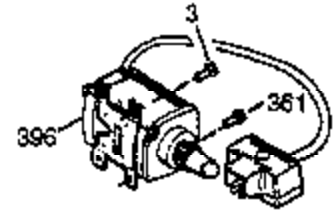

OPTIONAL 110-120 VOLT
STARTER MOTOR KIT