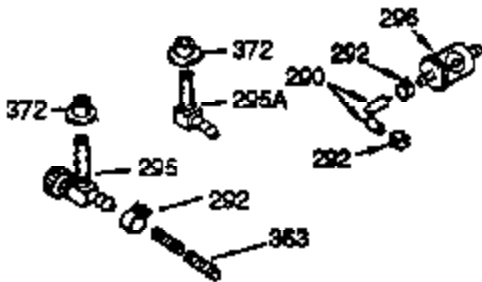

Ref #	Part Number	Qty	Description
37A	30322		Nut & Lockwasher, 8-32
62	650760		Screw, 8-32 x 3/8"
63	28545		Grommet, Plastic
64	650802		Screw, 1/4-20 x 5/8"
68	33356		Tab, Ground terminal
129	650727		Screw, 5/16-18 x 1-3/4 (Use as required)
131	650737		Screw, 1/4-20 x 1/2" (Use as required)
131	650738		Screw, 1/4-20 x 5/8 (Use as required)
187A	30196		Screw, 5/16-18 x 3/4"
187	34349A		Flange, Carburetor mounting
222A			Pop Rivet (Can be purchased locally)
250B	33269A		Cover, Air cleaner
274	35865		Gasket, Exhaust
275A	33714		Muffler (Incl. 284, 284A & 414)
277	650729		Screw, 5/16-18 x 3-3/16" (Use as required)
277	651002		Screw, 5/16-18 x 4-1/4" (Use as required)
284	34390		Deflector
290	29774		Fuel Line (Braided 8-1/4")(21cm)(As required)
290	30962		Fuel Line (Braided 32")(80cm)(As required)
292	26460		Fuel Line Clamp (Use as required)
301A	410144B		Fuel Cap (White Plastic)(Standard) (Use as required) (1.5" I.D.)
301A	33032		Fuel Cap (Red Plastic) (Spurt Resistant, Low Profile) (Use as required) (1.5" I.D.)
306	29673		* Gasket, Oil filler
338A	31291		Plug, Cover
342	30063		Screw, Torx T-30, 1/4-20 x 1/2"
414	33323		Opt.Muffler Screen (Mini-Bike application)
415	730130		Kit, Exhaust adapter (Incl. 274 & 277)
418	33700		Cover & Tube, Muffler (use as required)
419	650578		Screw, 8-18 x 3/8" (use as required)
421	730226		SAE 5W30 4-Cycle Engine Oil (Quart)
422	35824		Muffler Optional