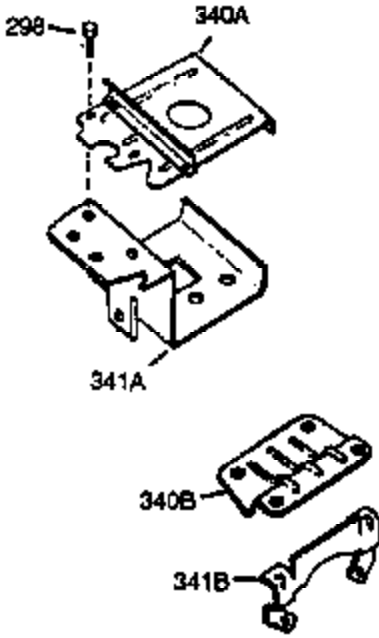

Ref #	Part Number	Qty	Description
37A	30322		Nut & Lockwasher, 8-32
62	650760		Screw, 8-32 x 3/8"
63	28545		Grommet, Plastic
64	650802		Screw, 1/4-20 x 5/8"
68	33356		Tab, Ground terminal
129	650727		Screw, 5/16-18 x 1-3/4 (Use as required)
131	650737		Screw, 1/4-20 x 1/2" (Use as required)
131	650738		Screw, 1/4-20 x 5/8 (Use as required)
187A	30196		Screw, 5/16-18 x 3/4"
187	34349A		Flange, Carburetor mounting
222A			Pop Rivet (Can be purchased locally)
250B	33269A		Cover, Air cleaner
274	35865		Gasket, Exhaust
275A	33714		Muffler (Incl. 284, 284A & 414)
277	650729		Screw, 5/16-18 x 3-3/16" (Use as required)
277	651002		Screw, 5/16-18 x 4-1/4" (Use as required)
284	34390		Deflector
290	29774		Fuel Line (Braided 8-1/4")(21cm)(As required)
290	30962		Fuel Line (Braided 32")(80cm)(As required)
292	26460		Fuel Line Clamp (Use as required)
301A	410144B		Fuel Cap (White Plastic)(Standard) (Use as required) (1.5" I.D.)
301A	33032		Fuel Cap (Red Plastic) (Spurt Resistant, Low Profile) (Use as required) (1.5" I.D.)
306	29673		* Gasket, Oil filler
338A	31291		Plug, Cover
342	30063		Screw, Torx T-30, 1/4-20 x 1/2"
414	33323		Opt.Muffler Screen (Mini-Bike application)
415	730130		Kit, Exhaust adapter (Incl. 274 & 277)
418	33700		Cover & Tube, Muffler (use as required)
419	650578		Screw, 8-18 x 3/8" (use as required)
421	730226		SAE 5W30 4-Cycle Engine Oil (Quart)
422	35824		Muffler Optional