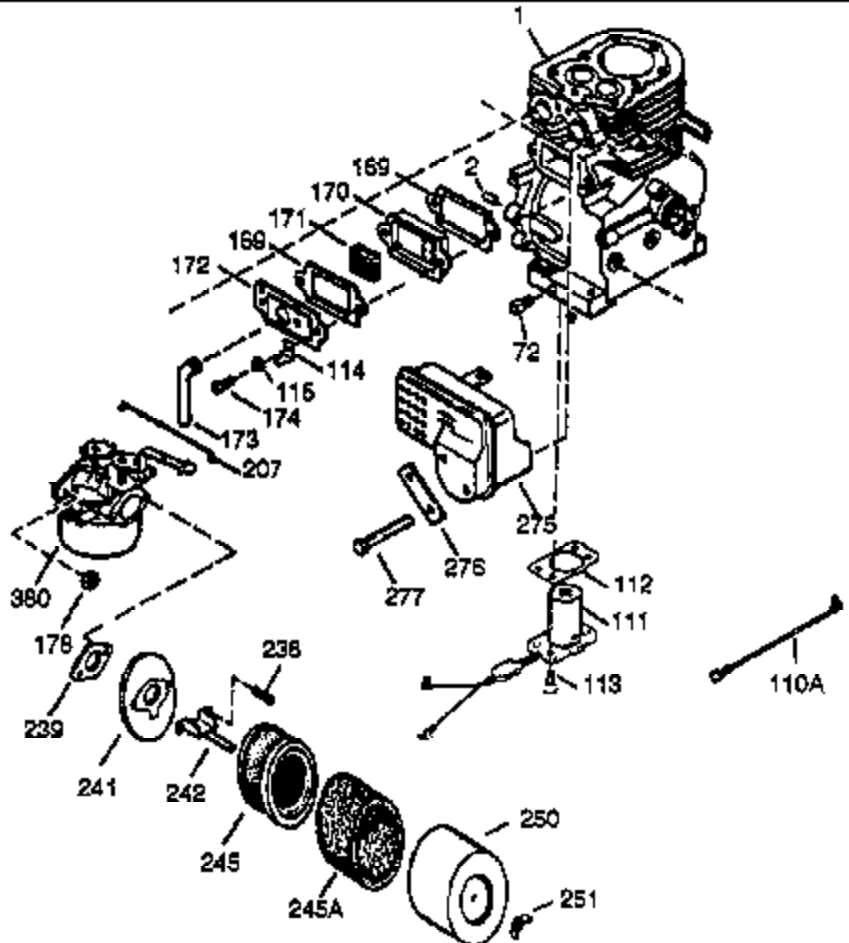

OPTIONAL MUFFLER
(QUIET)