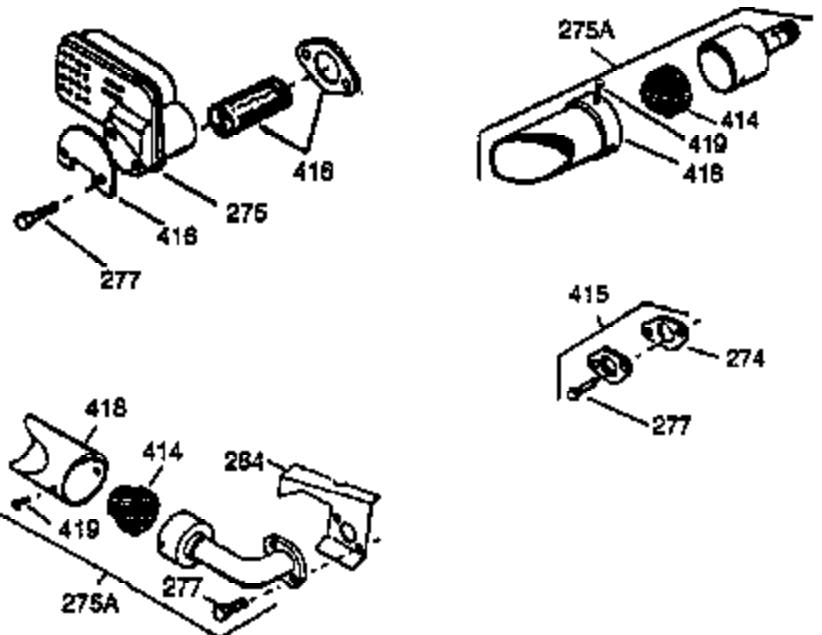

Ref #	Part Number	Qty	Description
37A	30322		Nut & Lockwasher, 8-32
62	650760		Screw, 8-32 x 3/8"
63	28545		Grommet, Plastic
64	650802		Screw, 1/4-20 x 5/8"
68	33356		Tab, Ground terminal
129	650727		Screw, 5/16-18 x 1-3/4 (Use as required)
131	650737		Screw, 1/4-20 x 1/2" (Use as required)
131	650738		Screw, 1/4-20 x 5/8 (Use as required)
187A	30196		Screw, 5/16-18 x 3/4"
187	34349A		Flange, Carburetor mounting
222A			Pop Rivet (Can be purchased locally)
250B	33269A		Cover, Air cleaner
274	35865		Gasket, Exhaust
275A	33714		Muffler (Incl. 284, 284A & 414)
277	650729		Screw, 5/16-18 x 3-3/16" (Use as required)
277	651002		Screw, 5/16-18 x 4-1/4" (Use as required)
284	34390		Deflector
290	29774		Fuel Line (Braided 8-1/4")(21cm)(As required)
290	30962		Fuel Line (Braided 32")(80cm)(As required)
292	26460		Fuel Line Clamp (Use as required)
301A	410144B		Fuel Cap (White Plastic)(Standard) (Use as required) (1.5" I.D.)
301A	33032		Fuel Cap (Red Plastic) (Spurt Resistant, Low Profile) (Use as required) (1.5" I.D.)
306	29673		* Gasket, Oil filler
338A	31291		Plug, Cover
342	30063		Screw, Torx T-30, 1/4-20 x 1/2"
414	33323		Opt.Muffler Screen (Mini-Bike application)
415	730130		Kit, Exhaust adapter (Incl. 274 & 277)
418	33700		Cover & Tube, Muffler (use as required)
419	650578		Screw, 8-18 x 3/8" (use as required)
421	730226		SAE 5W30 4-Cycle Engine Oil (Quart)
422	35824		Muffler Optional