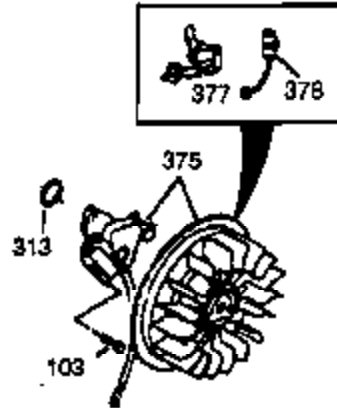

OPTIONAL MUFFLER
(QUIET)