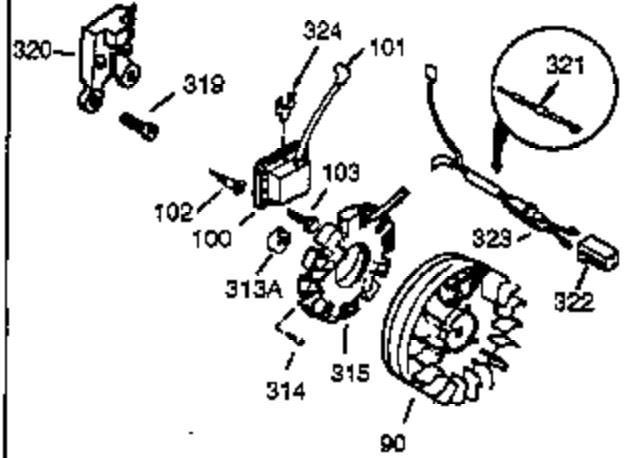

OPTIONAL MUFFLER
(QUIET)