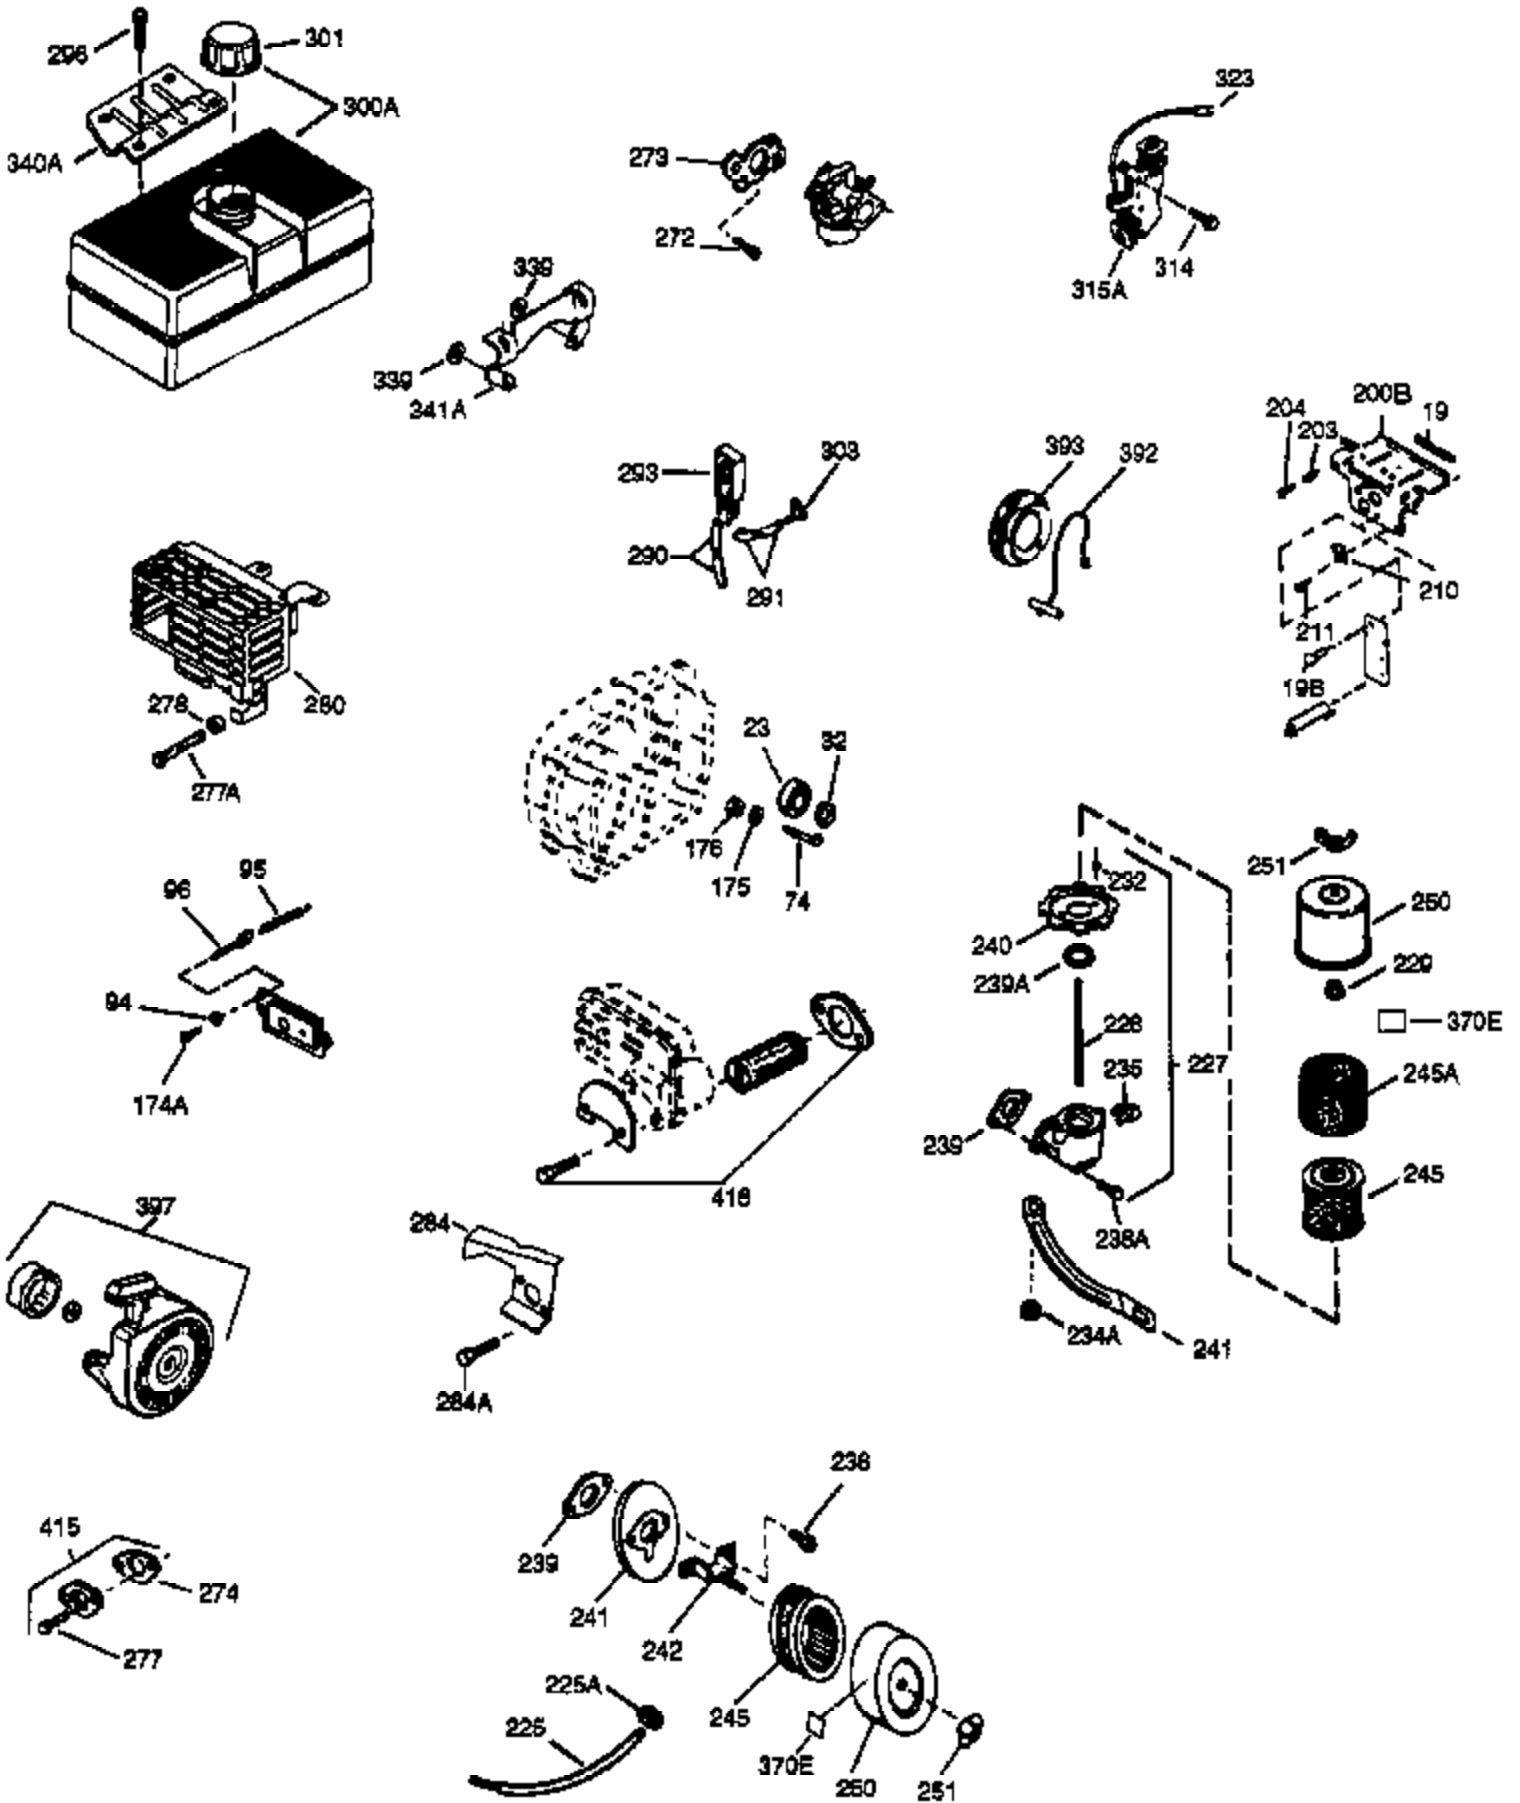

Ref #	Part Number	Qty	Description
37A	30322		Nut & Lockwasher, 8-32
64	650802		Screw, 1/4-20 x 5/8"
108	29783		Pin, Crankshaft gear (Only serviceable when gear is pinned to crank.)
129	650727		Screw, 5/16-18 x 1-3/4 (Use as required)
131	650737		Screw, 1/4-20 x 1/2" (Use as required)
131	650738		Screw, 1/4-20 x 5/8 (Use as required)
131A	650713		Screw, 5/16-18 x 5/8"
200B	730152		Control Bracket (Incl.1158-1171)(As req.)
203	31342		Spring, Compression
204	650549		Screw, 5-40 x 7/16"
222A			Pop Rivet (Can be purchased locally)
227	730127		Air Cleaner Ass'y. (Incl. 238, 239, 242, 246, 250) (Use as required)
274	35865		Gasket, Exhaust
275B	391026		Muffler (Incl. 284, 284A & 416) (This spark arrester muffler can be used on any model.)
277	650729		Screw, 5/16-18 x 3-3/16" (Use as required)
277	651002		Screw, 5/16-18 x 4-1/4" (Use as required)
290	29774		Fuel Line (Braided 8-1/4")(21cm)(As required)
290	30962		Fuel Line (Braided 32")(80cm)(As required)
291	30705		Fuel Line (Braided 16")(40cm)(As required)
293	33715		Impulse Fuel Pump NOTE: 34385 and 33715 (WIP)pumps are replaced by 35813 and 35800 (WIP) pumps. The 33010 (3000 series) repair kit is still available. The 35791 repair kit is used with the 35813 and 35800 fuel pumps.
298	650665		Screw, 1/4-15 x 7/8"
301A	410144B		Fuel Cap (White Plastic)(Standard) (Use as required) (1.5" I.D.)
301A	33032		Fuel Cap (Red Plastic) (Spurt Resistant, Low Profile) (Use as required) (1.5" I.D.)
301A	34210		Fuel Cap (Red Plastic) (Spurt Resistant, High Profile) (Use as required) (1.5" I.D.)
301A	35355		Fuel Cap (Red Plastic)(1.75" I.D.)
303	32958		Fitting, Fuel
314	650873		Screw, 1/4-20 x 3/4"
323	610822		Terminal, Male
337	35058		Cover, Carburetor
338A	31291		Plug, Cover
370E	34414		Decal, Warning
370D	34144		Decal, Primer
379	631021		Inlet Needle, Seat & Clip Assy.
414	33323		Opt.Muffler Screen (Mini-Bike application)
415	730130		Kit, Exhaust adapter (Incl. 274 & 277)
418	33700		Cover & Tube, Muffler (use as required)
419	650578		Screw, 8-18 x 3/8" (use as required)
422	35824		Muffler Optional
1159	30312		Screw, 10-32 x 1/2"
1160	28820		Screw, 10-32 x 1/2"
1160	27070		Lockwasher
1185	33816		Hub & Screen Assy.