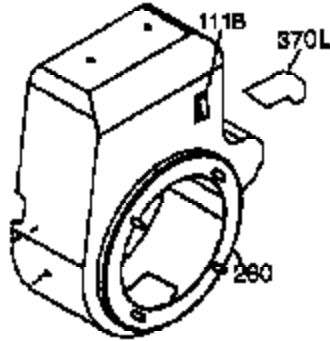

OPTIONAL MUFFLER
(QUIET)