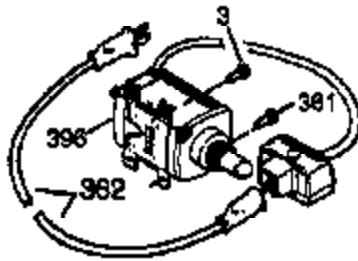

OPTIONAL 110-120 VOLT
STARTER MOTOR KIT