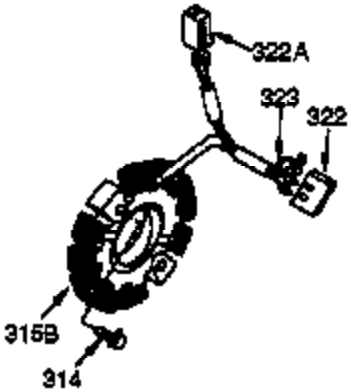

OPTIONAL MUFFLER
(QUIET)