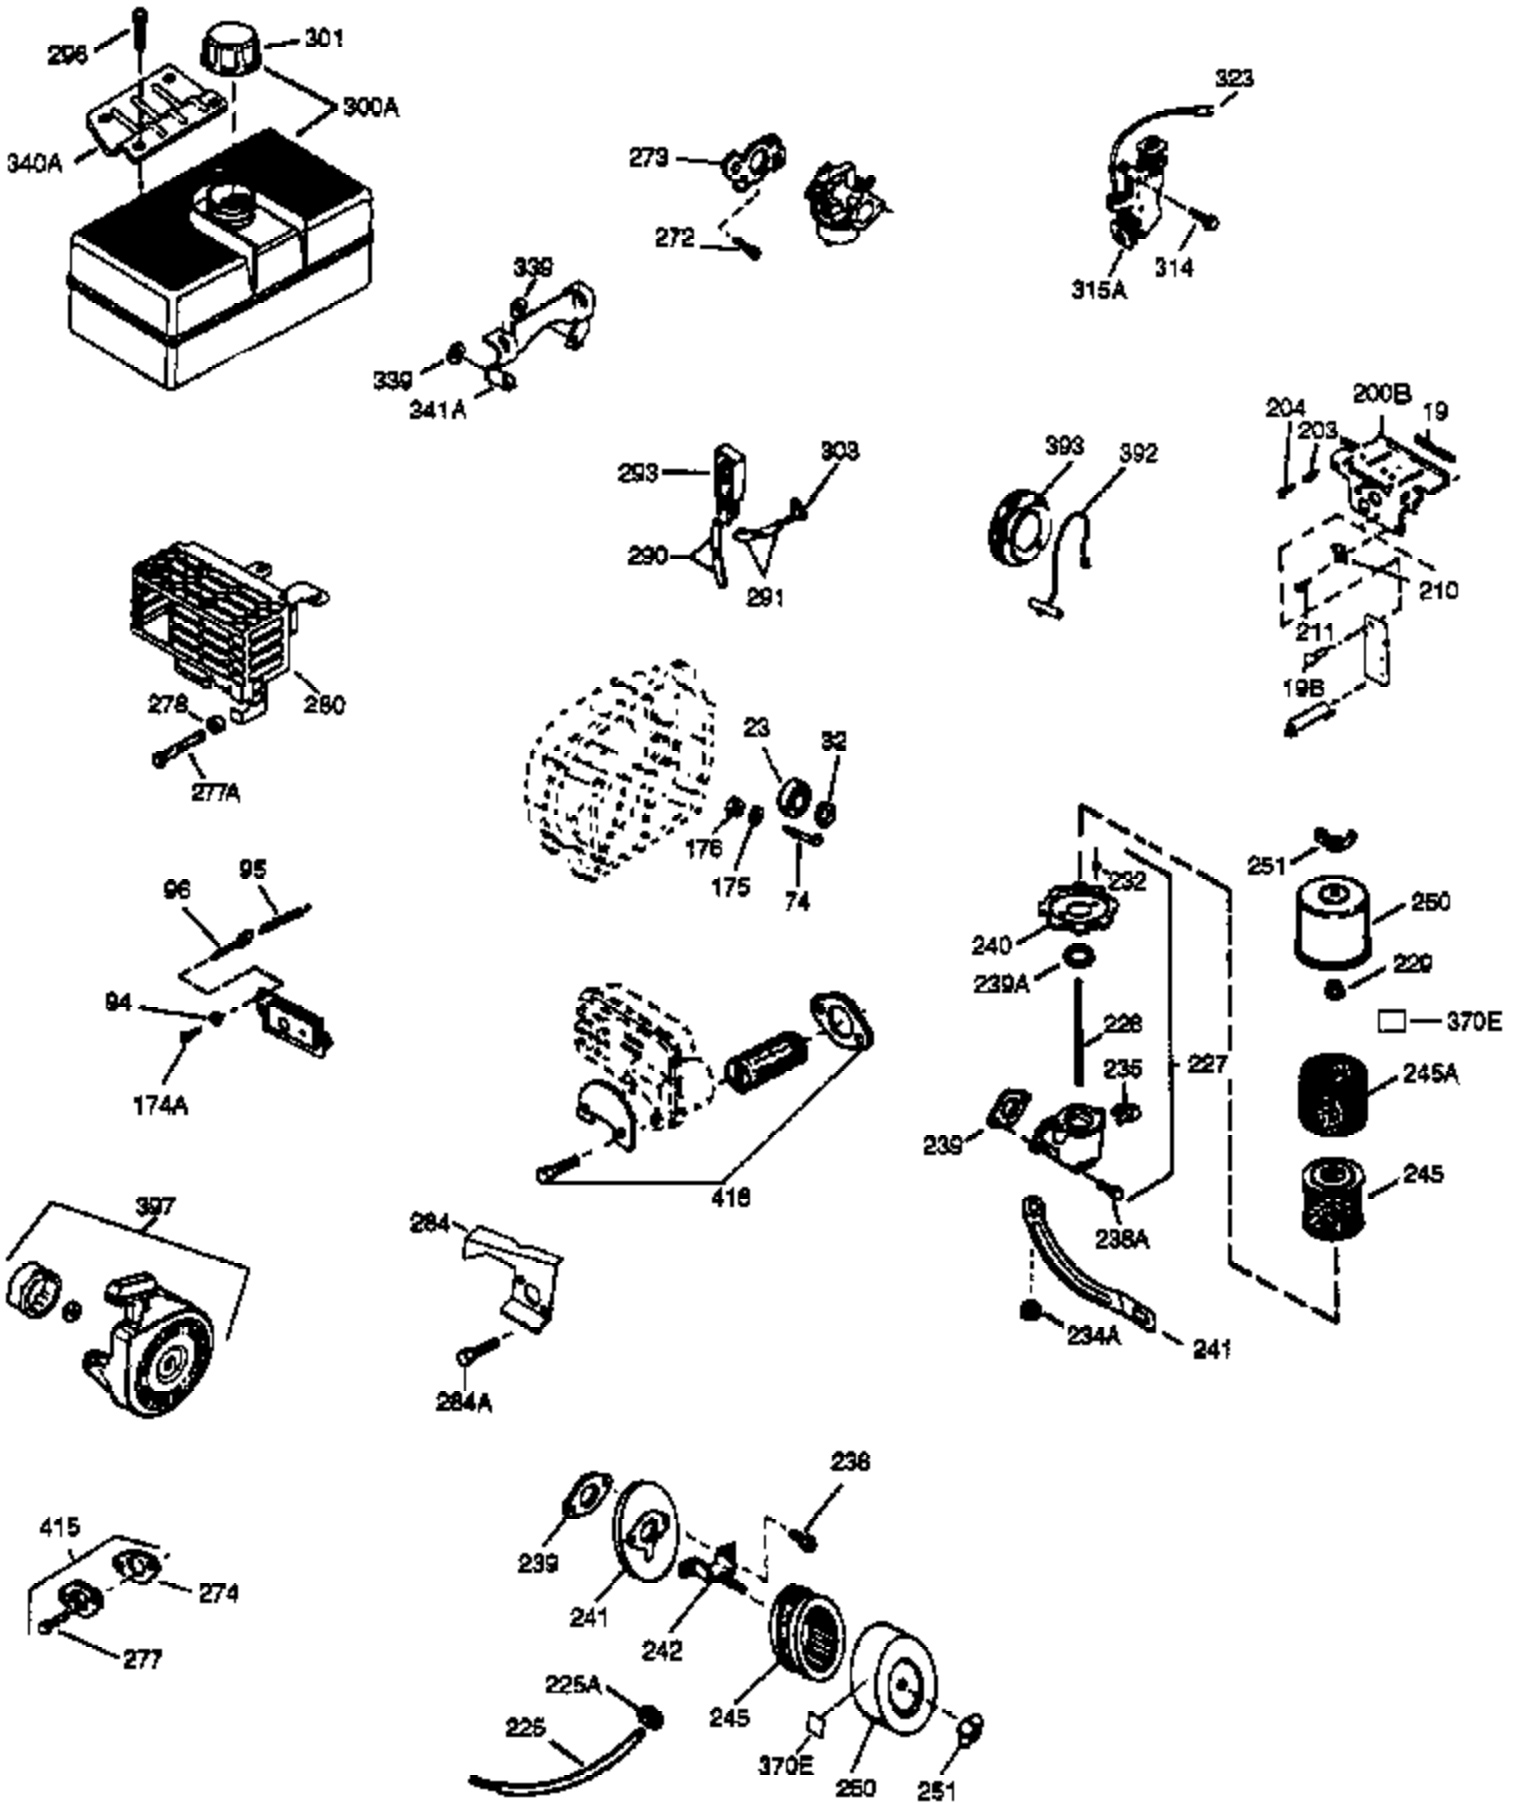

Ref #	Part Number	Qty	Description
341	34155		Bracket, Lower fuel tank mtg.
342	650561		Screw, 1/4-20 x 5/8"
350	570682		Primer Assy.
351	32180C		Line, Primer
356	650168		Washer
359	34141		Guard, Starter
360	32576		Seal, Snow Guard
364	33377		Bracket, Carburetor cover mtg.
365	650767		Screw, 8-32 x 27/64"
370	35080		Decal, Instruction
370	35274		Decal, Instruction
370	35312		Decal, Instruction
370	35077		Decal, Instruction
379	631021		Inlet Needle, Seat & Clip Assy.
380	632370		Carburetor (Incl. 184 & 379) (Refer to Division 5, Section A, page 200 for breakdown or Fiche18B, Grid E-13)
390	590630		Rewind Starter (Refer to Division 5, Section C, page 30 for breakdown or Fiche 18B, Grid G-1)
400	33279G		* Gasket Set (Incl. items marked *)
414	33323		Opt.Muffler Screen (Mini-Bike applica tion)
418	33700		Cover & Tube, Muffler (use as require d)
419	650578		Screw, 8-18 x 3/8" (use as required)
420	730225		SAE 30 4-Cycle Engine Oil (Quart)
421	730226		SAE 5W30 4-Cycle Engine Oil (Quart)
422	35824		Muffler Optional
1159	30312		Screw, 10-32 x 1/2"
1160	28820		Screw, 10-32 x 1/2"
1160	27070		Lockwasher
1185	33816		Hub & Screen Assy.