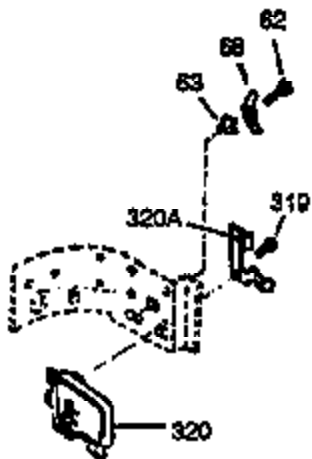

Ref #	Part Number	Qty	Description
37A	30322		Nut & Lockwasher, 8-32
62	650760		Screw, 8-32 x 3/8"
63	28545		Grommet, Plastic
68	33356		Tab, Ground terminal
129	650727		Screw, 5/16-18 x 1-3/4 (Use as required)
131A	650713		Screw, 5/16-18 x 5/8"
131	650737		Screw, 1/4-20 x 1/2" (Use as required)
131	650738		Screw, 1/4-20 x 5/8 (Use as required)
222A			Pop Rivet (Can be purchased locally)
250B	33269A		Cover, Air cleaner
274	35865		Gasket, Exhaust
275	33280A		Muffler
277	650729		Screw, 5/16-18 x 3-3/16" (Use as required)
277	651002		Screw, 5/16-18 x 4-1/4" (Use as required)
285A	33662		Hub & Screen Assy.
290	29774		Fuel Line (Braided 8-1/4")(21cm)(As required)
290	30962		Fuel Line (Braided 32")(80cm)(As required)
292	26460		Fuel Line Clamp (Use as required)
298	650665		Screw, 1/4-15 x 7/8"
300	34156A		Fuel Tank (Incl. 292 & 301) NOTE: These tanks were built with different size fuel inlet openings. Tanks with the 1-3/16" I.D. opening use fuel cap 34210. Tanks with the 1-1/2" I.D. opening use fuel cap 35355.
301A	410144B		Fuel Cap (White Plastic)(Standard) (Use as required) (1.5" I.D.)
301A	33032		Fuel Cap (Red Plastic) (Spurt Resistant, Low Profile) (Use as required) (1.5" I.D.)
301A	34210		Fuel Cap (Red Plastic) (Spurt Resistant, High Profile) (Use as required) (1.5" I.D.)
301A	35355		Fuel Cap (Red Plastic)(1.75" I.D.)
306	29673		* Gasket, Oil filler
310B	35941		Dipstick (Incl. 306)
338A	31291		Plug, Cover
341	34155		Bracket, Lower fuel tank mtg.
342	650561		Screw, 1/4-20 x 5/8"
414	33323		Opt.Muffler Screen (Mini-Bike application)
415	730130		Kit, Exhaust adapter (Incl. 274 & 277)
416	34479A		Spark Arrester Kit
418	33700		Cover & Tube, Muffler (use as required)
419	650578		Screw, 8-18 x 3/8" (use as required)
421	730226		SAE 5W30 4-Cycle Engine Oil (Quart)
422	35824		Muffler Optional