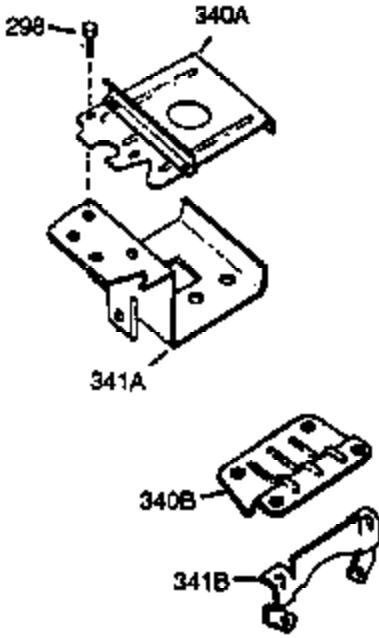

Ref #	Part Number	Qty	Description
37A	30322		Nut & Lockwasher, 8-32
62	650760		Screw, 8-32 x 3/8"
63	28545		Grommet, Plastic
68	33356		Tab, Ground terminal
129	650727		Screw, 5/16-18 x 1-3/4 (Use as required)
131A	650713		Screw, 5/16-18 x 5/8"
131	650737		Screw, 1/4-20 x 1/2" (Use as required)
131	650738		Screw, 1/4-20 x 5/8 (Use as required)
222A			Pop Rivet (Can be purchased locally)
250B	33269A		Cover, Air cleaner
274	35865		Gasket, Exhaust
275	33280A		Muffler
277	650729		Screw, 5/16-18 x 3-3/16" (Use as required)
277	651002		Screw, 5/16-18 x 4-1/4" (Use as required)
285A	33662		Hub & Screen Assy.
290	29774		Fuel Line (Braided 8-1/4")(21cm)(As required)
290	30962		Fuel Line (Braided 32")(80cm)(As required)
292	26460		Fuel Line Clamp (Use as required)
298	650665		Screw, 1/4-15 x 7/8"
300	34156A		Fuel Tank (Incl. 292 & 301) NOTE: These tanks were built with different size fuel inlet openings. Tanks with the 1-3/16" I.D. opening use fuel cap 34210. Tanks with the 1-1/2" I.D. opening use fuel cap 35355.
301A	410144B		Fuel Cap (White Plastic)(Standard) (Use as required) (1.5" I.D.)
301A	33032		Fuel Cap (Red Plastic) (Spurt Resistant, Low Profile) (Use as required) (1.5" I.D.)
301A	34210		Fuel Cap (Red Plastic) (Spurt Resistant, High Profile) (Use as required) (1.5" I.D.)
301A	35355		Fuel Cap (Red Plastic)(1.75" I.D.)
306	29673		* Gasket, Oil filler
310B	35941		Dipstick (Incl. 306)
338A	31291		Plug, Cover
341	34155		Bracket, Lower fuel tank mtg.
342	650561		Screw, 1/4-20 x 5/8"
414	33323		Opt.Muffler Screen (Mini-Bike application)
415	730130		Kit, Exhaust adapter (Incl. 274 & 277)
416	34479A		Spark Arrester Kit
418	33700		Cover & Tube, Muffler (use as required)
419	650578		Screw, 8-18 x 3/8" (use as required)
421	730226		SAE 5W30 4-Cycle Engine Oil (Quart)
422	35824		Muffler Optional