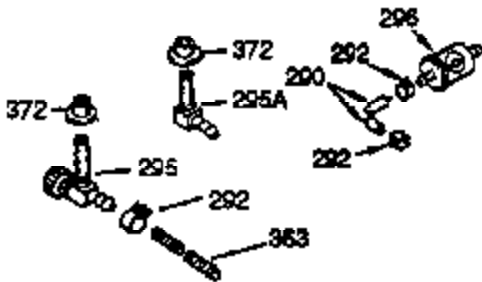

Ref #	Part Number	Qty	Description
37A	30322		Nut & Lockwasher, 8-32
62	650760		Screw, 8-32 x 3/8"
63	28545		Grommet, Plastic
68	33356		Tab, Ground terminal
129	650727		Screw, 5/16-18 x 1-3/4 (Use as required)
131A	650713		Screw, 5/16-18 x 5/8"
131	650737		Screw, 1/4-20 x 1/2" (Use as required)
131	650738		Screw, 1/4-20 x 5/8 (Use as required)
222A			Pop Rivet (Can be purchased locally)
250B	33269A		Cover, Air cleaner
274	35865		Gasket, Exhaust
275	33280A		Muffler
277	650729		Screw, 5/16-18 x 3-3/16" (Use as required)
277	651002		Screw, 5/16-18 x 4-1/4" (Use as required)
285A	33662		Hub & Screen Assy.
290	29774		Fuel Line (Braided 8-1/4")(21cm)(As required)
290	30962		Fuel Line (Braided 32")(80cm)(As required)
292	26460		Fuel Line Clamp (Use as required)
298	650665		Screw, 1/4-15 x 7/8"
300	34156A		Fuel Tank (Incl. 292 & 301) NOTE: These tanks were built with different size fuel inlet openings. Tanks with the 1-3/16" I.D. opening use fuel cap 34210. Tanks with the 1-1/2" I.D. opening use fuel cap 35355.
301A	410144B		Fuel Cap (White Plastic)(Standard) (Use as required) (1.5" I.D.)
301A	33032		Fuel Cap (Red Plastic) (Spurt Resistant, Low Profile) (Use as required) (1.5" I.D.)
301A	34210		Fuel Cap (Red Plastic) (Spurt Resistant, High Profile) (Use as required) (1.5" I.D.)
301A	35355		Fuel Cap (Red Plastic)(1.75" I.D.)
306	29673		* Gasket, Oil filler
310B	35941		Dipstick (Incl. 306)
338A	31291		Plug, Cover
341	34155		Bracket, Lower fuel tank mtg.
342	650561		Screw, 1/4-20 x 5/8"
414	33323		Opt.Muffler Screen (Mini-Bike application)
415	730130		Kit, Exhaust adapter (Incl. 274 & 277)
416	34479A		Spark Arrester Kit
418	33700		Cover & Tube, Muffler (use as required)
419	650578		Screw, 8-18 x 3/8" (use as required)
421	730226		SAE 5W30 4-Cycle Engine Oil (Quart)
422	35824		Muffler Optional