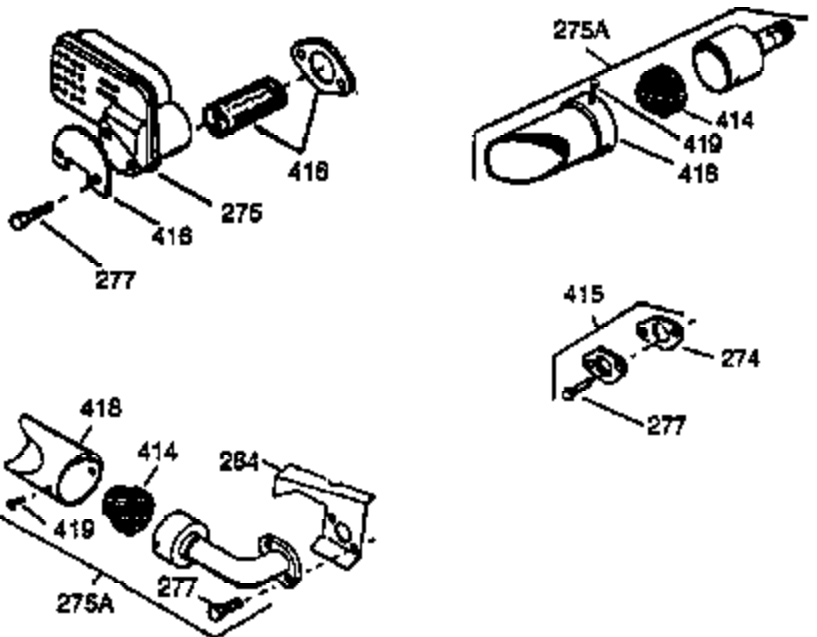

Ref #	Part Number	Qty	Description
37A	30322		Nut & Lockwasher, 8-32
62	650760		Screw, 8-32 x 3/8"
63	28545		Grommet, Plastic
68	33356		Tab, Ground terminal
129	650727		Screw, 5/16-18 x 1-3/4 (Use as required)
131A	650713		Screw, 5/16-18 x 5/8"
131	650737		Screw, 1/4-20 x 1/2" (Use as required)
131	650738		Screw, 1/4-20 x 5/8 (Use as required)
222A			Pop Rivet (Can be purchased locally)
250B	33269A		Cover, Air cleaner
274	35865		Gasket, Exhaust
275	33280A		Muffler
277	650729		Screw, 5/16-18 x 3-3/16" (Use as required)
277	651002		Screw, 5/16-18 x 4-1/4" (Use as required)
285A	33662		Hub & Screen Assy.
290	29774		Fuel Line (Braided 8-1/4")(21cm)(As required)
290	30962		Fuel Line (Braided 32")(80cm)(As required)
292	26460		Fuel Line Clamp (Use as required)
298	650665		Screw, 1/4-15 x 7/8"
300	34156A		Fuel Tank (Incl. 292 & 301) NOTE: These tanks were built with different size fuel inlet openings. Tanks with the 1-3/16" I.D. opening use fuel cap 34210. Tanks with the 1-1/2" I.D. opening use fuel cap 35355.
301A	410144B		Fuel Cap (White Plastic)(Standard) (Use as required) (1.5" I.D.)
301A	33032		Fuel Cap (Red Plastic) (Spurt Resistant, Low Profile) (Use as required) (1.5" I.D.)
301A	34210		Fuel Cap (Red Plastic) (Spurt Resistant, High Profile) (Use as required) (1.5" I.D.)
301A	35355		Fuel Cap (Red Plastic)(1.75" I.D.)
306	29673		* Gasket, Oil filler
310B	35941		Dipstick (Incl. 306)
338A	31291		Plug, Cover
341	34155		Bracket, Lower fuel tank mtg.
342	650561		Screw, 1/4-20 x 5/8"
414	33323		Opt.Muffler Screen (Mini-Bike application)
415	730130		Kit, Exhaust adapter (Incl. 274 & 277)
416	34479A		Spark Arrester Kit
418	33700		Cover & Tube, Muffler (use as required)
419	650578		Screw, 8-18 x 3/8" (use as required)
421	730226		SAE 5W30 4-Cycle Engine Oil (Quart)
422	35824		Muffler Optional