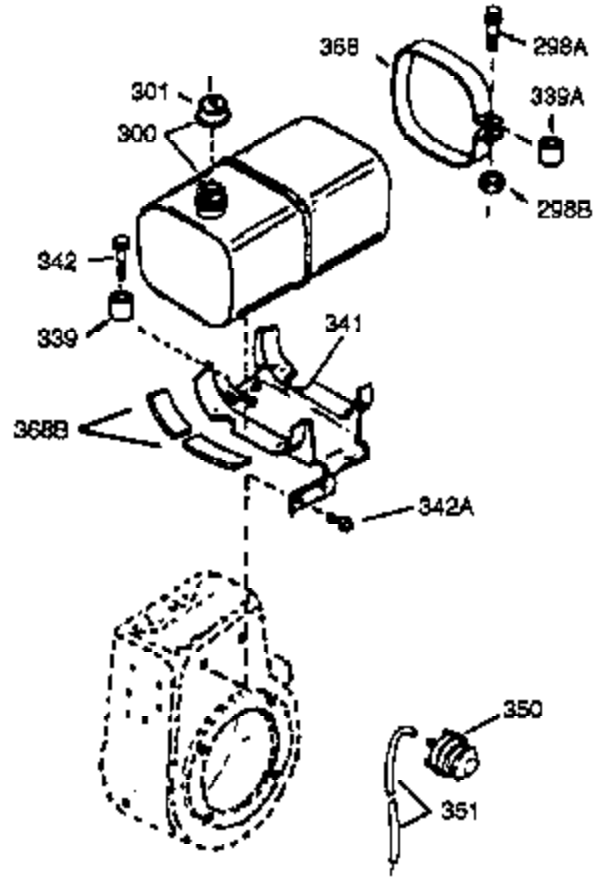

Ref #	Part Number	Qty	Description
37A	30322		Nut & Lockwasher, 8-32
62	650760		Screw, 8-32 x 3/8"
63	28545		Grommet, Plastic
68	33356		Tab, Ground terminal
129	650727		Screw, 5/16-18 x 1-3/4 (Use as required)
131A	650713		Screw, 5/16-18 x 5/8"
131	650737		Screw, 1/4-20 x 1/2" (Use as required)
131	650738		Screw, 1/4-20 x 5/8 (Use as required)
222A			Pop Rivet (Can be purchased locally)
250B	33269A		Cover, Air cleaner
274	35865		Gasket, Exhaust
275	33280A		Muffler
277	650729		Screw, 5/16-18 x 3-3/16" (Use as required)
277	651002		Screw, 5/16-18 x 4-1/4" (Use as required)
285A	33662		Hub & Screen Assy.
290	29774		Fuel Line (Braided 8-1/4")(21cm)(As required)
290	30962		Fuel Line (Braided 32")(80cm)(As required)
292	26460		Fuel Line Clamp (Use as required)
298	650665		Screw, 1/4-15 x 7/8"
300	34156A		Fuel Tank (Incl. 292 & 301) NOTE: These tanks were built with different size fuel inlet openings. Tanks with the 1-3/16" I.D. opening use fuel cap 34210. Tanks with the 1-1/2" I.D. opening use fuel cap 35355.
301A	410144B		Fuel Cap (White Plastic)(Standard) (Use as required) (1.5" I.D.)
301A	33032		Fuel Cap (Red Plastic) (Spurt Resistant, Low Profile) (Use as required) (1.5" I.D.)
301A	34210		Fuel Cap (Red Plastic) (Spurt Resistant, High Profile) (Use as required) (1.5" I.D.)
301A	35355		Fuel Cap (Red Plastic)(1.75" I.D.)
306	29673		* Gasket, Oil filler
310B	35941		Dipstick (Incl. 306)
338A	31291		Plug, Cover
341	34155		Bracket, Lower fuel tank mtg.
342	650561		Screw, 1/4-20 x 5/8"
414	33323		Opt.Muffler Screen (Mini-Bike application)
415	730130		Kit, Exhaust adapter (Incl. 274 & 277)
416	34479A		Spark Arrester Kit
418	33700		Cover & Tube, Muffler (use as required)
419	650578		Screw, 8-18 x 3/8" (use as required)
421	730226		SAE 5W30 4-Cycle Engine Oil (Quart)
422	35824		Muffler Optional