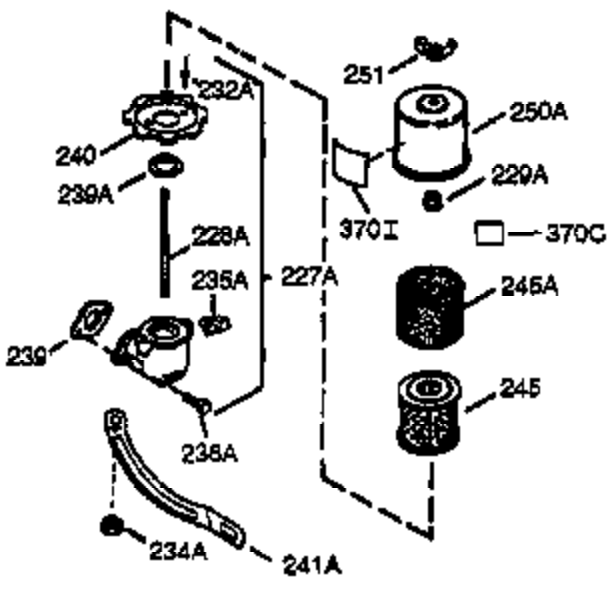

Ref #	Part Number	Qty	Description
37A	30322		Nut & Lockwasher, 8-32
129	650727		Screw, 5/16-18 x 1-3/4 (Use as required)
131	650737		Screw, 1/4-20 x 1/2" (Use as required)
131	650738		Screw, 1/4-20 x 5/8 (Use as required)
131A	650713		Screw, 5/16-18 x 5/8"
200B	730152		Control Bracket (Incl.1158-1171)(As req.)
222A			Pop Rivet (Can be purchased locally)
227	730127		Air Cleaner Ass'y. (Incl. 238, 239, 242, 246, 250) (Use as required)
238	28820		Screw, 10-32 x 1/2"
239	27272A		* Gasket, Air cleaner
241	33266		Bracket, Air cleaner
242	33267		Bracket, Air cleaner
245	33268		Element, Air cleaner
250B	33269A		Cover, Air cleaner
251	650513		Nut, Wing 1/4-20
285A	33662		Hub & Screen Assy.
290	29774		Fuel Line (Braided 8-1/4")(21cm)(As required)
290	30962		Fuel Line (Braided 32")(80cm)(As required)
291	30705		Fuel Line (Braided 16")(40cm)(As required)
293	33715		Impulse Fuel Pump NOTE: 34385 and 33715 (WIP)pumps are replaced by 35813 and 35800 (WIP) pumps. The 33010 (3000 series) repair kit is still available. The 35791 repair kit is used with the 35813 and 35800 fuel pumps.
294	35791		Fuel Pump Repair Kit NOTE: 34385 and 33715 (WIP)pumps are replaced by 35813 and 35800 (WIP) pumps. The 33010 (3000 series) repair kit is still available. The 35791 repair kit is used with the 35813 and 35800 fuel pumps.
301A	410144B		Fuel Cap (White Plastic)(Standard) (Use as required) (1.5" I.D.)
301A	33032		Fuel Cap (Red Plastic) (Spurt Resistant, Low Profile) (Use as required) (1.5" I.D.)
301A	34210		Fuel Cap (Red Plastic) (Spurt Resistant, High Profile) (Use as required) (1.5" I.D.)
301A	35355		Fuel Cap (Red Plastic)(1.75" I.D.)
303	32958		Fitting, Fuel
306	29673		* Gasket, Oil filler
310B	35941		Dipstick (Incl. 306)
338A	31291		Plug, Cover
370	34346		Decal, Instruction
370	35274		Decal, Instruction
421	730226		SAE 5W30 4-Cycle Engine Oil (Quart)
422	35824		Muffler Optional
1159	30312		Screw, 10-32 x 1/2"
1160	28820		Screw, 10-32 x 1/2"
1160	27070		Lockwasher
1185	33816		Hub & Screen Assy.