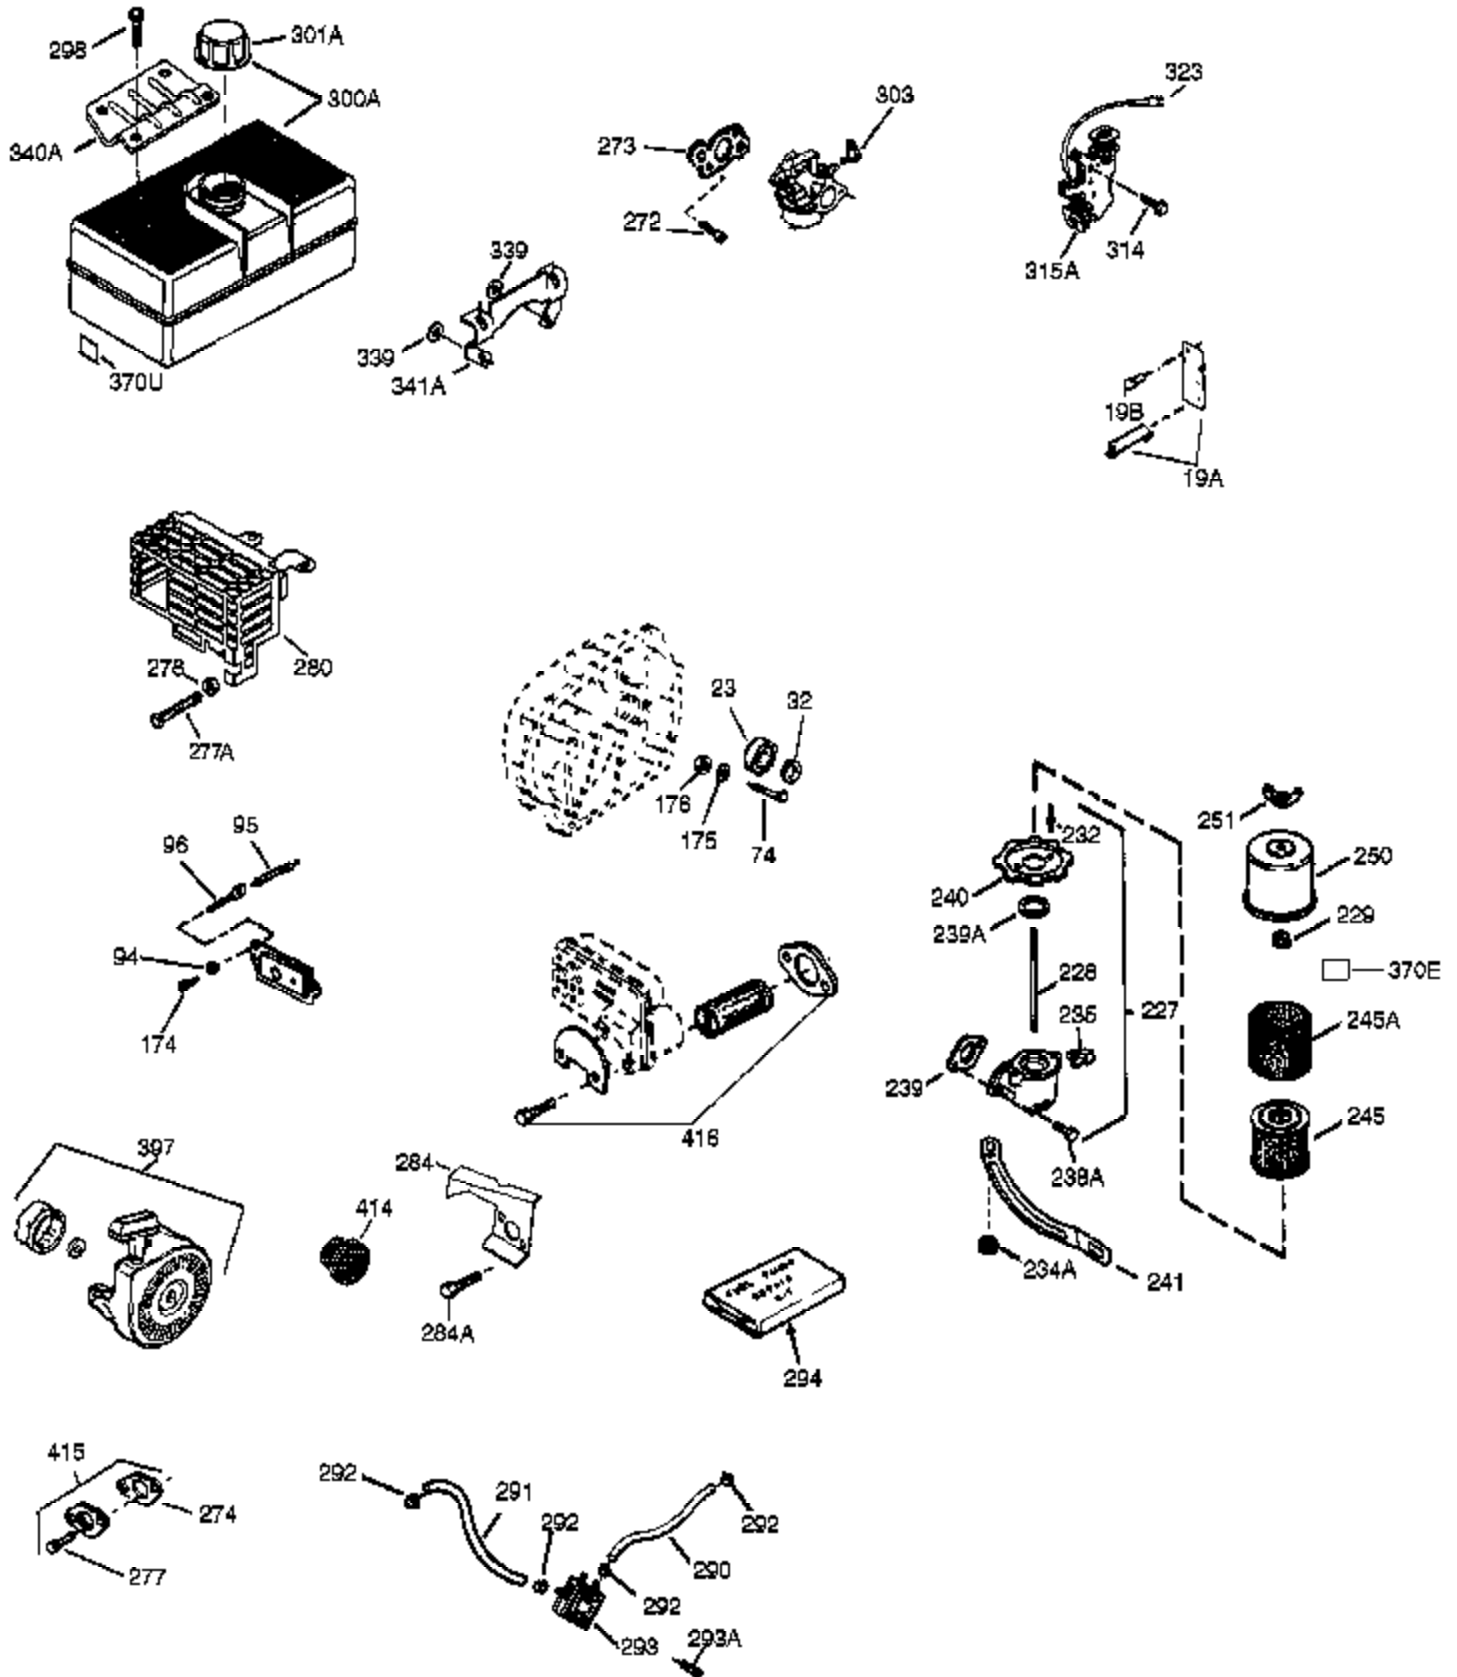

Ref #	Part Number	Qty	Description
174	650128	2	Screw, 10-24 x 1/2"
238	651081	2	Screw, 10-32 x 15/32"
239	27272A	1	* Air Cleaner Gasket
240	33266	1	Air Cleaner Body
245	33268	1	Air Cleaner Filter
250	33269A	1	Air Cleaner Cover
251	37444A	1	Wing Nut, 1/4-20
277A	651036	1	Screw, 5/16-18 x 3-31/32"
277	650729	1	Screw, 5/16-18 x 3-3/16"
278	36908	1	Spacer
280	36799A	1	Heat Shield (Incl. 277A & 278)
290	30962	1	Fuel Line
292	26460	2	Fuel Line Clamp
298	650665	2	Screw, 1/4-15 x 3/4"
311	35941	1	Oil Fill Plug (Incl. 312)