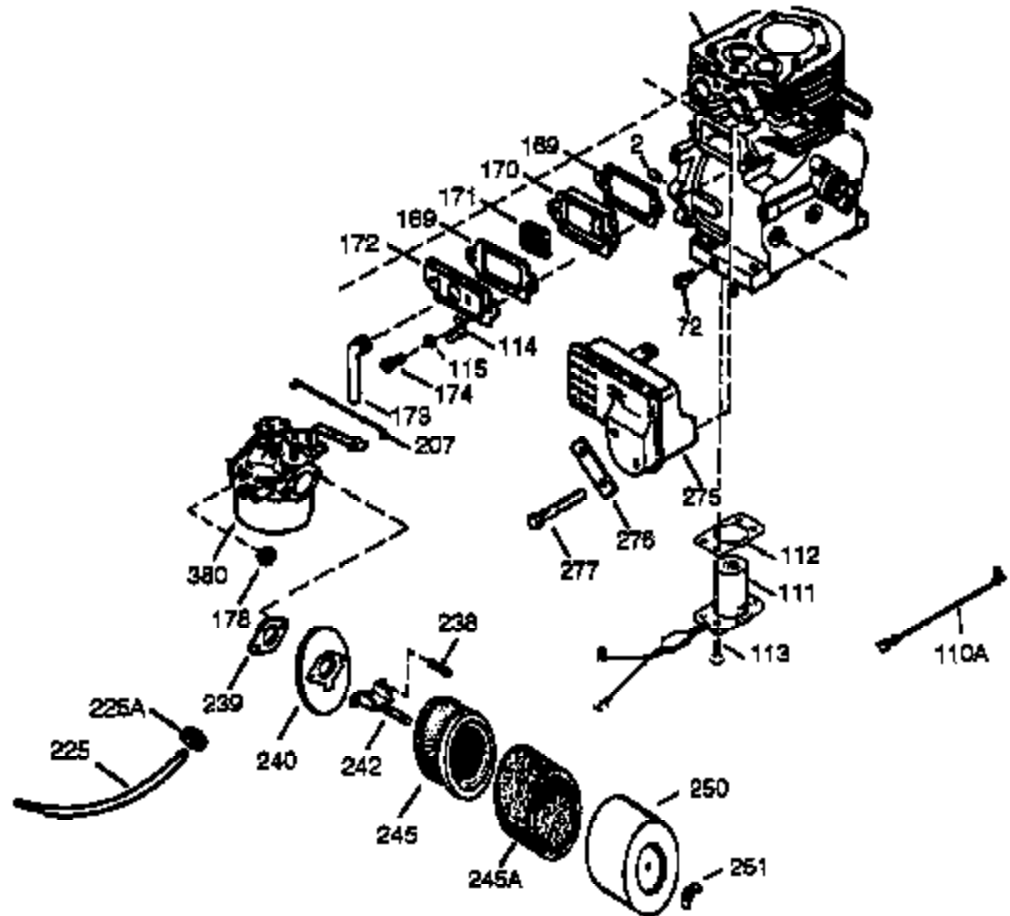

OPTIONAL MUFFLER
(QUIET)