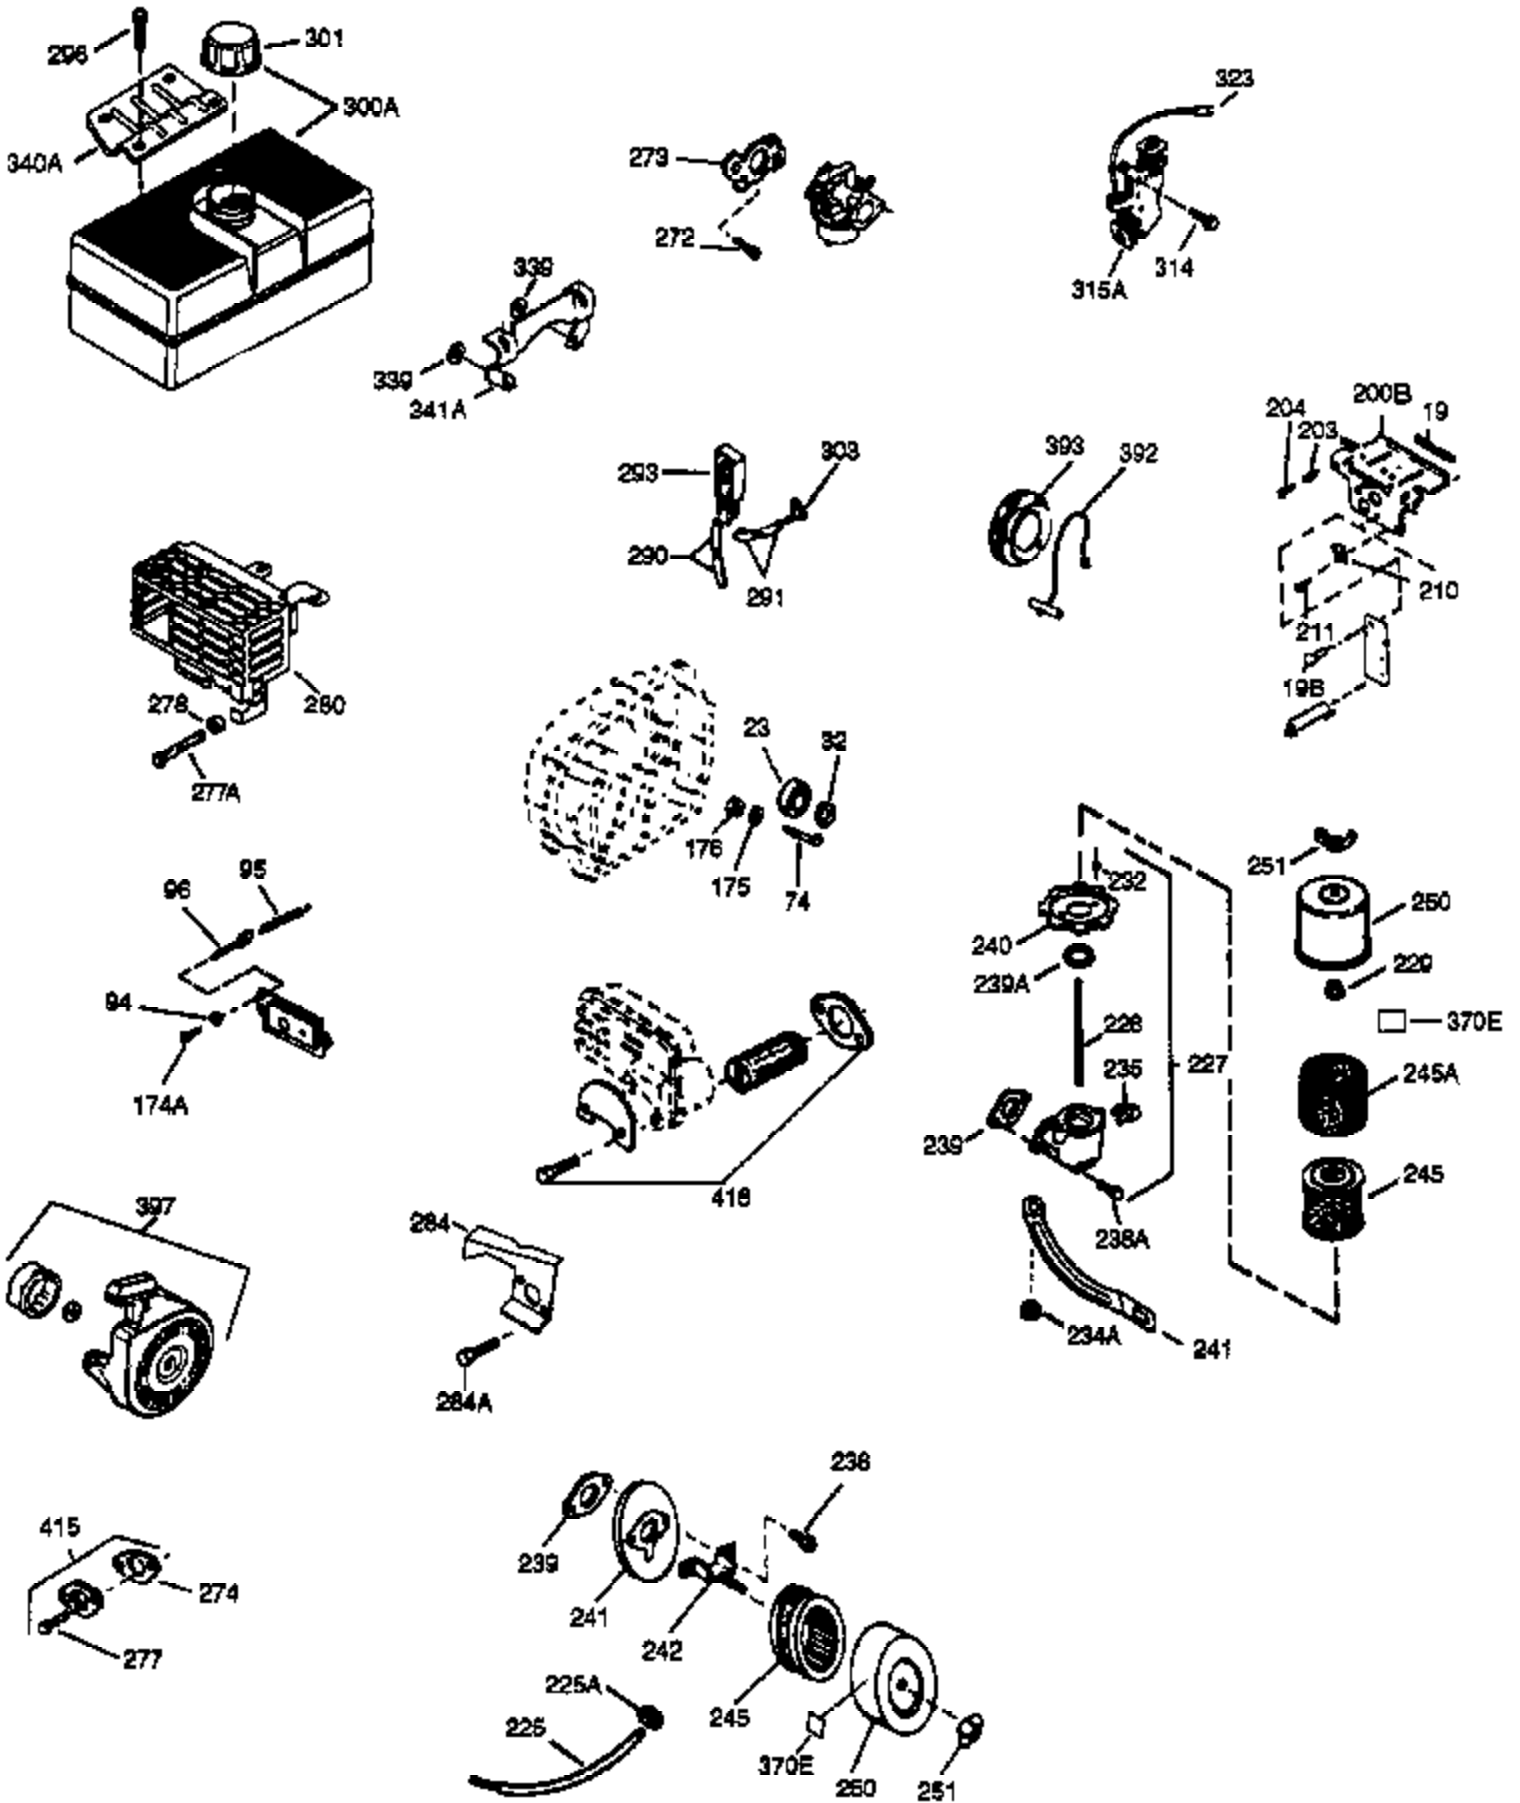

Ref #	Part Number	Qty	Description
19	34663	1	Speed Control Spring
129	650727	2	Screw, 5/16-18 x 1-3/4"
131A	650713	2	Screw, 5/16-18 x 5/8"
203	31342	1	Compression Spring
204	651029	1	Screw, Torx T-10, 5-40 x 7/16"
238	28820	2	Screw, 10-32 x 1/2"
239	27272A	1	* Air Cleaner Gasket
240	33266	1	Air Cleaner Body
242	33267	1	Air Cleaner Bracket
245	33268	1	Air Cleaner Filter
250	33269A	1	Air Cleaner Cover
251	650513	1	Wing Nut, 1/4-20
277	650729	2	Screw, 5/16-18 x 3-3/16"
290	30705	1	Fuel Line
298	650665	2	Screw, 1/4-15 x 3/4"
301	36246	1	Fuel Cap