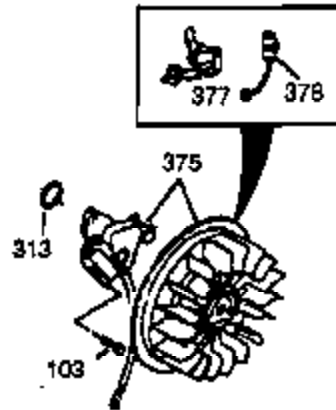

OPTIONAL MUFFLER
(QUIET)