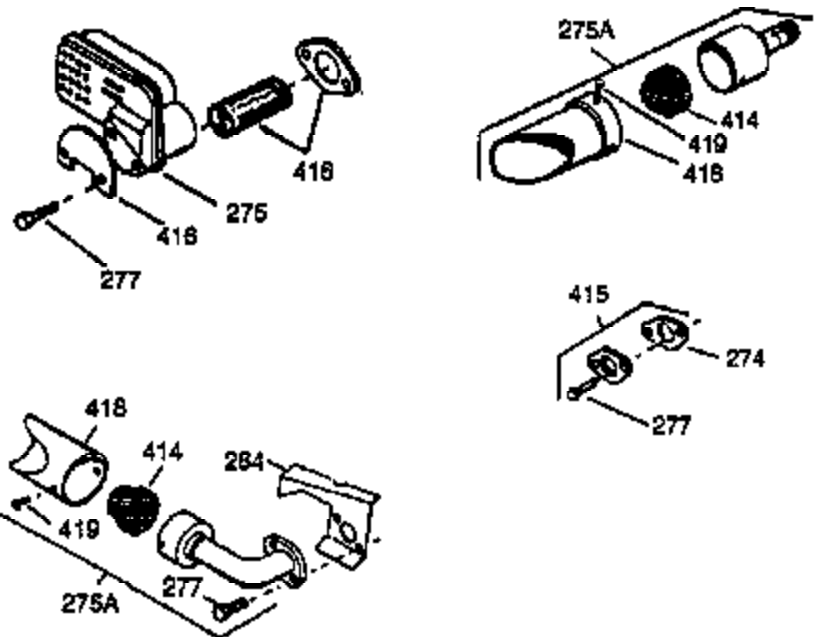

Ref #	Part Number	Qty	Description
37A	30322		Nut & Lockwasher, 8-32
62	650760		Screw, 8-32 x 3/8"
63	28545		Grommet, Plastic
129	650727		Screw, 5/16-18 x 1-3/4 (Use as required)
131	650737		Screw, 1/4-20 x 1/2" (Use as required)
131	650738		Screw, 1/4-20 x 5/8 (Use as required)
131A	650713		Screw, 5/16-18 x 5/8"
222A			Pop Rivet (Can be purchased locally)
274	35865		Gasket, Exhaust
275C	35056		Muffler
277	650729		Screw, 5/16-18 x 3-3/16" (Use as required)
277	651002		Screw, 5/16-18 x 4-1/4" (Use as required)
285A	33662		Hub & Screen Assy.
290	29774		Fuel Line (Braided 8-1/4")(21cm)(As required)
290	30962		Fuel Line (Braided 32")(80cm)(As required)
292	26460		Fuel Line Clamp (Use as required)
295	32961		Valve, Fuel shut-off
298	650665		Screw, 1/4-15 x 7/8"
300	34156A		Fuel Tank (Incl. 292 & 301) NOTE: These tanks were built with different size fuel inlet openings. Tanks with the 1-3/16" I.D. opening use fuel cap 34210. Tanks with the 1-1/2" I.D. opening use fuel cap 35355.
301A	410144B		Fuel Cap (White Plastic)(Standard) (Use as required) (1.5" I.D.)
301A	33032		Fuel Cap (Red Plastic) (Spurt Resistant, Low Profile) (Use as required) (1.5" I.D.)
301A	34210		Fuel Cap (Red Plastic) (Spurt Resistant, High Profile) (Use as required) (1.5" I.D.)
301A	35355		Fuel Cap (Red Plastic)(1.75" I.D.)
330	35305		Wire, Ground
337	35057A		Cover, Carburetor (Incl. 329)
338A	31291		Plug, Cover
341	34155		Bracket, Lower fuel tank mtg.
342	650561		Screw, 1/4-20 x 5/8"
350	570682		Primer Assy.
351	32180C		Line, Primer
370D	34144		Decal, Primer
414	33323		Opt.Muffler Screen (Mini-Bike application)
415	730130		Kit, Exhaust adapter (Incl. 274 & 277)
418	33700		Cover & Tube, Muffler (use as required)
419	650578		Screw, 8-18 x 3/8" (use as required)
421	730226		SAE 5W30 4-Cycle Engine Oil (Quart)
422	35824		Muffler Optional