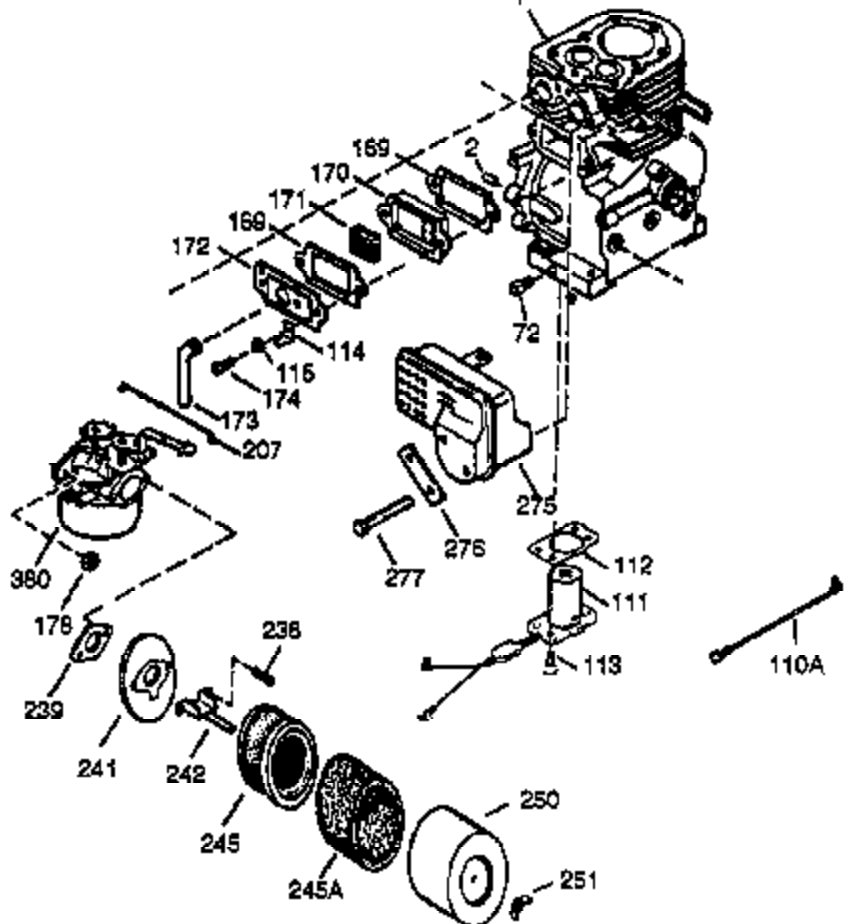

OPTIONAL MUFFLER
(QUIET)