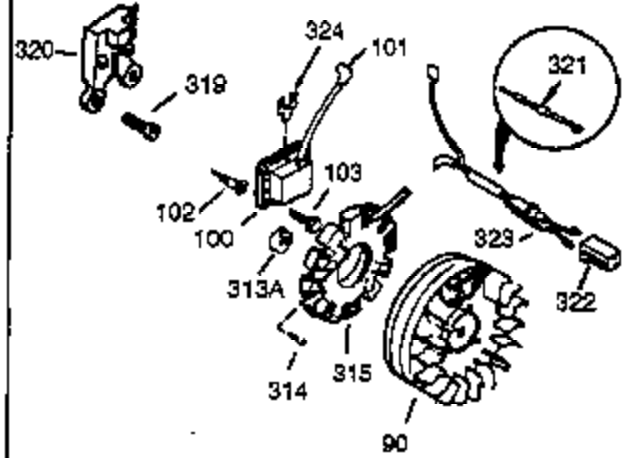

OPTIONAL MUFFLER
(QUIET)