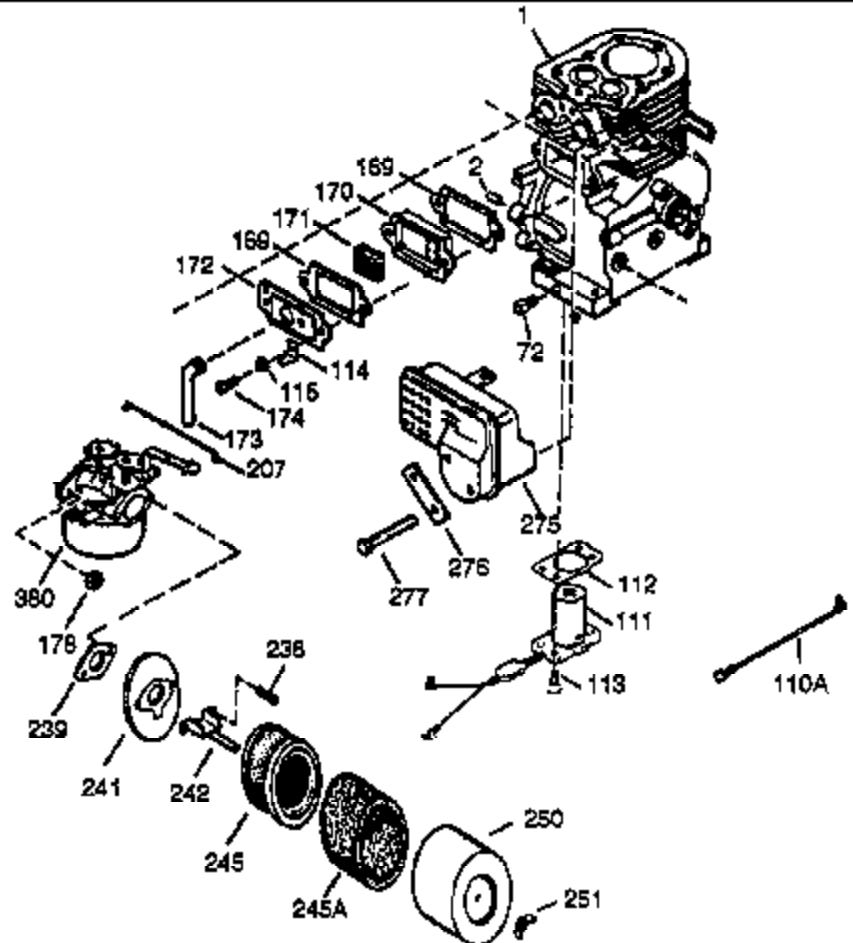

OPTIONAL MUFFLER
(QUIET)