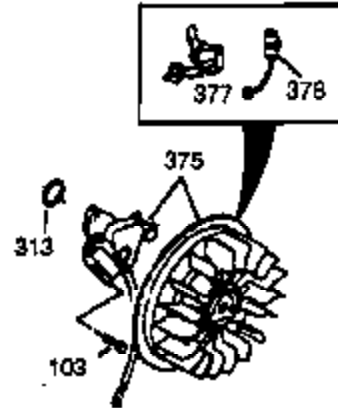

OPTIONAL MUFFLER
(QUIET)