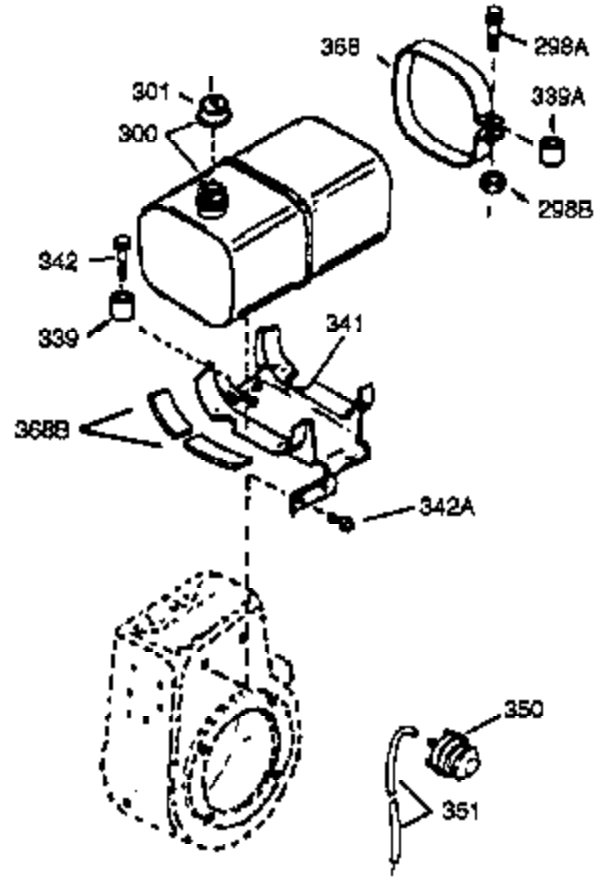

Ref #	Part Number	Qty	Description
37A	30322		Nut & Lockwasher, 8-32
129	650727		Screw, 5/16-18 x 1-3/4 (Use as required)
131A	650713		Screw, 5/16-18 x 5/8"
131	650737		Screw, 1/4-20 x 1/2" (Use as required)
131	650738		Screw, 1/4-20 x 5/8 (Use as required)
222A			Pop Rivet (Can be purchased locally)
250B	33269A		Cover, Air cleaner
274	35865		Gasket, Exhaust
275	33280A		Muffler
277	650729		Screw, 5/16-18 x 3-3/16" (Use as required)
277	651002		Screw, 5/16-18 x 4-1/4" (Use as required)
285A	33662		Hub & Screen Assy.
290	29774		Fuel Line (Braided 8-1/4")(21cm)(As required)
290	30962		Fuel Line (Braided 32")(80cm)(As required)
292	26460		Fuel Line Clamp (Use as required)
298	650665		Screw, 1/4-15 x 7/8"
300	34156A		Fuel Tank (Incl. 292 & 301) NOTE: These tanks were built with different size fuel inlet openings. Tanks with the 1-3/16" I.D. opening use fuel cap 34210. Tanks with the 1-1/2" I.D. opening use fuel cap 35355.
301A	410144B		Fuel Cap (White Plastic)(Standard) (Use as required) (1.5" I.D.)
301A	33032		Fuel Cap (Red Plastic) (Spurt Resistant, Low Profile) (Use as required) (1.5" I.D.)
301A	34210		Fuel Cap (Red Plastic) (Spurt Resistant, High Profile) (Use as required) (1.5" I.D.)
301A	35355		Fuel Cap (Red Plastic)(1.75" I.D.)
306	29673		* Gasket, Oil filler
338A	31291		Plug, Cover
341	34155		Bracket, Lower fuel tank mtg.
342	650561		Screw, 1/4-20 x 5/8"
414	33323		Opt.Muffler Screen (Mini-Bike application)
415	730130		Kit, Exhaust adapter (Incl. 274 & 277)
418	33700		Cover & Tube, Muffler (use as required)
419	650578		Screw, 8-18 x 3/8" (use as required)
421	730226		SAE 5W30 4-Cycle Engine Oil (Quart)
422	35824		Muffler Optional