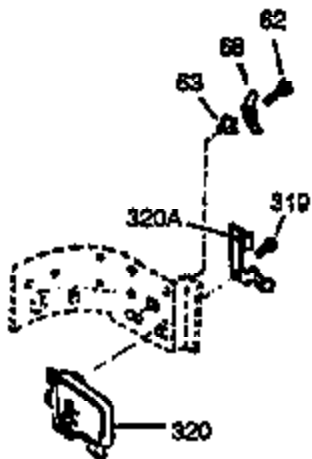

Ref #	Part Number	Qty	Description
37A	30322		Nut & Lockwasher, 8-32
129	650727		Screw, 5/16-18 x 1-3/4 (Use as required)
131A	650713		Screw, 5/16-18 x 5/8"
131	650737		Screw, 1/4-20 x 1/2" (Use as required)
131	650738		Screw, 1/4-20 x 5/8 (Use as required)
222A			Pop Rivet (Can be purchased locally)
250B	33269A		Cover, Air cleaner
274	35865		Gasket, Exhaust
275	33280A		Muffler
277	650729		Screw, 5/16-18 x 3-3/16" (Use as required)
277	651002		Screw, 5/16-18 x 4-1/4" (Use as required)
285A	33662		Hub & Screen Assy.
290	29774		Fuel Line (Braided 8-1/4")(21cm)(As required)
290	30962		Fuel Line (Braided 32")(80cm)(As required)
292	26460		Fuel Line Clamp (Use as required)
298	650665		Screw, 1/4-15 x 7/8"
300	34156A		Fuel Tank (Incl. 292 & 301) NOTE: These tanks were built with different size fuel inlet openings. Tanks with the 1-3/16" I.D. opening use fuel cap 34210. Tanks with the 1-1/2" I.D. opening use fuel cap 35355.
301A	410144B		Fuel Cap (White Plastic)(Standard) (Use as required) (1.5" I.D.)
301A	33032		Fuel Cap (Red Plastic) (Spurt Resistant, Low Profile) (Use as required) (1.5" I.D.)
301A	34210		Fuel Cap (Red Plastic) (Spurt Resistant, High Profile) (Use as required) (1.5" I.D.)
301A	35355		Fuel Cap (Red Plastic)(1.75" I.D.)
306	29673		* Gasket, Oil filler
338A	31291		Plug, Cover
341	34155		Bracket, Lower fuel tank mtg.
342	650561		Screw, 1/4-20 x 5/8"
414	33323		Opt.Muffler Screen (Mini-Bike application)
415	730130		Kit, Exhaust adapter (Incl. 274 & 277)
418	33700		Cover & Tube, Muffler (use as required)
419	650578		Screw, 8-18 x 3/8" (use as required)
421	730226		SAE 5W30 4-Cycle Engine Oil (Quart)
422	35824		Muffler Optional