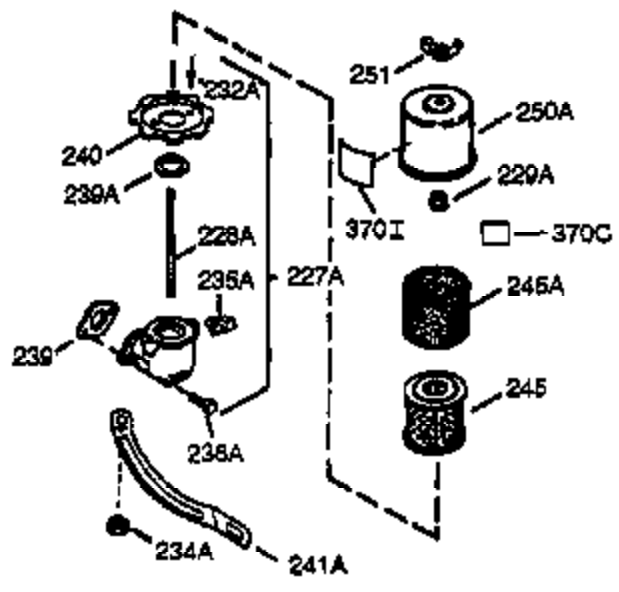

Ref #	Part Number	Qty	Description
37A	30322		Nut & Lockwasher, 8-32
129	650727		Screw, 5/16-18 x 1-3/4 (Use as required)
131	650737		Screw, 1/4-20 x 1/2" (Use as required)
131	650738		Screw, 1/4-20 x 5/8 (Use as required)
131A	650713		Screw, 5/16-18 x 5/8"
200B	730152		Control Bracket (Incl.1158-1171)(As required)
200A	33388A		Control Bracket (Incl. 19, 203, 204 & 206)
203	31342		Spring, Compression
204	650549		Screw, 5-40 x 7/16"
211	650767		Screw, 8-32 x 5/8"
222A			Pop Rivet (Can be purchased locally)
227	730127		Air Cleaner Ass'y. (Incl. 238, 239, 242, 246, 250) (Use as required)
238	28820		Screw, 10-32 x 1/2"
239	27272A		* Gasket, Air cleaner
241	33266		Bracket, Air cleaner
242	33267		Bracket, Air cleaner
245	33268		Element, Air cleaner
250B	33269A		Cover, Air cleaner
251	650513		Nut, Wing 1/4-20
285A	33662		Hub & Screen Assy.
290	29774		Fuel Line (Braided 8-1/4")(21cm)(As required)
290	30962		Fuel Line (Braided 32")(80cm)(As required)
291	30705		Fuel Line (Braided 16")(40cm)(As required)
293	33715		Impulse Fuel Pump NOTE: 34385 and 33715 (WIP)pumps are replaced by 35813 and 35800 (WIP) pumps. The 33010 (3000 series) repair kit is still available. The 35791 repair kit is used with the 35813 and 35800 fuel pumps.
294	35791		Fuel Pump Repair Kit NOTE: 34385 and 33715 (WIP)pumps are replaced by 35813 and 35800 (WIP) pumps. The 33010 (3000 series) repair kit is still available. The 35791 repair kit is used with the 35813 and 35800 fuel pumps.
301A	410144B		Fuel Cap (White Plastic)(Standard) (Use as required) (1.5" I.D.)
301A	33032		Fuel Cap (Red Plastic) (Spurt Resistant, Low Profile) (Use as required) (1.5" I.D.)
301A	34210		Fuel Cap (Red Plastic) (Spurt Resistant, High Profile) (Use as required) (1.5" I.D.)
301A	35355		Fuel Cap (Red Plastic)(1.75" I.D.)
303	32958		Fitting, Fuel
306	29673		* Gasket, Oil filler
338A	31291		Plug, Cover
370	34346		Decal, Instruction
370	35274		Decal, Instruction
421	730226		SAE 5W30 4-Cycle Engine Oil (Quart)
422	35824		Muffler Optional
1158	33374		Spring Extension
1159	30312		Screw, 10-32 x 1/2"
1160	28820		Screw, 10-32 x 1/2"
1160	27070		Lockwasher
1185	33816		Hub & Screen Assy.