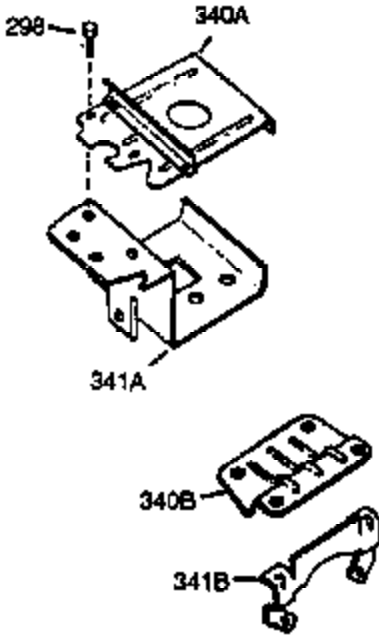

Ref #	Part Number	Qty	Description
37A	30322		Nut & Lockwasher, 8-32
129	650727		Screw, 5/16-18 x 1-3/4 (Use as required)
131A	650713		Screw, 5/16-18 x 5/8"
131	650737		Screw, 1/4-20 x 1/2" (Use as required)
131	650738		Screw, 1/4-20 x 5/8 (Use as required)
222A			Pop Rivet (Can be purchased locally)
250B	33269A		Cover, Air cleaner
274	35865		Gasket, Exhaust
275	33280A		Muffler
277	650729		Screw, 5/16-18 x 3-3/16" (Use as required)
277	651002		Screw, 5/16-18 x 4-1/4" (Use as required)
285A	33662		Hub & Screen Assy.
290	29774		Fuel Line (Braided 8-1/4")(21cm)(As required)
290	30962		Fuel Line (Braided 32")(80cm)(As required)
292	26460		Fuel Line Clamp (Use as required)
298	650665		Screw, 1/4-15 x 7/8"
300	34156A		Fuel Tank (Incl. 292 & 301) NOTE: These tanks were built with different size fuel inlet openings. Tanks with the 1-3/16" I.D. opening use fuel cap 34210. Tanks with the 1-1/2" I.D. opening use fuel cap 35355.
301A	410144B		Fuel Cap (White Plastic)(Standard) (Use as required) (1.5" I.D.)
301A	33032		Fuel Cap (Red Plastic) (Spurt Resistant, Low Profile) (Use as required) (1.5" I.D.)
301A	34210		Fuel Cap (Red Plastic) (Spurt Resistant, High Profile) (Use as required) (1.5" I.D.)
301A	35355		Fuel Cap (Red Plastic)(1.75" I.D.)
306	29673		* Gasket, Oil filler
338A	31291		Plug, Cover
341	34155		Bracket, Lower fuel tank mtg.
342	650561		Screw, 1/4-20 x 5/8"
414	33323		Opt.Muffler Screen (Mini-Bike application)
415	730130		Kit, Exhaust adapter (Incl. 274 & 277)
418	33700		Cover & Tube, Muffler (use as required)
419	650578		Screw, 8-18 x 3/8" (use as required)
421	730226		SAE 5W30 4-Cycle Engine Oil (Quart)
422	35824		Muffler Optional