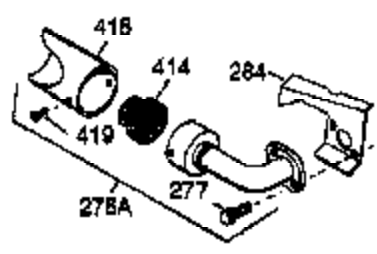

ILLUSTRATION SHOWS TYPICAL PARTS ONLY. ORDER BY PART NUMBER. PARTS NOT LISTED ARE SUPPLIED BY OEM.

VIEW 3 OF 4

Ref #	Part Number	Qty	Description
16	33454	1	Governor Lever
17	29916	1	Governor Lever Clamp
18	651028	1	Screw, Torx T-15, 8-32 x 3/8"
28	30322	1	Lock Nut, 8-32
30	35372A	1	Crankshaft
35	29826	1	Screw, 10-32 x 3/4"
36	29918	1	Lock Washer
37	29216	1	Lock Nut, 10-32
38	29642	1	Retaining Ring
69	35262A	1	* Cylinder Cover Gasket
70	35376	1	Cylinder Cover (Incl. 71, 75 & 80)
75	35319	1	Oil Seal
86	650833	7	Screw, 1/4-20 x 1-3/16"
87	650832	1	Screw, 1/4-20 x 1-11/16"
89	32589	1	Flywheel Key
92	650880	1	Lock Washer
130B	651055	2	Screw, 5/16-18 x 5/8"
173A	32446	2	Breather Tube Grommet
264A	650802	1	Screw, 1/4-20 x 5/8"
277	650729	2	Screw, 5/16-18 x 3-3/16"
285	35985B	1	Starter Cup
290	30962	1	Fuel Line
292	26460	2	Fuel Line Clamp
298	650665	2	Screw, 1/4-15 x 3/4"
300	34186A	1	Fuel Tank (Incl. 292 & 301)
301	36246	1	Fuel Cap
308	35540	1	Fill Tube Clip
314	650873	1	Screw, 1/4-20 x 3/4"
315	611097	1	Alternator Coil (7 Amp DC)(Incl.322,3 22A,323)
323	610824	1	Connector Body
361	650990	4	Screw, Torx T-30, 1/4-20 x 15/32"
390	590746	1	Rewind Starter
395	36680	1	Electric Starter Motor (12 Volt)
420	730225	1	SAE 30 4-Cycle Engine Oil (Quart)