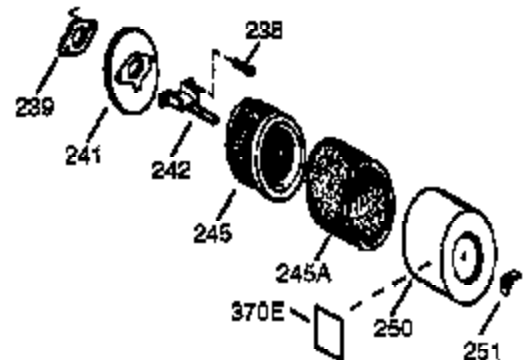

ILLUSTRATION SHOWS TYPICAL PARTS ONLY. ORDER BY PART NUMBER. PARTS NOT LISTED ARE SUPPLIED BY OEM.

VIEW 2 OF 4

Ref #	Part Number	Qty	Description
1	35371	1	Cylinder (Incl. 2, 20 & 72)
2	27652	2	Dowel Pin
72	27642	2	Oil Drain Plug
169	27896A	2	* Breather Gasket
170	28423	1	Breather Body
171	28424	1	Breather Element
172	28425	1	Valve Cover
173A	32446	2	Breather Tube Grommet
174	650128	2	Screw, 10-24 x 1/2"
178	29752	2	Nut & Lock Washer, 1/4-28
207	33878	1	Throttle Link
238	28820	2	Screw, 10-32 x 1/2"
239	27272A	1	* Air Cleaner Gasket
240	37104	1	Air Cleaner Body
242	33267	1	Air Cleaner Bracket
245	33268	1	Air Cleaner Filter
250	33269A	1	Air Cleaner Cover
251	650513	1	Wing Nut, 1/4-20
275	34185B	1	Muffler
276	31588	1	Locking Plate
277	650729	2	Screw, 5/16-18 x 3-3/16"
290	30962	1	Fuel Line
292	26460	2	Fuel Line Clamp
308	35540	1	Fill Tube Clip
380	640112	1	Carburetor (Incl. 184)
420	730225	1	SAE 30 4-Cycle Engine Oil (Quart)