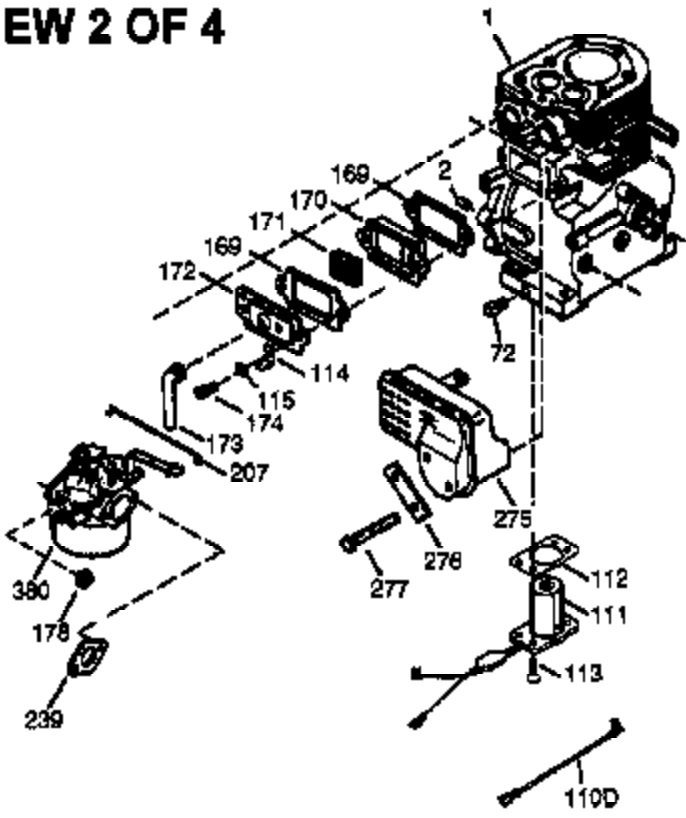

ILLUSTRATION SHOWS TYPICAL PARTS ONLY. ORDER BY PART NUMBER. PARTS NOT LISTED ARE SUPPLIED BY OEM.

VIEW 2 OF 4

Ref #	Part Number	Qty	Description
1	35371	1	Cylinder (Incl. 2, 20 & 72)
2	27652	2	Dowel Pin
72	27642	2	Oil Drain Plug
169	27896A	2	* Breather Gasket
170	28423	1	Breather Body
171	28424	1	Breather Element
172	28425	1	Valve Cover
173A	32446	2	Breather Tube Grommet
174	650128	2	Screw, 10-24 x 1/2"
178	29752	2	Nut & Lock Washer, 1/4-28
207	33878	1	Throttle Link
238	28820	2	Screw, 10-32 x 1/2"
239	27272A	1	* Air Cleaner Gasket
240	37104	1	Air Cleaner Body
242	33267	1	Air Cleaner Bracket
245	33268	1	Air Cleaner Filter
250	33269A	1	Air Cleaner Cover
251	650513	1	Wing Nut, 1/4-20
275	34185B	1	Muffler
276	31588	1	Locking Plate
277	650729	2	Screw, 5/16-18 x 3-3/16"
290	30962	1	Fuel Line
292	26460	2	Fuel Line Clamp
308	35540	1	Fill Tube Clip
380	640112	1	Carburetor (Incl. 184)
420	730225	1	SAE 30 4-Cycle Engine Oil (Quart)