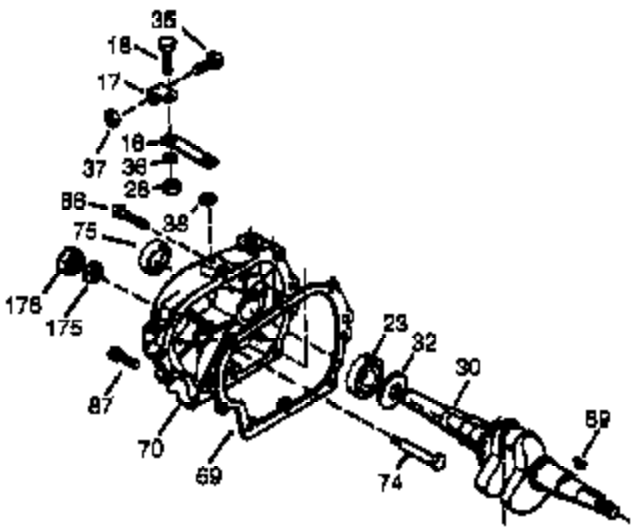

ILLUSTRATION SHOWS TYPICAL PARTS ONLY. ORDER BY PART NUMBER. PARTS NOT LISTED ARE SUPPLIED BY OEM.

VIEW 3 OF 4

Ref #	Part Number	Qty	Description
16	33454	1	Governor Lever
17	29916	1	Governor Lever Clamp
18	651028	1	Screw, Torx T-15, 8-32 x 3/8"
28	30322	1	Lock Nut, 8-32
30	35372A	1	Crankshaft
35	29826	1	Screw, 10-32 x 3/4"
36	29918	1	Lock Washer
37	29216	1	Lock Nut, 10-32
38	29642	1	Retaining Ring
69	35262A	1	* Cylinder Cover Gasket
70	35376	1	Cylinder Cover (Incl. 71, 75 & 80)
75	35319	1	Oil Seal
86	650833	7	Screw, 1/4-20 x 1-3/16"
87	650832	1	Screw, 1/4-20 x 1-11/16"
89	32589	1	Flywheel Key
92	650880	1	Lock Washer
130B	651055	2	Screw, 5/16-18 x 5/8"
173A	32446	2	Breather Tube Grommet
264A	650802	1	Screw, 1/4-20 x 5/8"
277	650729	2	Screw, 5/16-18 x 3-3/16"
285	35985B	1	Starter Cup
290	30962	1	Fuel Line
292	26460	2	Fuel Line Clamp
298	650665	2	Screw, 1/4-15 x 3/4"
300	34186A	1	Fuel Tank (Incl. 292 & 301)
301	36246	1	Fuel Cap
308	35540	1	Fill Tube Clip
314	650873	1	Screw, 1/4-20 x 3/4"
315	611097	1	Alternator Coil (7 Amp DC)(Incl.322,3 22A,323)
323	610824	1	Connector Body
361	650990	4	Screw, Torx T-30, 1/4-20 x 15/32"
390	590746	1	Rewind Starter
395	36680	1	Electric Starter Motor (12 Volt)
420	730225	1	SAE 30 4-Cycle Engine Oil (Quart)