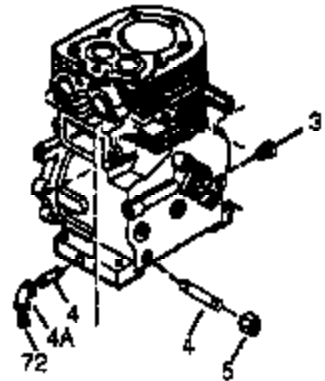

ILLUSTRATION SHOWS TYPICAL PARTS ONLY. ORDER BY PART NUMBER. PARTS NOT LISTED ARE SUPPLIED BY OEM.

VIEW 2 OF 4

Ref #	Part Number	Qty	Description
1	35371	1	Cylinder (Incl. 2, 20 & 72)
2	27652	2	Dowel Pin
72	27642	2	Oil Drain Plug
169	27896A	2	* Breather Gasket
170	28423	1	Breather Body
171	28424	1	Breather Element
172	28425	1	Valve Cover
173A	32446	2	Breather Tube Grommet
174	650128	2	Screw, 10-24 x 1/2"
178	29752	2	Nut & Lock Washer, 1/4-28
207	33878	1	Throttle Link
238	28820	2	Screw, 10-32 x 1/2"
239	27272A	1	* Air Cleaner Gasket
240	37104	1	Air Cleaner Body
242	33267	1	Air Cleaner Bracket
245	33268	1	Air Cleaner Filter
250	33269A	1	Air Cleaner Cover
251	650513	1	Wing Nut, 1/4-20
275	34185B	1	Muffler
276	31588	1	Locking Plate
277	650729	2	Screw, 5/16-18 x 3-3/16"
290	30962	1	Fuel Line
292	26460	2	Fuel Line Clamp
308	35540	1	Fill Tube Clip
380	640112	1	Carburetor (Incl. 184)
420	730225	1	SAE 30 4-Cycle Engine Oil (Quart)