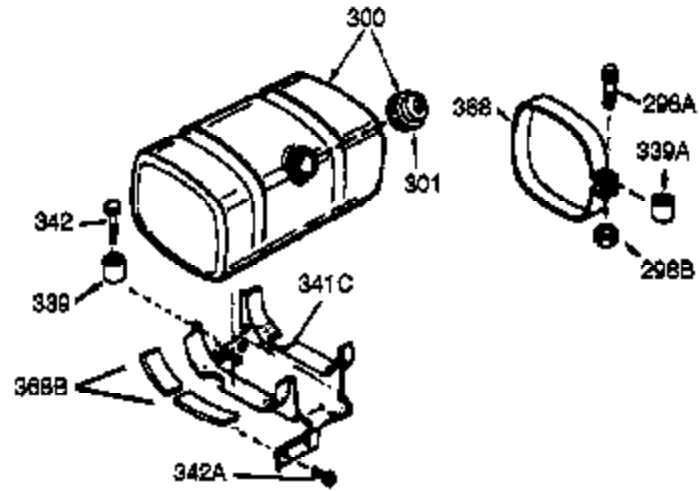

ILLUSTRATION SHOWS TYPICAL PARTS ONLY. ORDER BY PART NUMBER. PARTS NOT LISTED ARE SUPPLIED BY OEM.

VIEW 4 OF 4

OPTIONAL
DEBRIS SCREEN KIT