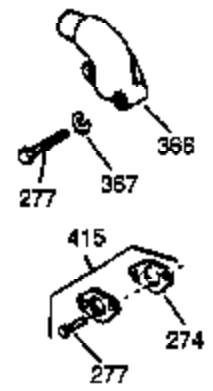

ILLUSTRATION SHOWS TYPICAL PARTS ONLY. ORDER BY PART NUMBER. PARTS NOT LISTED ARE SUPPLIED BY OEM.

VIEW 3 OF 4

Ref #	Part Number	Qty	Description
16	33454	1	Governor Lever
17	29916	1	Governor Lever Clamp
18	651028	1	Screw, Torx T-15, 8-32 x 3/8"
28	30322	1	Lock Nut, 8-32
30	35372A	1	Crankshaft
35	29826	1	Screw, 10-32 x 3/4"
36	29918	1	Lock Washer
37	29216	1	Lock Nut, 10-32
38	29642	1	Retaining Ring
69	35262A	1	* Cylinder Cover Gasket
70	35376	1	Cylinder Cover (Incl. 71, 75 & 80)
75	35319	1	Oil Seal
86	650833	7	Screw, 1/4-20 x 1-3/16"
87	650832	1	Screw, 1/4-20 x 1-11/16"
89	32589	1	Flywheel Key
92	650880	1	Lock Washer
130B	651055	2	Screw, 5/16-18 x 5/8"
173A	32446	2	Breather Tube Grommet
264A	650802	1	Screw, 1/4-20 x 5/8"
277	650729	2	Screw, 5/16-18 x 3-3/16"
285	35985B	1	Starter Cup
290	30962	1	Fuel Line
292	26460	2	Fuel Line Clamp
298	650665	2	Screw, 1/4-15 x 3/4"
300	34186A	1	Fuel Tank (Incl. 292 & 301)
301	36246	1	Fuel Cap
308	35540	1	Fill Tube Clip
314	650873	1	Screw, 1/4-20 x 3/4"
315	611097	1	Alternator Coil (7 Amp DC)(Incl.322,3 22A,323)
323	610824	1	Connector Body
361	650990	4	Screw, Torx T-30, 1/4-20 x 15/32"
390	590746	1	Rewind Starter
395	36680	1	Electric Starter Motor (12 Volt)
420	730225	1	SAE 30 4-Cycle Engine Oil (Quart)