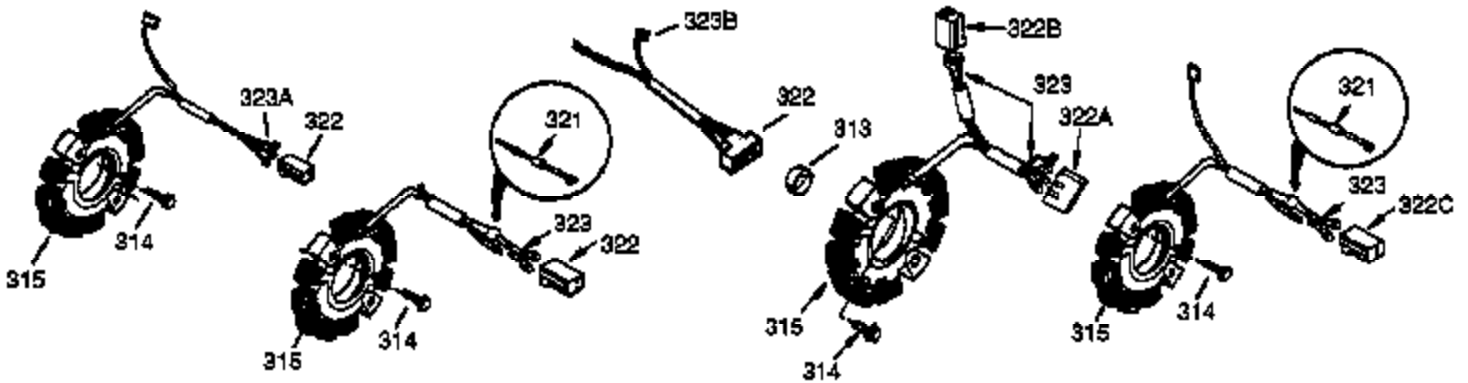

ILLUSTRATION SHOWS TYPICAL PARTS ONLY. ORDER BY PART NUMBER. PARTS NOT LISTED ARE SUPPLIED BY OEM.

VIEW 4 OF 4

OPTIONAL
DEBRIS SCREEN KIT