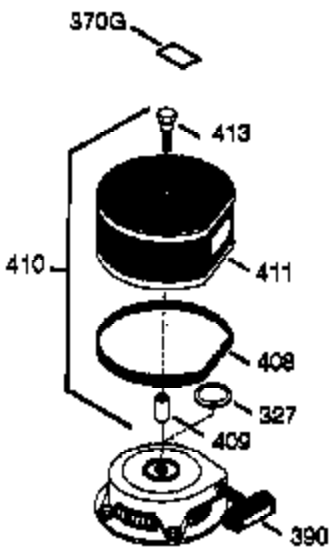

ILLUSTRATION SHOWS TYPICAL PARTS ONLY. ORDER BY PART NUMBER. PARTS NOT LISTED ARE SUPPLIED BY OEM.

VIEW 4 OF 4

OPTIONAL
DEBRIS SCREEN KIT