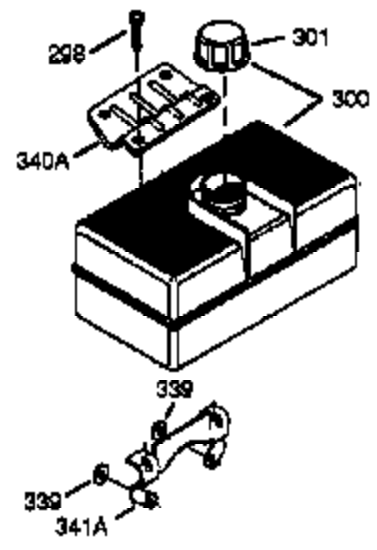

ILLUSTRATION SHOWS TYPICAL PARTS ONLY. ORDER BY PART NUMBER. PARTS NOT LISTED ARE SUPPLIED BY OEM.

VIEW 3 OF 4

Ref #	Part Number	Qty	Description
16	33454	1	Governor Lever
17	29916	1	Governor Lever Clamp
18	651028	1	Screw, Torx T-15, 8-32 x 3/8"
28	30322	1	Lock Nut, 8-32
30	35372A	1	Crankshaft
35	29826	1	Screw, 10-32 x 3/4"
36	29918	1	Lock Washer
37	29216	1	Lock Nut, 10-32
38	29642	1	Retaining Ring
69	35262A	1	* Cylinder Cover Gasket
70	35376	1	Cylinder Cover (Incl. 71, 75 & 80)
75	35319	1	Oil Seal
86	650833	7	Screw, 1/4-20 x 1-3/16"
87	650832	1	Screw, 1/4-20 x 1-11/16"
89	32589	1	Flywheel Key
92	650880	1	Lock Washer
130B	651055	2	Screw, 5/16-18 x 5/8"
173A	32446	2	Breather Tube Grommet
264A	650802	1	Screw, 1/4-20 x 5/8"
277	650729	2	Screw, 5/16-18 x 3-3/16"
285	35985B	1	Starter Cup
290	30962	1	Fuel Line
292	26460	2	Fuel Line Clamp
298	650665	2	Screw, 1/4-15 x 3/4"
300	34186A	1	Fuel Tank (Incl. 292 & 301)
301	36246	1	Fuel Cap
308	35540	1	Fill Tube Clip
314	650873	1	Screw, 1/4-20 x 3/4"
315	611097	1	Alternator Coil (7 Amp DC)(Incl.322,3 22A,323)
323	610824	1	Connector Body
361	650990	4	Screw, Torx T-30, 1/4-20 x 15/32"
390	590746	1	Rewind Starter
395	36680	1	Electric Starter Motor (12 Volt)
420	730225	1	SAE 30 4-Cycle Engine Oil (Quart)