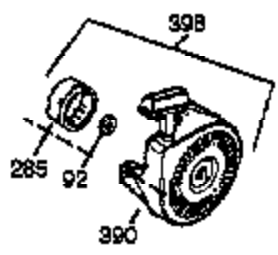

ILLUSTRATION SHOWS TYPICAL PARTS ONLY. ORDER BY PART NUMBER. PARTS NOT LISTED ARE SUPPLIED BY OEM.

VIEW 3 OF 4

Ref #	Part Number	Qty	Description
16	33454	1	Governor Lever
17	29916	1	Governor Lever Clamp
18	651028	1	Screw, Torx T-15, 8-32 x 3/8"
28	30322	1	Lock Nut, 8-32
30	35372A	1	Crankshaft
35	29826	1	Screw, 10-32 x 3/4"
36	29918	1	Lock Washer
37	29216	1	Lock Nut, 10-32
38	29642	1	Retaining Ring
69	35262A	1	* Cylinder Cover Gasket
70	35376	1	Cylinder Cover (Incl. 71, 75 & 80)
75	35319	1	Oil Seal
86	650833	7	Screw, 1/4-20 x 1-3/16"
87	650832	1	Screw, 1/4-20 x 1-11/16"
89	32589	1	Flywheel Key
92	650880	1	Lock Washer
130B	651055	2	Screw, 5/16-18 x 5/8"
173A	32446	2	Breather Tube Grommet
264A	650802	1	Screw, 1/4-20 x 5/8"
277	650729	2	Screw, 5/16-18 x 3-3/16"
285	35985B	1	Starter Cup
290	30962	1	Fuel Line
292	26460	2	Fuel Line Clamp
298	650665	2	Screw, 1/4-15 x 3/4"
300	34186A	1	Fuel Tank (Incl. 292 & 301)
301	36246	1	Fuel Cap
308	35540	1	Fill Tube Clip
314	650873	1	Screw, 1/4-20 x 3/4"
315	611097	1	Alternator Coil (7 Amp DC)(Incl.322,3 22A,323)
323	610824	1	Connector Body
361	650990	4	Screw, Torx T-30, 1/4-20 x 15/32"
390	590746	1	Rewind Starter
395	36680	1	Electric Starter Motor (12 Volt)
420	730225	1	SAE 30 4-Cycle Engine Oil (Quart)