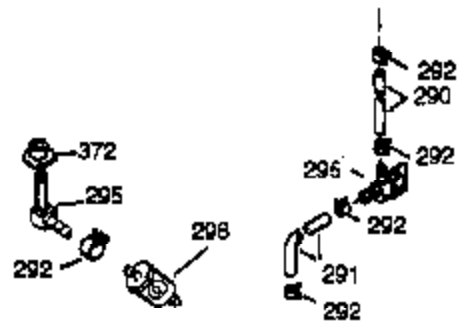

ILLUSTRATION SHOWS TYPICAL PARTS ONLY. ORDER BY PART NUMBER. PARTS NOT LISTED ARE SUPPLIED BY OEM.

VIEW 3 OF 4

Ref #	Part Number	Qty	Description
16	33454	1	Governor Lever
17	29916	1	Governor Lever Clamp
18	651028	1	Screw, Torx T-15, 8-32 x 3/8"
28	30322	1	Lock Nut, 8-32
30	35372A	1	Crankshaft
35	29826	1	Screw, 10-32 x 3/4"
36	29918	1	Lock Washer
37	29216	1	Lock Nut, 10-32
38	29642	1	Retaining Ring
69	35262A	1	* Cylinder Cover Gasket
70	35376	1	Cylinder Cover (Incl. 71, 75 & 80)
75	35319	1	Oil Seal
86	650833	7	Screw, 1/4-20 x 1-3/16"
87	650832	1	Screw, 1/4-20 x 1-11/16"
89	32589	1	Flywheel Key
92	650880	1	Lock Washer
130B	651055	2	Screw, 5/16-18 x 5/8"
173A	32446	2	Breather Tube Grommet
264A	650802	1	Screw, 1/4-20 x 5/8"
277	650729	2	Screw, 5/16-18 x 3-3/16"
285	35985B	1	Starter Cup
290	30962	1	Fuel Line
292	26460	2	Fuel Line Clamp
298	650665	2	Screw, 1/4-15 x 3/4"
300	34186A	1	Fuel Tank (Incl. 292 & 301)
301	36246	1	Fuel Cap
308	35540	1	Fill Tube Clip
314	650873	1	Screw, 1/4-20 x 3/4"
315	611097	1	Alternator Coil (7 Amp DC)(Incl.322,3 22A,323)
323	610824	1	Connector Body
361	650990	4	Screw, Torx T-30, 1/4-20 x 15/32"
390	590746	1	Rewind Starter
395	36680	1	Electric Starter Motor (12 Volt)
420	730225	1	SAE 30 4-Cycle Engine Oil (Quart)