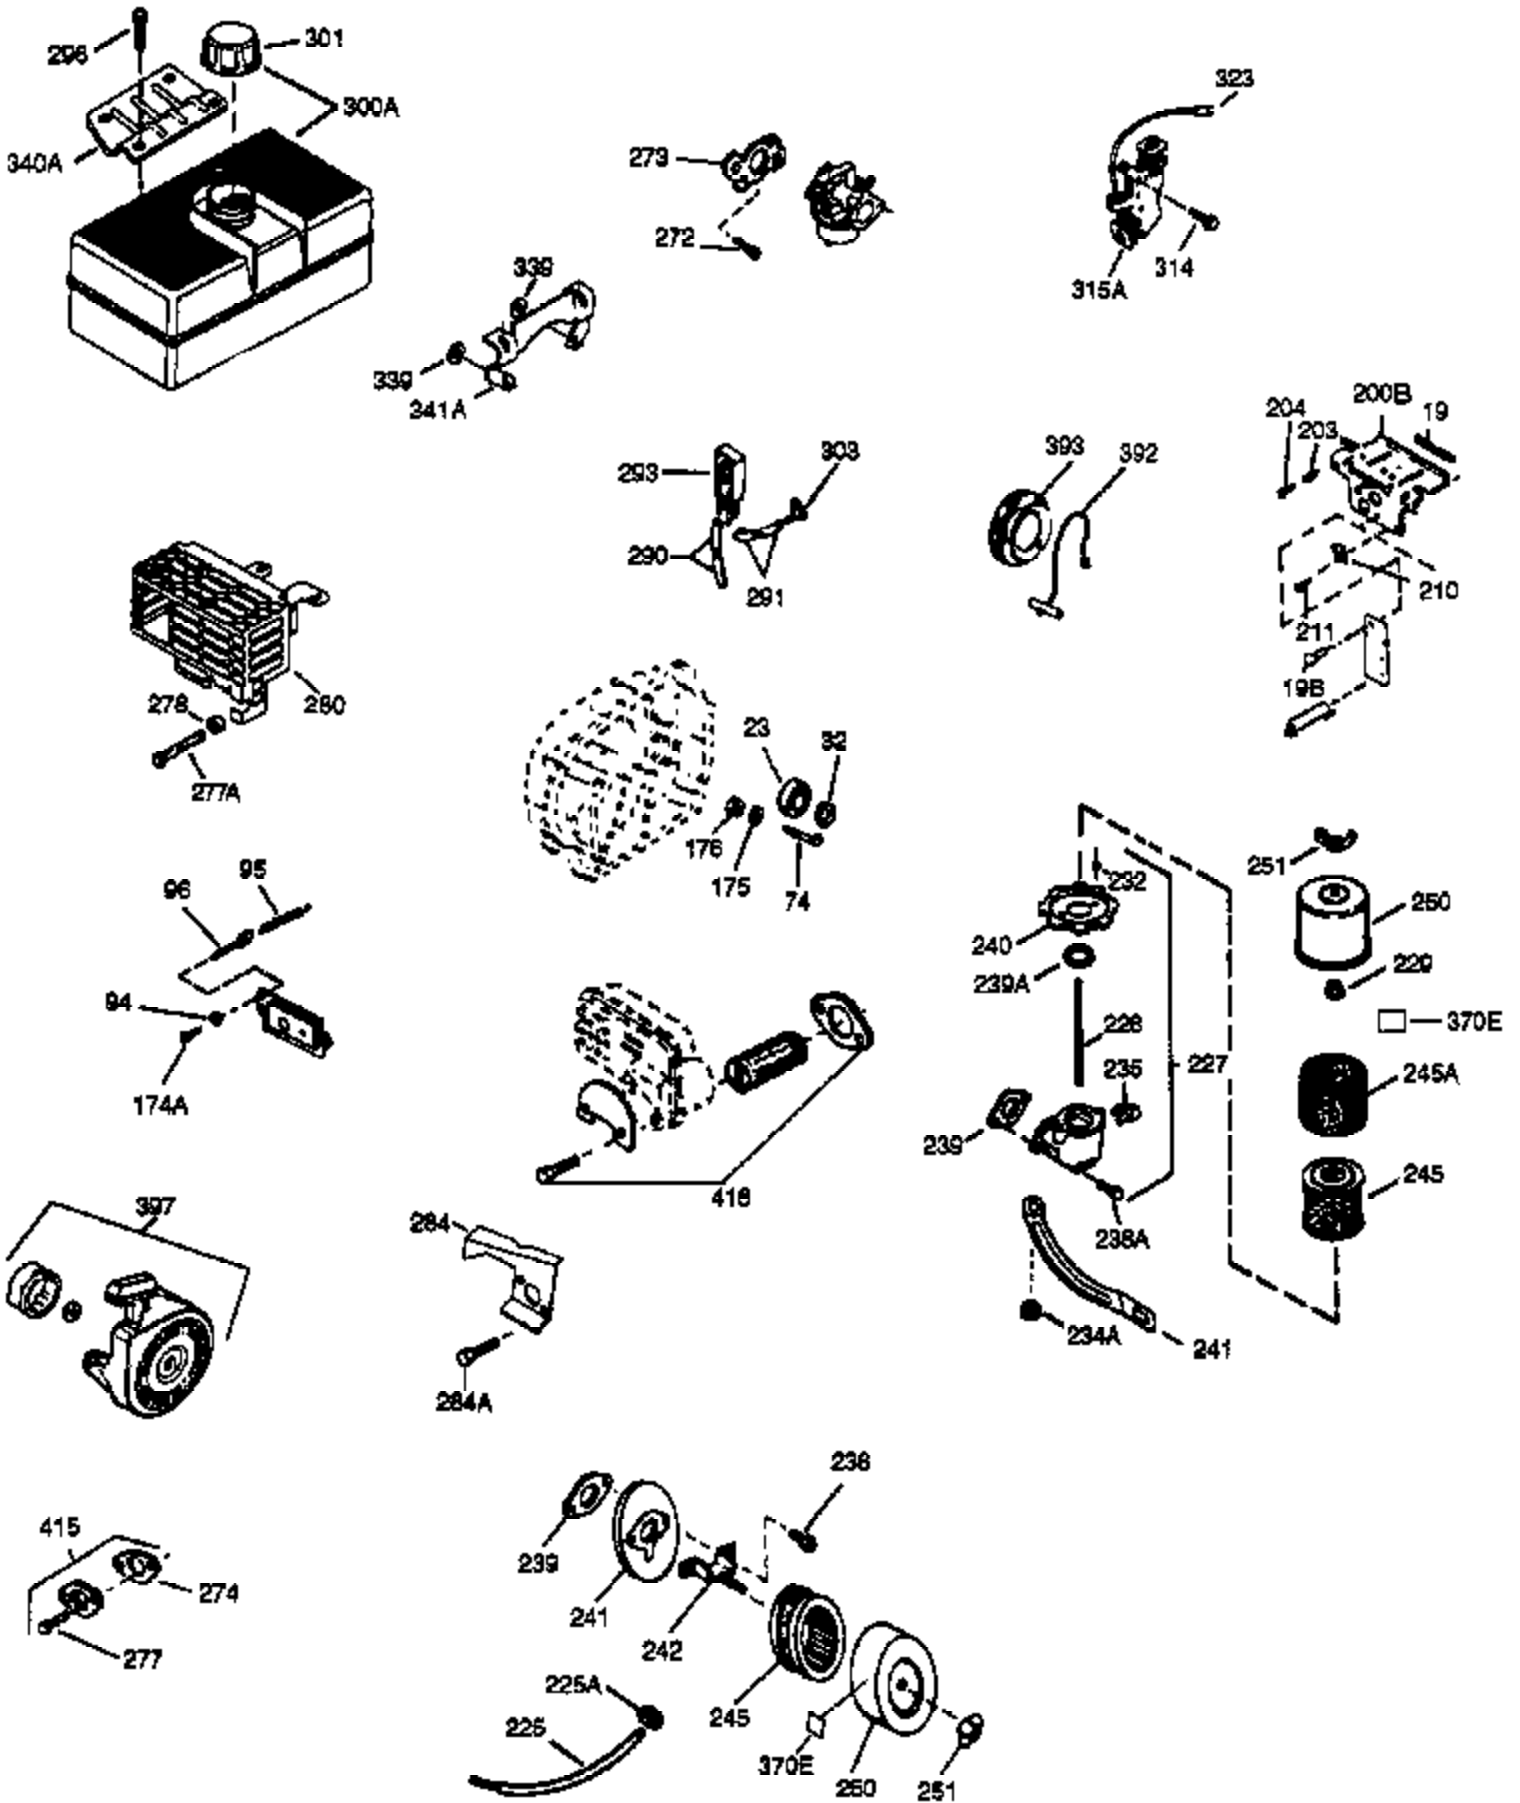

Engine Parts List #2

Ref #	Part Number	Qty	Description
19	34663	1	Speed Control Spring
129	650727	2	Screw, 5/16-18 x 1-3/4"
203	31342	1	Compression Spring
204	650549	1	Screw, 5-40 x 7/16"
210	27793	1	Conduit Clip
211	28942	1	Screw, 10-32 x 3/8"
238	28820	2	Screw, 10-32 x 1/2"
239	27272A	1	* Air Cleaner Gasket
240	33266	1	Air Cleaner Body
242	33267	1	Air Cleaner Bracket
245	33268	1	Air Cleaner Filter
250	33269A	1	Air Cleaner Cover
251	650513	1	Wing Nut, 1/4-20
277	650729	2	Screw, 5/16-18 x 3-3/16"
290	30962	1	Fuel Line
298	650665	2	Screw, 1/4-15 x 3/4"
301	36246	1	Fuel Cap
314	650873	1	Screw, 1/4-20 x 3/4"
323	610824	1	Connector Body