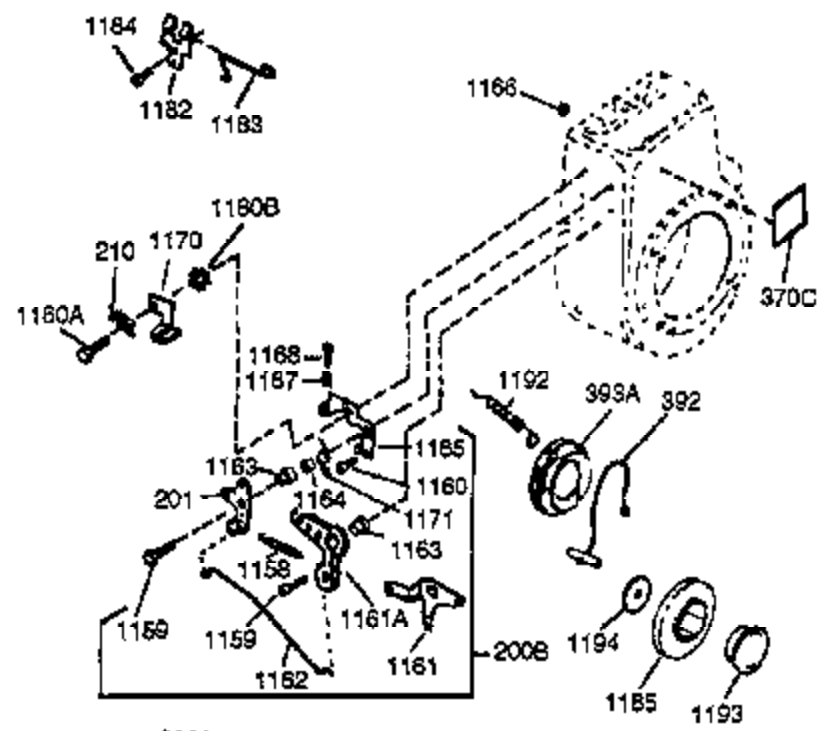

Ref #	Part Number	Qty	Description
37A	30322		Nut & Lockwasher, 8-32
129	650727		Screw, 5/16-18 x 1-3/4 (Use as required)
131	650737		Screw, 1/4-20 x 1/2" (Use as required)
131	650738		Screw, 1/4-20 x 5/8 (Use as required)
131A	650713		Screw, 5/16-18 x 5/8"
200B	730152		Control Bracket (Incl.1158-1171)(As req.)
200A	34797		Control Bracket (Incl. 19, 203, 204 & 206)
203	31342		Spring, Compression
204	650549		Screw, 5-40 x 7/16"
222A			Pop Rivet (Can be purchased locally)
227	730127		Air Cleaner Ass'y. (Incl. 238, 239, 242, 246, 250) (Use as required)
238	28820		Screw, 10-32 x 1/2"
239	27272A		* Gasket, Air cleaner
241	33266		Bracket, Air cleaner
242	33267		Bracket, Air cleaner
245	33268		Element, Air cleaner
250B	33269A		Cover, Air cleaner
251	650513		Nut, Wing 1/4-20
285A	33662		Hub & Screen Assy.
290	29774		Fuel Line (Braided 8-1/4")(21cm)(As required)
290	30962		Fuel Line (Braided 32")(80cm)(As required)
291	30705		Fuel Line (Braided 16")(40cm)(As required)
293	33715		Impulse Fuel Pump NOTE: 34385 and 33715 (WIP)pumps are replaced by 35813 and 35800 (WIP) pumps. The 33010 (3000 series) repair kit is still available. The 35791 repair kit is used with the 35813 and 35800 fuel pumps.
294	35791		Fuel Pump Repair Kit NOTE: 34385 and 33715 (WIP)pumps are replaced by 35813 and 35800 (WIP) pumps. The 33010 (3000 series) repair kit is still available. The 35791 repair kit is used with the 35813 and 35800 fuel pumps.
301A	410144B		Fuel Cap (White Plastic)(Standard) (Use as required) (1.5" I.D.)
301A	33032		Fuel Cap (Red Plastic) (Spurt Resistant, Low Profile) (Use as required) (1.5" I.D.)
301A	34210		Fuel Cap (Red Plastic) (Spurt Resistant, High Profile) (Use as required) (1.5" I.D.)
301A	35355		Fuel Cap (Red Plastic)(1.75" I.D.)
303	32958		Fitting, Fuel
306	29673		* Gasket, Oil filler
310B	35941		Dipstick (Incl. 306)
338A	31291		Plug, Cover
370	34346		Decal, Instruction
370	35274		Decal, Instruction
421	730226		SAE 5W30 4-Cycle Engine Oil (Quart)
422	35824		Muffler Optional
1158	35688		Spring, Extension
1159	30312		Screw, 10-32 x 1/2"
1160	28820		Screw, 10-32 x 1/2"
1160	27070		Lockwasher
1185	33816		Hub & Screen Assy.