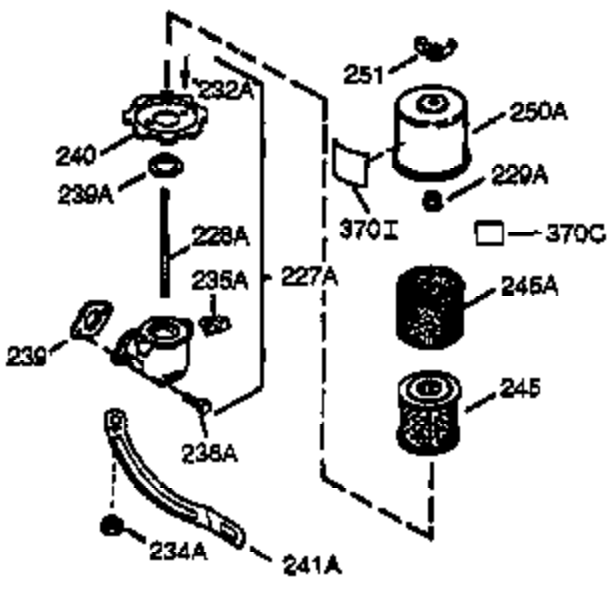

Ref #	Part Number	Qty	Description
37A	30322		Nut & Lockwasher, 8-32
129	650727		Screw, 5/16-18 x 1-3/4 (Use as required)
131	650737		Screw, 1/4-20 x 1/2" (Use as required)
131	650738		Screw, 1/4-20 x 5/8 (Use as required)
131A	650713		Screw, 5/16-18 x 5/8"
200B	730152		Control Bracket (Incl.1158-1171)(As req.)
200A	34797		Control Bracket (Incl. 19, 203, 204 & 206)
203	31342		Spring, Compression
204	650549		Screw, 5-40 x 7/16"
222A			Pop Rivet (Can be purchased locally)
227	730127		Air Cleaner Ass'y. (Incl. 238, 239, 242, 246, 250) (Use as required)
238	28820		Screw, 10-32 x 1/2"
239	27272A		* Gasket, Air cleaner
241	33266		Bracket, Air cleaner
242	33267		Bracket, Air cleaner
245	33268		Element, Air cleaner
250B	33269A		Cover, Air cleaner
251	650513		Nut, Wing 1/4-20
285A	33662		Hub & Screen Assy.
290	29774		Fuel Line (Braided 8-1/4")(21cm)(As required)
290	30962		Fuel Line (Braided 32")(80cm)(As required)
291	30705		Fuel Line (Braided 16")(40cm)(As required)
293	33715		Impulse Fuel Pump NOTE: 34385 and 33715 (WIP)pumps are replaced by 35813 and 35800 (WIP) pumps. The 33010 (3000 series) repair kit is still available. The 35791 repair kit is used with the 35813 and 35800 fuel pumps.
294	35791		Fuel Pump Repair Kit NOTE: 34385 and 33715 (WIP)pumps are replaced by 35813 and 35800 (WIP) pumps. The 33010 (3000 series) repair kit is still available. The 35791 repair kit is used with the 35813 and 35800 fuel pumps.
301A	410144B		Fuel Cap (White Plastic)(Standard) (Use as required) (1.5" I.D.)
301A	33032		Fuel Cap (Red Plastic) (Spurt Resistant, Low Profile) (Use as required) (1.5" I.D.)
301A	34210		Fuel Cap (Red Plastic) (Spurt Resistant, High Profile) (Use as required) (1.5" I.D.)
301A	35355		Fuel Cap (Red Plastic)(1.75" I.D.)
303	32958		Fitting, Fuel
306	29673		* Gasket, Oil filler
310B	35941		Dipstick (Incl. 306)
338A	31291		Plug, Cover
370	34346		Decal, Instruction
370	35274		Decal, Instruction
421	730226		SAE 5W30 4-Cycle Engine Oil (Quart)
422	35824		Muffler Optional
1158	35688		Spring, Extension
1159	30312		Screw, 10-32 x 1/2"
1160	28820		Screw, 10-32 x 1/2"
1160	27070		Lockwasher
1185	33816		Hub & Screen Assy.