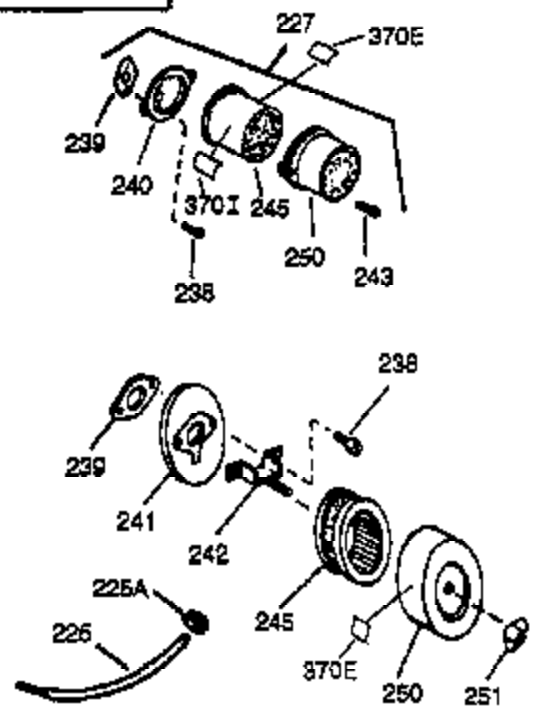

Ref #	Part Number	Qty	Description
37A	30322		Nut & Lockwasher, 8-32
129	650727		Screw, 5/16-18 x 1-3/4 (Use as required)
131	650737		Screw, 1/4-20 x 1/2" (Use as required)
131	650738		Screw, 1/4-20 x 5/8 (Use as required)
131A	650713		Screw, 5/16-18 x 5/8"
200B	730152		Control Bracket (Incl.1158-1171)(As req.)
200A	34797		Control Bracket (Incl. 19, 203, 204 & 206)
203	31342		Spring, Compression
204	650549		Screw, 5-40 x 7/16"
222A			Pop Rivet (Can be purchased locally)
227	730127		Air Cleaner Ass'y. (Incl. 238, 239, 242, 246, 250) (Use as required)
238	28820		Screw, 10-32 x 1/2"
239	27272A		* Gasket, Air cleaner
241	33266		Bracket, Air cleaner
242	33267		Bracket, Air cleaner
245	33268		Element, Air cleaner
250B	33269A		Cover, Air cleaner
251	650513		Nut, Wing 1/4-20
285A	33662		Hub & Screen Assy.
290	29774		Fuel Line (Braided 8-1/4")(21cm)(As required)
290	30962		Fuel Line (Braided 32")(80cm)(As required)
291	30705		Fuel Line (Braided 16")(40cm)(As required)
293	33715		Impulse Fuel Pump NOTE: 34385 and 33715 (WIP)pumps are replaced by 35813 and 35800 (WIP) pumps. The 33010 (3000 series) repair kit is still available. The 35791 repair kit is used with the 35813 and 35800 fuel pumps.
294	35791		Fuel Pump Repair Kit NOTE: 34385 and 33715 (WIP)pumps are replaced by 35813 and 35800 (WIP) pumps. The 33010 (3000 series) repair kit is still available. The 35791 repair kit is used with the 35813 and 35800 fuel pumps.
301A	410144B		Fuel Cap (White Plastic)(Standard) (Use as required) (1.5" I.D.)
301A	33032		Fuel Cap (Red Plastic) (Spurt Resistant, Low Profile) (Use as required) (1.5" I.D.)
301A	34210		Fuel Cap (Red Plastic) (Spurt Resistant, High Profile) (Use as required) (1.5" I.D.)
301A	35355		Fuel Cap (Red Plastic)(1.75" I.D.)
303	32958		Fitting, Fuel
306	29673		* Gasket, Oil filler
310B	35941		Dipstick (Incl. 306)
338A	31291		Plug, Cover
370	34346		Decal, Instruction
370	35274		Decal, Instruction
421	730226		SAE 5W30 4-Cycle Engine Oil (Quart)
422	35824		Muffler Optional
1158	35688		Spring, Extension
1159	30312		Screw, 10-32 x 1/2"
1160	28820		Screw, 10-32 x 1/2"
1160	27070		Lockwasher
1185	33816		Hub & Screen Assy.