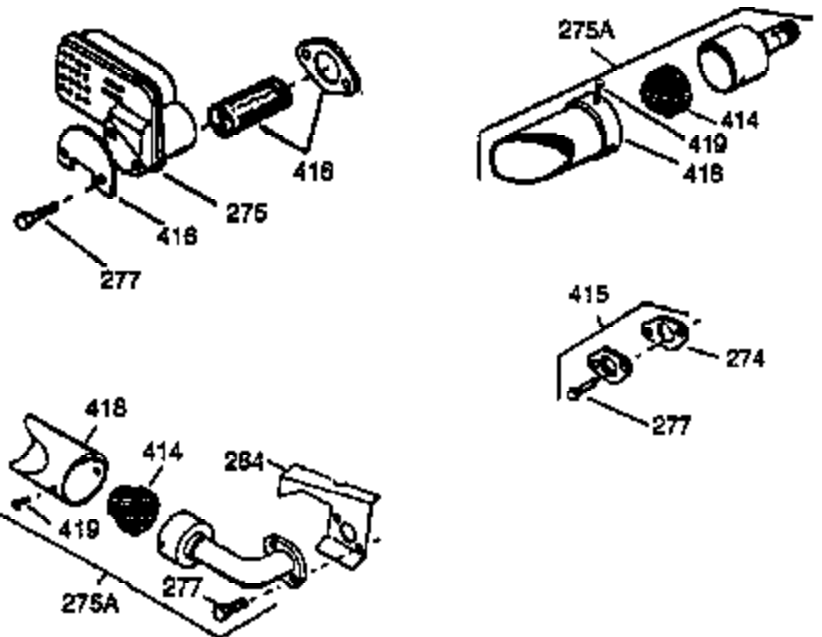

Ref #	Part Number	Qty	Description
37A	30322		Nut & Lockwasher, 8-32
129	650727		Screw, 5/16-18 x 1-3/4 (Use as required)
131A	650713		Screw, 5/16-18 x 5/8"
131	650737		Screw, 1/4-20 x 1/2" (Use as required)
131	650738		Screw, 1/4-20 x 5/8 (Use as required)
222A			Pop Rivet (Can be purchased locally)
250B	33269A		Cover, Air cleaner
274	35865		Gasket, Exhaust
277	650729		Screw, 5/16-18 x 3-3/16" (Use as required)
277	651002		Screw, 5/16-18 x 4-1/4" (Use as required)
285A	33662		Hub & Screen Assy.
290	29774		Fuel Line (Braided 8-1/4")(21cm)(As required)
290	30962		Fuel Line (Braided 32")(80cm)(As required)
292	26460		Fuel Line Clamp (Use as required)
298	650665		Screw, 1/4-15 x 7/8"
300	34156A		Fuel Tank (Incl. 292 & 301) NOTE: These tanks were built with different size fuel inlet openings. Tanks with the 1-3/16" I.D. opening use fuel cap 34210. Tanks with the 1-1/2" I.D. opening use fuel cap 35355.
301A	410144B		Fuel Cap (White Plastic)(Standard) (Use as required) (1.5" I.D.)
301A	33032		Fuel Cap (Red Plastic) (Spurt Resistant, Low Profile) (Use as required) (1.5" I.D.)
301A	34210		Fuel Cap (Red Plastic) (Spurt Resistant, High Profile) (Use as required) (1.5" I.D.)
301A	35355		Fuel Cap (Red Plastic)(1.75" I.D.)
306	29673		* Gasket, Oil filler
310B	35941		Dipstick (Incl. 306)
338A	31291		Plug, Cover
341	34155		Bracket, Lower fuel tank mtg.
342	650561		Screw, 1/4-20 x 5/8"
414	33323		Opt.Muffler Screen (Mini-Bike application)
415	730130		Kit, Exhaust adapter (Incl. 274 & 277)
418	33700		Cover & Tube, Muffler (use as required)
419	650578		Screw, 8-18 x 3/8" (use as required)
421	730226		SAE 5W30 4-Cycle Engine Oil (Quart)
422	35824		Muffler Optional