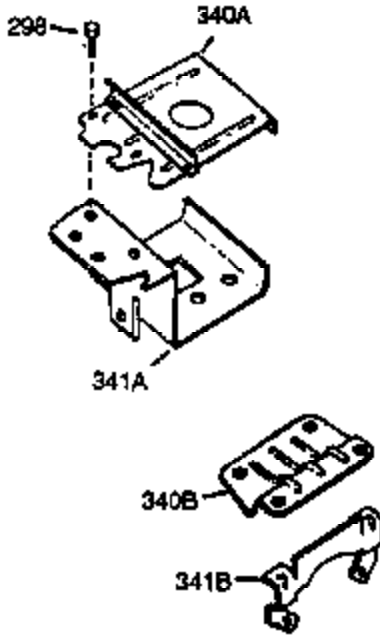

Ref #	Part Number	Qty	Description
37A	30322		Nut & Lockwasher, 8-32
62	650760		Screw, 8-32 x 3/8"
63	28545		Grommet, Plastic
129	650727		Screw, 5/16-18 x 1-3/4 (Use as required)
131	650737		Screw, 1/4-20 x 1/2" (Use as required)
131	650738		Screw, 1/4-20 x 5/8 (Use as required)
131A	650713		Screw, 5/16-18 x 5/8"
222A			Pop Rivet (Can be purchased locally)
274	35865		Gasket, Exhaust
275	33280A		Muffler
277	650729		Screw, 5/16-18 x 3-3/16" (Use as required)
277	651002		Screw, 5/16-18 x 4-1/4" (Use as required)
285A	33662		Hub & Screen Assy.
290	29774		Fuel Line (Braided 8-1/4")(21cm)(As required)
290	30962		Fuel Line (Braided 32")(80cm)(As required)
292	26460		Fuel Line Clamp (Use as required)
295	32961		Valve, Fuel shut-off
298	650665		Screw, 1/4-15 x 7/8"
300	34156A		Fuel Tank (Incl. 292 & 301) NOTE: These tanks were built with different size fuel inlet openings. Tanks with the 1-3/16" I.D. opening use fuel cap 34210. Tanks with the 1-1/2" I.D. opening use fuel cap 35355.
301A	410144B		Fuel Cap (White Plastic)(Standard) (Use as required) (1.5" I.D.)
301A	33032		Fuel Cap (Red Plastic) (Spurt Resistant, Low Profile) (Use as required) (1.5" I.D.)
301A	34210		Fuel Cap (Red Plastic) (Spurt Resistant, High Profile) (Use as required) (1.5" I.D.)
301A	35355		Fuel Cap (Red Plastic)(1.75" I.D.)
337	34666		Cover, Carburetor
338A	31291		Plug, Cover
341	34155		Bracket, Lower fuel tank mtg.
342	650561		Screw, 1/4-20 x 5/8"
350	570629A		Primer Assy.
351	32180C		Line, Primer
370D	34144		Decal, Primer
414	33323		Opt.Muffler Screen (Mini-Bike application)
415	730130		Kit, Exhaust adapter (Incl. 274 & 277)
418	33700		Cover & Tube, Muffler (use as required)
419	650578		Screw, 8-18 x 3/8" (use as required)
421	730226		SAE 5W30 4-Cycle Engine Oil (Quart)
422	35824		Muffler Optional