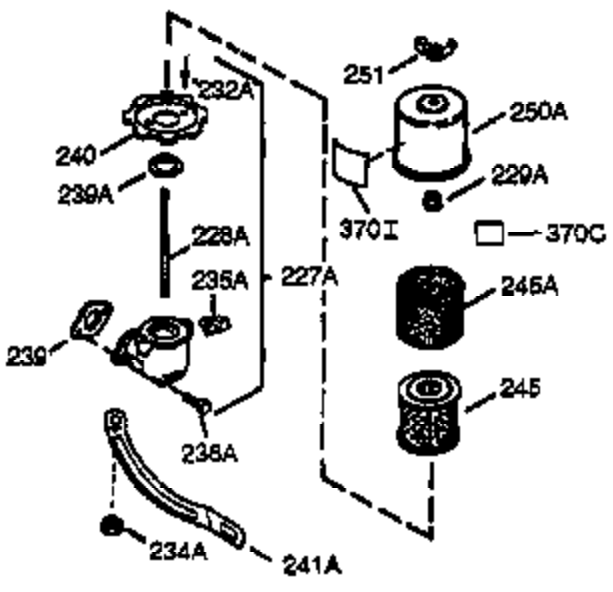

Ref #	Part Number	Qty	Description
37A	30322		Nut & Lockwasher, 8-32
129	650727		Screw, 5/16-18 x 1-3/4 (Use as required)
131	650737		Screw, 1/4-20 x 1/2" (Use as required)
131	650738		Screw, 1/4-20 x 5/8 (Use as required)
131A	650713		Screw, 5/16-18 x 5/8"
183	34587		Bracket, Choke
200B	730152		Control Bracket (Incl.1158-1171)(As required)
203	31342		Spring, Compression
204	650549		Screw, 5-40 x 7/16"
210	27793		Clip, Conduit
211	28942		Screw, 10-32 x 3/8"
222	28820		Screw, 10-32 x 1/2"
222A			Pop Rivet (Can be purchased locally)
227	730127		Air Cleaner Ass'y. (Incl. 238, 239, 242, 246, 250) (Use as required)
285A	33662		Hub & Screen Assy.
290	29774		Fuel Line (Braided 8-1/4")(21cm)(As required)
290	30962		Fuel Line (Braided 32")(80cm)(As required)
291	30705		Fuel Line (Braided 16")(40cm)(As required)
293	33715		Impulse Fuel Pump NOTE: 34385 and 33715 (WIP)pumps are replaced by 35813 and 35800 (WIP) pumps. The 33010 (3000 series) repair kit is still available. The 35791 repair kit is used with the 35813 and 35800 fuel pumps.
294	35791		Fuel Pump Repair Kit NOTE: 34385 and 33715 (WIP)pumps are replaced by 35813 and 35800 (WIP) pumps. The 33010 (3000 series) repair kit is still available. The 35791 repair kit is used with the 35813 and 35800 fuel pumps.
301A	410144B		Fuel Cap (White Plastic)(Standard) (Use as required) (1.5" I.D.)
301A	33032		Fuel Cap (Red Plastic) (Spurt Resistant, Low Profile) (Use as required) (1.5" I.D.)
301A	34210		Fuel Cap (Red Plastic) (Spurt Resistant, High Profile) (Use as required) (1.5" I.D.)
301A	35355		Fuel Cap (Red Plastic)(1.75" I.D.)
303	32958		Fitting, Fuel
336	650765		Screw, 10-32 x 1/2"
337	34666		Cover, Carburetor
338A	31291		Plug, Cover
364	33377		Bracket, Carburetor cover mtg.
365	650767		Screw, 8-32 x 27/64"
370	34346		Decal, Instruction
370	35274		Decal, Instruction
370C	34589		Decal, Choke
370D	34144		Decal, Primer
370E	34414		Decal, Warning
421	730226		SAE 5W30 4-Cycle Engine Oil (Quart)
422	35824		Muffler Optional
1159	30312		Screw, 10-32 x 1/2"
1160	28820		Screw, 10-32 x 1/2"
1160	27070		Lockwasher
1185	33816		Hub & Screen Assy.