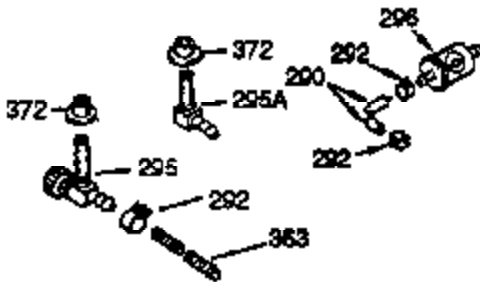

Ref #	Part Number	Qty	Description
37A	30322		Nut & Lockwasher, 8-32
62	650760		Screw, 8-32 x 3/8"
63	28545		Grommet, Plastic
129	650727		Screw, 5/16-18 x 1-3/4 (Use as required)
131	650737		Screw, 1/4-20 x 1/2" (Use as required)
131	650738		Screw, 1/4-20 x 5/8 (Use as required)
131A	650713		Screw, 5/16-18 x 5/8"
222A			Pop Rivet (Can be purchased locally)
274	35865		Gasket, Exhaust
275	33280A		Muffler
277	650729		Screw, 5/16-18 x 3-3/16" (Use as required)
277	651002		Screw, 5/16-18 x 4-1/4" (Use as required)
285A	33662		Hub & Screen Assy.
290	29774		Fuel Line (Braided 8-1/4")(21cm)(As required)
290	30962		Fuel Line (Braided 32")(80cm)(As required)
292	26460		Fuel Line Clamp (Use as required)
295	32961		Valve, Fuel shut-off
298	650665		Screw, 1/4-15 x 7/8"
300	34156A		Fuel Tank (Incl. 292 & 301) NOTE: These tanks were built with different size fuel inlet openings. Tanks with the 1-3/16" I.D. opening use fuel cap 34210. Tanks with the 1-1/2" I.D. opening use fuel cap 35355.
301A	410144B		Fuel Cap (White Plastic)(Standard) (Use as required) (1.5" I.D.)
301A	33032		Fuel Cap (Red Plastic) (Spurt Resistant, Low Profile) (Use as required) (1.5" I.D.)
301A	34210		Fuel Cap (Red Plastic) (Spurt Resistant, High Profile) (Use as required) (1.5" I.D.)
301A	35355		Fuel Cap (Red Plastic)(1.75" I.D.)
337	34666		Cover, Carburetor
338A	31291		Plug, Cover
341	34155		Bracket, Lower fuel tank mtg.
342	650561		Screw, 1/4-20 x 5/8"
350	570629A		Primer Assy.
351	32180C		Line, Primer
370D	34144		Decal, Primer
414	33323		Opt.Muffler Screen (Mini-Bike application)
415	730130		Kit, Exhaust adapter (Incl. 274 & 277)
418	33700		Cover & Tube, Muffler (use as required)
419	650578		Screw, 8-18 x 3/8" (use as required)
421	730226		SAE 5W30 4-Cycle Engine Oil (Quart)
422	35824		Muffler Optional