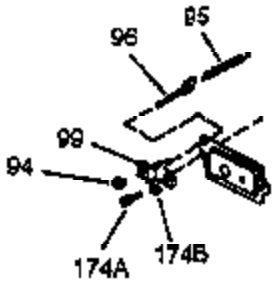

OPTIONAL MUFFLER
(QUIET)