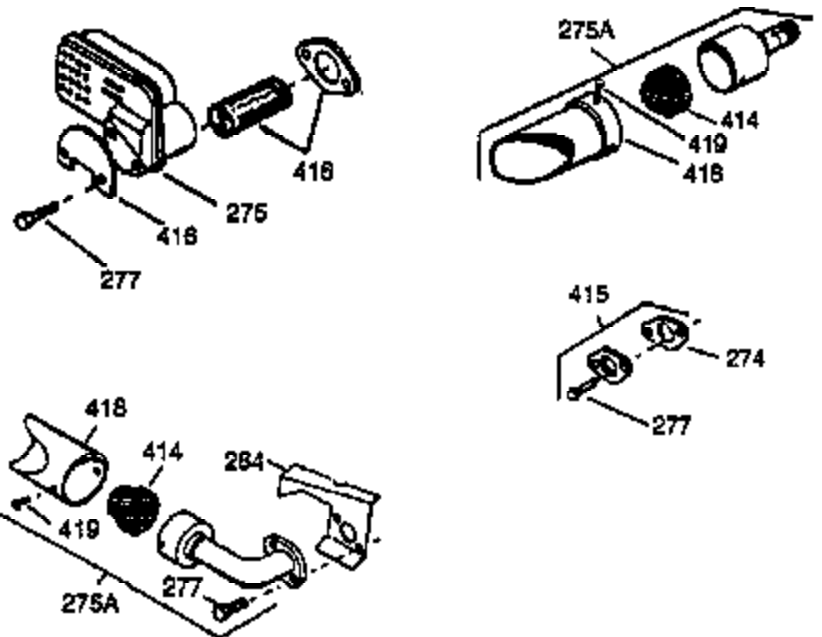

Ref #	Part Number	Qty	Description
37A	30322		Nut & Lockwasher, 8-32
62	650760		Screw, 8-32 x 3/8"
63	28545		Grommet, Plastic
129	650727		Screw, 5/16-18 x 1-3/4 (Use as required)
131	650737		Screw, 1/4-20 x 1/2" (Use as required)
131	650738		Screw, 1/4-20 x 5/8 (Use as required)
131A	650713		Screw, 5/16-18 x 5/8"
222A			Pop Rivet (Can be purchased locally)
274	35865		Gasket, Exhaust
275	33280A		Muffler
277	650729		Screw, 5/16-18 x 3-3/16" (Use as required)
277	651002		Screw, 5/16-18 x 4-1/4" (Use as required)
285A	33662		Hub & Screen Assy.
290	29774		Fuel Line (Braided 8-1/4")(21cm)(As required)
290	30962		Fuel Line (Braided 32")(80cm)(As required)
292	26460		Fuel Line Clamp (Use as required)
295	32961		Valve, Fuel shut-off
298	650665		Screw, 1/4-15 x 7/8"
300	34156A		Fuel Tank (Incl. 292 & 301) NOTE: These tanks were built with different size fuel inlet openings. Tanks with the 1-3/16" I.D. opening use fuel cap 34210. Tanks with the 1-1/2" I.D. opening use fuel cap 35355.
301A	410144B		Fuel Cap (White Plastic)(Standard) (Use as required) (1.5" I.D.)
301A	33032		Fuel Cap (Red Plastic) (Spurt Resistant, Low Profile) (Use as required) (1.5" I.D.)
301A	34210		Fuel Cap (Red Plastic) (Spurt Resistant, High Profile) (Use as required) (1.5" I.D.)
301A	35355		Fuel Cap (Red Plastic)(1.75" I.D.)
337	34666		Cover, Carburetor
338A	31291		Plug, Cover
341	34155		Bracket, Lower fuel tank mtg.
342	650561		Screw, 1/4-20 x 5/8"
350	570629A		Primer Assy.
351	32180C		Line, Primer
370D	34144		Decal, Primer
414	33323		Opt.Muffler Screen (Mini-Bike application)
415	730130		Kit, Exhaust adapter (Incl. 274 & 277)
418	33700		Cover & Tube, Muffler (use as required)
419	650578		Screw, 8-18 x 3/8" (use as required)
421	730226		SAE 5W30 4-Cycle Engine Oil (Quart)
422	35824		Muffler Optional