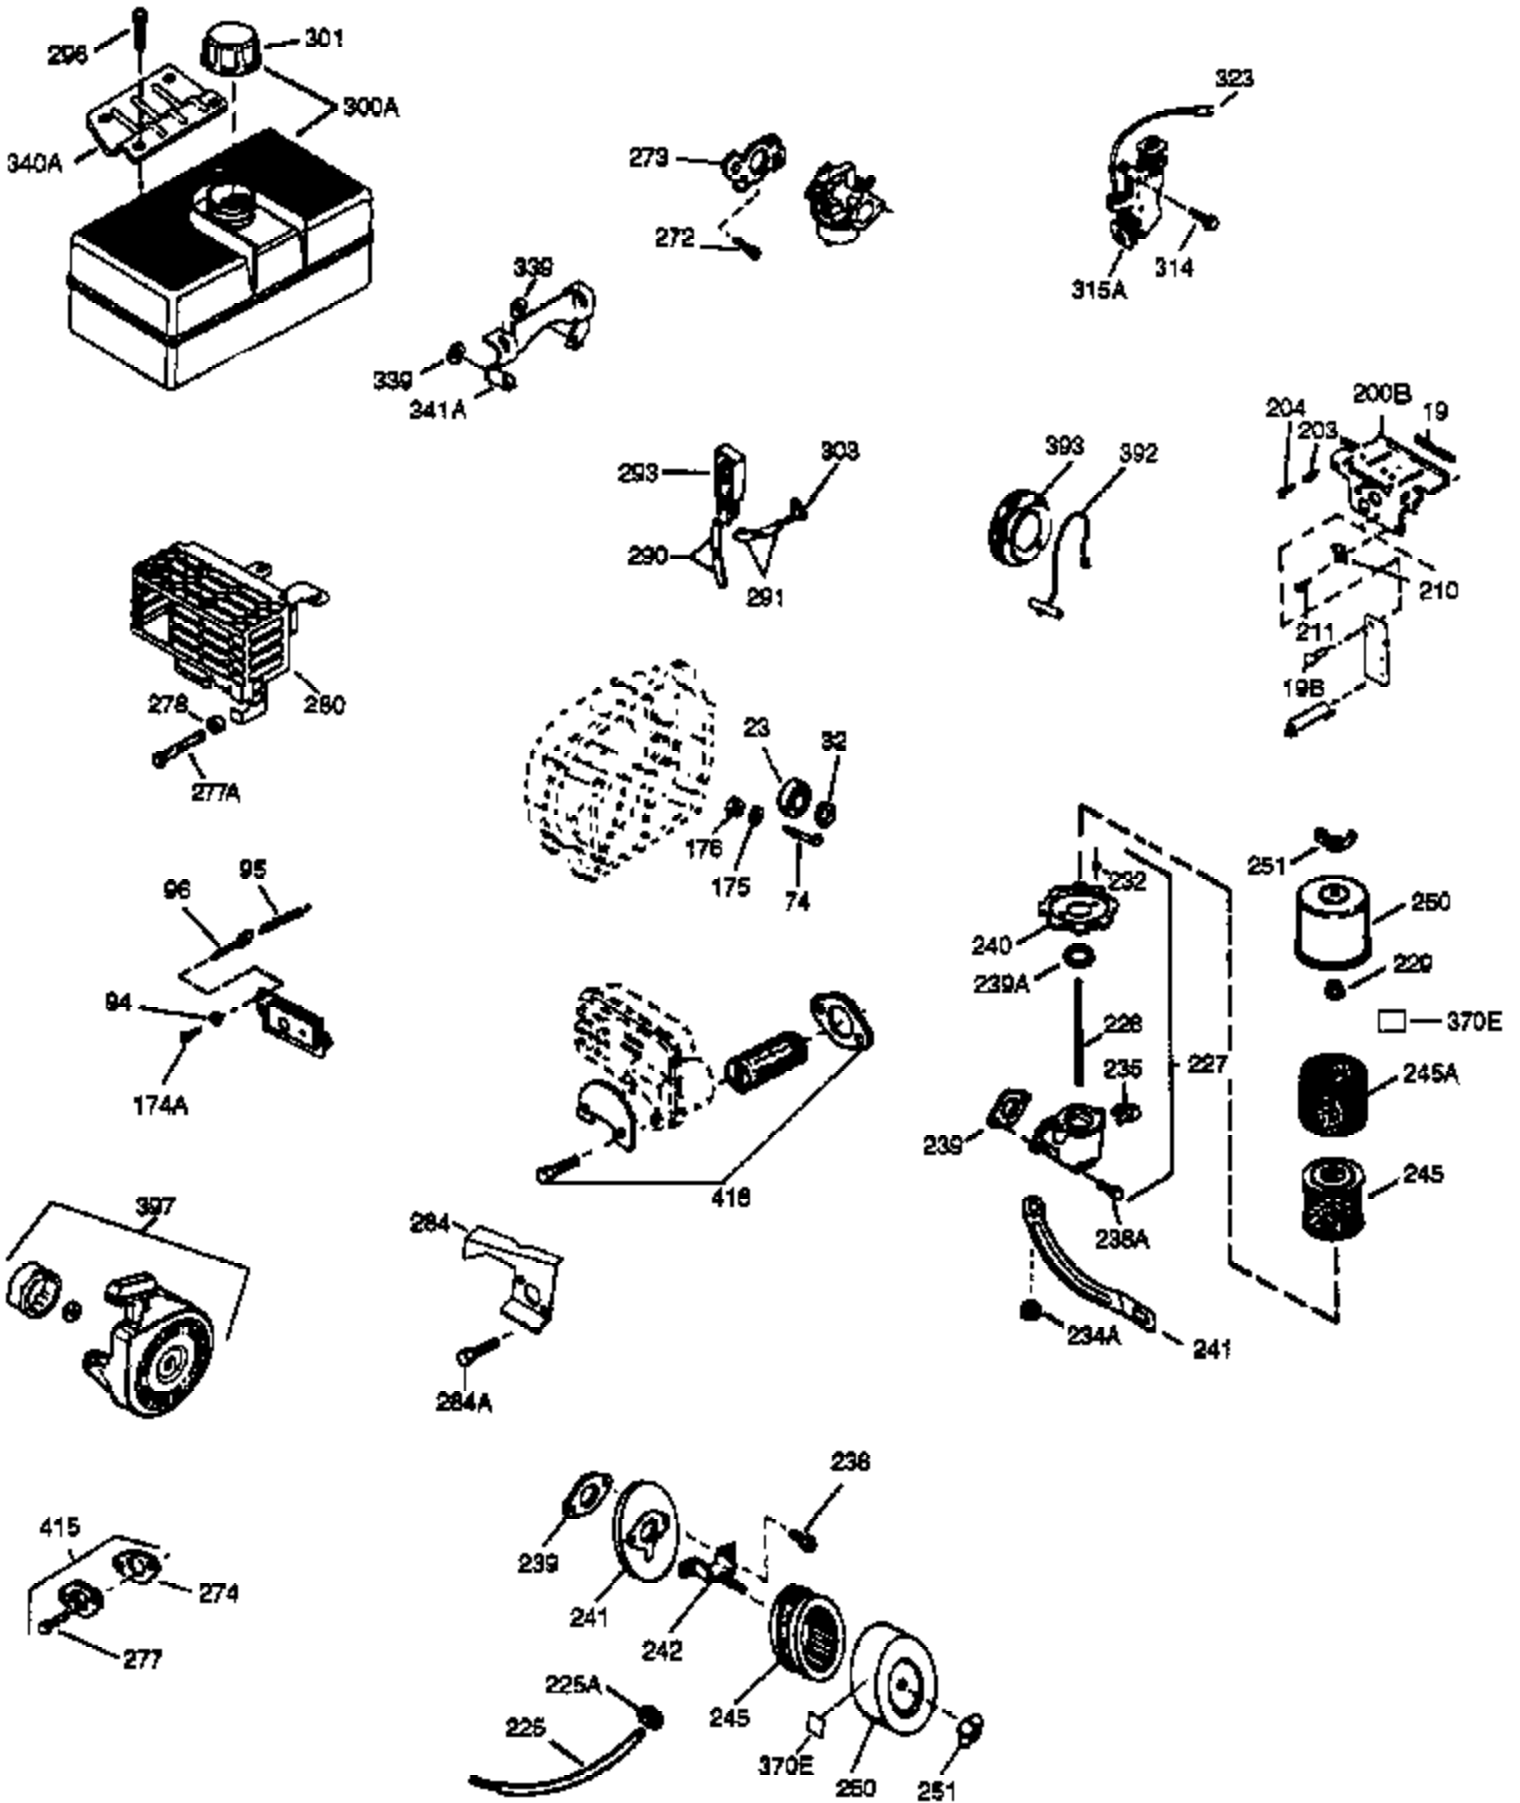

Ref #	Part Number	Qty	Description
19	34663	1	Speed Control Spring
129	650727	2	Screw, 5/16-18 x 1-3/4"
131A	650713	2	Screw, 5/16-18 x 5/8"
203	31342	1	Compression Spring
204	651029	1	Screw, Torx T-10, 5-40 x 7/16"
210	27793	1	Conduit Clip
211	28942	1	Screw, 10-32 x 3/8"
238	28820	2	Screw, 10-32 x 1/2"
239	27272A	1	* Air Cleaner Gasket
240	33266	1	Air Cleaner Body
242	33267	1	Air Cleaner Bracket
245	33268	1	Air Cleaner Filter
250	33269A	1	Air Cleaner Cover
251	650513	1	Wing Nut, 1/4-20
277	650729	2	Screw, 5/16-18 x 3-3/16"
290	30705	1	Fuel Line
298	650665	2	Screw, 1/4-15 x 3/4"
301	36246	1	Fuel Cap