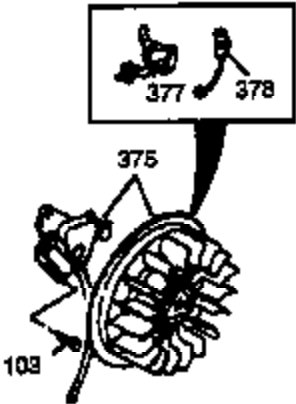

OPTIONAL MUFFLER
(QUIET)