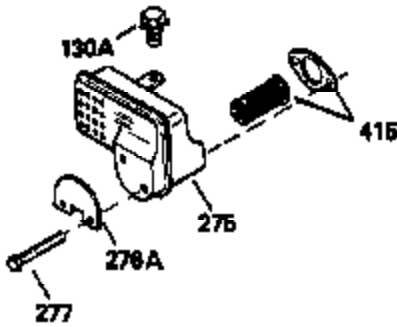

ILLUSTRATION SHOWS TYPICAL PARTS ONLY. ORDER BY PART NUMBER. PARTS NOT LISTED ARE SUPPLIED BY OEM.

Ref #	Part Number	Qty	Description
16	33454	1	Governor Lever
17	29916	1	Governor Lever Clamp
18	650548	1	Screw, 8-32 x 5/16"
19	34663	1	Speed Control Spring
28	30322	1	Lock Nut, 8-32
30	35372	1	Crankshaft
35	29826	1	Screw, 10-32 x 3/4"
36	29918	1	Lock Washer
37	29216	1	Lock Nut, 10-32
38	29642	1	Retaining Ring
69	35262	1	* Cylinder Cover Gasket
70	35376	1	Cylinder Cover (Incl. 71, 75 & 80)
75	35319	1	Oil Seal
86	650833	7	Screw, 1/4-20 x 1-3/16"
87	650832	1	Screw, 1/4-20 x 1-11/16"
89	32589	1	Flywheel Key
131A	650713	2	Screw, 5/16-18 x 5/8"
133	650890	1	Lock Washer
134	30747	1	Shorting Clip
242	33267	1	Air Cleaner Bracket
250	33269A	1	Air Cleaner Cover
264A	650802	1	Screw, 1/4-20 x 5/8"
275	33280A	1	Muffler
277	650729	2	Screw, 5/16-18 x 3-3/16"
298	650665	2	Screw, 1/4-15 x 3/4"
301	35355	1	Fuel Cap
307	35499	1	"O" Ring