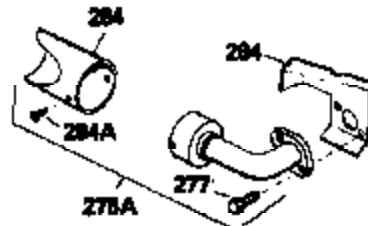

ILLUSTRATION SHOWS TYPICAL PARTS ONLY. ORDER BY PART NUMBER. PARTS NOT LISTED ARE SUPPLIED BY OEM.

Ref #	Part Number	Qty	Description
16	33454	1	Governor Lever
17	29916	1	Governor Lever Clamp
18	650548	1	Screw, 8-32 x 5/16"
19	34663	1	Speed Control Spring
28	30322	1	Lock Nut, 8-32
30	35372	1	Crankshaft
35	29826	1	Screw, 10-32 x 3/4"
36	29918	1	Lock Washer
37	29216	1	Lock Nut, 10-32
38	29642	1	Retaining Ring
69	35262	1	* Cylinder Cover Gasket
70	35376	1	Cylinder Cover (Incl. 71, 75 & 80)
75	35319	1	Oil Seal
86	650833	7	Screw, 1/4-20 x 1-3/16"
87	650832	1	Screw, 1/4-20 x 1-11/16"
89	32589	1	Flywheel Key
131A	650713	2	Screw, 5/16-18 x 5/8"
133	650890	1	Lock Washer
134	30747	1	Shorting Clip
242	33267	1	Air Cleaner Bracket
250	33269A	1	Air Cleaner Cover
264A	650802	1	Screw, 1/4-20 x 5/8"
275	33280A	1	Muffler
277	650729	2	Screw, 5/16-18 x 3-3/16"
298	650665	2	Screw, 1/4-15 x 3/4"
301	35355	1	Fuel Cap
307	35499	1	"O" Ring