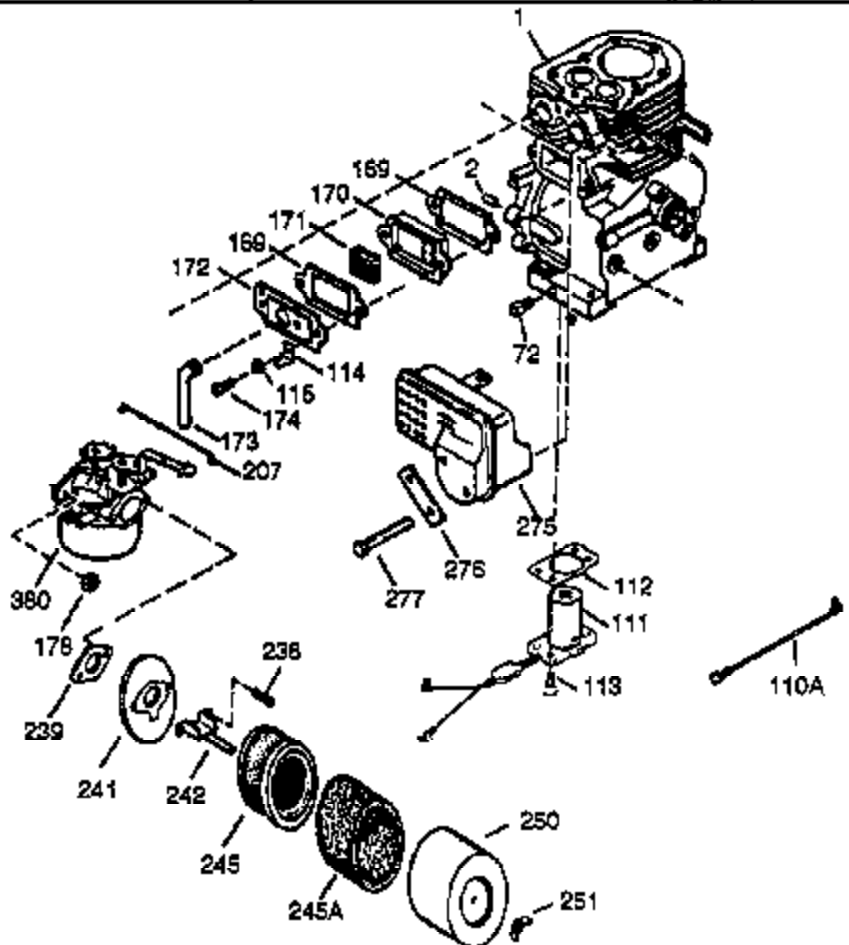

OPTIONAL MUFFLER
(QUIET)