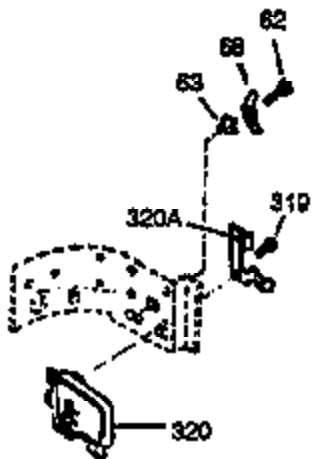

Ref #	Part Number	Qty	Description
276	31588		Plate, Muffler locking
276	35741		Plate, Muffler locking
277	650729		Screw, 5/16-18 x 3-3/16" (Use as required)
277	651002		Screw, 5/16-18 x 4-1/4" (Use as required)
281	33013		Cover, Starter bubble
282	650760		Screw, 8-32 x 7/16"
285A	33662		Hub & Screen Assy.
287	29752		Nut, 1/4-28
290	29774		Fuel Line (Braided 8-1/4")(21cm)(As required)
290	30962		Fuel Line (Braided 32")(80cm)(As required)
291	30705		Fuel Line (Braided 16")(40cm)(As required)
292	26460		Fuel Line Clamp (Use as required)
298	650665		Screw, 1/4-15 x 7/8"
300	34156A		Fuel Tank (Incl. 292 & 301) NOTE: These tanks were built with different size fuel inlet openings. Tanks with the 1-3/16" I.D. opening use fuel cap 34210. Tanks with the 1-1/2" I.D. opening use fuel cap 35355.
301A	410144B		Fuel Cap (White Plastic)(Standard) (Use as required) (1.5" I.D.)
301A	33032		Fuel Cap (Red Plastic) (Spurt Resistant, Low Profile) (Use as required) (1.5" I.D.)
301A	34210		Fuel Cap (Red Plastic) (Spurt Resistant, High Profile) (Use as required) (1.5" I.D.)
301A	35355		Fuel Cap (Red Plastic)(1.75" I.D.)
306	29673		* Gasket, Oil filler
310	31297		Dipstick (Incl. 307)
336	650765		Screw, 10-32 x 1/2"
337	34140		Cover, Carburetor
338A	31291		Plug, Cover
338	28942		Screw, Sems 10-32 x 3/8"
340	34154		Plate, Upper fuel tank mtg.
341	34155		Bracket, Lower fuel tank mtg.
342	650561		Screw, 1/4-20 x 5/8"
359	34141		Guard, Starter
360	32576		Seal, Snow Guard
365	650767		Screw, 8-32 x 27/64"
370	34346		Decal, Instruction
370	35274		Decal, Instruction
370	34170		Decal, Instruction
370C	34415		Decal, Choke
370D	34144		Decal, Primer
379	631021		Inlet Needle, Seat & Clip Assy.
380	632038		Carburetor (Incl. 184 & 379) (Refer to Division 5, Section A, page 152 for breakdown or Fiche18B, Grid E-7)
400	33279G		* Gasket Set (Incl. items marked *)
420	730225		SAE 30 4-Cycle Engine Oil (Quart)
421	730226		SAE 5W30 4-Cycle Engine Oil (Quart)
422	35824		Muffler Optional