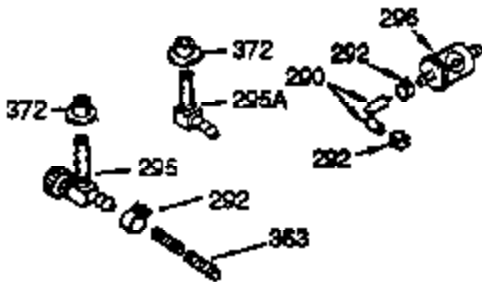

Ref #	Part Number	Qty	Description
37A	30322		Nut & Lockwasher, 8-32
62	650760		Screw, 8-32 x 3/8"
63	28545		Grommet, Plastic
129	650727		Screw, 5/16-18 x 1-3/4 (Use as required)
131	650737		Screw, 1/4-20 x 1/2" (Use as required)
131	650738		Screw, 1/4-20 x 5/8 (Use as required)
131A	650713		Screw, 5/16-18 x 5/8"
222A			Pop Rivet (Can be purchased locally)
274	35865		Gasket, Exhaust
275	33280A		Muffler
277	650729		Screw, 5/16-18 x 3-3/16" (Use as required)
277	651002		Screw, 5/16-18 x 4-1/4" (Use as required)
285A	33662		Hub & Screen Assy.
290	29774		Fuel Line (Braided 8-1/4")(21cm)(As required)
290	30962		Fuel Line (Braided 32")(80cm)(As required)
292	26460		Fuel Line Clamp (Use as required)
298	650665		Screw, 1/4-15 x 7/8"
300	34156A		Fuel Tank (Incl. 292 & 301) NOTE: These tanks were built with different size fuel inlet openings. Tanks with the 1-3/16" I.D. opening use fuel cap 34210. Tanks with the 1-1/2" I.D. opening use fuel cap 35355.
301A	410144B		Fuel Cap (White Plastic)(Standard) (Use as required) (1.5" I.D.)
301A	33032		Fuel Cap (Red Plastic) (Spurt Resistant, Low Profile) (Use as required) (1.5" I.D.)
301A	34210		Fuel Cap (Red Plastic) (Spurt Resistant, High Profile) (Use as required) (1.5" I.D.)
301A	35355		Fuel Cap (Red Plastic)(1.75" I.D.)
306	29673		* Gasket, Oil filler
337	34140		Cover, Carburetor
338A	31291		Plug, Cover
341	34155		Bracket, Lower fuel tank mtg.
342	650561		Screw, 1/4-20 x 5/8"
350	570629A		Primer Assy.
351	32180C		Line, Primer
370D	34144		Decal, Primer
414	33323		Opt.Muffler Screen (Mini-Bike application)
415	730130		Kit, Exhaust adapter (Incl. 274 & 277)
418	33700		Cover & Tube, Muffler (use as required)
419	650578		Screw, 8-18 x 3/8" (use as required)
421	730226		SAE 5W30 4-Cycle Engine Oil (Quart)
422	35824		Muffler Optional