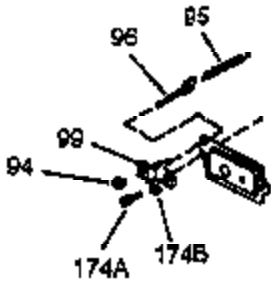

OPTIONAL MUFFLER
(QUIET)