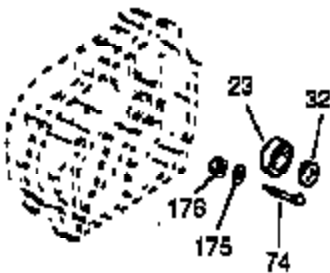

OPTIONAL MUFFLER
(QUIET)