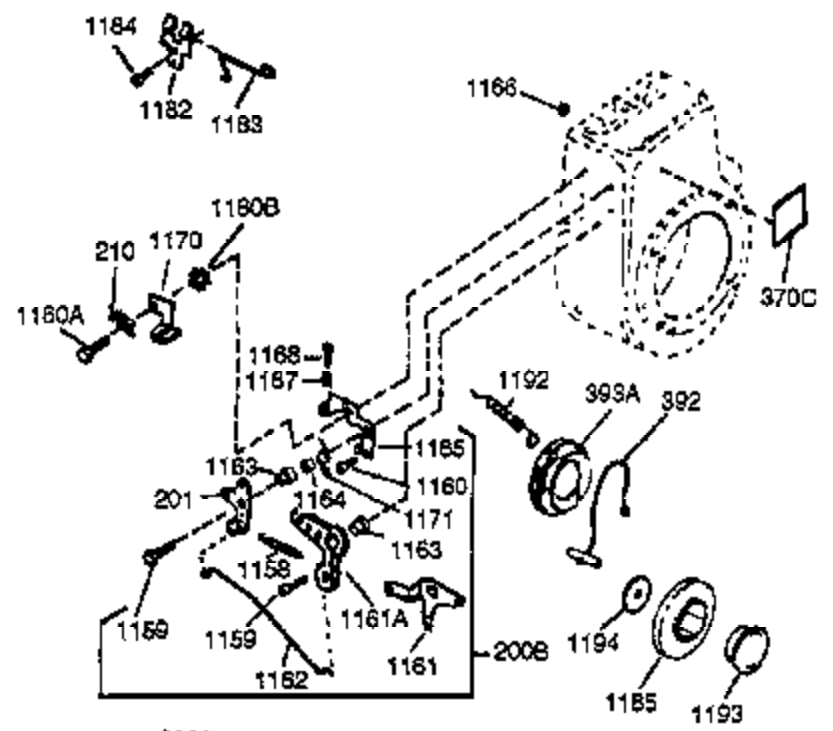

Ref #	Part Number	Qty	Description
37A	30322		Nut & Lockwasher, 8-32
129	650727		Screw, 5/16-18 x 1-3/4 (Use as required)
131	650737		Screw, 1/4-20 x 1/2" (Use as required)
131	650738		Screw, 1/4-20 x 5/8 (Use as required)
131A	650713		Screw, 5/16-18 x 5/8"
187	34349A		Flange, Carburetor mounting
187A	30196		Screw, 5/16-18 x 3/4"
200B	730152		Control Bracket (Incl.1158-1171)(As req.)
201	30201A		Lever, Speed control
222A			Pop Rivet (Can be purchased locally)
227	730127		Air Cleaner Ass'y. (Incl. 238, 239, 242, 246, 250) (Use as required)
238	28820		Screw, 10-32 x 1/2"
239	27272A		* Gasket, Air cleaner
241	33266		Bracket, Air cleaner
242	33267		Bracket, Air cleaner
245	33268		Element, Air cleaner
250B	33269A		Cover, Air cleaner
251	650513		Nut, Wing 1/4-20
285A	33662		Hub & Screen Assy.
290	29774		Fuel Line (Braided 8-1/4")(21cm)(As required)
290	30962		Fuel Line (Braided 32")(80cm)(As required)
291	30705		Fuel Line (Braided 16")(40cm)(As required)
293	34385		Impulse Fuel Pump NOTE: 34385 and 33715 (WIP)pumps are replaced by 35813 and 35800 (WIP) pumps. The 33010 (3000 series) repair kit is still available. The 35791 repair kit is used with the 35813 and 35800 fuel pumps.
293	33715		Impulse Fuel Pump NOTE: 34385 and 33715 (WIP)pumps are replaced by 35813 and 35800 (WIP) pumps. The 33010 (3000 series) repair kit is still available. The 35791 repair kit is used with the 35813 and 35800 fuel pumps.
294	33010		Fuel Pump Repair Kit NOTE: 34385 and 33715 (WIP)pumps are replaced by 35813 and 35800 (WIP) pumps. The 33010 (3000 series) repair kit is still available. The 35791 repair kit is used with the 35813 and 35800 fuel pumps.
294	35791		Fuel Pump Repair Kit NOTE: 34385 and 33715 (WIP)pumps are replaced by 35813 and 35800 (WIP) pumps. The 33010 (3000 series) repair kit is still available. The 35791 repair kit is used with the 35813 and 35800 fuel pumps.
301A	410144B		Fuel Cap (White Plastic)(Standard) (Use as required) (1.5" I.D.)
301A	33032		Fuel Cap (Red Plastic) (Spurt Resistant, Low Profile) (Use as required) (1.5" I.D.)
301A	34210		Fuel Cap (Red Plastic) (Spurt Resistant, High Profile) (Use as required) (1.5" I.D.)
301A	35355		Fuel Cap (Red Plastic)(1.75" I.D.)
303A	34237		Fitting, Fuel
303	32958		Fitting, Fuel
303	33713		Fitting, Fuel line elbow
306	29673		* Gasket, Oil filler
338A	31291		Plug, Cover
370	34346		Decal, Instruction
370	35274		Decal, Instruction
421	730226		SAE 5W30 4-Cycle Engine Oil (Quart)