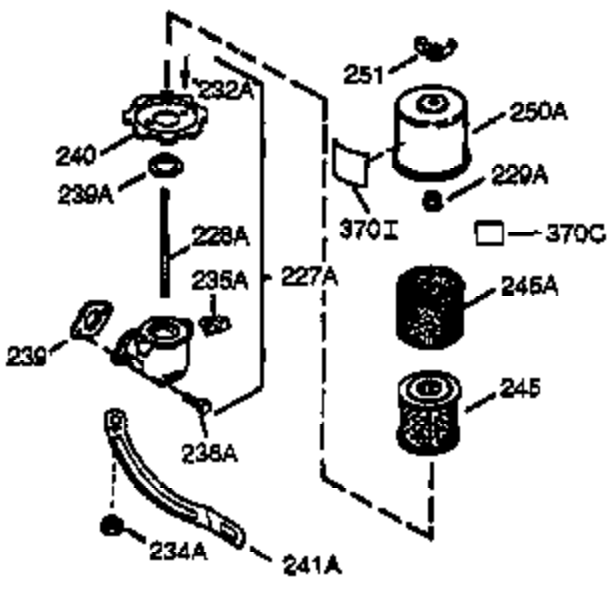

Ref #	Part Number	Qty	Description
37A	30322		Nut & Lockwasher, 8-32
129	650727		Screw, 5/16-18 x 1-3/4 (Use as required)
131	650737		Screw, 1/4-20 x 1/2" (Use as required)
131	650738		Screw, 1/4-20 x 5/8 (Use as required)
131A	650713		Screw, 5/16-18 x 5/8"
187	34349A		Flange, Carburetor mounting
187A	30196		Screw, 5/16-18 x 3/4"
200B	730152		Control Bracket (Incl.1158-1171)(As req.)
201	30201A		Lever, Speed control
222A			Pop Rivet (Can be purchased locally)
227	730127		Air Cleaner Ass'y. (Incl. 238, 239, 242, 246, 250) (Use as required)
238	28820		Screw, 10-32 x 1/2"
239	27272A		* Gasket, Air cleaner
241	33266		Bracket, Air cleaner
242	33267		Bracket, Air cleaner
245	33268		Element, Air cleaner
250B	33269A		Cover, Air cleaner
251	650513		Nut, Wing 1/4-20
285A	33662		Hub & Screen Assy.
290	29774		Fuel Line (Braided 8-1/4")(21cm)(As required)
290	30962		Fuel Line (Braided 32")(80cm)(As required)
291	30705		Fuel Line (Braided 16")(40cm)(As required)
293	34385		Impulse Fuel Pump NOTE: 34385 and 33715 (WIP)pumps are replaced by 35813 and 35800 (WIP) pumps. The 33010 (3000 series) repair kit is still available. The 35791 repair kit is used with the 35813 and 35800 fuel pumps.
293	33715		Impulse Fuel Pump NOTE: 34385 and 33715 (WIP)pumps are replaced by 35813 and 35800 (WIP) pumps. The 33010 (3000 series) repair kit is still available. The 35791 repair kit is used with the 35813 and 35800 fuel pumps.
294	33010		Fuel Pump Repair Kit NOTE: 34385 and 33715 (WIP)pumps are replaced by 35813 and 35800 (WIP) pumps. The 33010 (3000 series) repair kit is still available. The 35791 repair kit is used with the 35813 and 35800 fuel pumps.
294	35791		Fuel Pump Repair Kit NOTE: 34385 and 33715 (WIP)pumps are replaced by 35813 and 35800 (WIP) pumps. The 33010 (3000 series) repair kit is still available. The 35791 repair kit is used with the 35813 and 35800 fuel pumps.
301A	410144B		Fuel Cap (White Plastic)(Standard) (Use as required) (1.5" I.D.)
301A	33032		Fuel Cap (Red Plastic) (Spurt Resistant, Low Profile) (Use as required) (1.5" I.D.)
301A	34210		Fuel Cap (Red Plastic) (Spurt Resistant, High Profile) (Use as required) (1.5" I.D.)
301A	35355		Fuel Cap (Red Plastic)(1.75" I.D.)
303A	34237		Fitting, Fuel
303	32958		Fitting, Fuel
303	33713		Fitting, Fuel line elbow
306	29673		* Gasket, Oil filler
338A	31291		Plug, Cover
370	34346		Decal, Instruction
370	35274		Decal, Instruction
421	730226		SAE 5W30 4-Cycle Engine Oil (Quart)