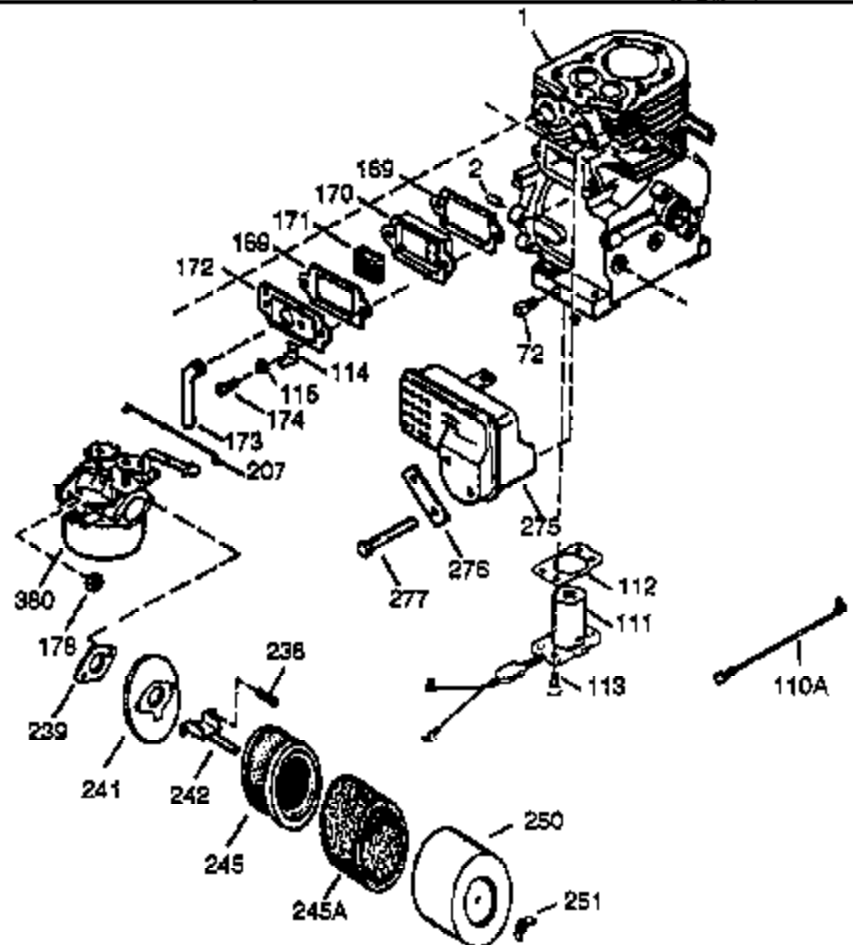

OPTIONAL MUFFLER
(QUIET)