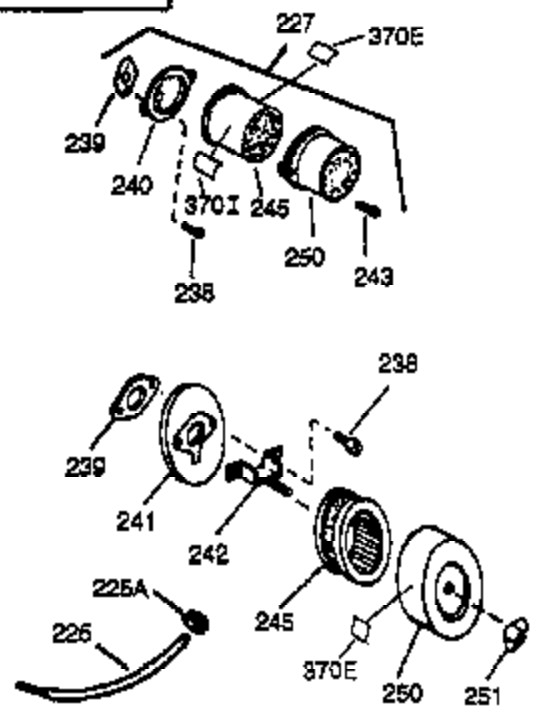

Ref #	Part Number	Qty	Description
37A	30322		Nut & Lockwasher, 8-32
129	650727		Screw, 5/16-18 x 1-3/4 (Use as required)
131	650737		Screw, 1/4-20 x 1/2" (Use as required)
131	650738		Screw, 1/4-20 x 5/8 (Use as required)
131A	650713		Screw, 5/16-18 x 5/8"
187	34349A		Flange, Carburetor mounting
187A	30196		Screw, 5/16-18 x 3/4"
200B	730152		Control Bracket (Incl.1158-1171)(As req.)
201	30201A		Lever, Speed control
222A			Pop Rivet (Can be purchased locally)
227	730127		Air Cleaner Ass'y. (Incl. 238, 239, 242, 246, 250) (Use as required)
238	28820		Screw, 10-32 x 1/2"
239	27272A		* Gasket, Air cleaner
241	33266		Bracket, Air cleaner
242	33267		Bracket, Air cleaner
245	33268		Element, Air cleaner
250B	33269A		Cover, Air cleaner
251	650513		Nut, Wing 1/4-20
285A	33662		Hub & Screen Assy.
290	29774		Fuel Line (Braided 8-1/4")(21cm)(As required)
290	30962		Fuel Line (Braided 32")(80cm)(As required)
291	30705		Fuel Line (Braided 16")(40cm)(As required)
293	34385		Impulse Fuel Pump NOTE: 34385 and 33715 (WIP)pumps are replaced by 35813 and 35800 (WIP) pumps. The 33010 (3000 series) repair kit is still available. The 35791 repair kit is used with the 35813 and 35800 fuel pumps.
293	33715		Impulse Fuel Pump NOTE: 34385 and 33715 (WIP)pumps are replaced by 35813 and 35800 (WIP) pumps. The 33010 (3000 series) repair kit is still available. The 35791 repair kit is used with the 35813 and 35800 fuel pumps.
294	33010		Fuel Pump Repair Kit NOTE: 34385 and 33715 (WIP)pumps are replaced by 35813 and 35800 (WIP) pumps. The 33010 (3000 series) repair kit is still available. The 35791 repair kit is used with the 35813 and 35800 fuel pumps.
294	35791		Fuel Pump Repair Kit NOTE: 34385 and 33715 (WIP)pumps are replaced by 35813 and 35800 (WIP) pumps. The 33010 (3000 series) repair kit is still available. The 35791 repair kit is used with the 35813 and 35800 fuel pumps.
301A	410144B		Fuel Cap (White Plastic)(Standard) (Use as required) (1.5" I.D.)
301A	33032		Fuel Cap (Red Plastic) (Spurt Resistant, Low Profile) (Use as required) (1.5" I.D.)
301A	34210		Fuel Cap (Red Plastic) (Spurt Resistant, High Profile) (Use as required) (1.5" I.D.)
301A	35355		Fuel Cap (Red Plastic)(1.75" I.D.)
303A	34237		Fitting, Fuel
303	32958		Fitting, Fuel
303	33713		Fitting, Fuel line elbow
306	29673		* Gasket, Oil filler
338A	31291		Plug, Cover
370	34346		Decal, Instruction
370	35274		Decal, Instruction
421	730226		SAE 5W30 4-Cycle Engine Oil (Quart)