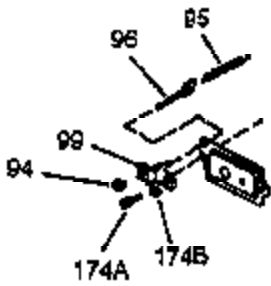

OPTIONAL MUFFLER
(QUIET)