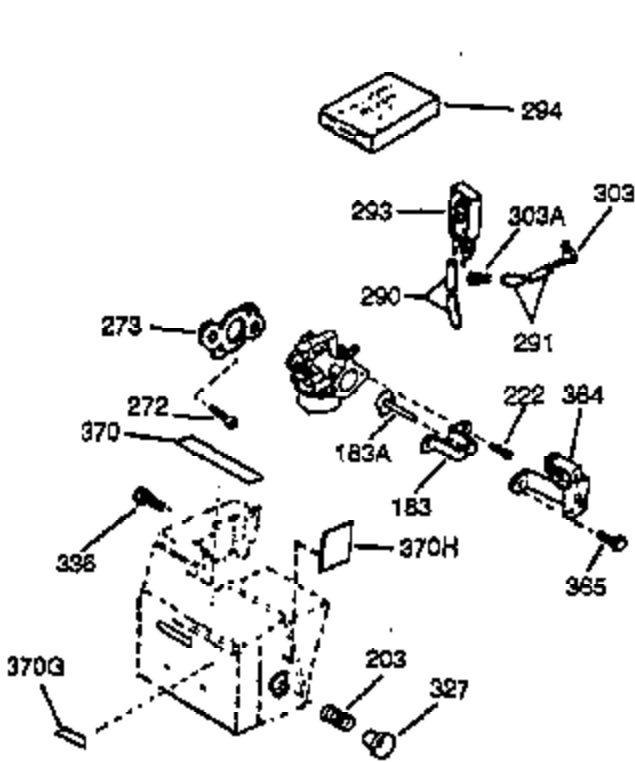

Ref #	Part Number	Qty	Description
37A	30322		Nut & Lockwasher, 8-32
129	650727		Screw, 5/16-18 x 1-3/4 (Use as required)
131	650737		Screw, 1/4-20 x 1/2" (Use as required)
131	650738		Screw, 1/4-20 x 5/8 (Use as required)
131A	650713		Screw, 5/16-18 x 5/8"
187	34349A		Flange, Carburetor mounting
187A	30196		Screw, 5/16-18 x 3/4"
200B	730152		Control Bracket (Incl.1158-1171)(As req.)
201	30201A		Lever, Speed control
222A			Pop Rivet (Can be purchased locally)
227	730127		Air Cleaner Ass'y. (Incl. 238, 239, 242, 246, 250) (Use as required)
238	28820		Screw, 10-32 x 1/2"
239	27272A		* Gasket, Air cleaner
241	33266		Bracket, Air cleaner
242	33267		Bracket, Air cleaner
245	33268		Element, Air cleaner
250B	33269A		Cover, Air cleaner
251	650513		Nut, Wing 1/4-20
285A	33662		Hub & Screen Assy.
290	29774		Fuel Line (Braided 8-1/4")(21cm)(As required)
290	30962		Fuel Line (Braided 32")(80cm)(As required)
291	30705		Fuel Line (Braided 16")(40cm)(As required)
293	34385		Impulse Fuel Pump NOTE: 34385 and 33715 (WIP)pumps are replaced by 35813 and 35800 (WIP) pumps. The 33010 (3000 series) repair kit is still available. The 35791 repair kit is used with the 35813 and 35800 fuel pumps.
293	33715		Impulse Fuel Pump NOTE: 34385 and 33715 (WIP)pumps are replaced by 35813 and 35800 (WIP) pumps. The 33010 (3000 series) repair kit is still available. The 35791 repair kit is used with the 35813 and 35800 fuel pumps.
294	33010		Fuel Pump Repair Kit NOTE: 34385 and 33715 (WIP)pumps are replaced by 35813 and 35800 (WIP) pumps. The 33010 (3000 series) repair kit is still available. The 35791 repair kit is used with the 35813 and 35800 fuel pumps.
294	35791		Fuel Pump Repair Kit NOTE: 34385 and 33715 (WIP)pumps are replaced by 35813 and 35800 (WIP) pumps. The 33010 (3000 series) repair kit is still available. The 35791 repair kit is used with the 35813 and 35800 fuel pumps.
301A	410144B		Fuel Cap (White Plastic)(Standard) (Use as required) (1.5" I.D.)
301A	33032		Fuel Cap (Red Plastic) (Spurt Resistant, Low Profile) (Use as required) (1.5" I.D.)
301A	34210		Fuel Cap (Red Plastic) (Spurt Resistant, High Profile) (Use as required) (1.5" I.D.)
301A	35355		Fuel Cap (Red Plastic)(1.75" I.D.)
303A	34237		Fitting, Fuel
303	32958		Fitting, Fuel
303	33713		Fitting, Fuel line elbow
306	29673		* Gasket, Oil filler
338A	31291		Plug, Cover
370	34346		Decal, Instruction
370	35274		Decal, Instruction
421	730226		SAE 5W30 4-Cycle Engine Oil (Quart)