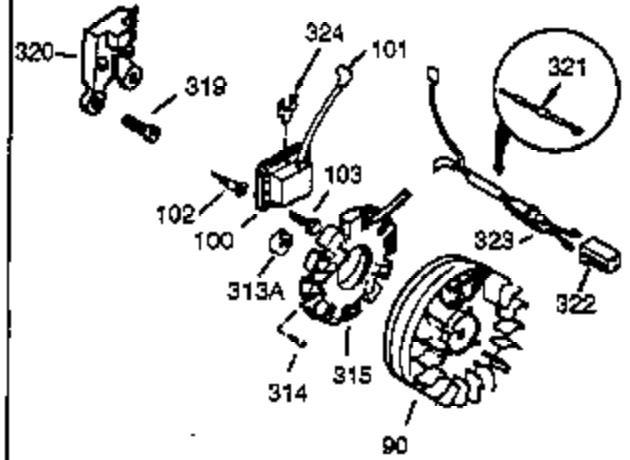

OPTIONAL MUFFLER
(QUIET)