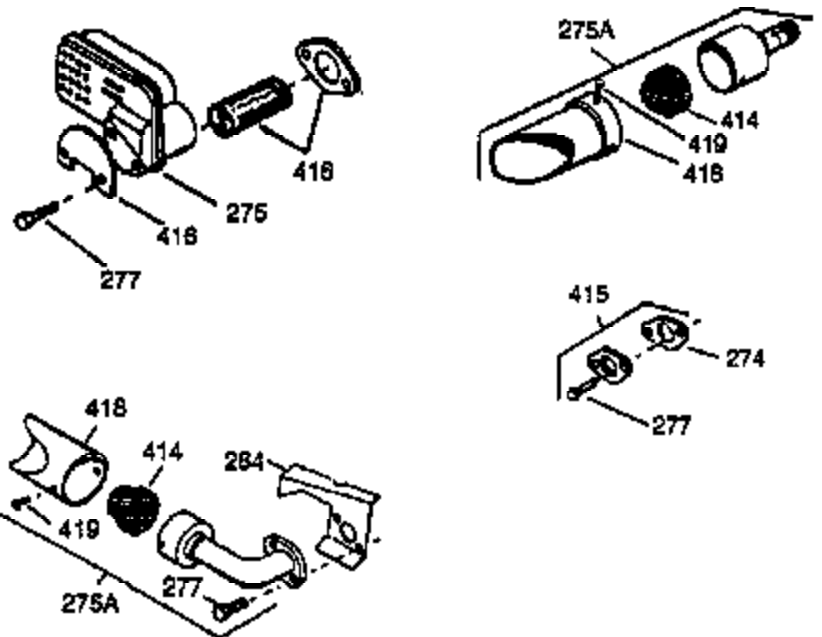

Ref #	Part Number	Qty	Description
301A	33032		Fuel Cap (Red Plastic) (Spurt Resistant, Low Profile) (Use as required) (1.5" I.D.)
	306 29673		* Gasket, Oil filler
	310 31297		Dipstick (Incl. 307)
310B	35941		Dipstick (Incl. 306)
	311 27625		Oil Fill Plug (Incl. 312)
	312 29673		* Gasket, Oil filler plug
338A	31291		Plug, Cover
	342 30063		Screw, Torx T-30, 1/4-20 x 1/2"
370A	34686		Decal, Name
	370 34346		Decal, Instruction
	370 35274		Decal, Instruction
	379 631725		Inlet Needle, Seat & Clip Assy.
	380 631983		Carburetor (Incl. 184 & 379) (Refer to Division 5, Section A, page A3-6 for breakdown or Fiche 18B, Grid E-5)
	400 33279G		* Gasket Set (Incl. items marked *)
	420 730225		SAE 30 4-Cycle Engine Oil (Quart)
	421 730226		SAE 5W30 4-Cycle Engine Oil (Quart)
	422 35824		Muffler Optional