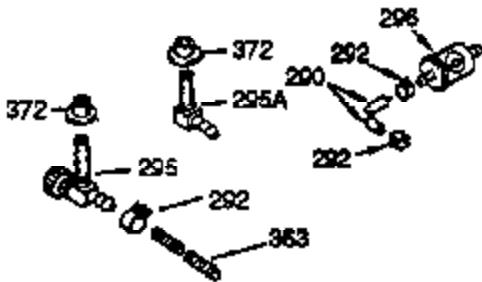

Ref #	Part Number	Qty	Description
301A	33032		Fuel Cap (Red Plastic) (Spurt Resistant, Low Profile) (Use as required) (1.5" I.D.)
	306 29673		* Gasket, Oil filler
	310 31297		Dipstick (Incl. 307)
310B	35941		Dipstick (Incl. 306)
	311 27625		Oil Fill Plug (Incl. 312)
	312 29673		* Gasket, Oil filler plug
338A	31291		Plug, Cover
	342 30063		Screw, Torx T-30, 1/4-20 x 1/2"
370A	34686		Decal, Name
	370 34346		Decal, Instruction
	370 35274		Decal, Instruction
	379 631725		Inlet Needle, Seat & Clip Assy.
	380 631983		Carburetor (Incl. 184 & 379) (Refer to Division 5, Section A, page A3-6 for breakdown or Fiche 18B, Grid E-5)
	400 33279G		* Gasket Set (Incl. items marked *)
	420 730225		SAE 30 4-Cycle Engine Oil (Quart)
	421 730226		SAE 5W30 4-Cycle Engine Oil (Quart)
	422 35824		Muffler Optional