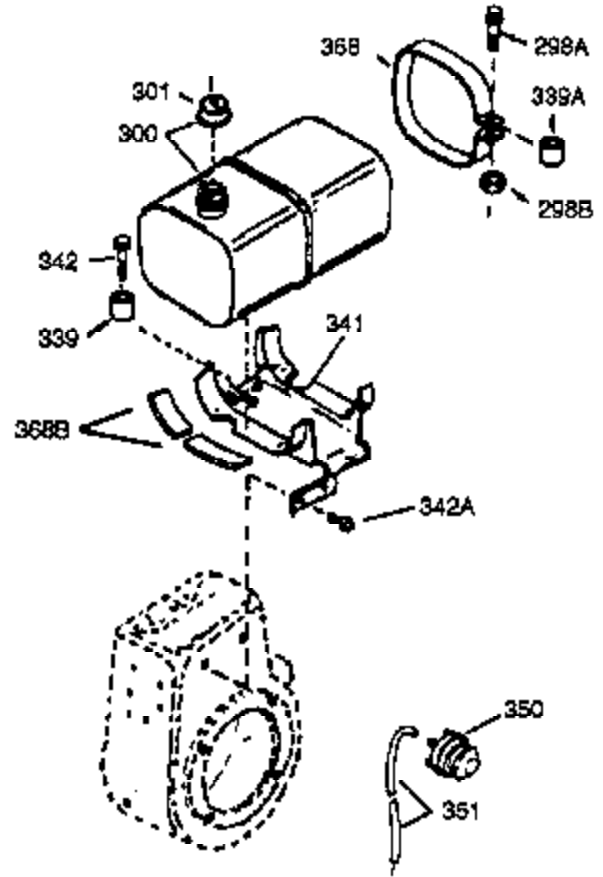

Ref #	Part Number	Qty	Description
301A	33032		Fuel Cap (Red Plastic) (Spurt Resistant, Low Profile) (Use as required) (1.5" I.D.)
	306 29673		* Gasket, Oil filler
	310 31297		Dipstick (Incl. 307)
310B	35941		Dipstick (Incl. 306)
	311 27625		Oil Fill Plug (Incl. 312)
	312 29673		* Gasket, Oil filler plug
338A	31291		Plug, Cover
	342 30063		Screw, Torx T-30, 1/4-20 x 1/2"
370A	34686		Decal, Name
	370 34346		Decal, Instruction
	370 35274		Decal, Instruction
	379 631725		Inlet Needle, Seat & Clip Assy.
	380 631983		Carburetor (Incl. 184 & 379) (Refer to Division 5, Section A, page A3-6 for breakdown or Fiche 18B, Grid E-5)
	400 33279G		* Gasket Set (Incl. items marked *)
	420 730225		SAE 30 4-Cycle Engine Oil (Quart)
	421 730226		SAE 5W30 4-Cycle Engine Oil (Quart)
	422 35824		Muffler Optional