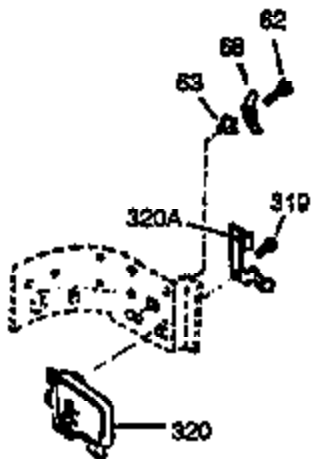

Ref #	Part Number	Qty	Description
301A	33032		Fuel Cap (Red Plastic) (Spurt Resistant, Low Profile) (Use as required) (1.5" I.D.)
	306 29673		* Gasket, Oil filler
	310 31297		Dipstick (Incl. 307)
310B	35941		Dipstick (Incl. 306)
	311 27625		Oil Fill Plug (Incl. 312)
	312 29673		* Gasket, Oil filler plug
338A	31291		Plug, Cover
	342 30063		Screw, Torx T-30, 1/4-20 x 1/2"
370A	34686		Decal, Name
	370 34346		Decal, Instruction
	370 35274		Decal, Instruction
	379 631725		Inlet Needle, Seat & Clip Assy.
	380 631983		Carburetor (Incl. 184 & 379) (Refer to Division 5, Section A, page A3-6 for breakdown or Fiche 18B, Grid E-5)
	400 33279G		* Gasket Set (Incl. items marked *)
	420 730225		SAE 30 4-Cycle Engine Oil (Quart)
	421 730226		SAE 5W30 4-Cycle Engine Oil (Quart)
	422 35824		Muffler Optional