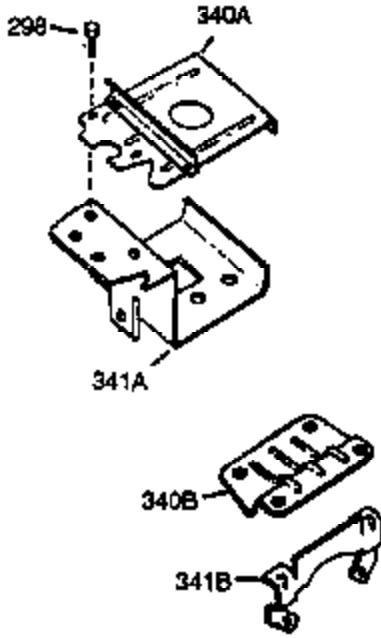

Ref #	Part Number	Qty	Description
301A	33032		Fuel Cap (Red Plastic) (Spurt Resistant, Low Profile) (Use as required) (1.5" I.D.)
	306 29673		* Gasket, Oil filler
	310 31297		Dipstick (Incl. 307)
310B	35941		Dipstick (Incl. 306)
	311 27625		Oil Fill Plug (Incl. 312)
	312 29673		* Gasket, Oil filler plug
338A	31291		Plug, Cover
	342 30063		Screw, Torx T-30, 1/4-20 x 1/2"
370A	34686		Decal, Name
	370 34346		Decal, Instruction
	370 35274		Decal, Instruction
	379 631725		Inlet Needle, Seat & Clip Assy.
	380 631983		Carburetor (Incl. 184 & 379) (Refer to Division 5, Section A, page A3-6 for breakdown or Fiche 18B, Grid E-5)
	400 33279G		* Gasket Set (Incl. items marked *)
	420 730225		SAE 30 4-Cycle Engine Oil (Quart)
	421 730226		SAE 5W30 4-Cycle Engine Oil (Quart)
	422 35824		Muffler Optional