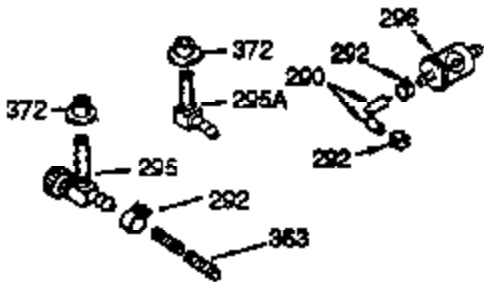

Engine Parts List #1

Ref #	Part Number	Qty	Description
301A	33032		Fuel Cap (Red Plastic) (Spurt Resistant, Low Profile) (Use as required) (1.5" I.D.)
	306 29673		* Gasket, Oil filler
	310 31297		Dipstick (Incl. 307)
310B	35941		Dipstick (Incl. 306)
	311 27625		Oil Fill Plug (Incl. 312)
	312 29673		* Gasket, Oil filler plug
338A	31291		Plug, Cover
	342 30063		Screw, Torx T-30, 1/4-20 x 1/2"
370A	550223		Decal, Name
	370 34346		Decal, Instruction
	370 35274		Decal, Instruction
	379 631725		Inlet Needle, Seat & Clip Assy.
	380 631983		Carburetor (Incl. 184 & 379) (Refer to Division 5, Section A, page A3-6 for breakdown or Fiche 18B, Grid E-5)
	400 33279G		* Gasket Set (Incl. items marked *)
	420 730225		SAE 30 4-Cycle Engine Oil (Quart)
	421 730226		SAE 5W30 4-Cycle Engine Oil (Quart)
	422 35824		Muffler Optional