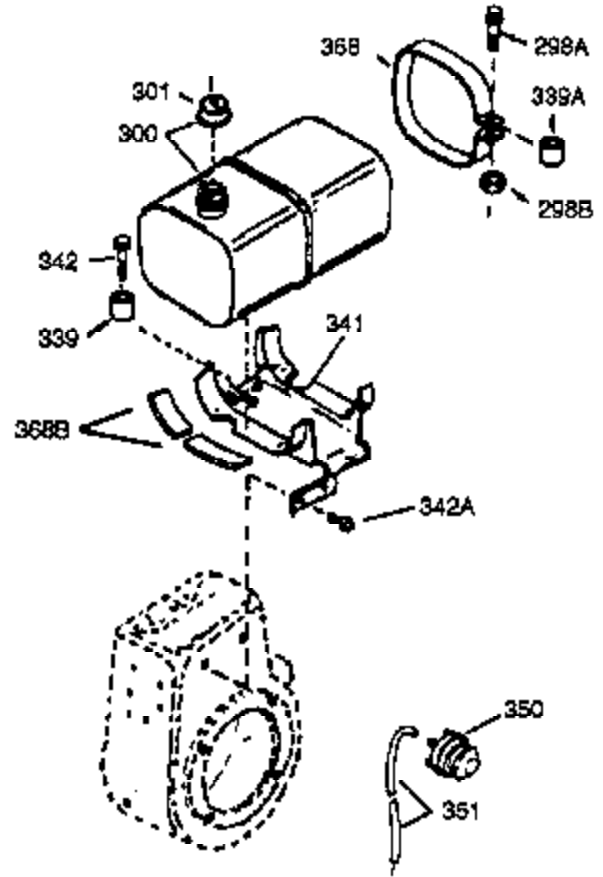

Engine Parts List #1

Ref #	Part Number	Qty	Description
301A	33032		Fuel Cap (Red Plastic) (Spurt Resistant, Low Profile) (Use as required) (1.5" I.D.)
	306 29673		* Gasket, Oil filler
	310 31297		Dipstick (Incl. 307)
310B	35941		Dipstick (Incl. 306)
	311 27625		Oil Fill Plug (Incl. 312)
	312 29673		* Gasket, Oil filler plug
338A	31291		Plug, Cover
	342 30063		Screw, Torx T-30, 1/4-20 x 1/2"
370A	550223		Decal, Name
	370 34346		Decal, Instruction
	370 35274		Decal, Instruction
	379 631725		Inlet Needle, Seat & Clip Assy.
	380 631983		Carburetor (Incl. 184 & 379) (Refer to Division 5, Section A, page A3-6 for breakdown or Fiche 18B, Grid E-5)
	400 33279G		* Gasket Set (Incl. items marked *)
	420 730225		SAE 30 4-Cycle Engine Oil (Quart)
	421 730226		SAE 5W30 4-Cycle Engine Oil (Quart)
	422 35824		Muffler Optional