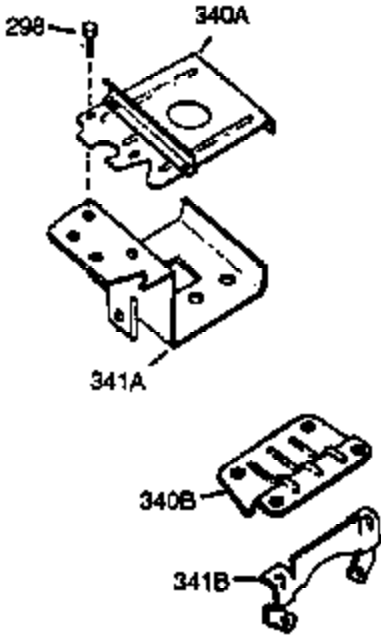

Engine Parts List #1

Ref #	Part Number	Qty	Description
301A	33032		Fuel Cap (Red Plastic) (Spurt Resistant, Low Profile) (Use as required) (1.5" I.D.)
	306 29673		* Gasket, Oil filler
	310 31297		Dipstick (Incl. 307)
310B	35941		Dipstick (Incl. 306)
	311 27625		Oil Fill Plug (Incl. 312)
	312 29673		* Gasket, Oil filler plug
338A	31291		Plug, Cover
	342 30063		Screw, Torx T-30, 1/4-20 x 1/2"
370A	550223		Decal, Name
	370 34346		Decal, Instruction
	370 35274		Decal, Instruction
	379 631725		Inlet Needle, Seat & Clip Assy.
	380 631983		Carburetor (Incl. 184 & 379) (Refer to Division 5, Section A, page A3-6 for breakdown or Fiche 18B, Grid E-5)
	400 33279G		* Gasket Set (Incl. items marked *)
	420 730225		SAE 30 4-Cycle Engine Oil (Quart)
	421 730226		SAE 5W30 4-Cycle Engine Oil (Quart)
	422 35824		Muffler Optional