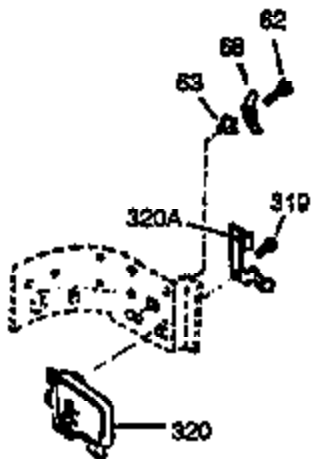

Engine Parts List #1

Ref #	Part Number	Qty	Description
301A	33032		Fuel Cap (Red Plastic) (Spurt Resistant, Low Profile) (Use as required) (1.5" I.D.)
	306 29673		* Gasket, Oil filler
	310 31297		Dipstick (Incl. 307)
310B	35941		Dipstick (Incl. 306)
	311 27625		Oil Fill Plug (Incl. 312)
	312 29673		* Gasket, Oil filler plug
338A	31291		Plug, Cover
	342 30063		Screw, Torx T-30, 1/4-20 x 1/2"
370A	550223		Decal, Name
	370 34346		Decal, Instruction
	370 35274		Decal, Instruction
	379 631725		Inlet Needle, Seat & Clip Assy.
	380 631983		Carburetor (Incl. 184 & 379) (Refer to Division 5, Section A, page A3-6 for breakdown or Fiche 18B, Grid E-5)
	400 33279G		* Gasket Set (Incl. items marked *)
	420 730225		SAE 30 4-Cycle Engine Oil (Quart)
	421 730226		SAE 5W30 4-Cycle Engine Oil (Quart)
	422 35824		Muffler Optional