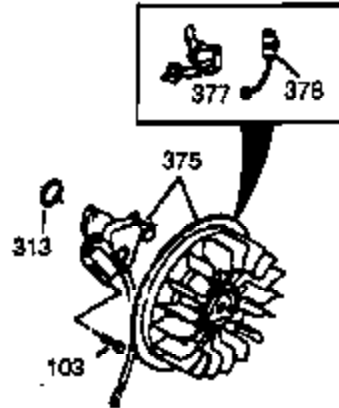

OPTIONAL MUFFLER
(QUIET)