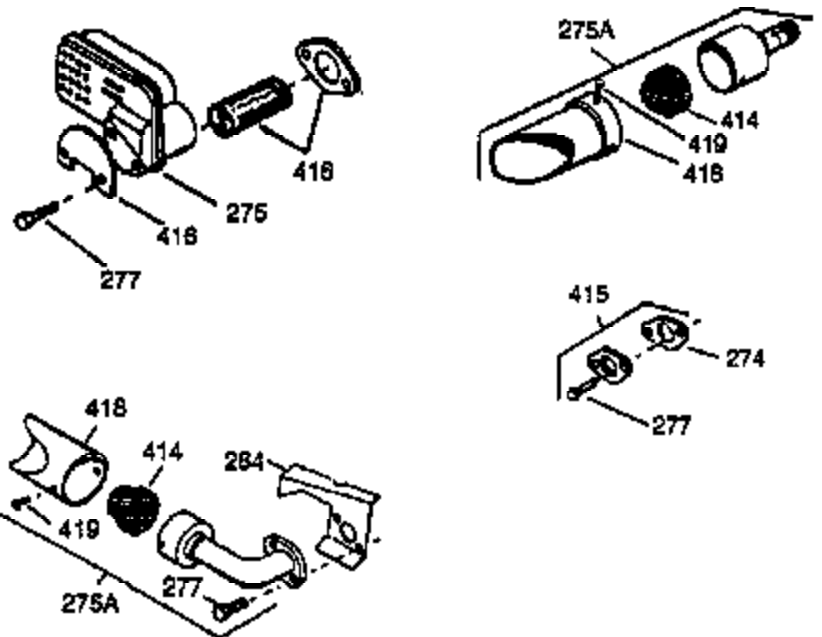

Engine Parts List #1

Ref #	Part Number	Qty	Description
301A	33032		Fuel Cap (Red Plastic) (Spurt Resistant, Low Profile) (Use as required) (1.5" I.D.)
	306 29673		* Gasket, Oil filler
	310 31297		Dipstick (Incl. 307)
310B	35941		Dipstick (Incl. 306)
	311 27625		Oil Fill Plug (Incl. 312)
	312 29673		* Gasket, Oil filler plug
338A	31291		Plug, Cover
	342 30063		Screw, Torx T-30, 1/4-20 x 1/2"
370A	550223		Decal, Name
	370 34346		Decal, Instruction
	370 35274		Decal, Instruction
	379 631725		Inlet Needle, Seat & Clip Assy.
	380 631983		Carburetor (Incl. 184 & 379) (Refer to Division 5, Section A, page A3-6 for breakdown or Fiche 18B, Grid E-5)
	400 33279G		* Gasket Set (Incl. items marked *)
	420 730225		SAE 30 4-Cycle Engine Oil (Quart)
	421 730226		SAE 5W30 4-Cycle Engine Oil (Quart)
	422 35824		Muffler Optional