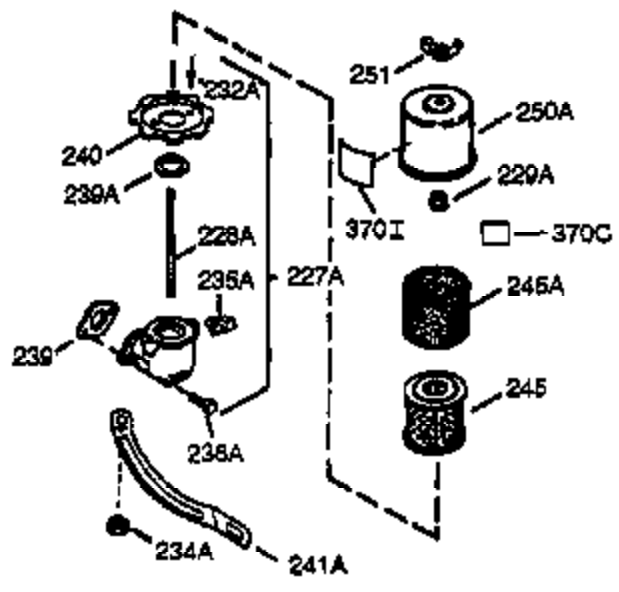

Ref #	Part Number	Qty	Description
19B	28942		Screw, 10-32 x 3/8"
19	33857		Spring Assy., Extension (Incl. 19B)
37A	30322		Nut & Lockwasher, 8-32
129	650727		Screw, 5/16-18 x 1-3/4 (Use as required)
131	650737		Screw, 1/4-20 x 1/2" (Use as required)
131	650738		Screw, 1/4-20 x 5/8 (Use as required)
131A	650713		Screw, 5/16-18 x 5/8"
187	34349A		Flange, Carburetor mounting
187A	30196		Screw, 5/16-18 x 3/4"
200B	730152		Control Bracket (Incl.1158-1171)(As req.)
203	31342		Spring, Compression
204	650549		Screw, 5-40 x 7/16"
210	27793		Clip, Conduit
211	28942		Screw, 10-32 x 3/8"
222A			Pop Rivet (Can be purchased locally)
227	730127		Air Cleaner Ass'y. (Incl. 238, 239, 242, 246, 250) (Use as required)
238	28820		Screw, 10-32 x 1/2"
239	27272A		* Gasket, Air cleaner
241	33266		Bracket, Air cleaner
242	33267		Bracket, Air cleaner
245	33268		Element, Air cleaner
250B	33269A		Cover, Air cleaner
251	650513		Nut, Wing 1/4-20
285A	33662		Hub & Screen Assy.
290	29774		Fuel Line (Braided 8-1/4")(21cm)(As required)
290	30962		Fuel Line (Braided 32")(80cm)(As required)
291	30705		Fuel Line (Braided 16")(40cm)(As required)
293	34385		Impulse Fuel Pump NOTE: 34385 and 33715 (WIP)pumps are replaced by 35813 and 35800 (WIP) pumps. The 33010 (3000 series) repair kit is still available. The 35791 repair kit is used with the 35813 and 35800 fuel pumps.
293	33715		Impulse Fuel Pump NOTE: 34385 and 33715 (WIP)pumps are replaced by 35813 and 35800 (WIP) pumps. The 33010 (3000 series) repair kit is still available. The 35791 repair kit is used with the 35813 and 35800 fuel pumps.
294	33010		Fuel Pump Repair Kit NOTE: 34385 and 33715 (WIP)pumps are replaced by 35813 and 35800 (WIP) pumps. The 33010 (3000 series) repair kit is still available. The 35791 repair kit is used with the 35813 and 35800 fuel pumps.
294	35791		Fuel Pump Repair Kit NOTE: 34385 and 33715 (WIP)pumps are replaced by 35813 and 35800 (WIP) pumps. The 33010 (3000 series) repair kit is still available. The 35791 repair kit is used with the 35813 and 35800 fuel pumps.
301A	410144B		Fuel Cap (White Plastic)(Standard) (Use as required) (1.5" I.D.)
301A	33032		Fuel Cap (Red Plastic) (Spurt Resistant, Low Profile) (Use as required) (1.5" I.D.)
301A	34210		Fuel Cap (Red Plastic) (Spurt Resistant, High Profile) (Use as required) (1.5" I.D.)
301A	35355		Fuel Cap (Red Plastic)(1.75" I.D.)
303A	34237		Fitting, Fuel
303	32958		Fitting, Fuel
303	33713		Fitting, Fuel line elbow