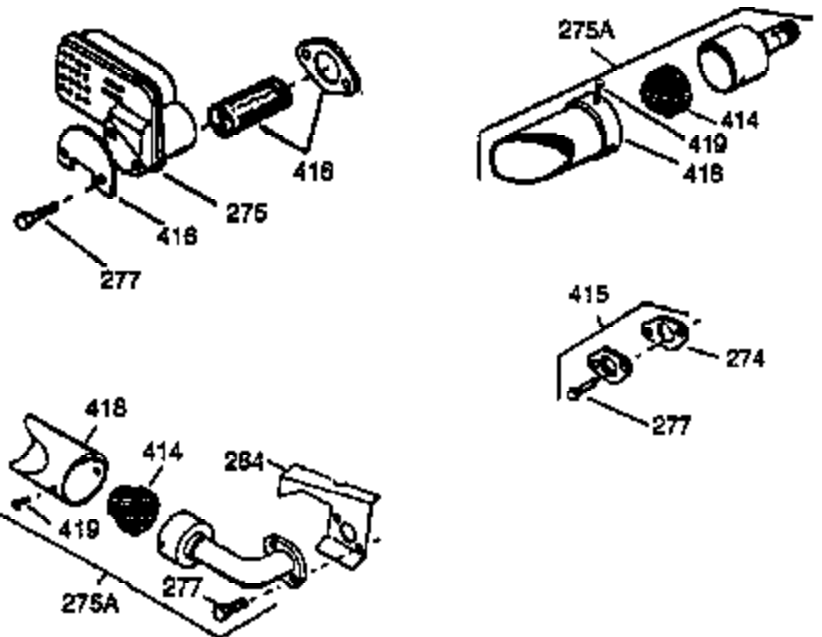

Ref #	Part Number	Qty	Description
37A	30322		Nut & Lockwasher, 8-32
129	650727		Screw, 5/16-18 x 1-3/4 (Use as required)
131A	650713		Screw, 5/16-18 x 5/8"
131	650737		Screw, 1/4-20 x 1/2" (Use as required)
131	650738		Screw, 1/4-20 x 5/8 (Use as required)
187A	30196		Screw, 5/16-18 x 3/4"
187	34349A		Flange, Carburetor mounting
222A			Pop Rivet (Can be purchased locally)
250B	33269A		Cover, Air cleaner
274	35865		Gasket, Exhaust
275A	33714		Muffler (Incl. 284, 284A & 414)
277	650729		Screw, 5/16-18 x 3-3/16" (Use as required)
277	651002		Screw, 5/16-18 x 4-1/4" (Use as required)
284	34390		Deflector
285A	33662		Hub & Screen Assy.
290	29774		Fuel Line (Braided 8-1/4")(21cm)(As required)
290	30962		Fuel Line (Braided 32")(80cm)(As required)
292	26460		Fuel Line Clamp (Use as required)
298	650665		Screw, 1/4-15 x 7/8"
300	34156A		Fuel Tank (Incl. 292 & 301) NOTE: These tanks were built with different size fuel inlet openings. Tanks with the 1-3/16" I.D. opening use fuel cap 34210. Tanks with the 1-1/2" I.D. opening use fuel cap 35355.
301A	410144B		Fuel Cap (White Plastic)(Standard) (Use as required) (1.5" I.D.)
301A	33032		Fuel Cap (Red Plastic) (Spurt Resistant, Low Profile) (Use as required) (1.5" I.D.)
301A	34210		Fuel Cap (Red Plastic) (Spurt Resistant, High Profile) (Use as required) (1.5" I.D.)
301A	35355		Fuel Cap (Red Plastic)(1.75" I.D.)
306	29673		* Gasket, Oil filler
338A	31291		Plug, Cover
341	34155		Bracket, Lower fuel tank mtg.
342	650561		Screw, 1/4-20 x 5/8"
414	33323		Opt.Muffler Screen (Mini-Bike application)
415	730130		Kit, Exhaust adapter (Incl. 274 & 277)
418	33700		Cover & Tube, Muffler (use as required)
419	650578		Screw, 8-18 x 3/8" (use as required)
421	730226		SAE 5W30 4-Cycle Engine Oil (Quart)
422	35824		Muffler Optional