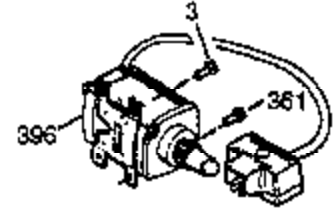

OPTIONAL 110-120 VOLT
STARTER MOTOR KIT