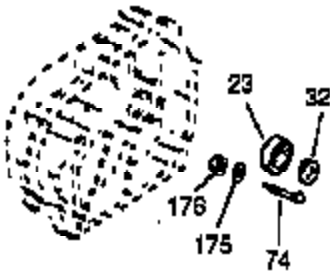

OPTIONAL MUFFLER
(QUIET)