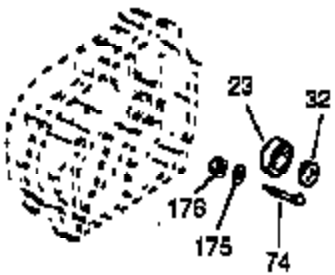

OPTIONAL MUFFLER
(QUIET)