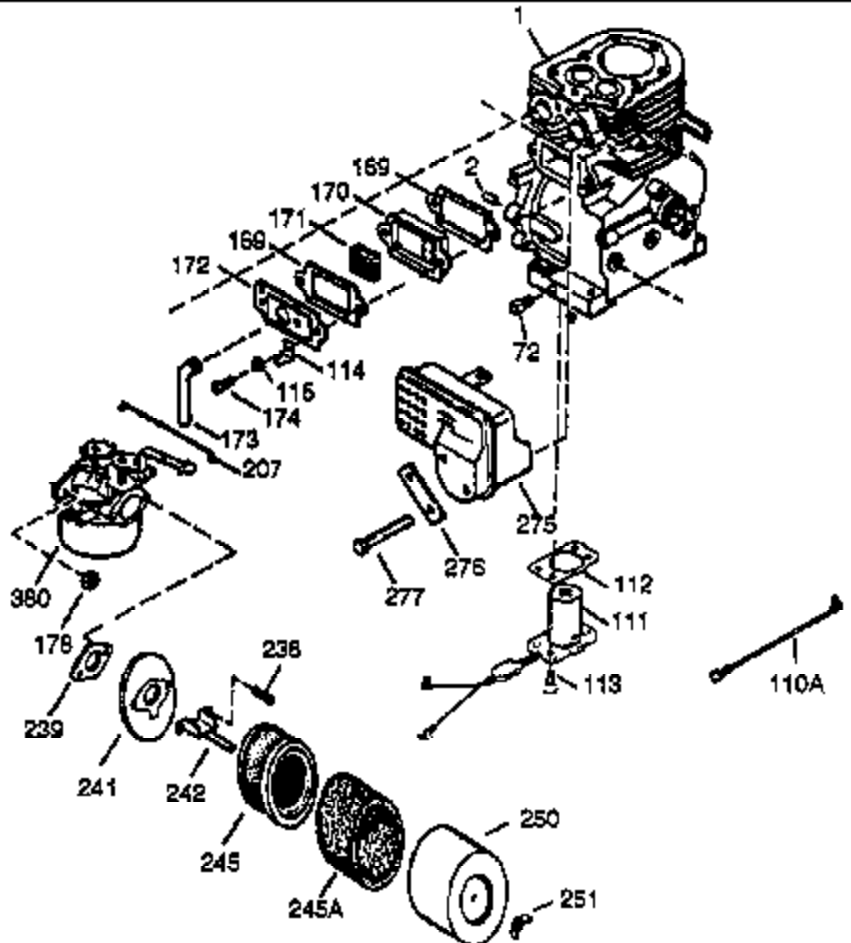

OPTIONAL MUFFLER
(QUIET)