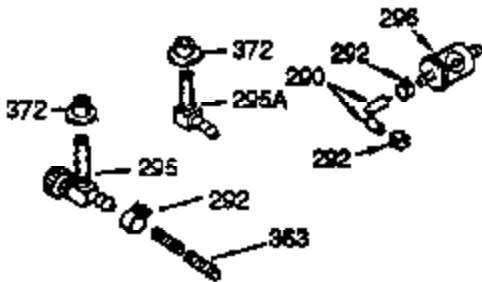

Ref #	Part Number	Qty	Description
37A	30322		Nut & Lockwasher, 8-32
129	650727		Screw, 5/16-18 x 1-3/4 (Use as required)
131	650737		Screw, 1/4-20 x 1/2" (Use as required)
131	650738		Screw, 1/4-20 x 5/8 (Use as required)
131A	650713		Screw, 5/16-18 x 5/8"
222A			Pop Rivet (Can be purchased locally)
274	35865		Gasket, Exhaust
275	33280A		Muffler
277	650729		Screw, 5/16-18 x 3-3/16" (Use as required)
277	651002		Screw, 5/16-18 x 4-1/4" (Use as required)
285A	33662		Hub & Screen Assy.
290	29774		Fuel Line (Braided 8-1/4")(21cm)(As required)
290	30962		Fuel Line (Braided 32")(80cm)(As required)
292	26460		Fuel Line Clamp (Use as required)
295	33351		Fuel Shut-Off Valve (Incl. 372)
298	30063		Screw, 1/4-20 x 1/2"
300	33350		Fuel Tank (Incl. 295 & 301)
301A	410144B		Fuel Cap (White Plastic)(Standard) (Use as required) (1.5" I.D.)
301A	33032		Fuel Cap (Red Plastic) (Spurt Resistant, Low Profile) (Use as required) (1.5" I.D.)
301A	34210		Fuel Cap (Red Plastic) (Spurt Resistant, High Profile) (Use as required) (1.5" I.D.)
301A	35355		Fuel Cap (Red Plastic)(1.75" I.D.)
306	29673		* Gasket, Oil filler
337	33460		Cover, Carburetor
338A	31291		Plug, Cover
340A	33383A		Plate, Upper fuel tank mtg.
341A	33381		Fuel Tank Bracket
342	650561		Screw, 1/4-20 x 5/8"
363	28819		Spring, Fuel line
370D	33724		Primer Decal
372	33679		Bushing, Fuel fitting
414	33323		Opt.Muffler Screen (Mini-Bike application)
415	730130		Kit, Exhaust adapter (Incl. 274 & 277)
418	33700		Cover & Tube, Muffler (use as required)
419	650578		Screw, 8-18 x 3/8" (use as required)
421	730226		SAE 5W30 4-Cycle Engine Oil (Quart)
422	35824		Muffler Optional