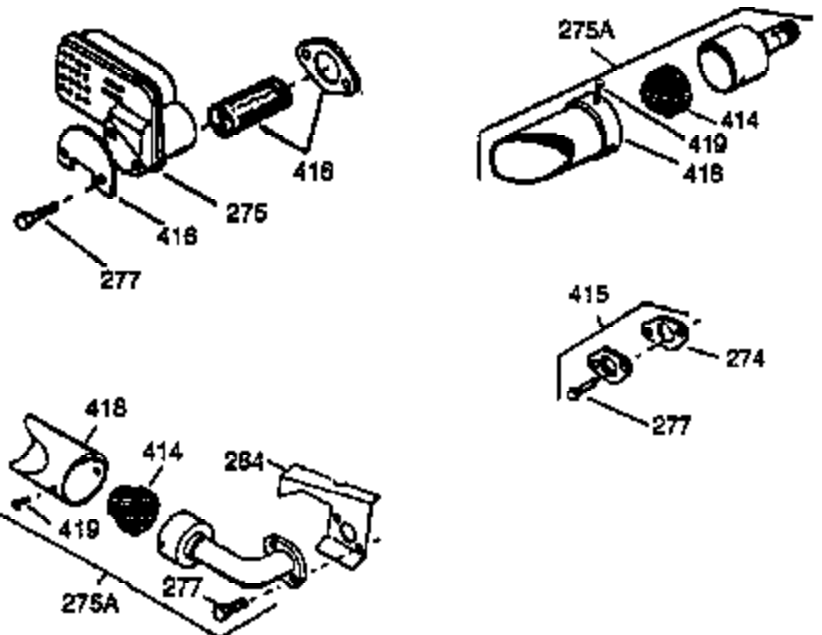

Ref #	Part Number	Qty	Description
37A	30322		Nut & Lockwasher, 8-32
129	650727		Screw, 5/16-18 x 1-3/4 (Use as required)
131	650737		Screw, 1/4-20 x 1/2" (Use as required)
131	650738		Screw, 1/4-20 x 5/8 (Use as required)
131A	650713		Screw, 5/16-18 x 5/8"
222A			Pop Rivet (Can be purchased locally)
274	35865		Gasket, Exhaust
275	33280A		Muffler
277	650729		Screw, 5/16-18 x 3-3/16" (Use as required)
277	651002		Screw, 5/16-18 x 4-1/4" (Use as required)
285A	33662		Hub & Screen Assy.
290	29774		Fuel Line (Braided 8-1/4")(21cm)(As required)
290	30962		Fuel Line (Braided 32")(80cm)(As required)
292	26460		Fuel Line Clamp (Use as required)
295	33351		Fuel Shut-Off Valve (Incl. 372)
298	30063		Screw, 1/4-20 x 1/2"
300	33350		Fuel Tank (Incl. 295 & 301)
301A	410144B		Fuel Cap (White Plastic)(Standard) (Use as required) (1.5" I.D.)
301A	33032		Fuel Cap (Red Plastic) (Spurt Resistant, Low Profile) (Use as required) (1.5" I.D.)
301A	34210		Fuel Cap (Red Plastic) (Spurt Resistant, High Profile) (Use as required) (1.5" I.D.)
301A	35355		Fuel Cap (Red Plastic)(1.75" I.D.)
306	29673		* Gasket, Oil filler
337	33460		Cover, Carburetor
338A	31291		Plug, Cover
340A	33383A		Plate, Upper fuel tank mtg.
341A	33381		Fuel Tank Bracket
342	650561		Screw, 1/4-20 x 5/8"
363	28819		Spring, Fuel line
370D	33724		Primer Decal
372	33679		Bushing, Fuel fitting
414	33323		Opt.Muffler Screen (Mini-Bike application)
415	730130		Kit, Exhaust adapter (Incl. 274 & 277)
418	33700		Cover & Tube, Muffler (use as required)
419	650578		Screw, 8-18 x 3/8" (use as required)
421	730226		SAE 5W30 4-Cycle Engine Oil (Quart)
422	35824		Muffler Optional