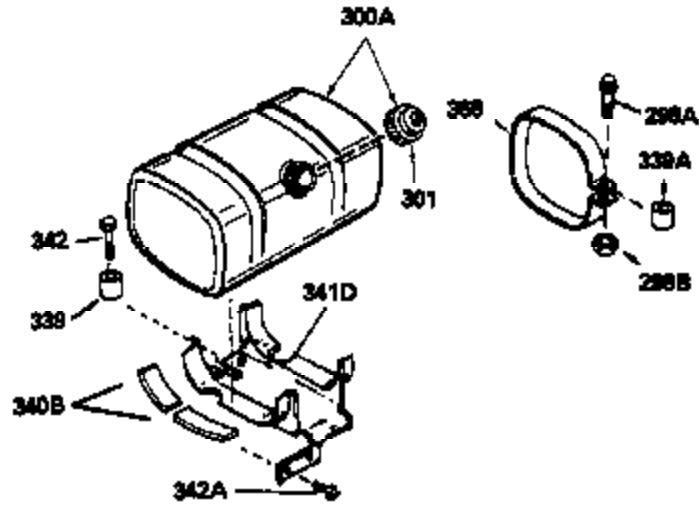

OPTIONAL
DEBRIS SCREEN KIT