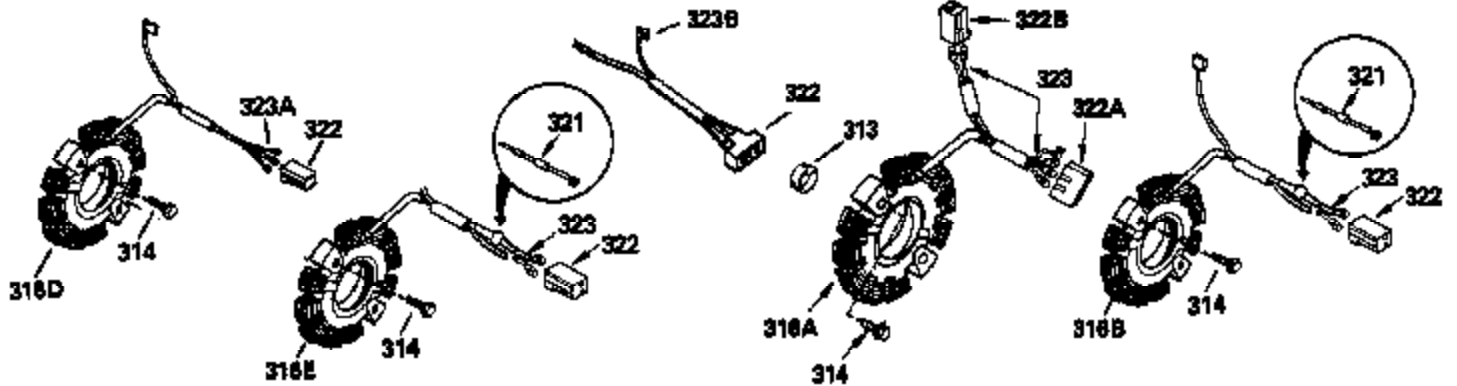

OPTIONAL
DEBRIS SCREEN KIT