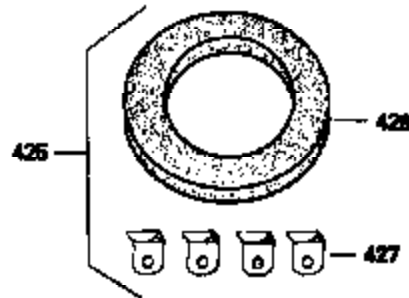

OPTIONAL
STARTER MUFF KIT