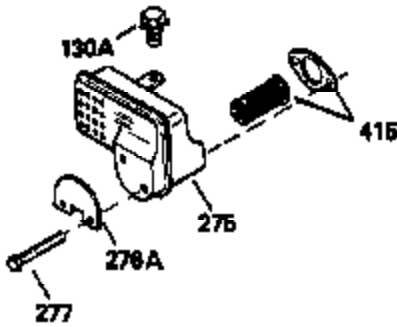

ILLUSTRATION SHOWS TYPICAL PARTS ONLY. ORDER BY PART NUMBER. PARTS NOT LISTED ARE SUPPLIED BY OEM.

Ref #	Part Number	Qty	Description
16	33454	1	Governor Lever
17	29916	1	Governor Lever Clamp
18	650548	1	Screw, 8-32 x 5/16"
19	34663	1	Speed Control Spring
23	33627	1	Ball Bearing
28	30322	1	Lock Nut, 8-32
30	35216	1	Crankshaft
32	650625	1	Washer
32A	33628	1	Washer
35	29826	1	Screw, 10-32 x 3/4"
36	29918	1	Lock Washer
37	29216	1	Lock Nut, 10-32
38	29642	1	Retaining Ring
69	35262	1	* Cylinder Cover Gasket
70	33626B	1	Cylinder Cover (Incl. 74,75,80,175 & 176)
74	31855	2	Bearing Retainer
75	33625	1	Oil Seal
86	650488	7	Screw, 1/4-20 x 1-1/4"
87	650493	1	Screw, 1/4-20 x 1-3/4"
89	32589	1	Flywheel Key
108	29783	1	Crankshaft Pin
109	33245	1	Crankshaft Gear
130A	650727	2	Screw, 5/16-18 x 1-3/4"
130B	650713	2	Screw, 5/16-18 x 5/8"
175	650778	2	Lock Washer
176	650580	2	Lock Nut, 10-24
232	xxxxx	2	# Pop Rivet (1/8") (Can be purchased locally)
242	35045	1	Air Cleaner Bracket
250	34702	1	Air Cleaner Cover
264A	650802	1	Screw, 1/4-20 x 5/8"
275	34185A	1	Muffler
277	650729	2	Screw, 5/16-18 x 3-3/16"
296	34279B	1	Fuel Filter (Incl. 292)
298	650665	2	Screw, 1/4-15 x 3/4"
301	35355	1	Fuel Cap
307	35499	1	"O" Ring