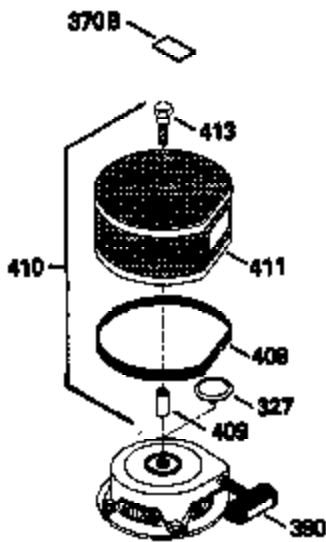

OPTIONAL
DEBRIS SCREEN KIT