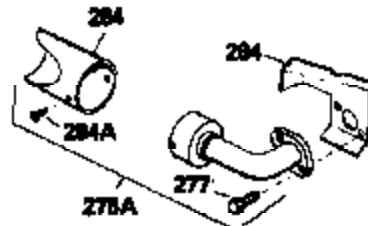

ILLUSTRATION SHOWS TYPICAL PARTS ONLY. ORDER BY PART NUMBER. PARTS NOT LISTED ARE SUPPLIED BY OEM.

Ref #	Part Number	Qty	Description
16	33454	1	Governor Lever
17	29916	1	Governor Lever Clamp
18	650548	1	Screw, 8-32 x 5/16"
19	34663	1	Speed Control Spring
23	33627	1	Ball Bearing
28	30322	1	Lock Nut, 8-32
30	35216	1	Crankshaft
32	650625	1	Washer
32A	33628	1	Washer
35	29826	1	Screw, 10-32 x 3/4"
36	29918	1	Lock Washer
37	29216	1	Lock Nut, 10-32
38	29642	1	Retaining Ring
69	35262	1	* Cylinder Cover Gasket
70	33626B	1	Cylinder Cover (Incl. 74,75,80,175 & 176)
74	31855	2	Bearing Retainer
75	33625	1	Oil Seal
86	650488	7	Screw, 1/4-20 x 1-1/4"
87	650493	1	Screw, 1/4-20 x 1-3/4"
89	32589	1	Flywheel Key
108	29783	1	Crankshaft Pin
109	33245	1	Crankshaft Gear
130A	650727	2	Screw, 5/16-18 x 1-3/4"
130B	650713	2	Screw, 5/16-18 x 5/8"
175	650778	2	Lock Washer
176	650580	2	Lock Nut, 10-24
232	xxxxx	2	# Pop Rivet (1/8") (Can be purchased locally)
242	35045	1	Air Cleaner Bracket
250	34702	1	Air Cleaner Cover
264A	650802	1	Screw, 1/4-20 x 5/8"
275	34185A	1	Muffler
277	650729	2	Screw, 5/16-18 x 3-3/16"
296	34279B	1	Fuel Filter (Incl. 292)
298	650665	2	Screw, 1/4-15 x 3/4"
301	35355	1	Fuel Cap
307	35499	1	"O" Ring