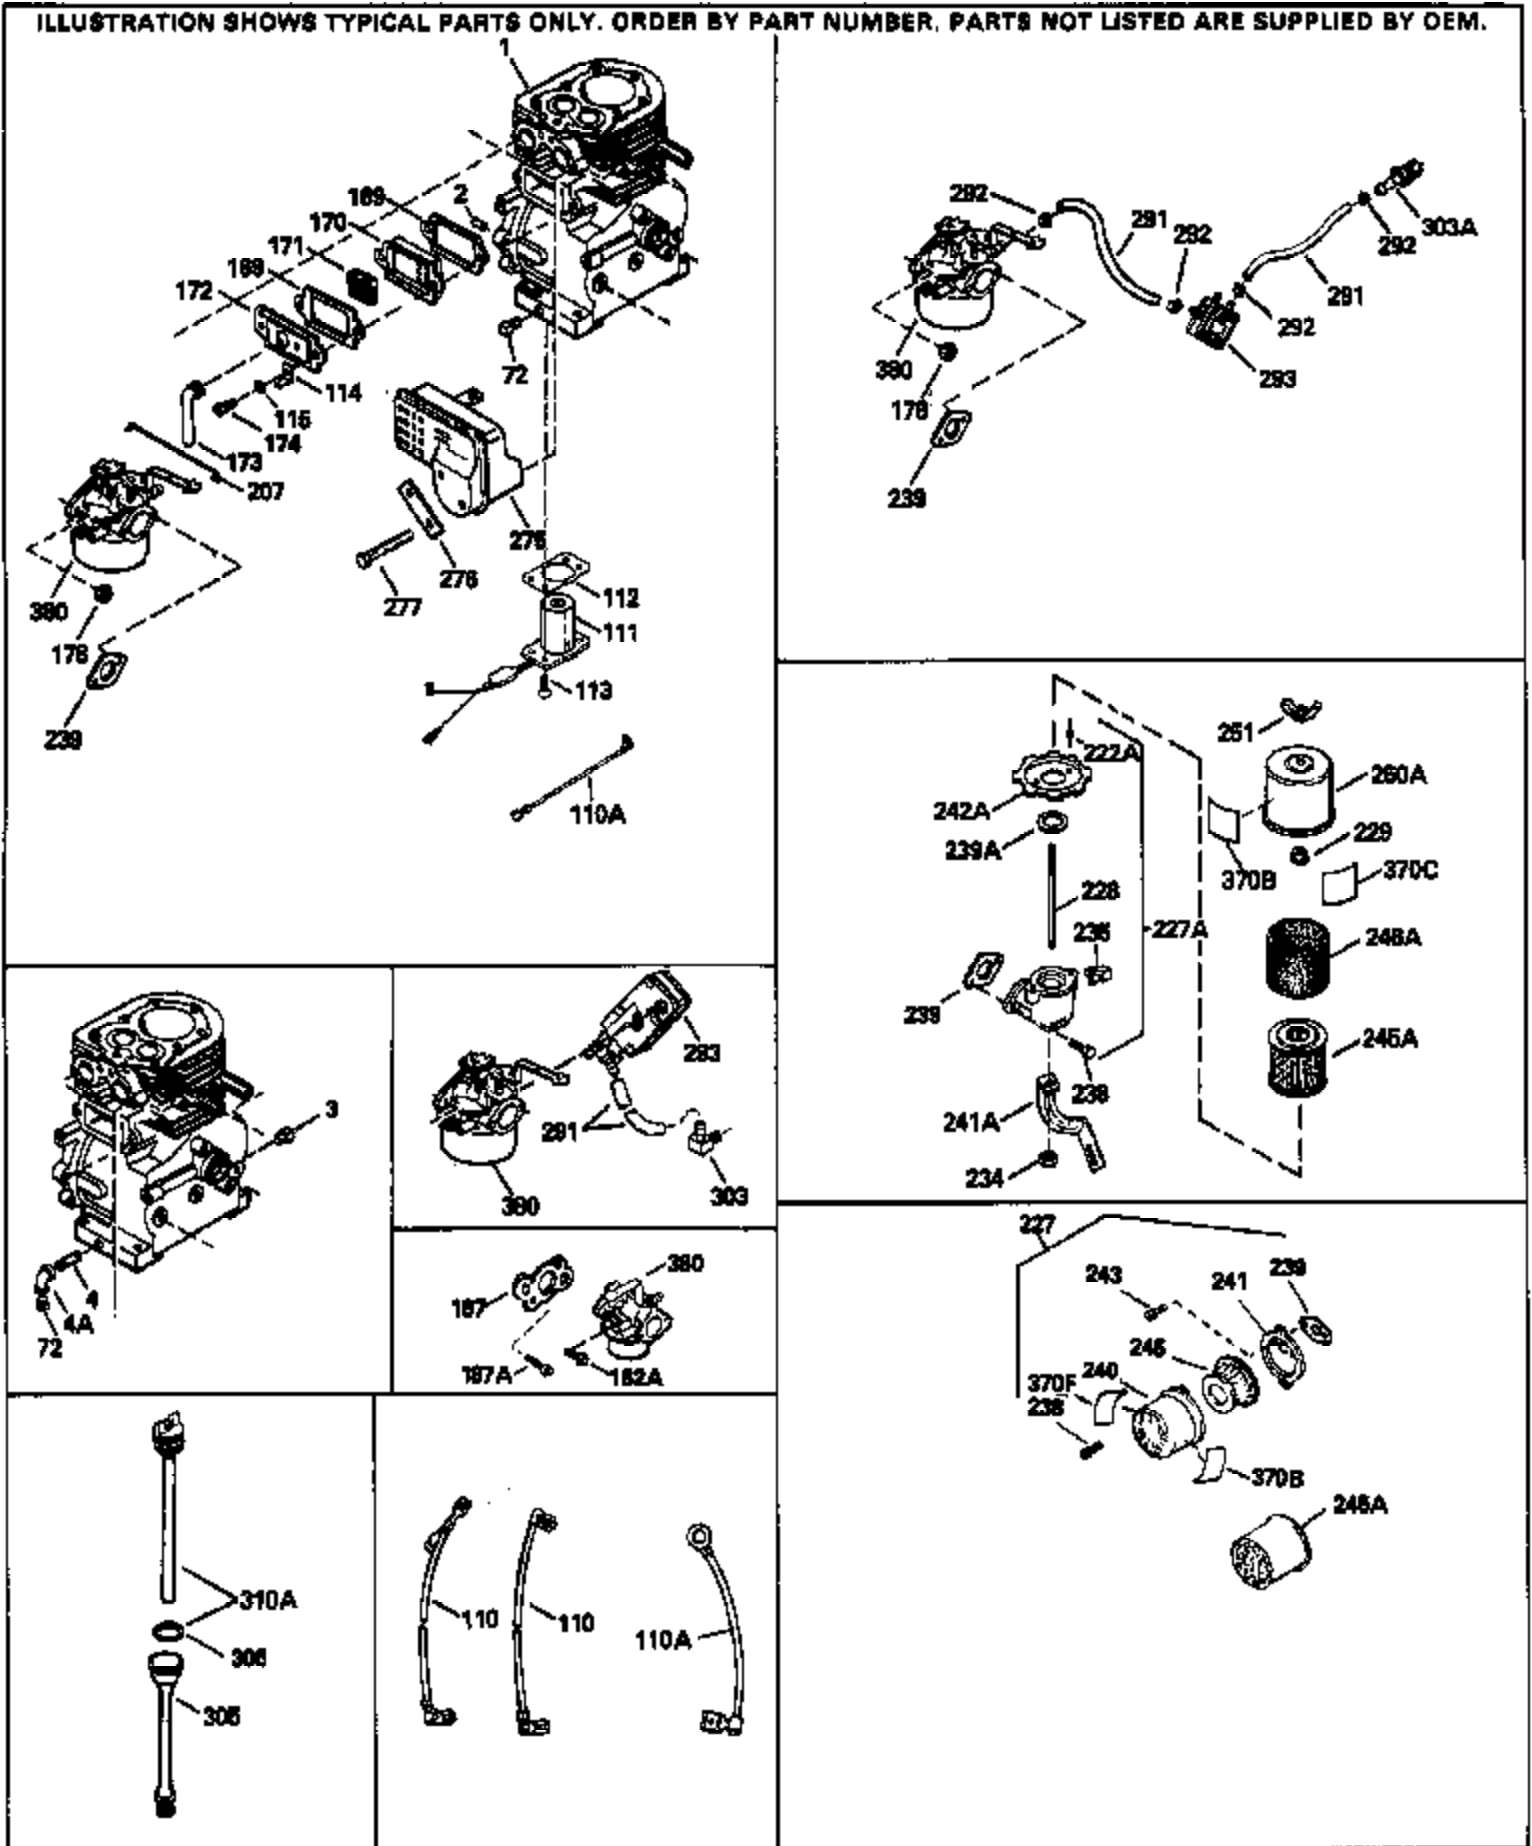

ILLUSTRATION SHOWS TYPICAL PARTS ONLY. ORDER BY PART NUMBER. PARTS NOT LISTED ARE SUPPLIED BY OEM.

Ref #	Part Number	Qty	Description
1	34809A	1	Cylinder (Incl. 2, 20 & 72)
2	27652	2	Dowel Pin
19	34663	1	Speed Control Spring
28	30322	1	Lock Nut, 8-32
32A	33628	1	Washer
72	31927	2	Oil Drain Plug
110	35187	1	Ground Wire
130B	650713	2	Screw, 5/16-18 x 5/8"
169	27896A	2	* Valve Cover Gasket
170	28423	1	Breather Body
171	28424	1	Breather Element
172	28425	1	Valve Cover
173	34696	1	Breather Tube
174	650128	2	Screw, 10-24 x 1/2"
178	29752	2	Nut & Lock Washer, 1/4-28
207	33878	1	Throttle Link
227	35044	1	A/C Elbow (Incl. items marked with # sign)
228	650851	1	# Stud, 1/4-20 x 8.1"
229	650825	1	# Nut & Lock Washer, 1/4-20
232	xxxxx	2	# Pop Rivet (1/8") (Can be purchased locally)
234	650852	1	Nut, 1/4-20
235	30675	1	Air Cleaner Elbow Fitting
238	650163	2	Screw, 10-32 x 7/8"
239	27272A	1	Air Cleaner Gasket
239A	34698A	1	# Air Cleaner Gasket
242	35045	1	Air Cleaner Bracket
242A	34699	1	# Air Cleaner Base
245	34700	1	Air Cleaner Filter
245A	34703	1	Air Cleaner Filter
250	34702	1	Air Cleaner Cover
251	650513	1	Wing Nut, 1/4-20
264A	650802	1	Screw, 1/4-20 x 5/8"
275	34185A	1	Muffler
276	31588	1	Locking Plate
277	650729	2	Screw, 5/16-18 x 3-3/16"
291	29774	1	Fuel Line
292	26460	4	Fuel Line Clamp
305	35554	1	Oil Fill Tube
307	35499	1	"O" Ring
370B	34704	1	Instruction Decal
370C	35274	1	Instruction Decal
380	632325	1	Carburetor (Incl. 184)