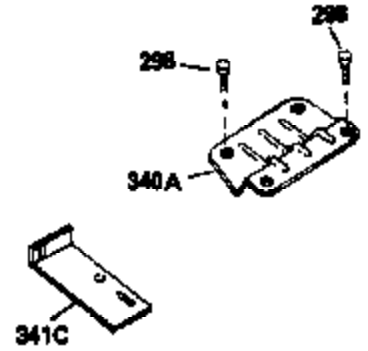

ILLUSTRATION SHOWS TYPICAL PARTS ONLY. ORDER BY PART NUMBER. PARTS NOT LISTED ARE SUPPLIED BY OEM.

Ref #	Part Number	Qty	Description
16	33454	1	Governor Lever
17	29916	1	Governor Lever Clamp
18	650548	1	Screw, 8-32 x 5/16"
19	34663	1	Speed Control Spring
23	33627	1	Ball Bearing
28	30322	1	Lock Nut, 8-32
30	35216	1	Crankshaft
32	650625	1	Washer
32A	33628	1	Washer
35	29826	1	Screw, 10-32 x 3/4"
36	29918	1	Lock Washer
37	29216	1	Lock Nut, 10-32
38	29642	1	Retaining Ring
69	35262	1	* Cylinder Cover Gasket
70	33626B	1	Cylinder Cover (Incl. 74,75,80,175 & 176)
74	31855	2	Bearing Retainer
75	33625	1	Oil Seal
86	650488	7	Screw, 1/4-20 x 1-1/4"
87	650493	1	Screw, 1/4-20 x 1-3/4"
89	32589	1	Flywheel Key
108	29783	1	Crankshaft Pin
109	33245	1	Crankshaft Gear
130A	650727	2	Screw, 5/16-18 x 1-3/4"
130B	650713	2	Screw, 5/16-18 x 5/8"
175	650778	2	Lock Washer
176	650580	2	Lock Nut, 10-24
232	xxxxx	2	# Pop Rivet (1/8") (Can be purchased locally)
242	35045	1	Air Cleaner Bracket
250	34702	1	Air Cleaner Cover
264A	650802	1	Screw, 1/4-20 x 5/8"
275	34185A	1	Muffler
277	650729	2	Screw, 5/16-18 x 3-3/16"
298	650665	2	Screw, 1/4-15 x 3/4"
301	35355	1	Fuel Cap
307	35499	1	"O" Ring