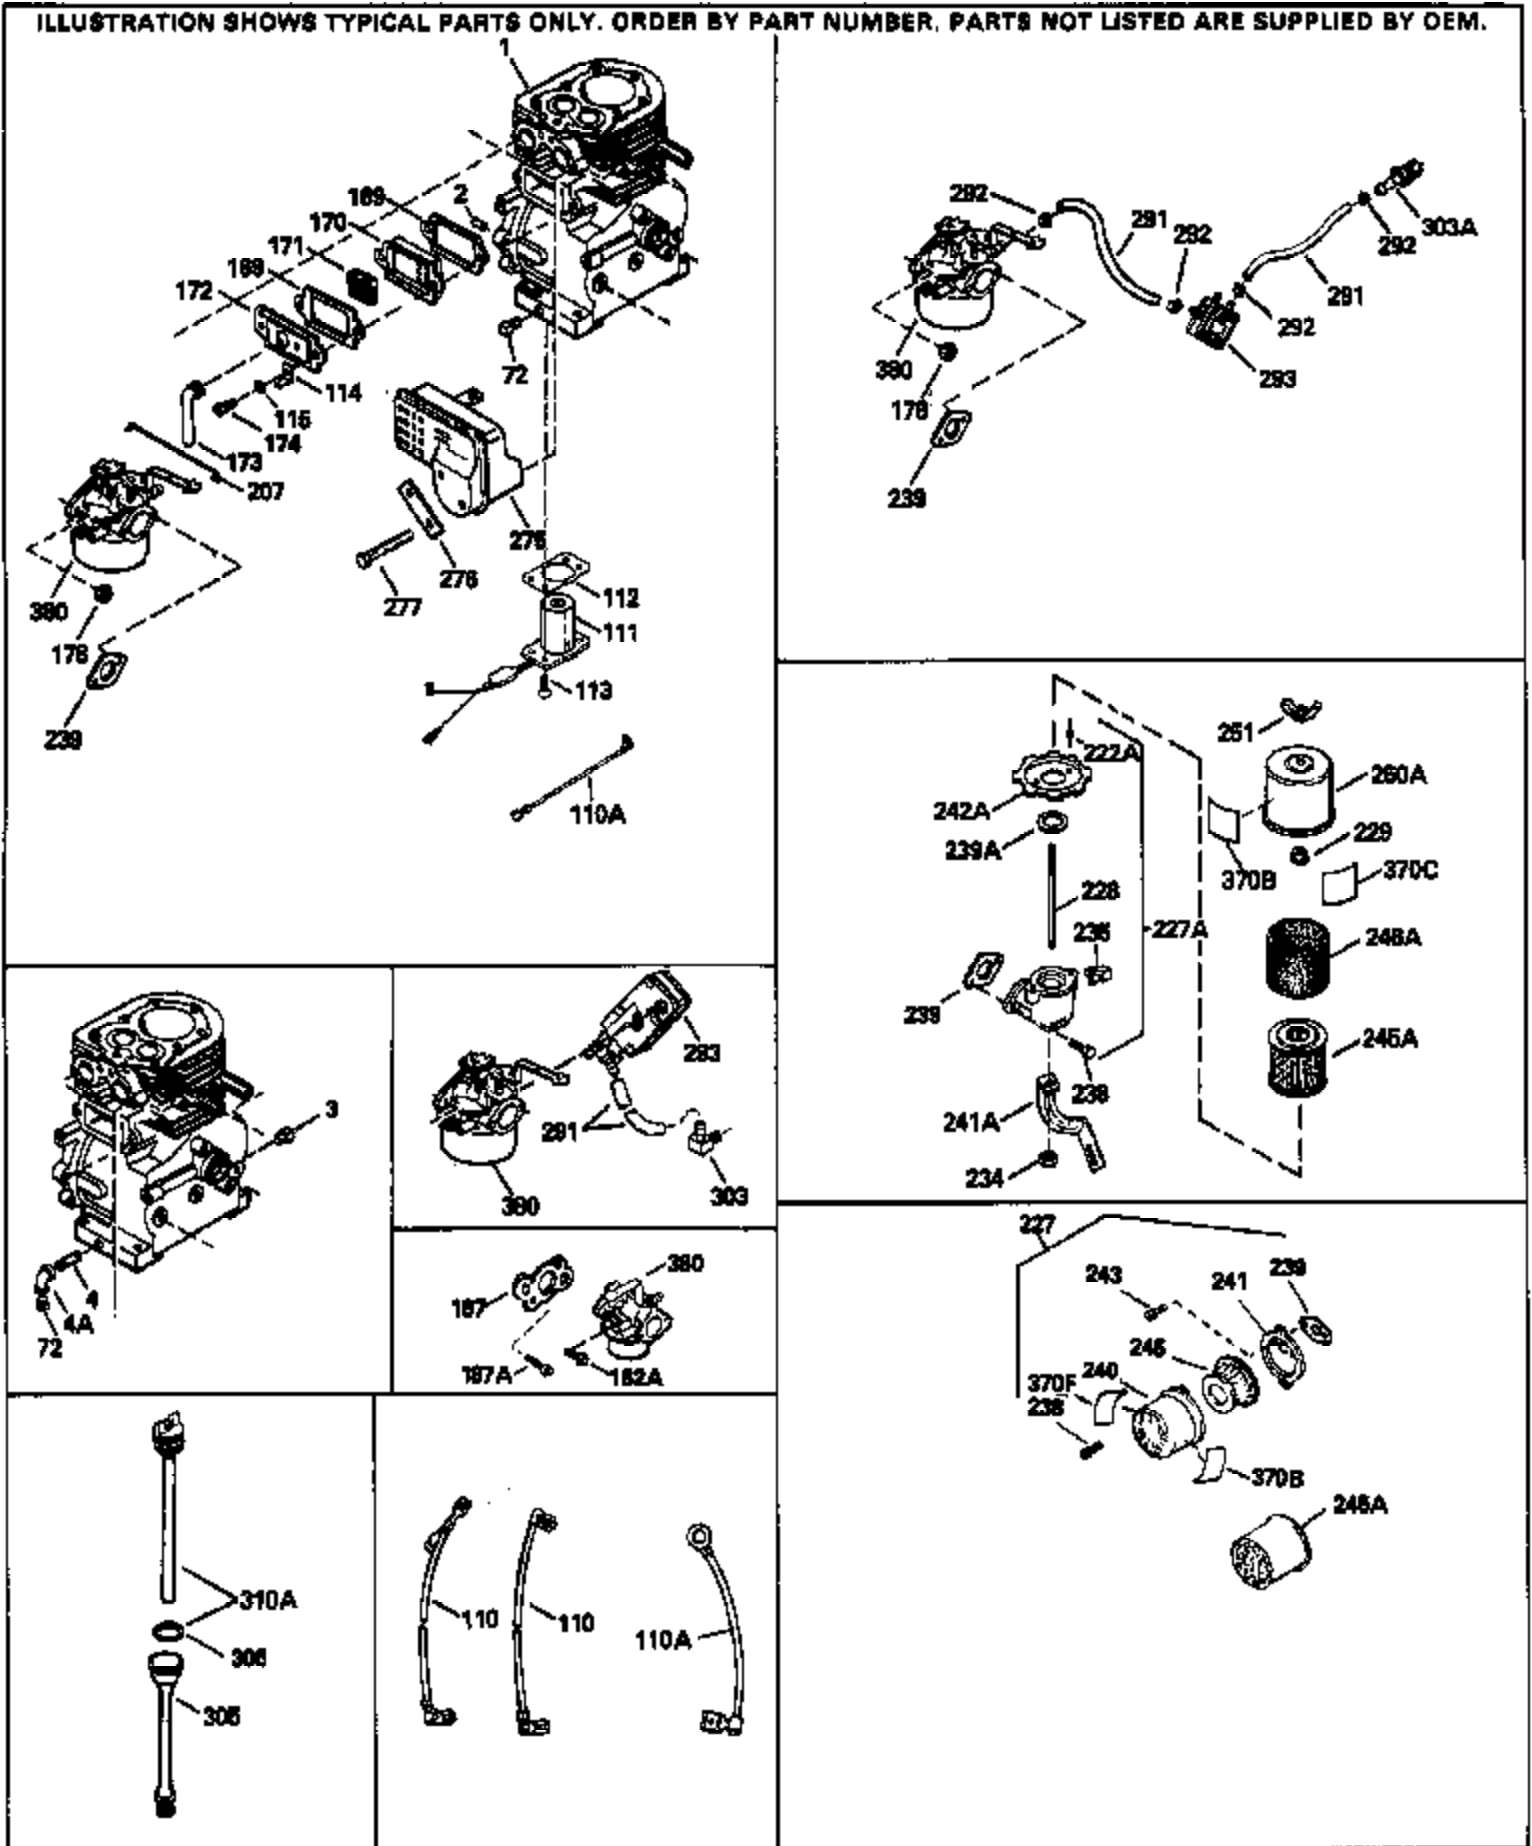

ILLUSTRATION SHOWS TYPICAL PARTS ONLY. ORDER BY PART NUMBER. PARTS NOT LISTED ARE SUPPLIED BY OEM.

Ref #	Part Number	Qty	Description
1	34809A	1	Cylinder (Incl. 2, 20 & 72)
2	27652	2	Dowel Pin
19	34663	1	Speed Control Spring
28	30322	1	Lock Nut, 8-32
32A	33628	1	Washer
72	31927	2	Oil Drain Plug
110	35187	1	Ground Wire
130B	650713	2	Screw, 5/16-18 x 5/8"
169	27896A	2	* Valve Cover Gasket
170	28423	1	Breather Body
171	28424	1	Breather Element
172	28425	1	Valve Cover
173	34696	1	Breather Tube
174	650128	2	Screw, 10-24 x 1/2"
178	29752	2	Nut & Lock Washer, 1/4-28
207	33878	1	Throttle Link
227	35044	1	A/C Elbow (Incl. items marked with # sign)
228	650851	1	# Stud, 1/4-20 x 8.1"
229	650825	1	# Nut & Lock Washer, 1/4-20
232	xxxxx	2	# Pop Rivet (1/8") (Can be purchased locally)
234	650852	1	Nut, 1/4-20
235	30675	1	Air Cleaner Elbow Fitting
238	650163	2	Screw, 10-32 x 7/8"
239	27272A	1	Air Cleaner Gasket
239A	34698A	1	# Air Cleaner Gasket
242A	34699	1	# Air Cleaner Base
242	35045	1	Air Cleaner Bracket
245A	34703	1	Air Cleaner Filter
245	34700	1	Air Cleaner Filter
250	34702	1	Air Cleaner Cover
251	650513	1	Wing Nut, 1/4-20
264A	650802	1	Screw, 1/4-20 x 5/8"
275	34185A	1	Muffler
276	31588	1	Locking Plate
277	650729	2	Screw, 5/16-18 x 3-3/16"
292	26460	2	Fuel Line Clamp
305	35554	1	Oil Fill Tube
307	35499	1	"O" Ring
370B	34704	1	Instruction Decal
370C	35274	1	Instruction Decal
380	632325	1	Carburetor (Incl. 184)