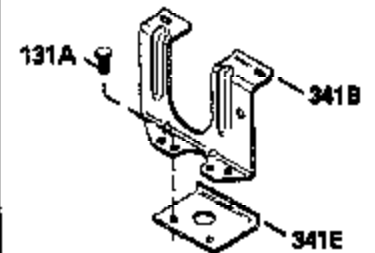

ILLUSTRATION SHOWS TYPICAL PARTS ONLY. ORDER BY PART NUMBER. PARTS NOT LISTED ARE SUPPLIED BY OEM.

Ref #	Part Number	Qty	Description
16	33454	1	Governor Lever
17	29916	1	Governor Lever Clamp
18	650548	1	Screw, 8-32 x 5/16"
19	34663	1	Speed Control Spring
23	33627	1	Ball Bearing
28	30322	1	Lock Nut, 8-32
30	35216	1	Crankshaft
32	650625	1	Washer
32A	33628	1	Washer
35	29826	1	Screw, 10-32 x 3/4"
36	29918	1	Lock Washer
37	29216	1	Lock Nut, 10-32
38	29642	1	Retaining Ring
69	35262	1	* Cylinder Cover Gasket
70	33626B	1	Cylinder Cover (Incl. 74,75,80,175 & 176)
74	31855	2	Bearing Retainer
75	33625	1	Oil Seal
86	650488	7	Screw, 1/4-20 x 1-1/4"
87	650493	1	Screw, 1/4-20 x 1-3/4"
89	32589	1	Flywheel Key
108	29783	1	Crankshaft Pin
109	33245	1	Crankshaft Gear
130A	650727	2	Screw, 5/16-18 x 1-3/4"
130B	650713	2	Screw, 5/16-18 x 5/8"
175	650778	2	Lock Washer
176	650580	2	Lock Nut, 10-24
232	xxxxx	2	# Pop Rivet (1/8") (Can be purchased locally)
242	35045	1	Air Cleaner Bracket
250	34702	1	Air Cleaner Cover
264A	650802	1	Screw, 1/4-20 x 5/8"
275	34185A	1	Muffler
277	650729	2	Screw, 5/16-18 x 3-3/16"
298	650665	2	Screw, 1/4-15 x 3/4"
301	35355	1	Fuel Cap
307	35499	1	"O" Ring