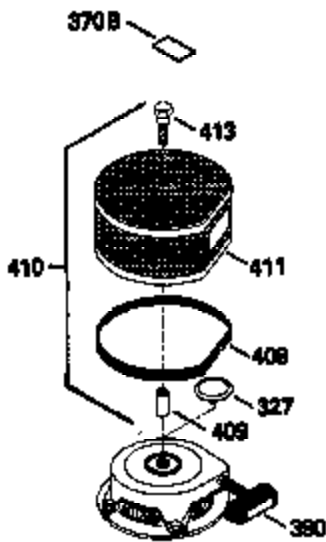

OPTIONAL DEBRIS SCREEN KIT