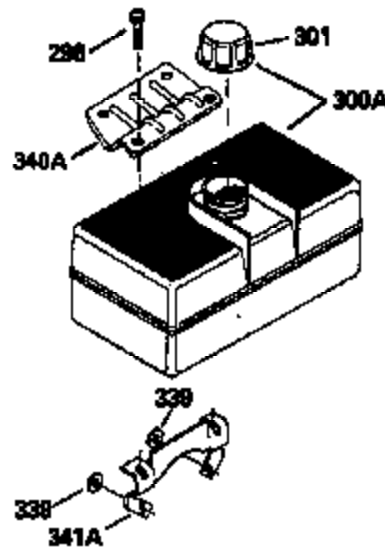

ILLUSTRATION SHOWS TYPICAL PARTS ONLY. ORDER BY PART NUMBER. PARTS NOT LISTED ARE SUPPLIED BY OEM.

Ref #	Part Number	Qty	Description
16	33454	1	Governor Lever
17	29916	1	Governor Lever Clamp
18	650548	1	Screw, 8-32 x 5/16"
19	34663	1	Speed Control Spring
23	33627	1	Ball Bearing
28	30322	1	Lock Nut, 8-32
30	35216	1	Crankshaft
32	650625	1	Washer
32A	33628	1	Washer
35	29826	1	Screw, 10-32 x 3/4"
36	29918	1	Lock Washer
37	29216	1	Lock Nut, 10-32
38	29642	1	Retaining Ring
69	35262	1	* Cylinder Cover Gasket
70	33626B	1	Cylinder Cover (Incl. 74,75,80,175 & 176)
74	31855	2	Bearing Retainer
75	33625	1	Oil Seal
86	650488	7	Screw, 1/4-20 x 1-1/4"
87	650493	1	Screw, 1/4-20 x 1-3/4"
89	32589	1	Flywheel Key
108	29783	1	Crankshaft Pin
109	33245	1	Crankshaft Gear
130A	650727	2	Screw, 5/16-18 x 1-3/4"
130B	650713	2	Screw, 5/16-18 x 5/8"
175	650778	2	Lock Washer
176	650580	2	Lock Nut, 10-24
232	xxxxx	2	# Pop Rivet (1/8") (Can be purchased locally)
242	35045	1	Air Cleaner Bracket
250	34702	1	Air Cleaner Cover
264A	650802	1	Screw, 1/4-20 x 5/8"
275	34185A	1	Muffler
277	650729	2	Screw, 5/16-18 x 3-3/16"
298	650665	2	Screw, 1/4-15 x 3/4"
301	35355	1	Fuel Cap
307	35499	1	"O" Ring