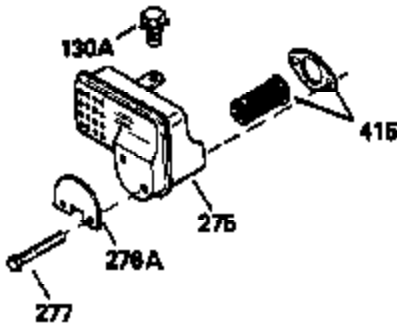

ILLUSTRATION SHOWS TYPICAL PARTS ONLY. ORDER BY PART NUMBER. PARTS NOT LISTED ARE SUPPLIED BY OEM.

Ref #	Part Number	Qty	Description
16	33454	1	Governor Lever
17	29916	1	Governor Lever Clamp
18	650548	1	Screw, 8-32 x 5/16"
19	34663	1	Speed Control Spring
23	33627	1	Ball Bearing
28	30322	1	Lock Nut, 8-32
30	35216	1	Crankshaft
32	650625	1	Washer
32A	33628	1	Washer
35	29826	1	Screw, 10-32 x 3/4"
36	29918	1	Lock Washer
37	29216	1	Lock Nut, 10-32
38	29642	1	Retaining Ring
69	35262	1	* Cylinder Cover Gasket
70	33626B	1	Cylinder Cover (Incl. 74,75,80,175 & 176)
74	31855	2	Bearing Retainer
75	33625	1	Oil Seal
86	650488	7	Screw, 1/4-20 x 1-1/4"
87	650493	1	Screw, 1/4-20 x 1-3/4"
89	32589	1	Flywheel Key
108	29783	1	Crankshaft Pin
109	33245	1	Crankshaft Gear
130A	650727	2	Screw, 5/16-18 x 1-3/4"
130B	650713	2	Screw, 5/16-18 x 5/8"
175	650778	2	Lock Washer
176	650580	2	Lock Nut, 10-24
232	xxxxx	2	# Pop Rivet (1/8") (Can be purchased locally)
242	35045	1	Air Cleaner Bracket
250	34702	1	Air Cleaner Cover
264A	650802	1	Screw, 1/4-20 x 5/8"
275	34185A	1	Muffler
277	650729	2	Screw, 5/16-18 x 3-3/16"
298	650665	2	Screw, 1/4-15 x 3/4"
301	35355	1	Fuel Cap
307	35499	1	"O" Ring