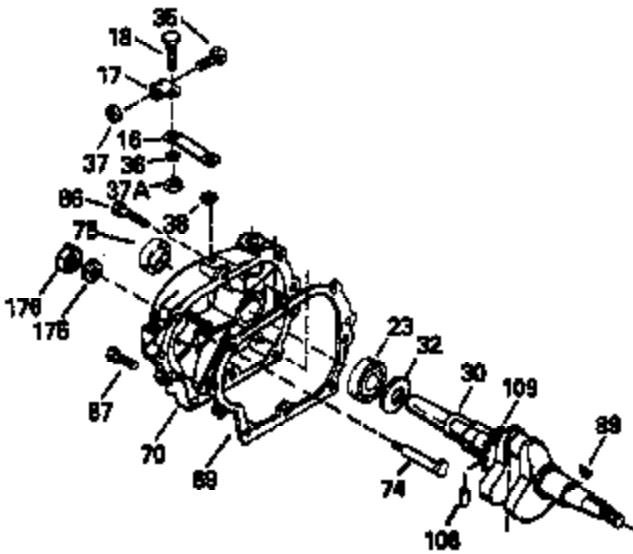

ILLUSTRATION SHOWS TYPICAL PARTS ONLY. ORDER BY PART NUMBER. PARTS NOT LISTED ARE SUPPLIED BY OEM.

Ref #	Part Number	Qty	Description
16	33454	1	Governor Lever
17	29916	1	Governor Lever Clamp
18	650548	1	Screw, 8-32 x 5/16"
19	34663	1	Speed Control Spring
23	33627	1	Ball Bearing
28	30322	1	Lock Nut, 8-32
30	35216	1	Crankshaft
32	650625	1	Washer
32A	33628	1	Washer
35	29826	1	Screw, 10-32 x 3/4"
36	29918	1	Lock Washer
37	29216	1	Lock Nut, 10-32
38	29642	1	Retaining Ring
69	35262	1	* Cylinder Cover Gasket
70	33626B	1	Cylinder Cover (Incl. 74,75,80,175 & 176)
74	31855	2	Bearing Retainer
75	33625	1	Oil Seal
86	650488	7	Screw, 1/4-20 x 1-1/4"
87	650493	1	Screw, 1/4-20 x 1-3/4"
89	32589	1	Flywheel Key
108	29783	1	Crankshaft Pin
109	33245	1	Crankshaft Gear
130A	650727	2	Screw, 5/16-18 x 1-3/4"
130B	650713	2	Screw, 5/16-18 x 5/8"
175	650778	2	Lock Washer
176	650580	2	Lock Nut, 10-24
232	xxxxx	2	# Pop Rivet (1/8") (Can be purchased locally)
242	35045	1	Air Cleaner Bracket
250	34702	1	Air Cleaner Cover
264A	650802	1	Screw, 1/4-20 x 5/8"
275	34185A	1	Muffler
277	650729	2	Screw, 5/16-18 x 3-3/16"
298	650665	2	Screw, 1/4-15 x 3/4"
301	35355	1	Fuel Cap
307	35499	1	"O" Ring