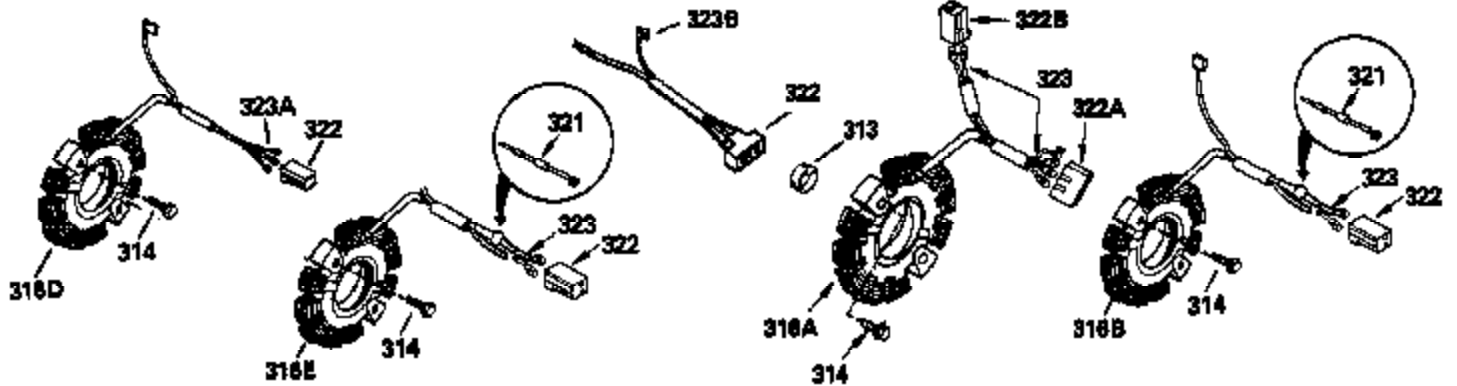

OPTIONAL DEBRIS SCREEN KIT