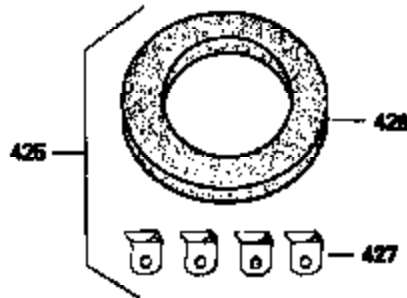

OPTIONAL STARTER MUFF KIT