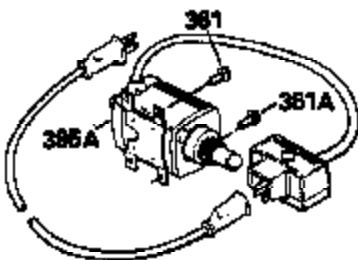

ILLUSTRATION SHOWS TYPICAL PARTS ONLY. ORDER BY PART NUMBER. PARTS NOT LISTED ARE SUPPLIED BY OEM.

Ref #	Part Number	Qty	Description
16	33454	1	Governor Lever
17	29916	1	Governor Lever Clamp
18	650548	1	Screw, 8-32 x 5/16"
19	34663	1	Speed Control Spring
23	33627	1	Ball Bearing
28	30322	1	Lock Nut, 8-32
30	35216	1	Crankshaft
32	650625	1	Washer
32A	33628	1	Washer
35	29826	1	Screw, 10-32 x 3/4"
36	29918	1	Lock Washer
37	29216	1	Lock Nut, 10-32
38	29642	1	Retaining Ring
69	35262	1	* Cylinder Cover Gasket
70	33626B	1	Cylinder Cover (Incl. 74,75,80,175 & 176)
74	31855	2	Bearing Retainer
75	33625	1	Oil Seal
86	650488	7	Screw, 1/4-20 x 1-1/4"
87	650493	1	Screw, 1/4-20 x 1-3/4"
89	32589	1	Flywheel Key
108	29783	1	Crankshaft Pin
109	33245	1	Crankshaft Gear
130A	650727	2	Screw, 5/16-18 x 1-3/4"
130B	650713	2	Screw, 5/16-18 x 5/8"
175	650778	2	Lock Washer
176	650580	2	Lock Nut, 10-24
232	xxxxx	2	# Pop Rivet (1/8") (Can be purchased locally)
242	35045	1	Air Cleaner Bracket
250	34702	1	Air Cleaner Cover
264A	650802	1	Screw, 1/4-20 x 5/8"
275	34185A	1	Muffler
277	650729	2	Screw, 5/16-18 x 3-3/16"
298	650665	2	Screw, 1/4-15 x 3/4"
301	35355	1	Fuel Cap
307	35499	1	"O" Ring