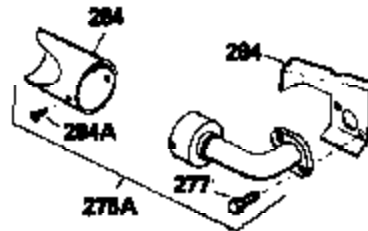

ILLUSTRATION SHOWS TYPICAL PARTS ONLY. ORDER BY PART NUMBER. PARTS NOT LISTED ARE SUPPLIED BY OEM.

Ref #	Part Number	Qty	Description
16	33454	1	Governor Lever
17	29916	1	Governor Lever Clamp
18	650548	1	Screw, 8-32 x 5/16"
19	34663	1	Speed Control Spring
23	33627	1	Ball Bearing
28	30322	1	Lock Nut, 8-32
30	35216	1	Crankshaft
32	650625	1	Washer
32A	33628	1	Washer
35	29826	1	Screw, 10-32 x 3/4"
36	29918	1	Lock Washer
37	29216	1	Lock Nut, 10-32
38	29642	1	Retaining Ring
69	35262	1	* Cylinder Cover Gasket
70	33626B	1	Cylinder Cover (Incl. 74,75,80,175 & 176)
74	31855	2	Bearing Retainer
75	33625	1	Oil Seal
86	650488	7	Screw, 1/4-20 x 1-1/4"
87	650493	1	Screw, 1/4-20 x 1-3/4"
89	32589	1	Flywheel Key
108	29783	1	Crankshaft Pin
109	33245	1	Crankshaft Gear
130A	650727	2	Screw, 5/16-18 x 1-3/4"
130B	650713	2	Screw, 5/16-18 x 5/8"
175	650778	2	Lock Washer
176	650580	2	Lock Nut, 10-24
232	xxxxx	2	# Pop Rivet (1/8") (Can be purchased locally)
242	35045	1	Air Cleaner Bracket
250	34702	1	Air Cleaner Cover
264A	650802	1	Screw, 1/4-20 x 5/8"
275	34185A	1	Muffler
277	650729	2	Screw, 5/16-18 x 3-3/16"
298	650665	2	Screw, 1/4-15 x 3/4"
301	35355	1	Fuel Cap
307	35499	1	"O" Ring