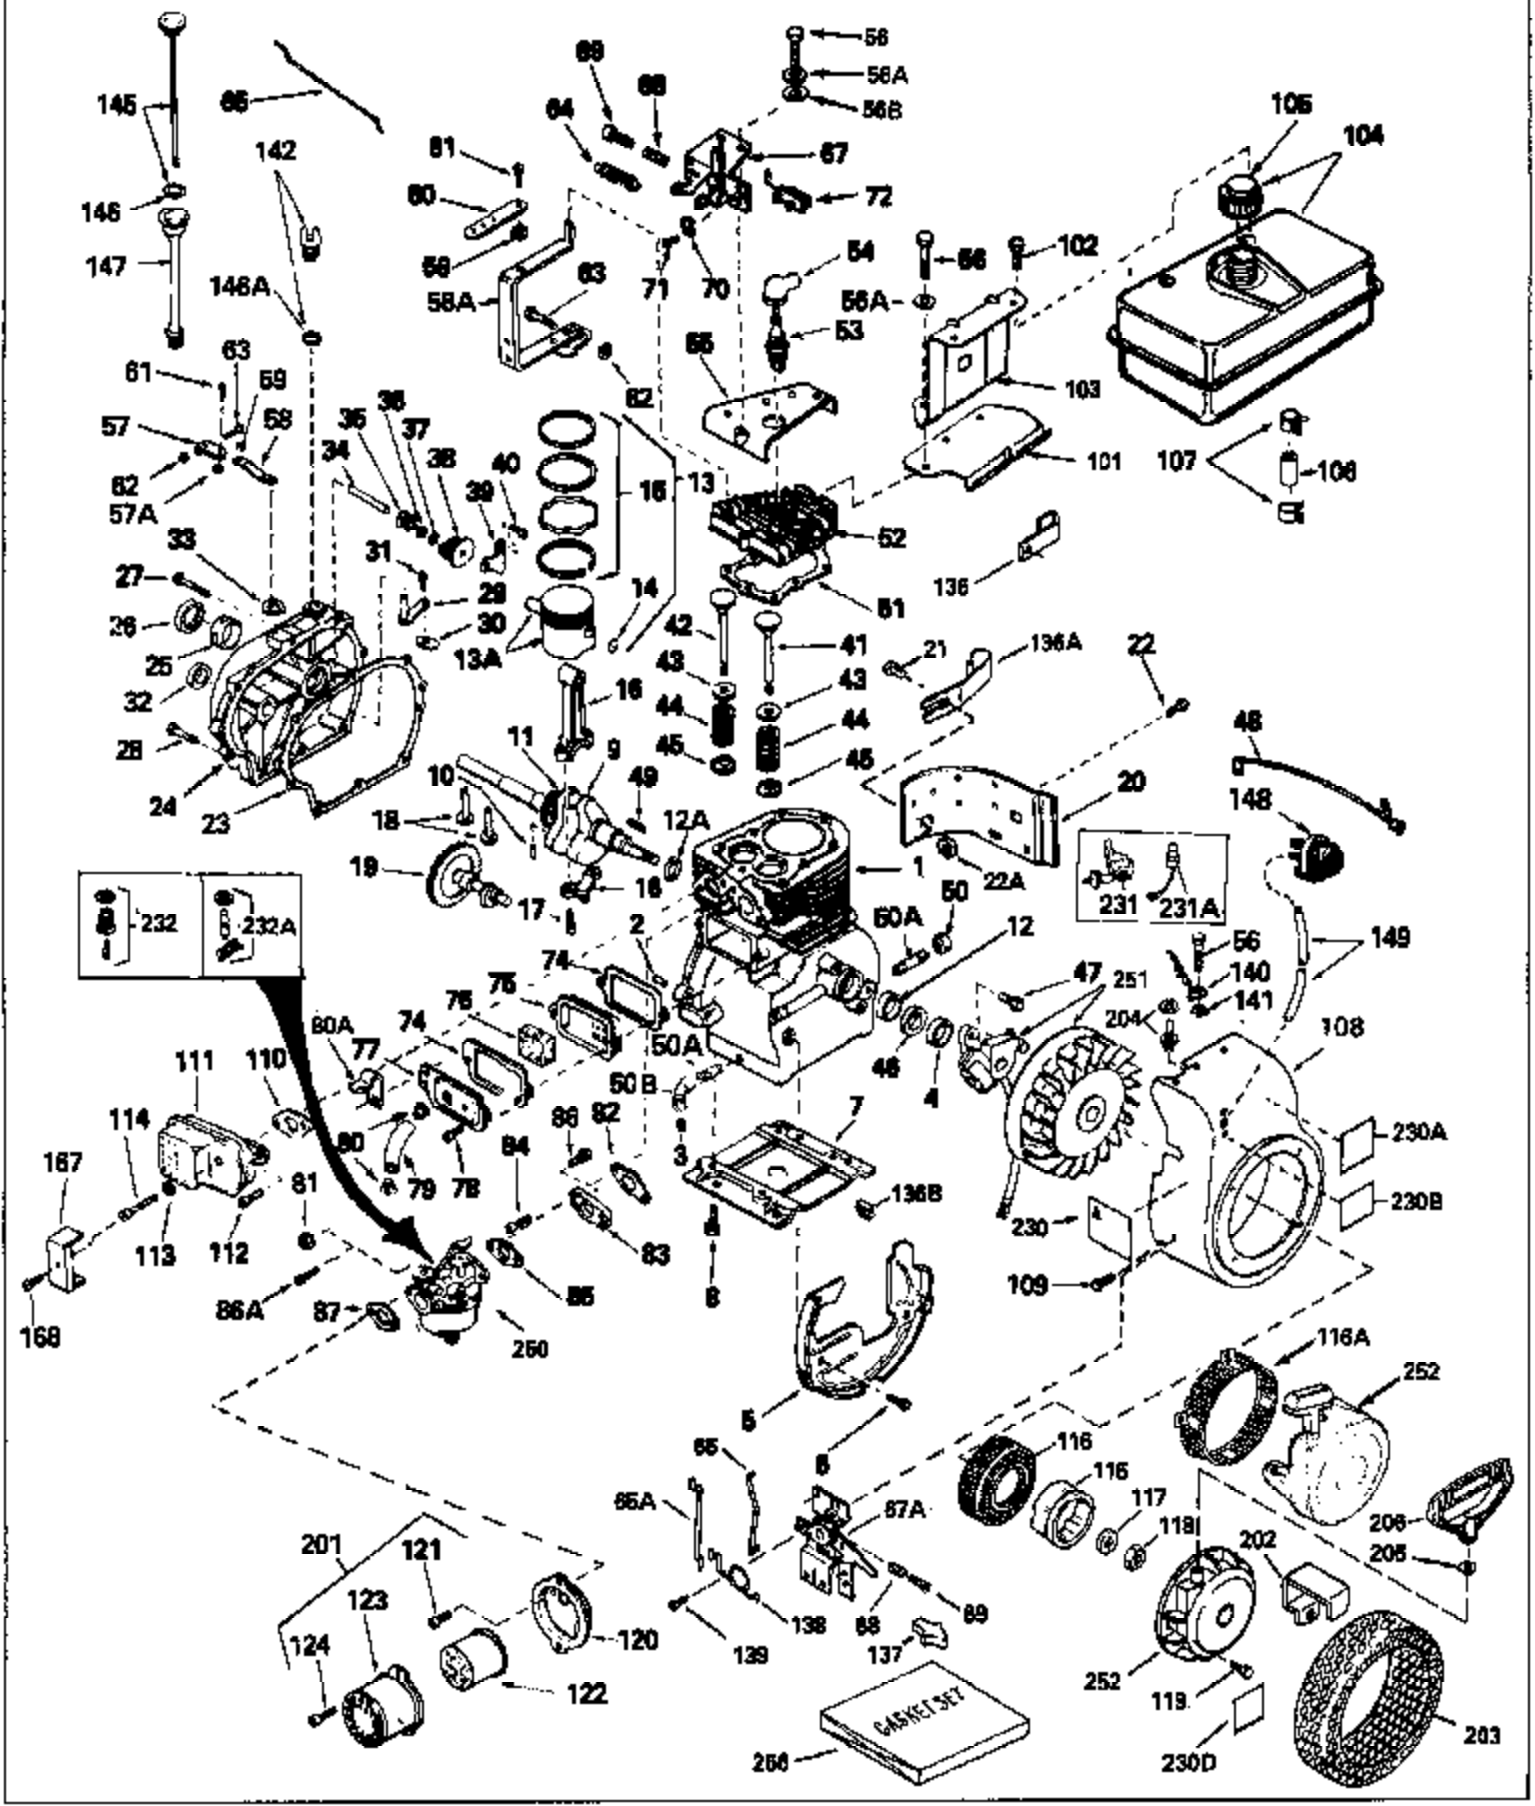

ILLUSTRATION SHOWS TYPICAL PARTS ONLY. ORDER BY PART NUMBER. PARTS NOT LISTED ARE SUPPLIED BY OEM.

Engine Parts List

Ref #	Part Number	Qty	Description
1	34915A		Cylinder (Incl. 2, 3 & 4) (2-5/8" Bore)
2	27652		Pin, Dowel
3	27642		Pipe plug, 1/4-18
4	32630		Seal, Oil
5	29536		Blower Housing Baffle (Without electric starter knock out) (Use as required)
5	35256A		Blower Housing Baffle (With electric starter knockout) (As req.)(point ign.)
6	650561		Screw, 1/4-20 x 5/8"
7	29538		Base, Engine mounting
8	650542		Screw, 5/16-18 x 3/4"
9	35214		Crankshaft
10	29783		Pin, Crankshaft gear (Used on early p rod.)
11	27884		Gear, Crankshaft (Used on early production) This gear is serviceable ONLY when it is pinned to the crankshaft.
12A	650625		Washer Thrust
12	31461		Bushing, Crankshaft
13A	31797B		Piston & Pin Ass'y. (Std.)(2-5/8")(Incl. 14)
13A	31798B		Piston & Pin Ass'y. (.010" OS) (Incl. 14)
13A	31799B		Piston & Pin Ass'y. (.020" OS) (Incl. 14)
13	34503		Piston, Pin & Ring Set (Std.) (2-5/8" Bore)
13	34504		Piston, Pin & Ring Set (.010" OS)
13	34505		Piston, Pin & Ring Set (.020" OS)
14	27888		Ring, Piston pin retaining
15	34854		Ring Set (Std.) (2-5/8" Bore)
15	34855		Ring Set (.010" OS)
15	34856		Ring Set (.020" OS)
16	31295C		Rod Assy., Connecting (Incl. 17)
17	650662C		Bolt, Connecting rod (Incl. 2 pieces)
18	34034		Lifter, Valve
19	33156		Camshaft
20	30622A		Extension, Blower housing
21	650128		Screw, 10-24 x 1/2"
22	650561		Screw, 1/4-20 x 5/8" (Use as required)
22	30063		Screw, 1/4-20 x 1/2" (Use as required)
23	30684		Gasket Cylinder Cover
24	31451A		Cylinder Cover (Incl. 26, 34, 127A, 129 & 130)
26	28460		Seal, Oil
27	650451		Screw, 1/4-20 x 1"
28	650599		Screw, 1/4-20 x 1-1/2"
29	30699C		Rod Assy., Governor (Incl. 30 & 31)
30	30700		Yoke, Governor
31	650494		Screw, 6-40 x 5/16"
33	29642		Ring, Retaining
34	31845		Shaft, Mechanical governor
35	30588A		Spool, Governor
36	35479		Washer, Flat
37	29193		Ring, Retaining
38	30591		Gear Assy., Governor
39	31843A		Bracket, Governor gear
40	650836		Screw, 10-24 x 1/2"
41	32783		Intake Valve (Std.)
41	32784		Intake Valve (1/32" OS)
42	27878A		Exhaust Valve (Std.)
42	27880A		Exhaust Valve (1/32" OS)
43	27882		Cap, Upper valve spring