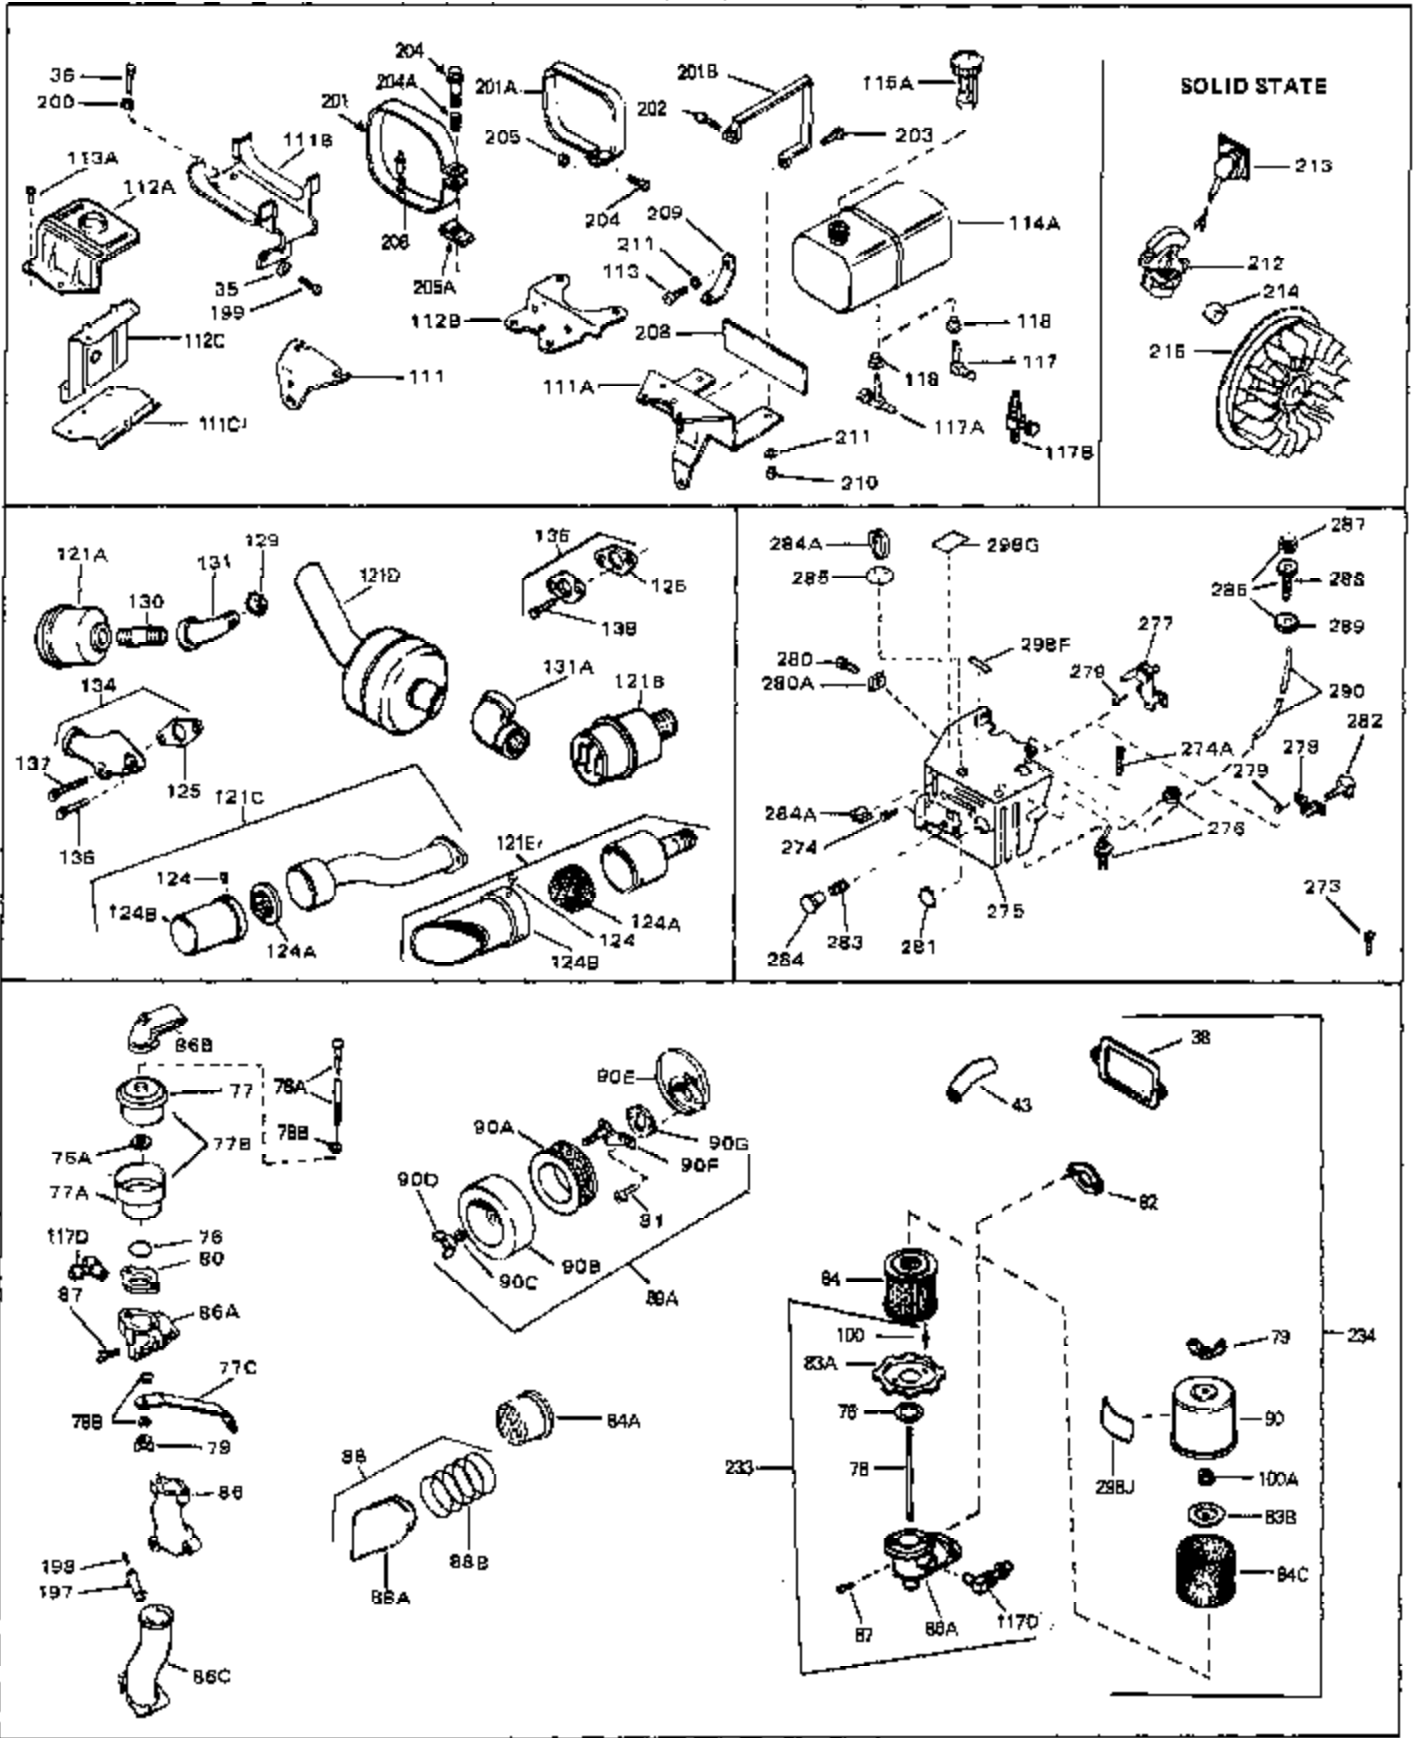

Engine Parts List #2

Ref #	Part Number	Qty	Description
35	26073	0	Washer, Connecting rod bolt
35	650570	0	Washer, Flat
35	650691	0	Washer, Flat
36	650694A	0	Screw, Hex flange hd., 5/16-18 x 2
36	650695A	0	Screw, Hex flange hd., 5/16-18 x 2-1/4
36	650697A	0	Screw, Hex flange hd., 5/16-18 x 2-1/2
38	27896	0	Gasket, Breather cover
43	27627	0	Tube, Breather
81	28820	0	Screw
81	30196	0	Screw
81	650521	0	Screw
82	27272	0	Gasket, Air cleaner
86A	34697	0	Elbow, Air cleaner
89A	730128	0	Cleaner Assy., Air
111	33167	0	Bracket, Lower fuel tank
112B	33166A	0	Bracket, Upper fuel tank
113A	650665	0	Screw
113	650561	0	Screw
117B	33053	0	Valve, Fuel strainer & shut-off
121E	391026	0	Muffler
124A	33171	0	Screen, Muffler
124B	33185	0	Cover & Tube, Muffler
124	650578	0	Screw
125	27930	0	Gasket, Exhaust
134	31288	0	Muffler Adapter Kit
135	730130	0	Muffler Adapter Kit
136	6021A	0	Screw, Hex flange hd., 5/16-18 x 1-1/2
137	650697A	0	Screw, Hex flange hd., 5/16-18 x 2-1/2
138	30196	0	Screw
233	34819	0	Elbow Assy., Air cleaner
234	730561	0	Air Cleaner Kit, Dual Element upright,
273	650687	0	Screw, Pan hd. self-tap, 10-32 x 5/16