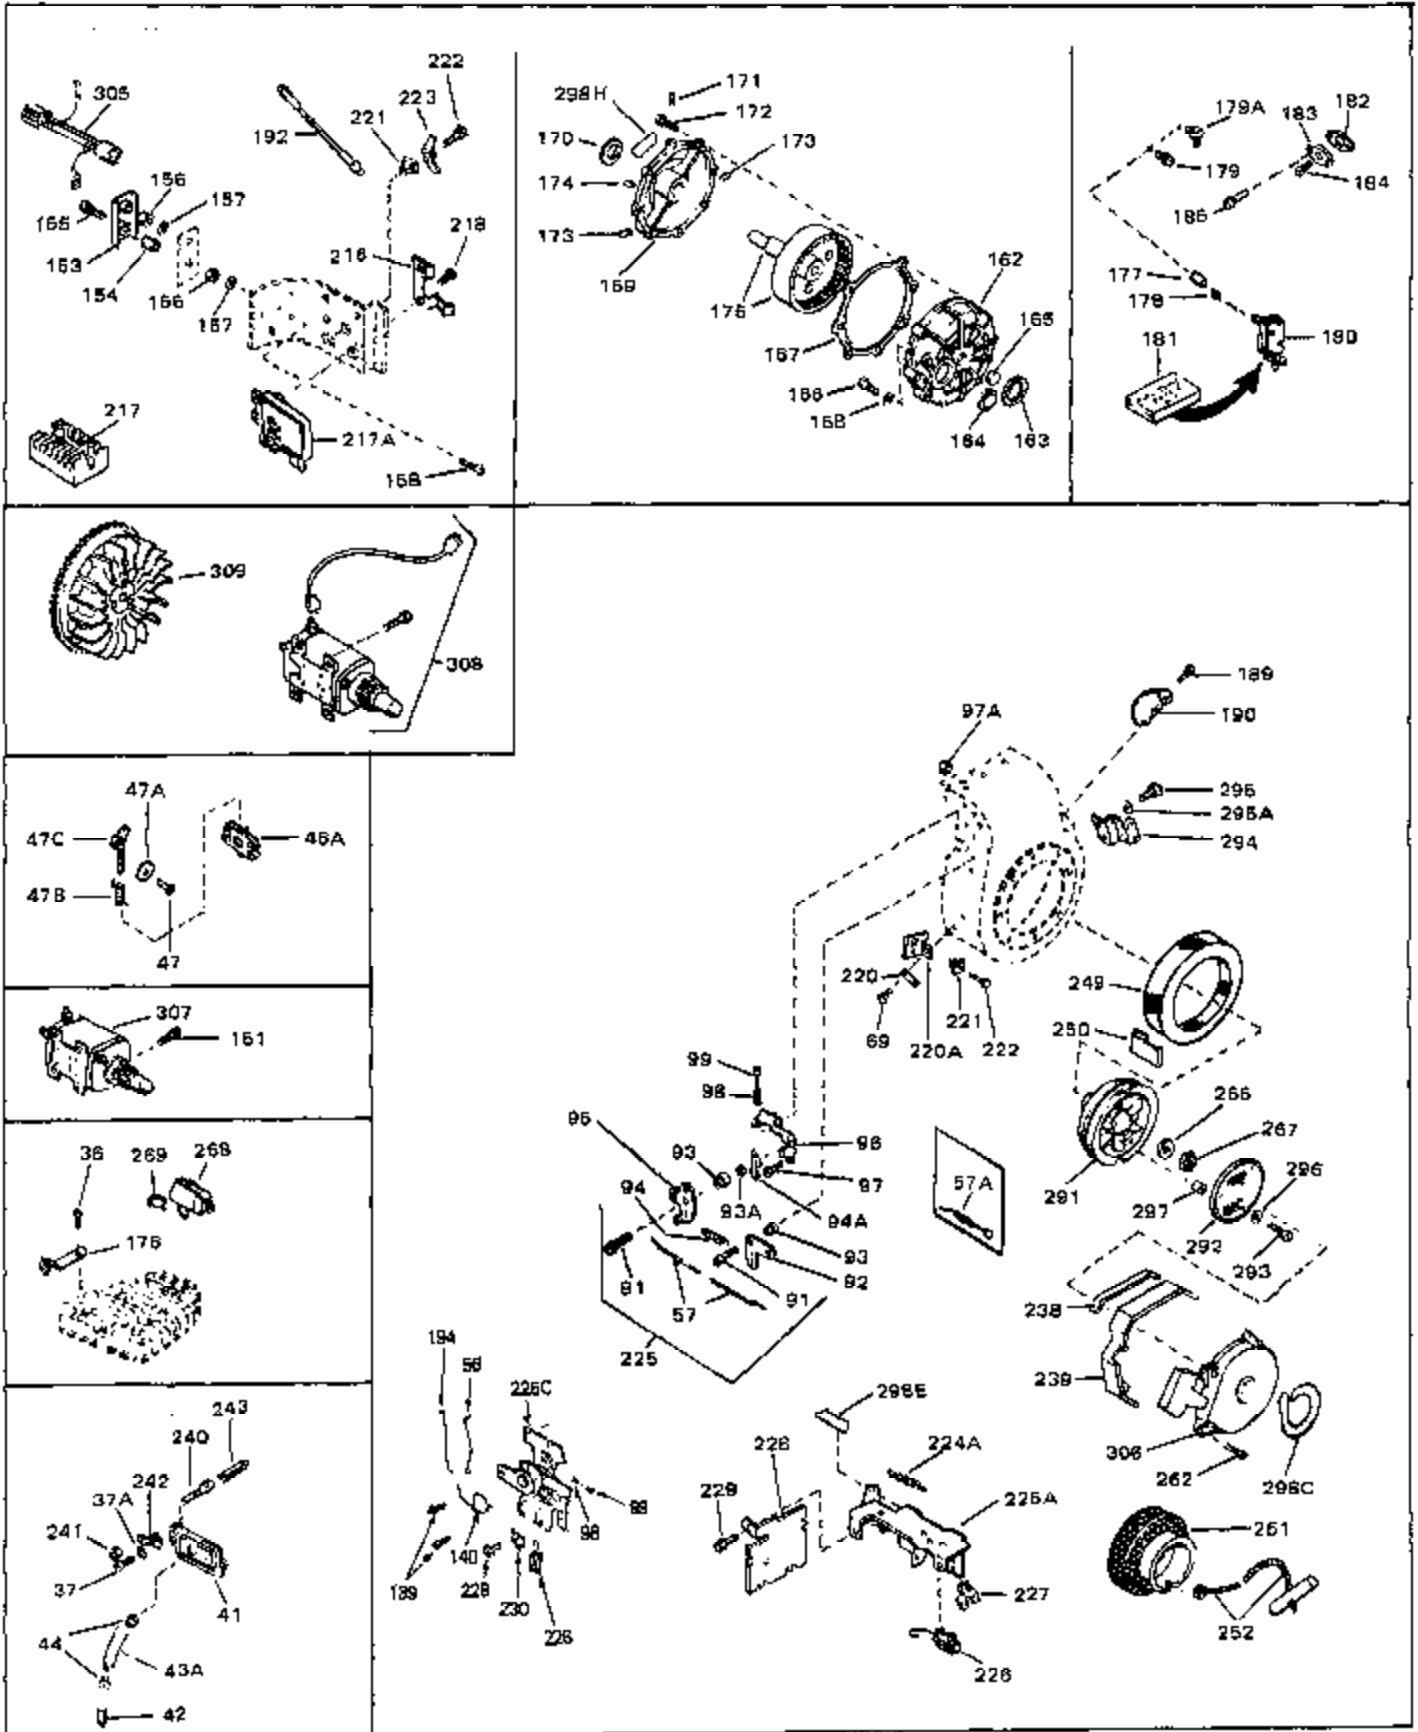

Ref #	Part Number	Qty	Description
36	650694A	0	Screw, Hex flange hd., 5/16-18 x 2
36	650695A	0	Screw, Hex flange hd., 5/16-18 x 2-1/4
36	650697A	0	Screw, Hex flange hd., 5/16-18 x 2-1/2
37	650128	0	Screw
37	650597	0	Screw, Hex washer hd., 10-24 x 5/8
37A	27261	0	Washer, Flat
41	28425	0	Cover, Valve chamber
56	31710	0	Link, Throttle
69	29747A	0	Screw
98	31342	0	Spring, Compression
98	32924	0	Spring, Compression
98	28569	0	Spring, Compression
99	29500	0	Screw, Fil. hd. mach., Sems, 8-32 x 3/4
99	650549	0	Screw
99	650688	0	Screw, Hex hd., 10-32 x 1-5/16" (Drilled
182	32683	0	Gasket, Fuel pump
183	32955	0	Cover, Fuel pump pad
184	9556	0	Plug, Oil drain (Sq. hd. pipe, 1/8-27)
185	30688	0	Screw, Hex hd. Sems, 1/4-20 x 1/2
225	730152	0	Control Assy., Speed
226	610973	0	Terminal Assy.
227	33177	0	Terminal
229	28942	0	Screw
230	27793	0	Clip, Conduit
262	29716	0	Screw
266	650815	0	Washer, Belleville
267	8115	0	Nut, Hex
305	33018	0	Harness, Adapter
306	590420	0	Starter, Rewind
308	32386	0	Starter Motor Kit (110-120 Volt)
308	32901	0	Starter Motor Kit (110-120 Volt)
308	33328	0	Starter Motor Kit (110-120 Volt)
308	33328A	0	Starter Motor Kit (110-120 Volt)
308	33518	0	Starter Motor Kit (110-120 Volt)
308	33518A	0	Starter Motor Kit (110-120 Volt)
308	33518B	0	Starter Motor Kit (110-120 Volt)
309	30811A	0	Flywheel