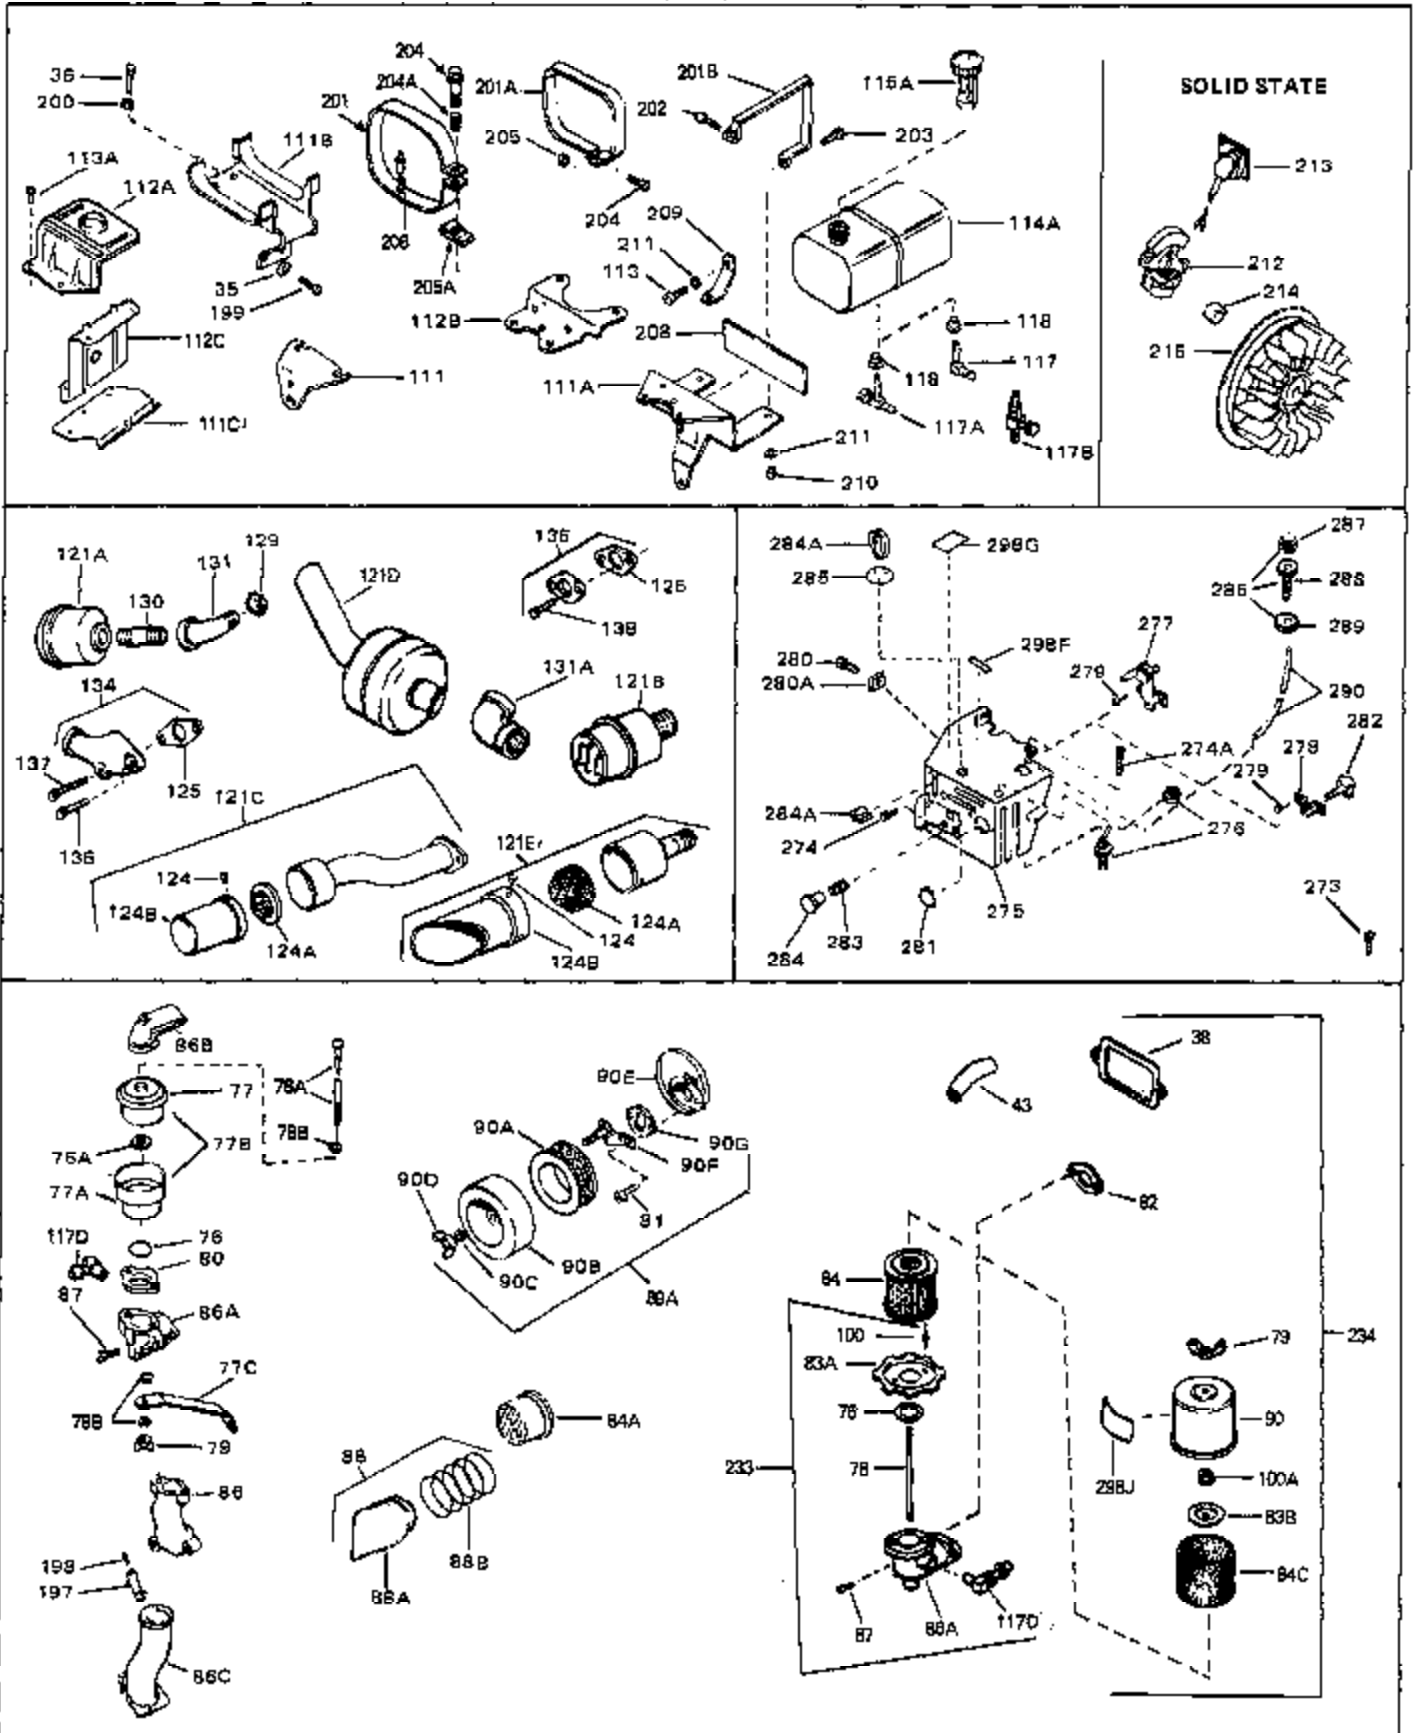

Engine Parts List #2

Ref #	Part Number	Qty	Description
35	26073	0	Washer, Connecting rod bolt
35	650570	0	Washer, Flat
35	650691	0	Washer, Flat
36	650694A	0	Screw, Hex flange hd., 5/16-18 x 2
36	650695A	0	Screw, Hex flange hd., 5/16-18 x 2-1/4
36	650697A	0	Screw, Hex flange hd., 5/16-18 x 2-1/2
38	27896	0	Gasket, Breather cover
43	27627	0	Tube, Breather
76A	31480	0	"O" Ring
76	31479	0	Washer, Fiber
77A	31670	0	Bowl, Oil bath cleaner
77B	32561	0	Air cleaner, Oil bath
77	31669	0	Cover, Oil bath cleaner
78B	27183	0	Washer, Fiber
78A	32562	0	Bolt, Air cleaner
79	9577	0	Nut, Wing, 10-24
81	28820	0	Screw
81	30196	0	Screw
81	650521	0	Screw
82	27272	0	Gasket, Air cleaner
86B	32560	0	Elbow, Air cleaner
86A	34697	0	Elbow, Air cleaner
87	29786	0	Screw
89A	730128	0	Cleaner Assy., Air
111	33167	0	Bracket, Lower fuel tank
112B	33166A	0	Bracket, Upper fuel tank
113A	650665	0	Screw
113	650561	0	Screw
117B	33053	0	Valve, Fuel strainer & shut-off
121E	391026	0	Muffler
124	650578	0	Screw
124A	33171	0	Screen, Muffler
124B	33185	0	Cover & Tube, Muffler
125	27930	0	Gasket, Exhaust
134	31288	0	Muffler Adapter Kit
135	730130	0	Muffler Adapter Kit
136	6021A	0	Screw, Hex flange hd., 5/16-18 x 1-1/2
137	650697A	0	Screw, Hex flange hd., 5/16-18 x 2-1/2
138	30196	0	Screw
233	34819	0	Elbow Assy., Air cleaner
234	730561	0	Air Cleaner Kit, Dual Element upright,
273	650687	0	Screw, Pan hd. self-tap, 10-32 x 5/16