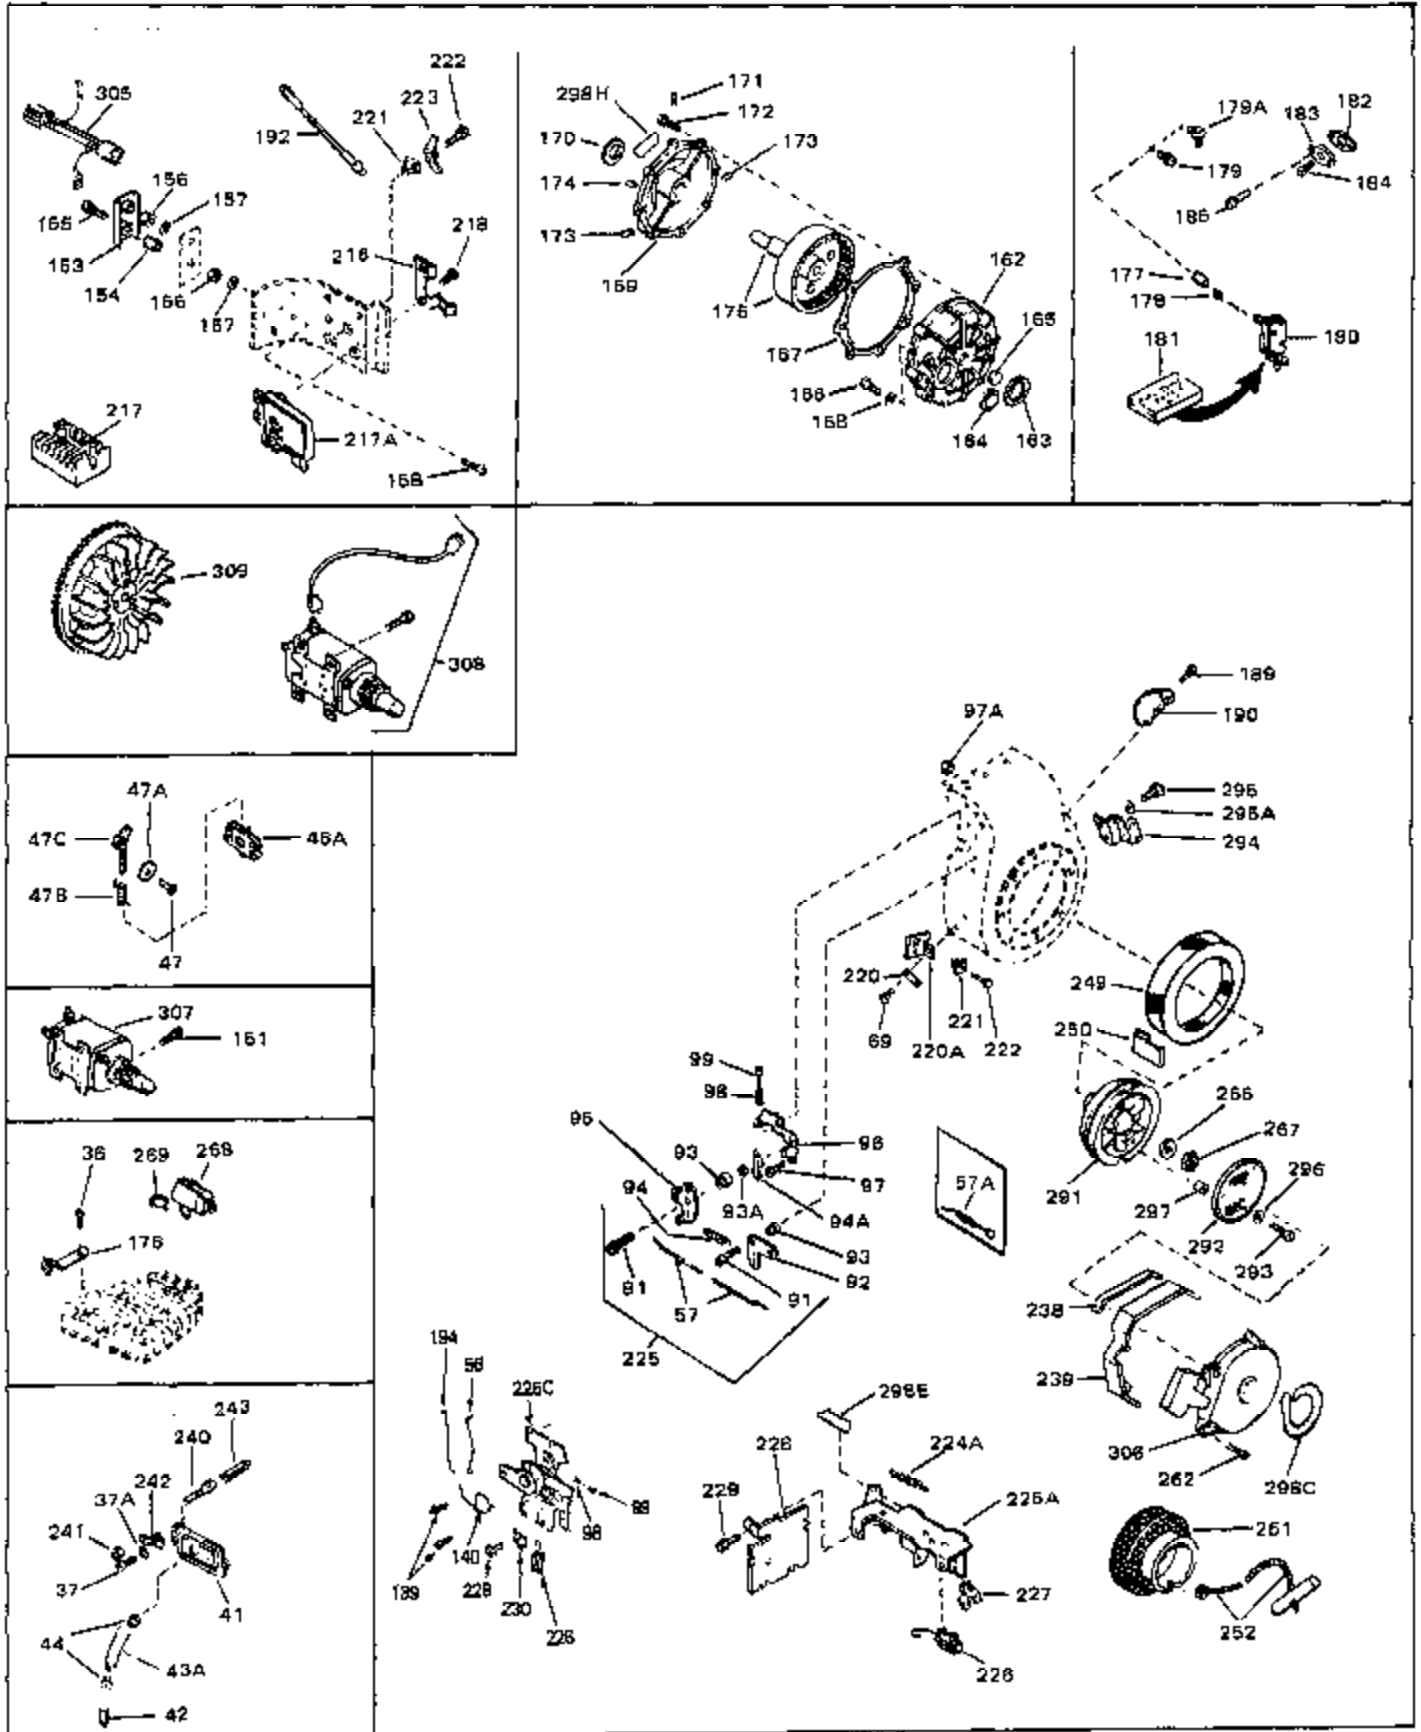

Ref #	Part Number	Qty	Description
36	650694A	0	Screw, Hex flange hd., 5/16-18 x 2
36	650695A	0	Screw, Hex flange hd., 5/16-18 x 2-1/4
36	650697A	0	Screw, Hex flange hd., 5/16-18 x 2-1/2
37	650128	0	Screw
37	650597	0	Screw, Hex washer hd., 10-24 x 5/8
37A	27261	0	Washer, Flat
41	28425	0	Cover, Valve chamber
56	31710	0	Link, Throttle
69	29747A	0	Screw
98	32924	0	Spring, Compression
98	28569	0	Spring, Compression
98	31342	0	Spring, Compression
99	29500	0	Screw, Fil. hd. mach., Sems, 8-32 x 3/4
99	650549	0	Screw
99	650688	0	Screw, Hex hd., 10-32 x 1-5/16" (Drilled
182	32683	0	Gasket, Fuel pump
183	32955	0	Cover, Fuel pump pad
184	9556	0	Plug, Oil drain (Sq. hd. pipe, 1/8-27)
185	30688	0	Screw, Hex hd. Sems, 1/4-20 x 1/2
225	730152	0	Control Assy., Speed
227	33177	0	Terminal
229	28942	0	Screw
230	27793	0	Clip, Conduit
262	29716	0	Screw
266	650815	0	Washer, Belleville
267	8115	0	Nut, Hex
305	33018	0	Harness, Adapter
306	590420	0	Starter, Rewind
308	32386	0	Starter Motor Kit (110-120 Volt)
308	32901	0	Starter Motor Kit (110-120 Volt)
308	33328	0	Starter Motor Kit (110-120 Volt)
308	33328A	0	Starter Motor Kit (110-120 Volt)
308	33518	0	Starter Motor Kit (110-120 Volt)
308	33518A	0	Starter Motor Kit (110-120 Volt)
308	33518B	0	Starter Motor Kit (110-120 Volt)
309	30811A	0	Flywheel