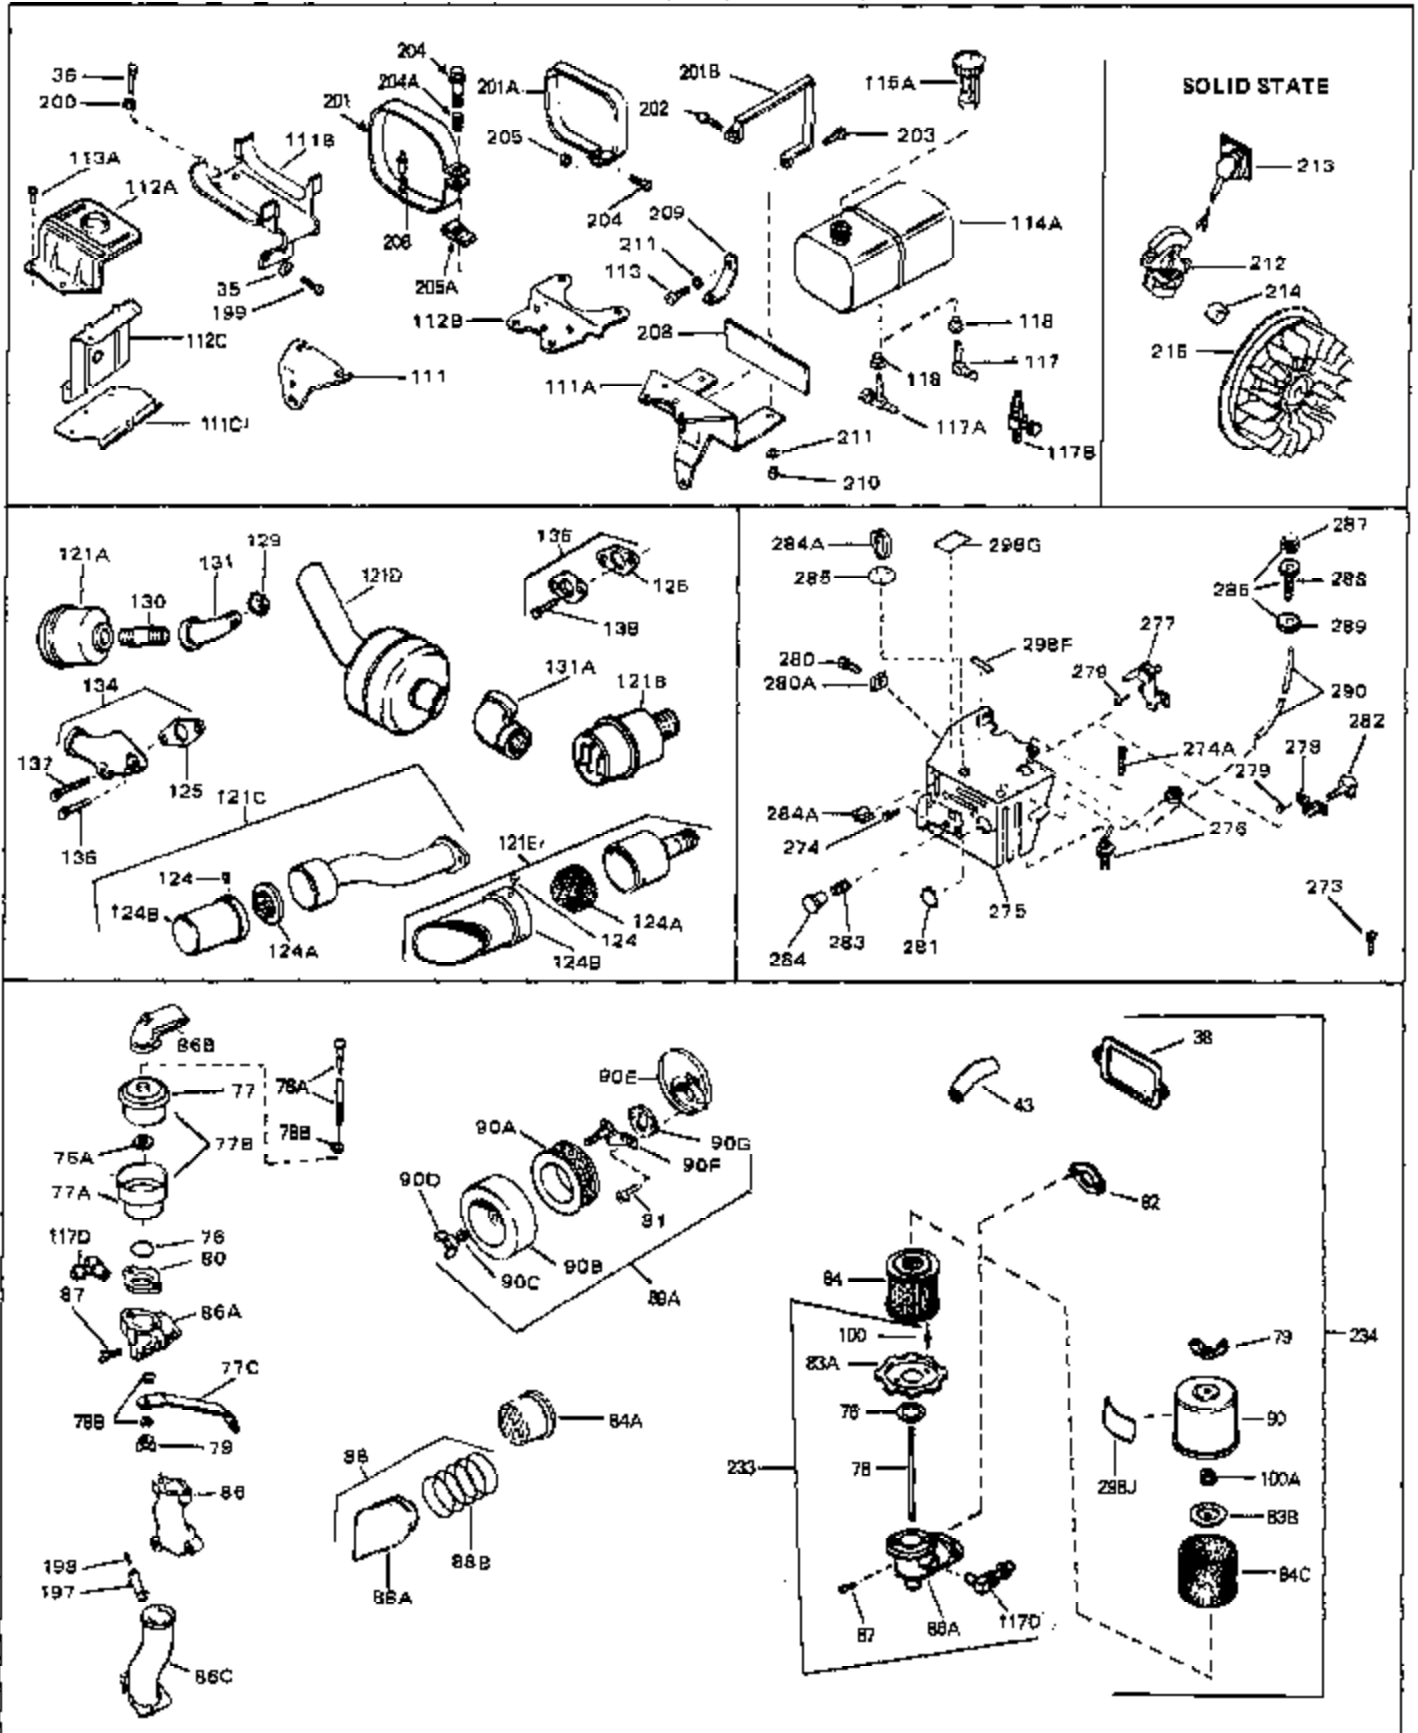

Engine Parts List #2

Ref #	Part Number	Qty	Description
35	26073	0	Washer, Connecting rod bolt
35	650570	0	Washer, Flat
35	650691	0	Washer, Flat
36	650694A	0	Screw, Hex flange hd., 5/16-18 x 2
36	650695A	0	Screw, Hex flange hd., 5/16-18 x 2-1/4
36	650697A	0	Screw, Hex flange hd., 5/16-18 x 2-1/2
38	27896	0	Gasket, Breather cover
43	27627	0	Tube, Breather
81	28820	0	Screw
81	30196	0	Screw
81	650521	0	Screw
82	27272	0	Gasket, Air cleaner
84A	31700	0	Element, Air cleaner
86A	34697	0	Elbow, Air cleaner
89A	730128	0	Cleaner Assy., Air
111	33167	0	Bracket, Lower fuel tank
112B	33166A	0	Bracket, Upper fuel tank
113	650561	0	Screw
113A	650665	0	Screw
117B	33053	0	Valve, Fuel strainer & shut-off
121E	391026	0	Muffler
124A	33171	0	Screen, Muffler
124B	33185	0	Cover & Tube, Muffler
124	650578	0	Screw
125	27930	0	Gasket, Exhaust
134	31288	0	Muffler Adapter Kit
135	730130	0	Muffler Adapter Kit
136	6021A	0	Screw, Hex flange hd., 5/16-18 x 1-1/2
137	650697A	0	Screw, Hex flange hd., 5/16-18 x 2-1/2
138	30196	0	Screw
233	34819	0	Elbow Assy., Air cleaner
234	730561	0	Air Cleaner Kit, Dual Element upright,
273	650687	0	Screw, Pan hd. self-tap, 10-32 x 5/16