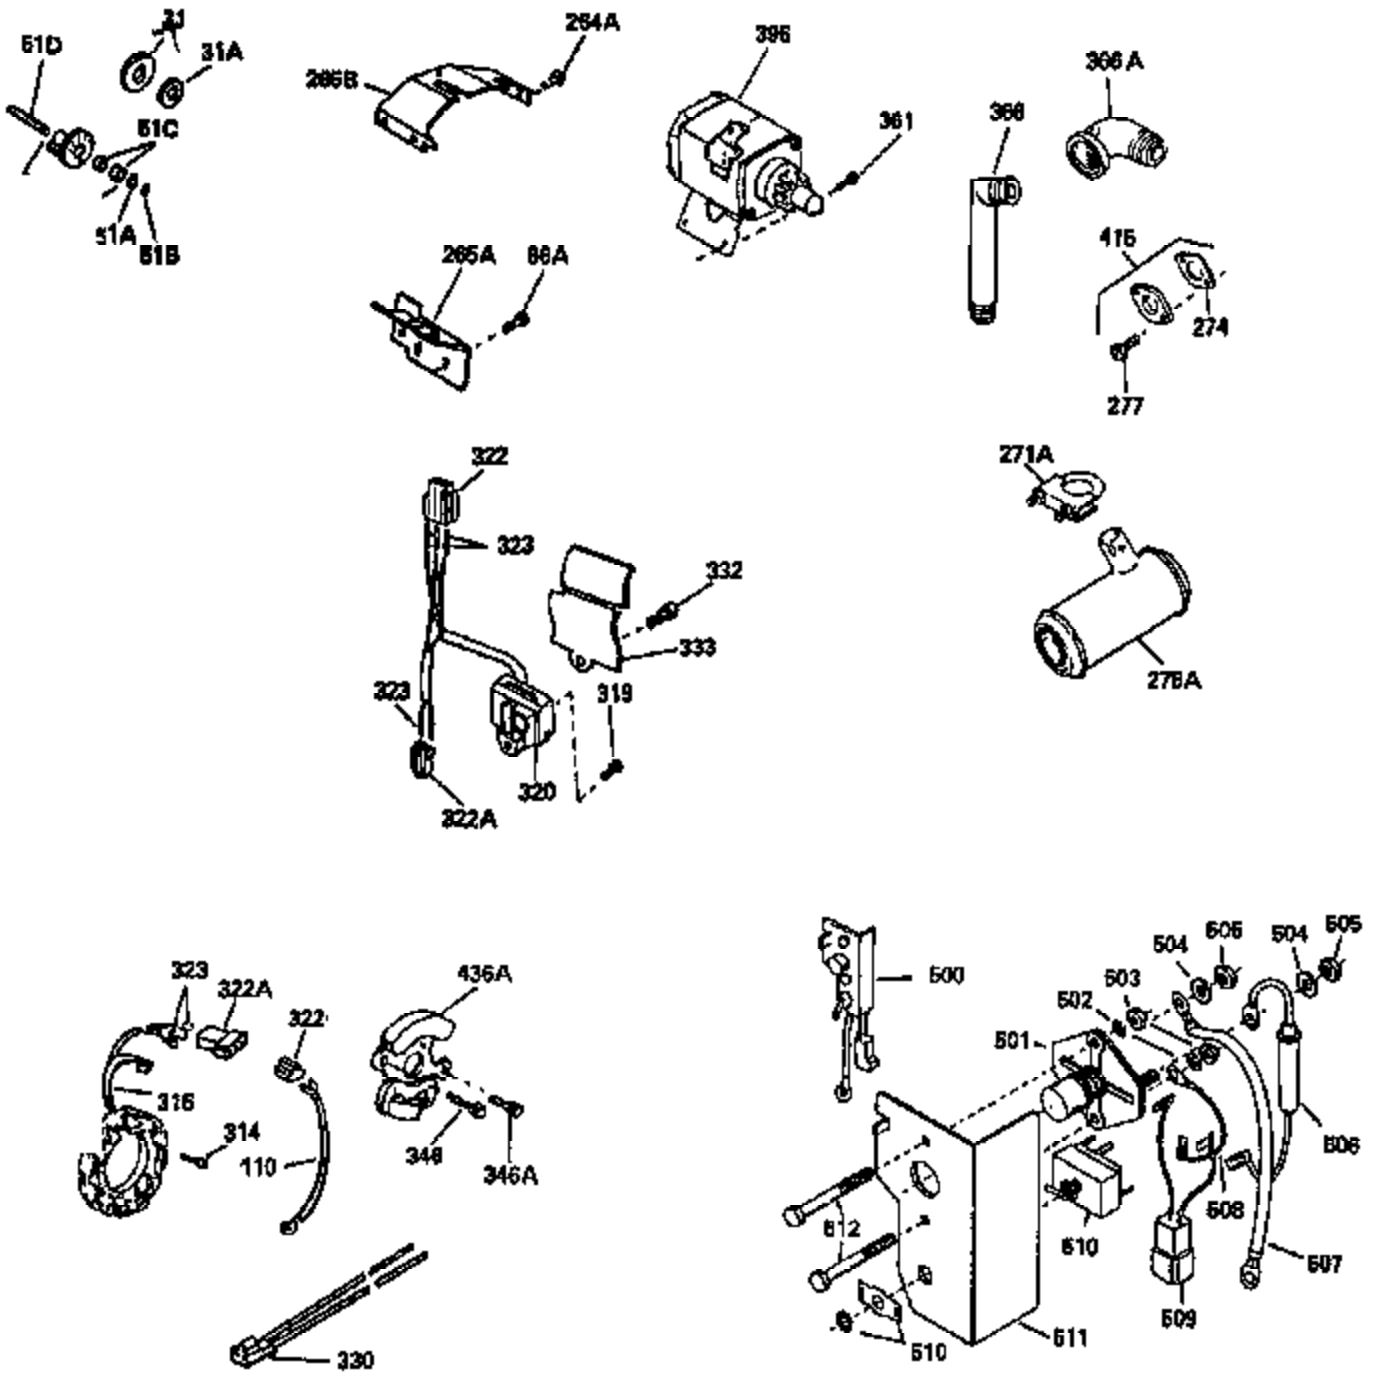

VIEW 2 of 3 ... this illustration may not depict actual equipment and is for reference only!

Ref #	Part Number	Qty	Description
3	650797	1	Screw, 5/16-18 x 1/2"
16B	31965	1	Governor Spring Plate
65A	28537	1	Washer
65	650128	1	Screw, 10-24 x 1/2"
80	31930	1	Governor Shaft
84	29193	2	Retaining Ring
88	32426	1	Spacer
135	33636	1	Resistor Spark Plug (J8C/356)
149C	20810	2	Valve Pin
149A	31946	2	Valve Spring Cap (1/32" OS Stem)
242A	32907B	1	Air Cleaner Bracket
246	30767	1	Spacer
251	650513	1	Wing Nut, 1/4-20
265	33035	1	Cylinder Head Cover
298D	26073	2	Washer
298C	8274	1	Washer
298B	650713	2	Screw, 5/16-18 x 5/8"
298A	650456	2	Lock Nut, 1/4-20
314	650521	2	Screw, 10-32 x 1-1/8"
315	611214	1	Alternator Coil (20Amp)(Incl. 322,322 A & 323)
319B	8274	2	Lock Washer
319	651026	1	Screw, 1/4-20 x 1/2"
320	611215	1	Regulator
322A	610214	1	Connector Body
322	610824	1	Connector Body
323	610922	2	Terminal
355	590701	1	Starter Handle
361	650781	1	Screw, 5/16-18 x 11/16"
366A	32042	1	Muffler Nipple
395	33835	1	Electric Starter Motor (12 Volt)
509	34393	1	Alternator Adapter Cord