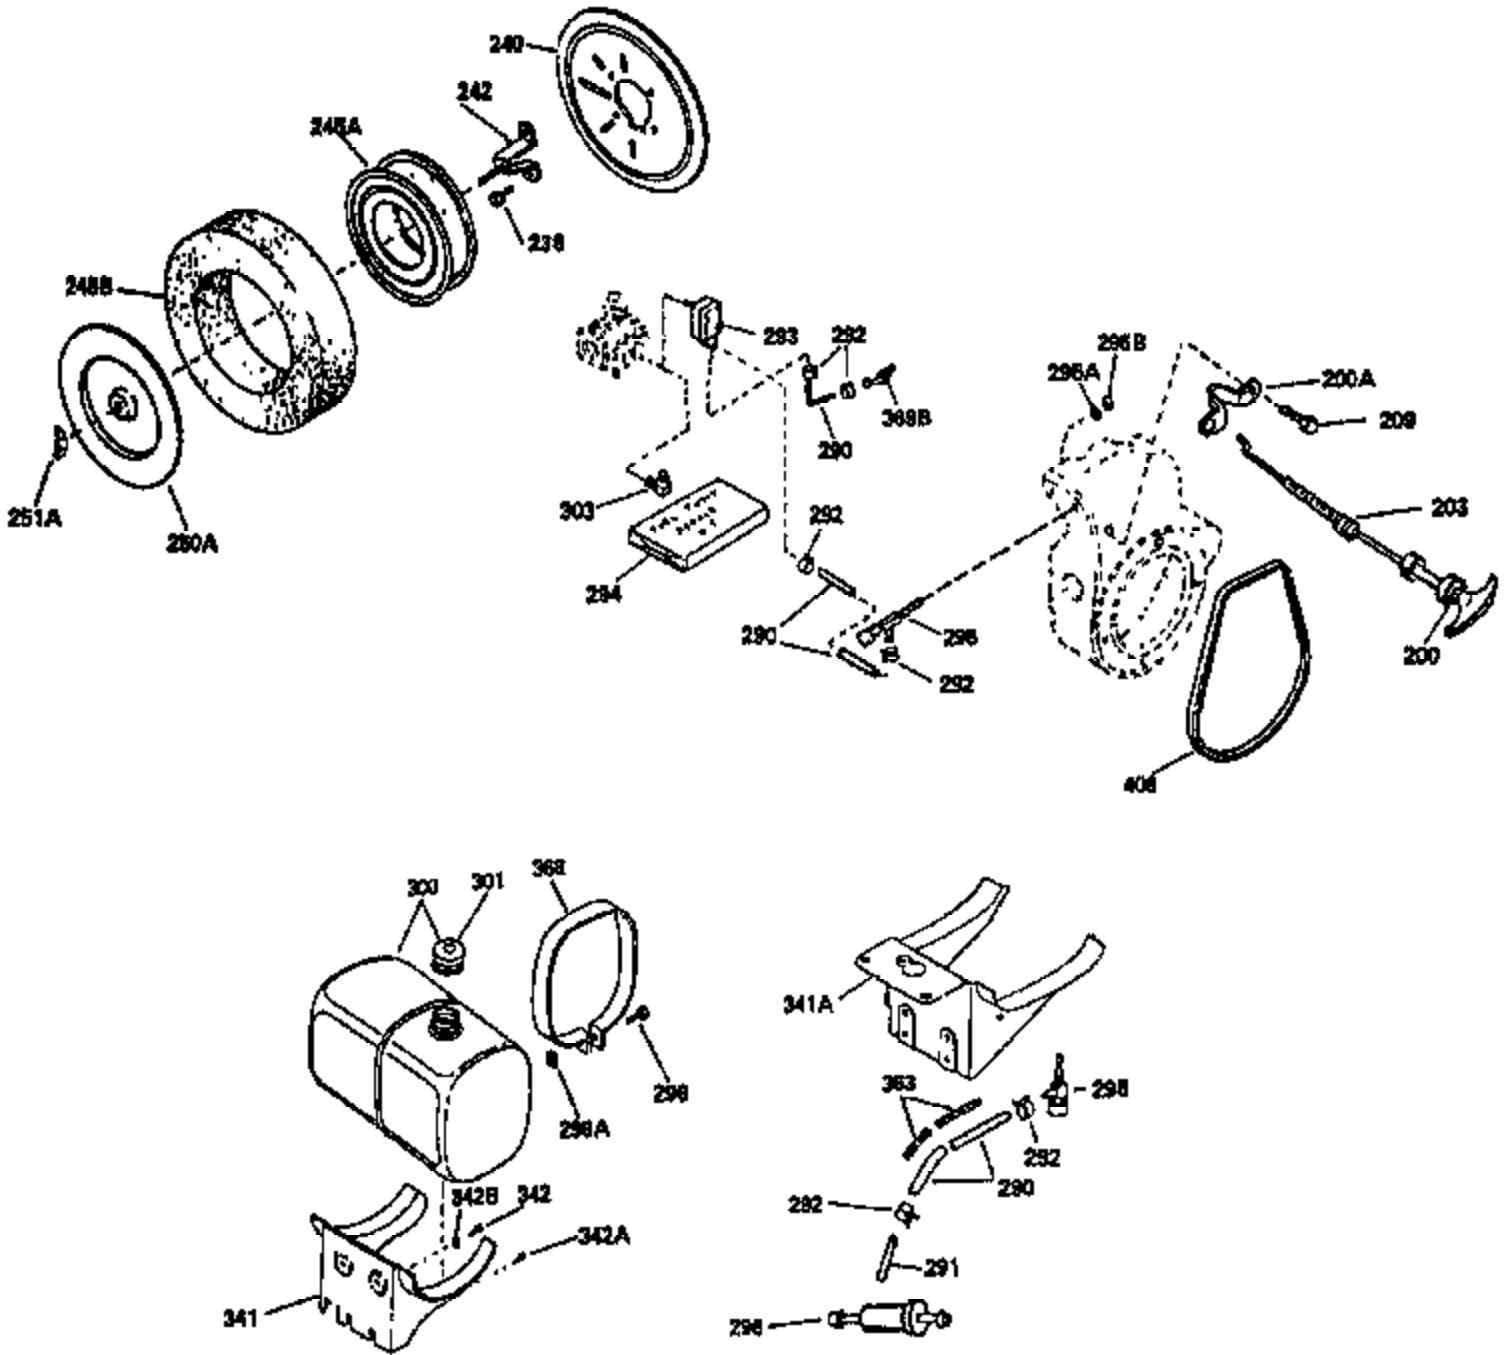

VIEW 3 of 3 ... this illustration may not depict actual equipment and is for reference only!

Ref #	Part Number	Qty	Description
3	650797	1	Screw, 5/16-18 x 1/2"
16B	31965	1	Governor Spring Plate
65A	28537	1	Washer
65	650128	1	Screw, 10-24 x 1/2"
80	31930	1	Governor Shaft
84	29193	2	Retaining Ring
88	32426	1	Spacer
135	33636	1	Resistor Spark Plug (J8C/356)
149A	31946	2	Valve Spring Cap (1/32" OS Stem)
149C	20810	2	Valve Pin
238	650399	2	Screw, 10-32 x 5/8"
242	34065	1	Air Cleaner Bracket
242A	32907B	1	Air Cleaner Bracket
246	30767	1	Spacer
251	650513	1	Wing Nut, 1/4-20
265	33035	1	Cylinder Head Cover
290	30705	1	Fuel Line
292	26460	2	Fuel Line Clamp
295	29683	1	Fuel Shut Off Valve
298B	650713	2	Screw, 5/16-18 x 5/8"
298	650451	2	Screw, 1/4-20 x 1"
298A	650456	2	Lock Nut, 1/4-20
298D	26073	2	Washer
298C	8274	1	Washer
300	31977	1	Fuel Tank
319B	8274	2	Lock Washer
341	31978	1	Fuel Tank Bracket
342	650561	2	Screw, 1/4-20 x 19/32"
355	590701	1	Starter Handle
368	31979	2	Fuel Tank Strap