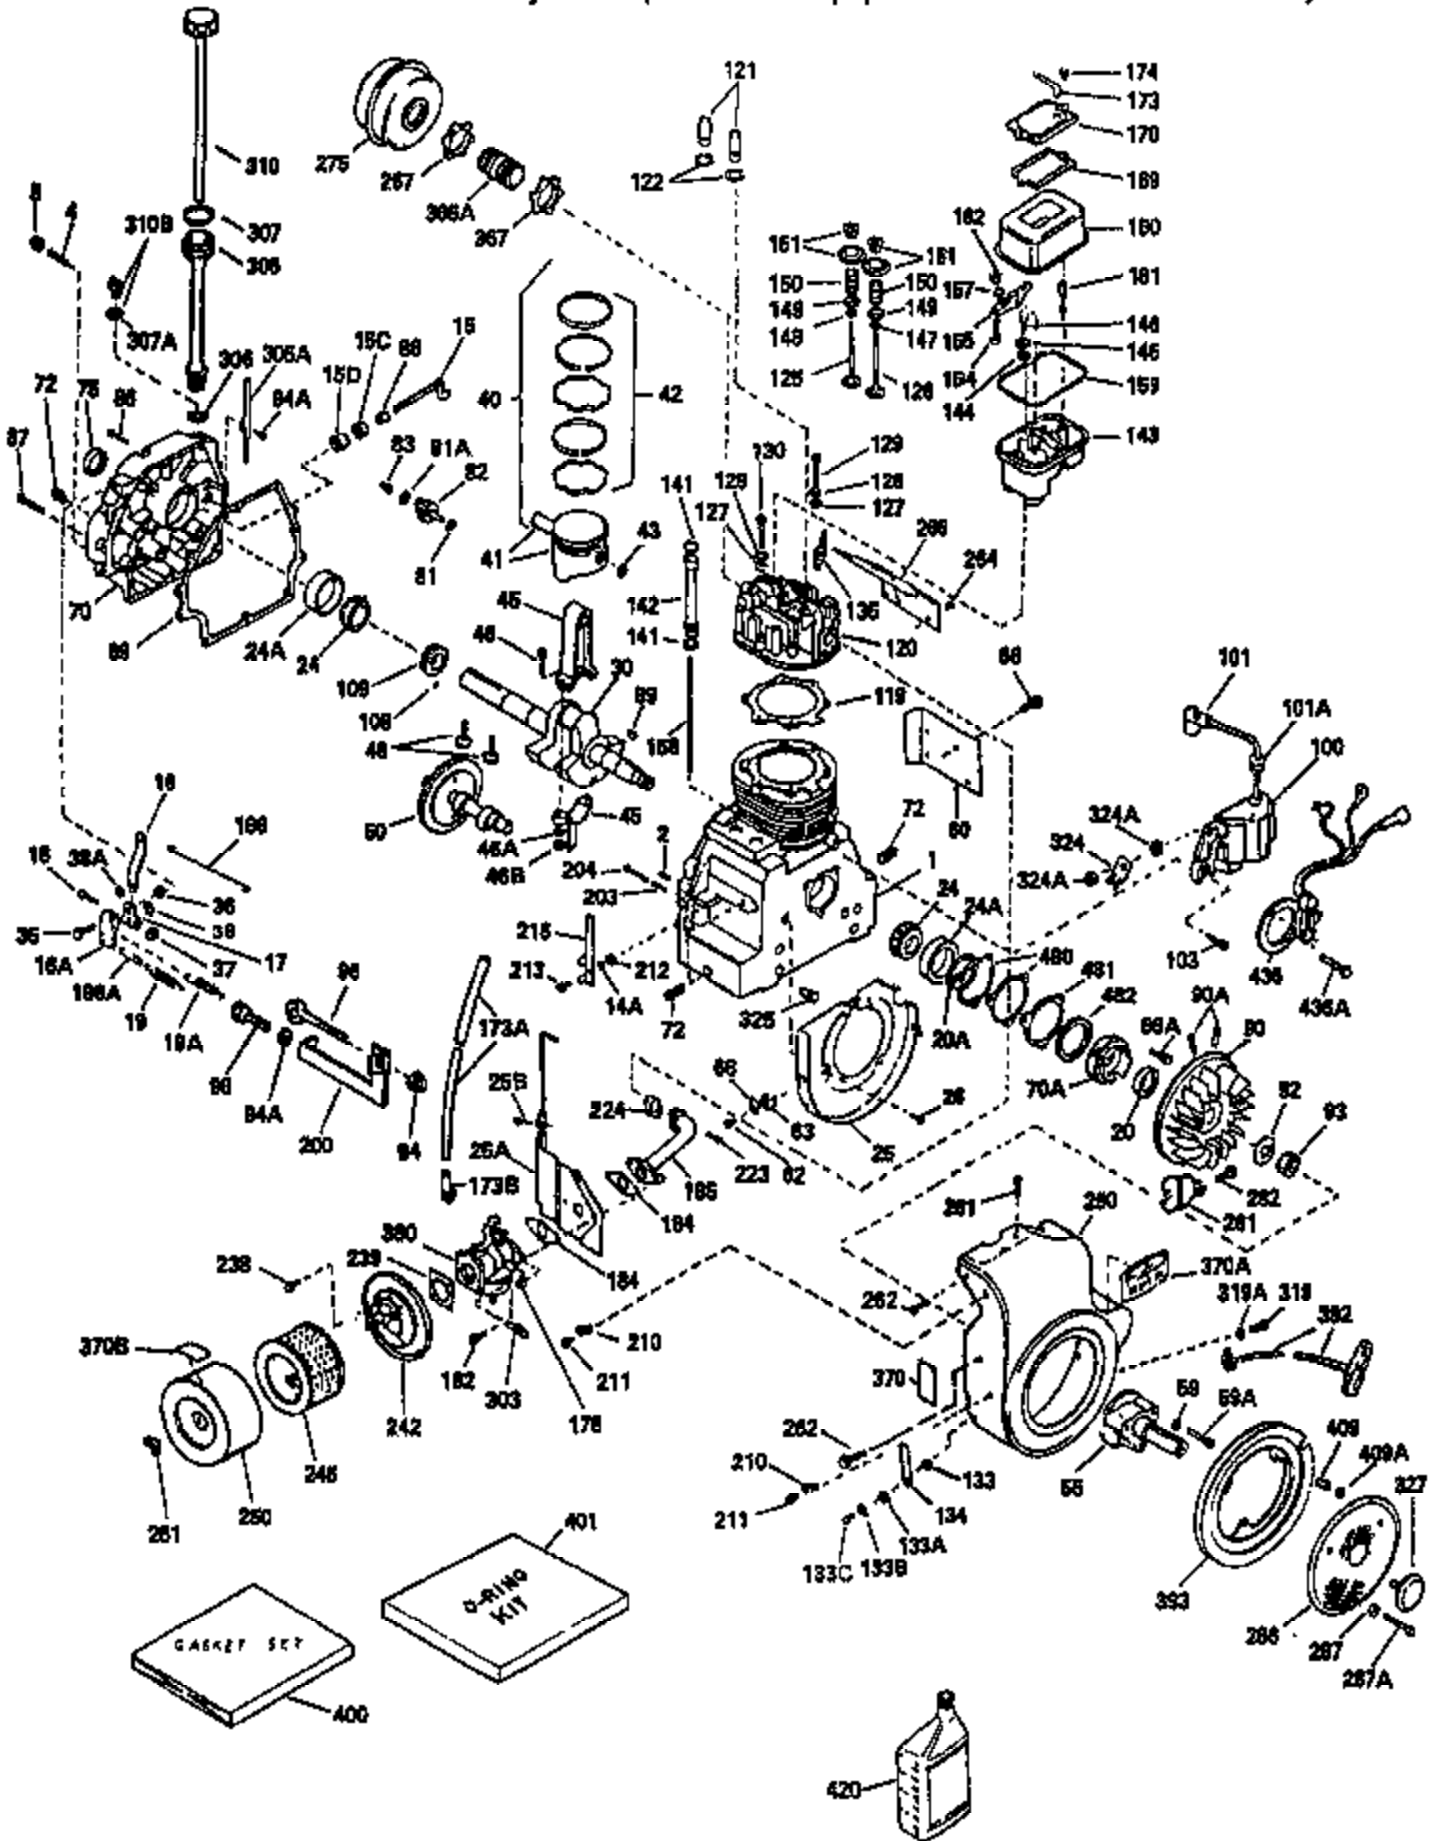

VIEW 1 of 3 ... this illustration may not depict actual equipment and is for reference only!