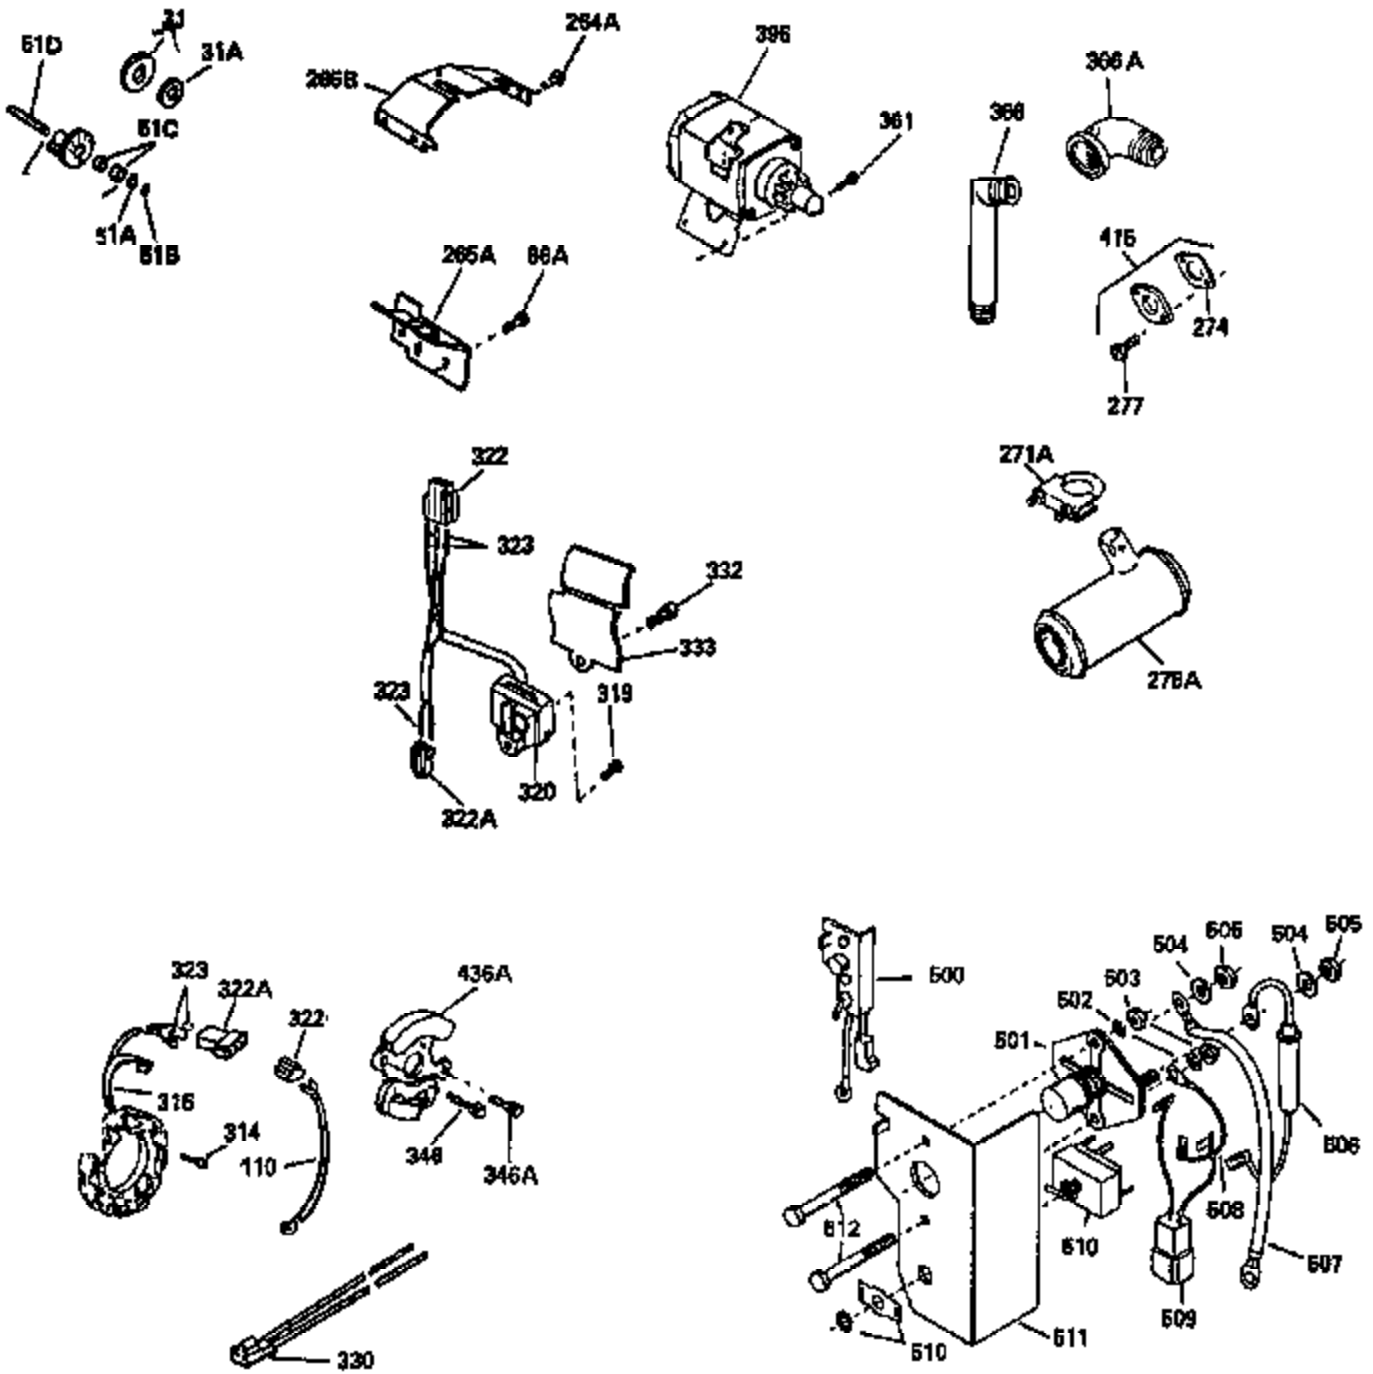

VIEW 2 of 3 ... this illustration may not depict actual equipment and is for reference only!

Ref #	Part Number	Qty	Description
3	650797	1	Screw, 5/16-18 x 1/2"
16B	31965	1	Governor Spring Plate
65	650128	1	Screw, 10-24 x 1/2"
65A	28537	1	Washer
80	31930	1	Governor Shaft
84	29193	2	Retaining Ring
88	32426	1	Spacer
135	33636	1	Resistor Spark Plug (J8C/356)
149A	31946	2	Valve Spring Cap (1/32" OS Stem)
149C	20810	2	Valve Pin
242A	32907B	1	Air Cleaner Bracket
246	30767	1	Spacer
251	650513	1	Wing Nut, 1/4-20
265	33035	1	Cylinder Head Cover
298C	8274	1	Washer
298B	650713	2	Screw, 5/16-18 x 5/8"
298A	650456	2	Lock Nut, 1/4-20
298D	26073	2	Washer
314	650521	2	Screw, 10-32 x 1-1/8"
315	610902	1	Alternator Coil (20Amp) (Incl. 322-32 3A)
319	650595	1	Screw, 5/16-24 x 3/8"
319	30063	1	Screw, Torx T-30, 1/4-20 x 1/2"
320	610996	1	Regulator
322	611201	1	Connector Body
323	610904	1	Terminal
323A	610905	2	Terminal
355	590701	1	Starter Handle
361	650781	2	Screw, 5/16-18 x 11/16"
366A	32042	1	Muffler Nipple
395	33835	1	Electric Starter Motor (12 Volt)
509	34393	1	Alternator Adapter Cord