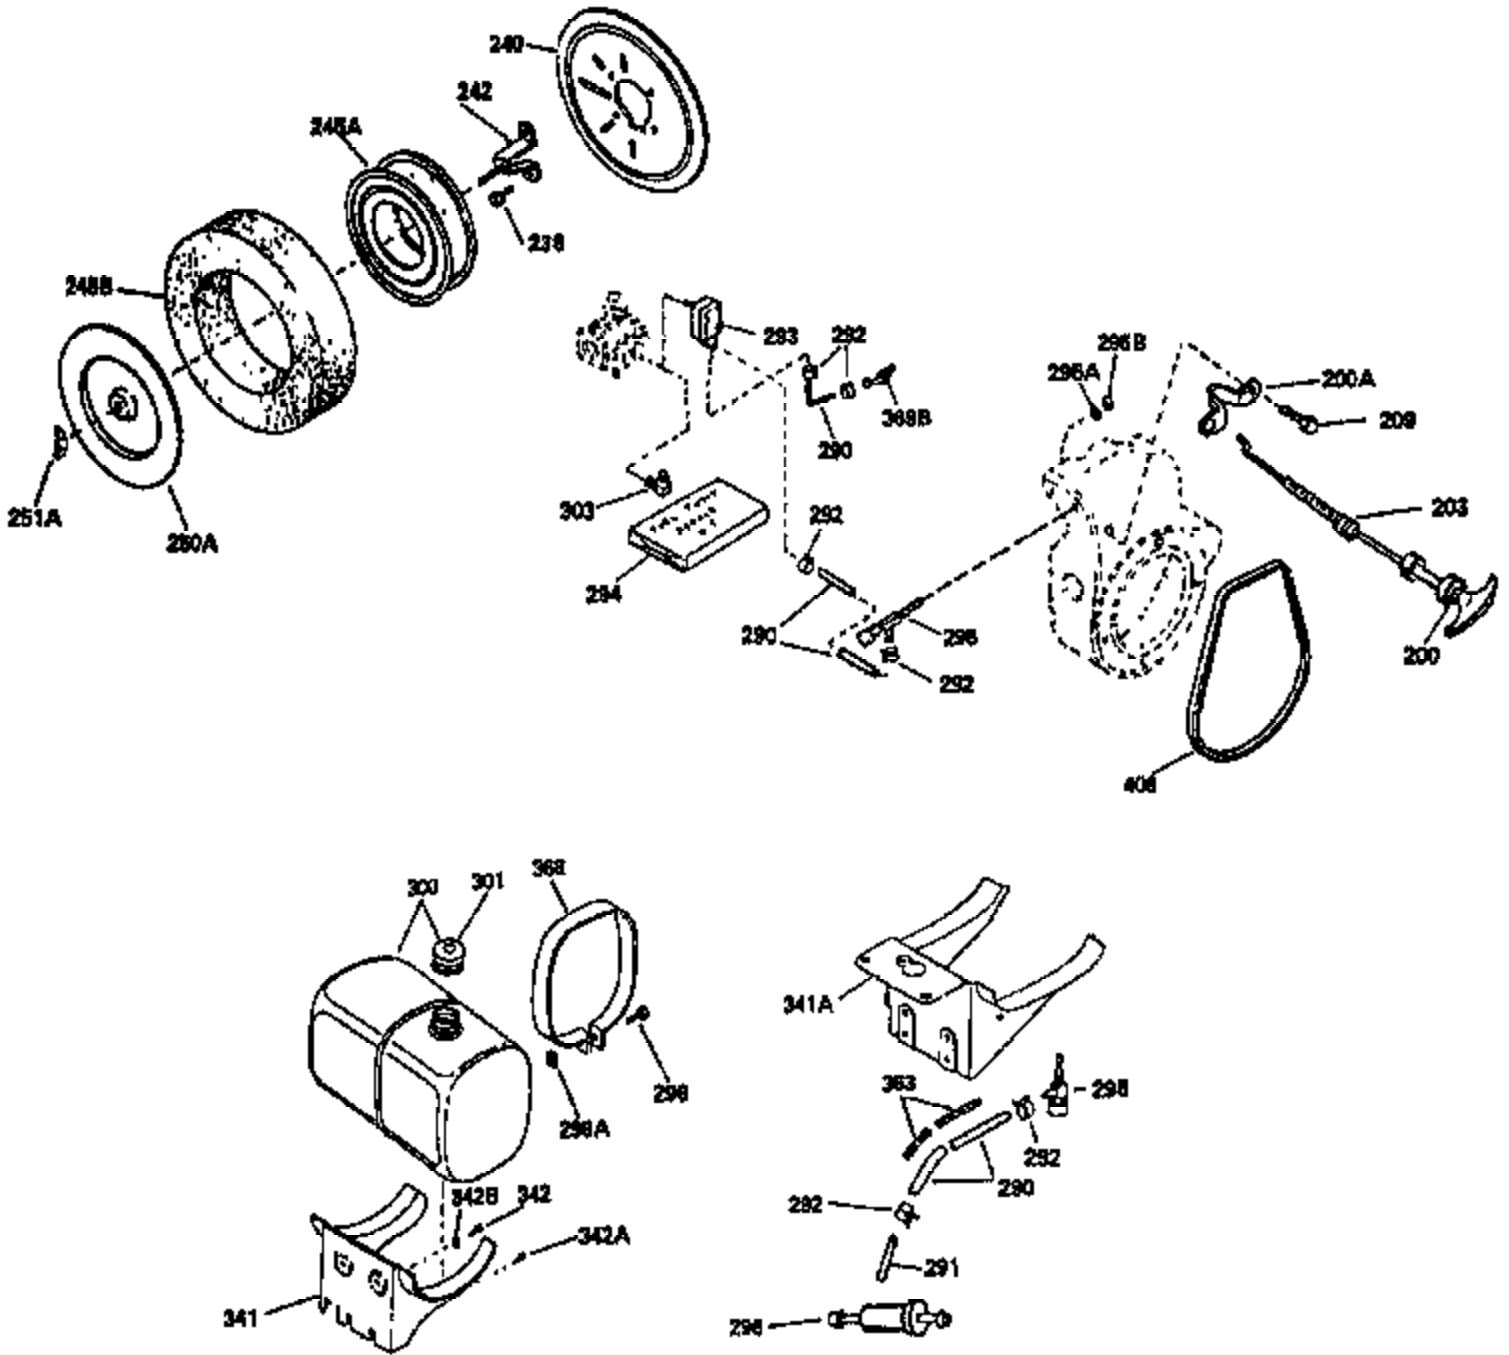

VIEW 3 of 3 ... this illustration may not depict actual equipment and is for reference only!

Ref #	Part Number	Qty	Description
3	650797	1	Screw, 5/16-18 x 1/2"
16B	31965	1	Governor Spring Plate
65A	28537	1	Washer
65	650128	1	Screw, 10-24 x 1/2"
80	31930	1	Governor Shaft
84	29193	2	Retaining Ring
88	32426	1	Spacer
135	33636	1	Resistor Spark Plug (J8C/356)
149C	20810	2	Valve Pin
149A	31946	2	Valve Spring Cap (1/32" OS Stem)
238	650399	2	Screw, 10-32 x 5/8"
242A	32907B	1	Air Cleaner Bracket
242	34065	1	Air Cleaner Bracket
246	30767	1	Spacer
251	650513	1	Wing Nut, 1/4-20
265	33035	1	Cylinder Head Cover
290	30705	1	Fuel Line
292	26460	2	Fuel Line Clamp
295	29683	1	Fuel Shut Off Valve
298D	26073	2	Washer
298	650451	2	Screw, 1/4-20 x 1"
298C	8274	1	Washer
298B	650713	2	Screw, 5/16-18 x 5/8"
298A	650456	2	Lock Nut, 1/4-20
300	31977	1	Fuel Tank
323A	610905	2	Terminal
341	31978	1	Fuel Tank Bracket
342	650561	2	Screw, 1/4-20 x 5/8"
355	590701	1	Starter Handle
368	31979	2	Fuel Tank Strap