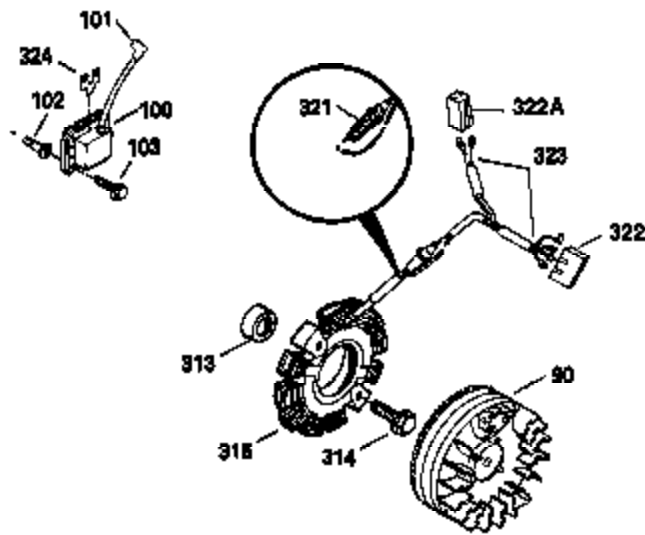

SOLID STATE