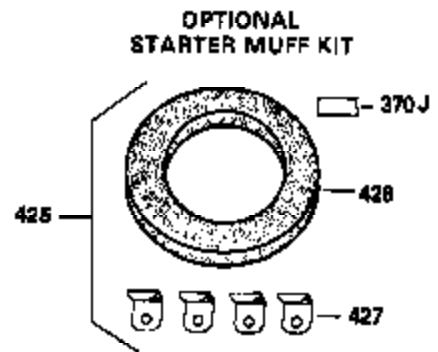

OPTIONAL SPARK ARREST MUFFLER

Engine Parts List #2

Ref #	Part Number	Qty	Description
49	34242	1	Oil Dipper
110	35187	1	Ground Wire
110A	35234	1	Ground Wire
129	650697A	2	Screw, 5/16-18 x 2-1/2"
131	650697A	3	Screw, 5/16-18 x 2-1/2"
172	28425	1	Valve Cover
242	31691	1	Air Cleaner Bracket
262	29747B	2	Screw, Torx T-40, 5/16-24 x 21/32"
269	35865	1	* Exhaust Manifold Gasket
275	32401	1	Muffler
277	650694A	1	Screw, 5/16-18 x 2"
277A	30196	1	Screw, 5/16-18 x 3/4"
279B	26073	1	Washer
284	34174	1	Muffler Deflector
291	30962	1	Fuel Line
295	32961	1	Fuel Shut-Off Valve
370B	35344	1	Throttle Decal
370	550223	1	Logo Decal

**ADD-ON ALTERNATOR
AC LIGHTING OR DC CHARGING**

730571
Can be used on H50-60 with
stamped steel starter.

SOLID STATE

Engine Parts List #3

Ref #	Part Number	Qty	Description
49	34242	1	Oil Dipper
90	611084	1	Flywheel
100	34443A	1	Solid State Ignition
101	610118	1	Spark Plug Cover
102	650872	2	Solid State Mounting Stud
103	650814	2	Screw, Torx T-15, 10-24 x 1"
110A	35234	1	Ground Wire
129	650697A	2	Screw, 5/16-18 x 2-1/2"
131	650697A	3	Screw, 5/16-18 x 2-1/2"
172	28425	1	Valve Cover
173	35350	1	Breather Tube
239	27272A	1	* Air Cleaner Gasket
242	31691	1	Air Cleaner Bracket
245	30727	1	Air Cleaner Filter
269	35865	1	* Exhaust Manifold Gasket
277A	30196	1	Screw, 5/16-18 x 3/4"
279B	26073	1	Washer
291	30962	1	Fuel Line
324	33177	1	Terminal