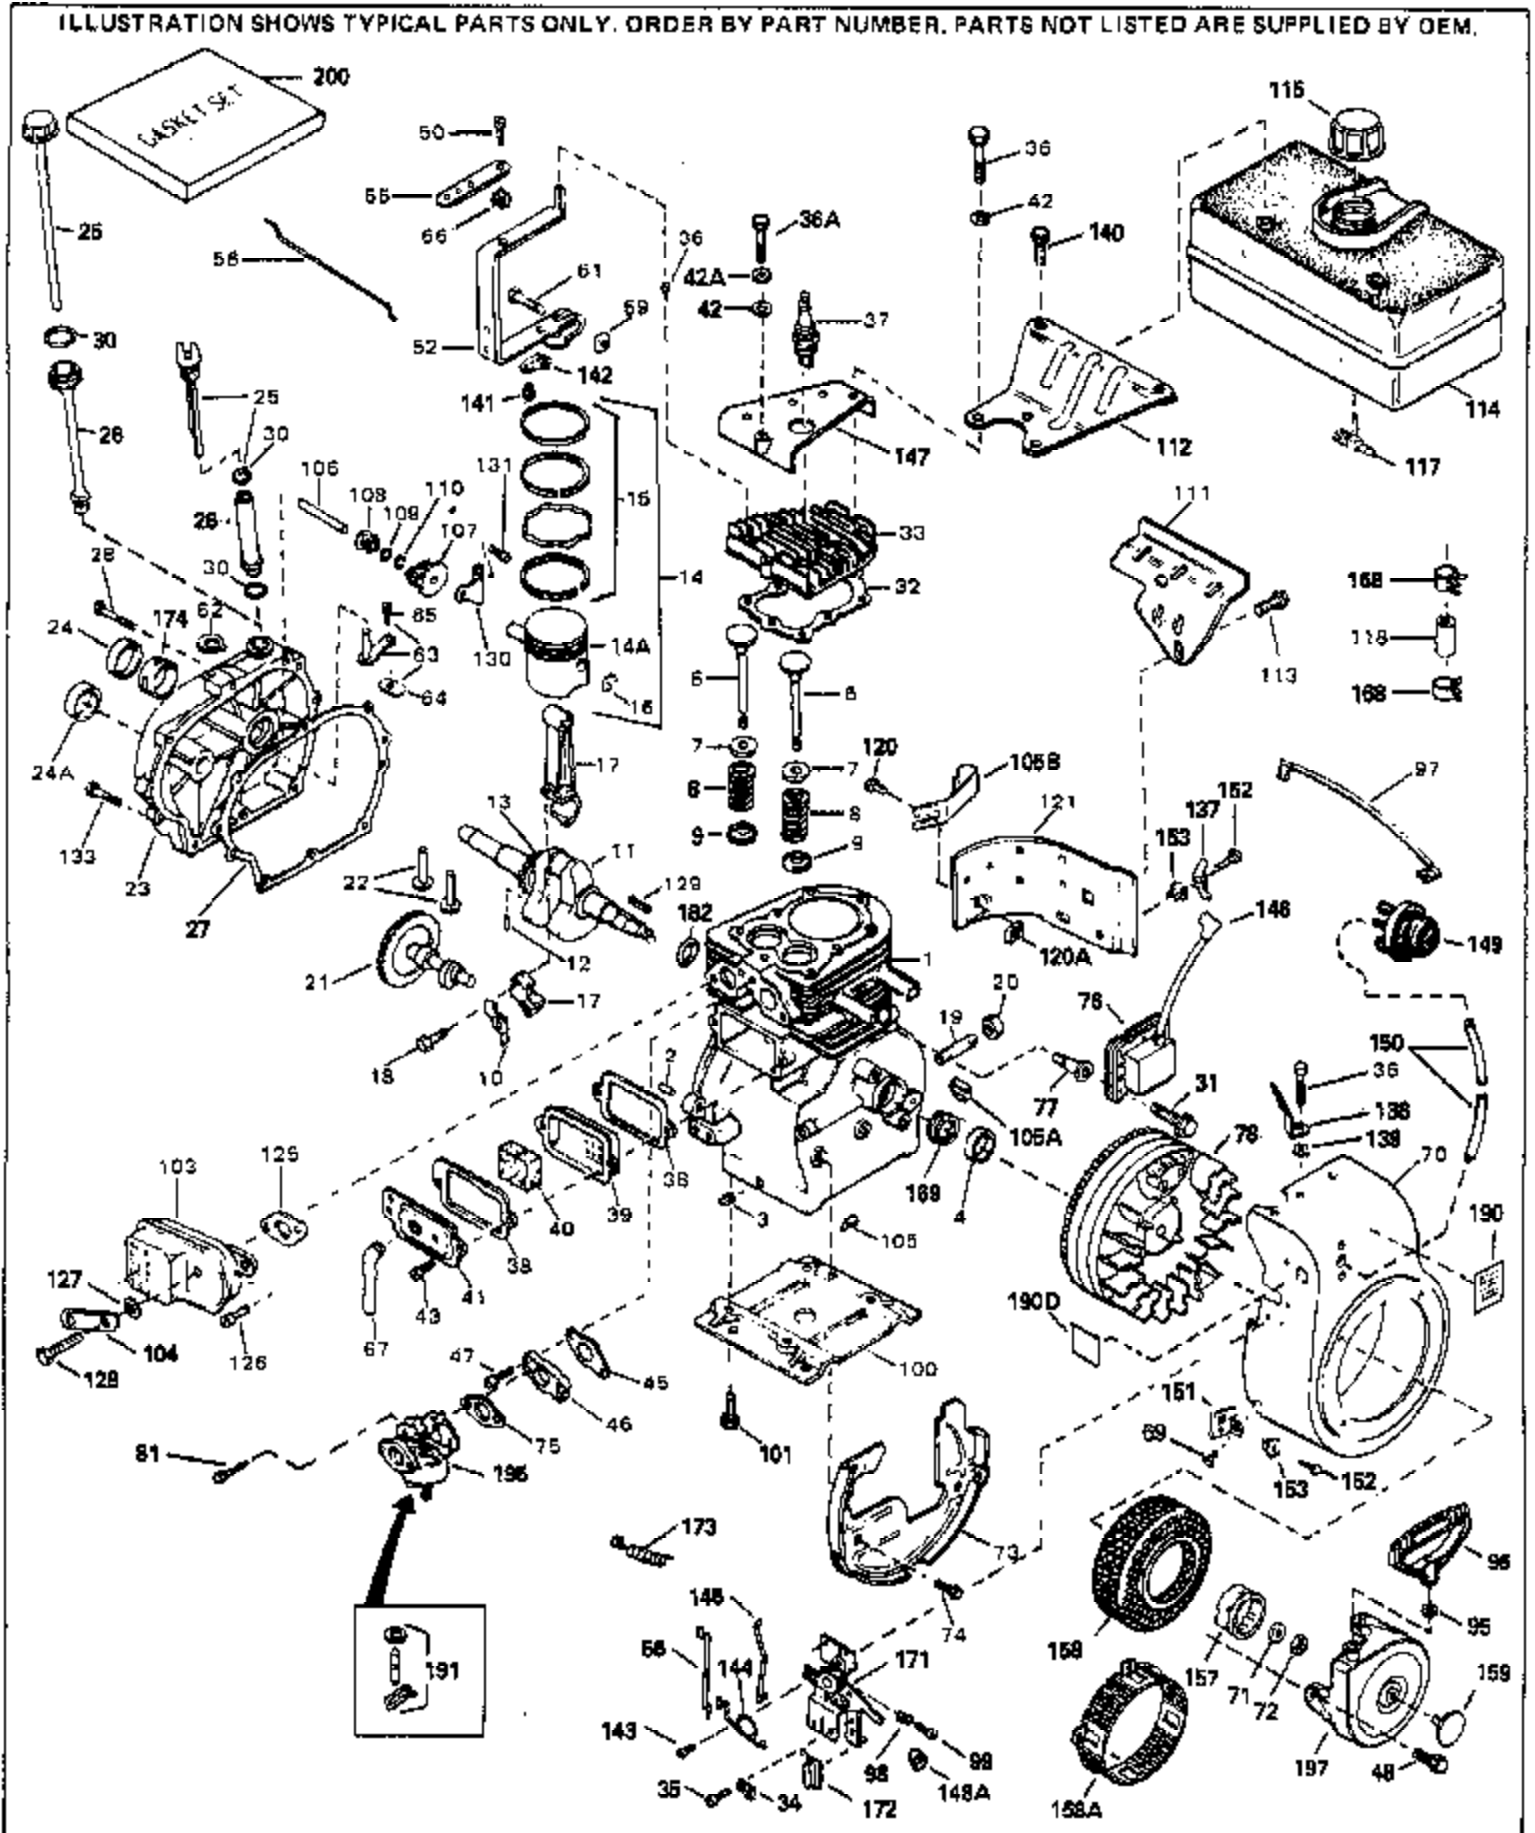

ILLUSTRATION SHOWS TYPICAL PARTS ONLY. ORDER BY PART NUMBER. PARTS NOT LISTED ARE SUPPLIED BY OEM.

Engine Parts List

Ref #	Part Number	Qty	Description
1	32586C	1	Cylinder (Incl. 2 & 20)
2	27652	2	Dowel Pin
15	30699C	1	Governor Rod (Incl. 15A & 15B)
15A	30700	1	Governor Yoke
15B	650494	1	Screw, 6-40 x 5/16"
16	33454	1	Governor Lever
17	29916	1	Governor Lever Clamp
18	650548	1	Screw, 8-32 x 5/16"
19	34663	1	Speed Control Spring
20	32630	1	Oil Seal
25	29536	1	Blower Housing Baffle
26	650561	2	Screw, 1/4-20 x 5/8"
28	30322	1	Lock Nut, 8-32
30	35272	1	Crankshaft
35	29826	1	Screw, 10-32 x 3/4"
36	29918	1	Lock Washer
37	29216	1	Lock Nut, 10-32
38	29642	1	Retaining Ring
40	34517	1	Piston, Pin & Ring Set (Std.)
40	34518	1	Piston, Pin & Ring Set (.010" OS)
40	34519	1	Piston, Pin & Ring Set (.020" OS)
41	32592B	1	Piston & Pin Ass'y. (Std.) (Incl. 43)
41	32593B	1	Piston & Pin Ass'y. (.010" OS) (Incl. 43)
41	32594B	1	Piston & Pin Ass'y. (.020" OS) (Incl. 43)
42	32595	1	Ring Set (Std.)
42	32596	1	Ring Set (.010" OS)
42	32597	1	Ring Set (.020" OS)
43	27888	2	Piston Pin Retaining Ring
45	32591C	1	Connecting Rod Ass'y. (Incl. 46 & 49)
46	650662C	2	Connecting Rod Bolt
48	34034	2	Valve Lifter
49	34242	1	Oil Dipper
50	32115	1	Camshaft (MCR)
60	30622A	1	Blower Housing Extension
65	650128	1	Screw, 10-24 x 1/2"
69	30684	1	* Cylinder Cover Gasket
70	31303C	1	Cylinder Cover (Incl. 71, 75 & 80)
71	31546	1	Crankshaft Bushing
72	27642	2	Oil Drain Plug
75	28427	1	Oil Seal
80	31845	1	Governor Shaft
81	30590A	1	Washer
82	30591	1	Governor Gear Ass'y. (Incl. 81)
83	30588A	1	Governor Spool
84	29193	1	Retaining Ring
86	650488	7	Screw, 1/4-20 x 1-1/4"
87	650493	1	Screw, 1/4-20 x 1-3/4"
89	32589	1	Flywheel Key
90	611084	1	Flywheel
92	650815	1	Belleville Washer
93	8116	1	Flywheel Nut
100	34443A	1	Solid State Ignition
101	610118	1	Spark Plug Cover
102	650872	2	Solid State Mounting Stud
103	650814	2	Screw, Torx T-15, 10-24 x 1"
110	35187	1	Ground Wire
110A	35234	1	Ground Wire
119	32631A	1	* Cylinder Head Gasket