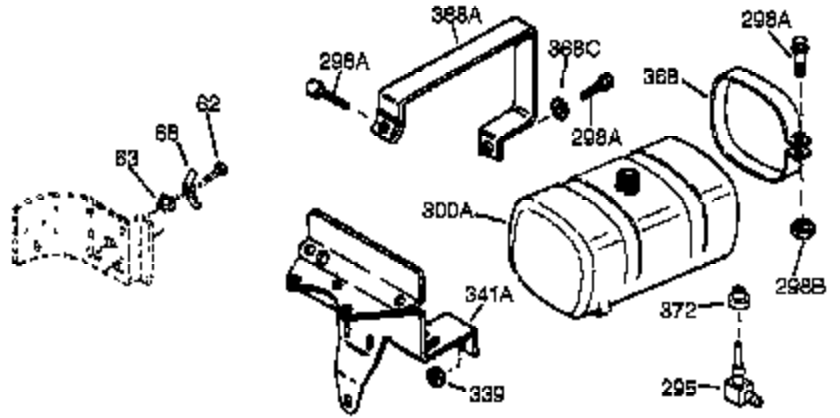

Ref #	Part Number	Qty	Description
94	651016	1	Lock Nut, 10-32
95	30886A	1	Extension Spring
96	30845A	1	R.P.M. Adjusting Bolt
172	28425	1	Valve Cover
216	32328	1	R.P.M. Adjusting Lever
262	29747B	2	Screw, Torx T-40, 5/16-24 x 21/32"
269	35865	1	* Exhaust Manifold Gasket
277A	30196	1	Screw, 5/16-18 x 3/4"
295	35857	1	Fuel Shut-Off Valve