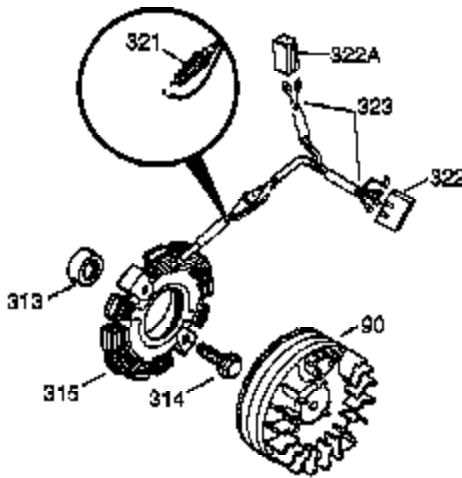

**OPTIONAL
STARTER MUFF KIT**

730571

Can be used on H60-60 with stamped steel starter.