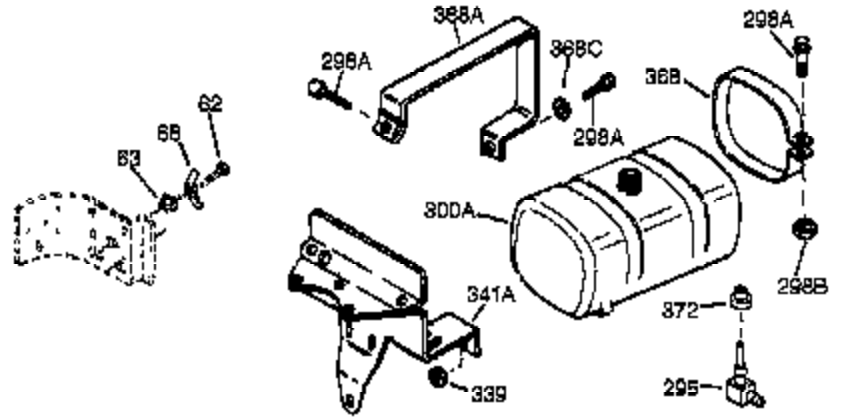

Ref #	Part Number	Qty	Description
23	31793	1	Ball Bearing
32	31792	1	Washer
74	31855	2	Bearing Retainer
172	28425	1	Valve Cover
175	650778	2	Lock Washer
176	650580	2	Lock Nut, 10-24
262	29747B	2	Screw, Torx T-40, 5/16-24 x 21/32"
269	35865	1	Muffler Gasket
277A	30196	1	Screw, 5/16-18 x 3/4"