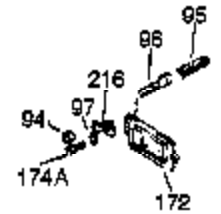

Ref #	Part Number	Qty	Description
172	28425	1	Valve Cover
262	29747B	2	Screw, Torx T-40, 5/16-24 x 21/32"
264A	30196	1	Screw, 5/16-18 x 3/4"
269	35865	1	* Exhaust Manifold Gasket
281	33013	1	Starter Bubble Cover
282	650760	1	Screw, 8-32 x 3/8"