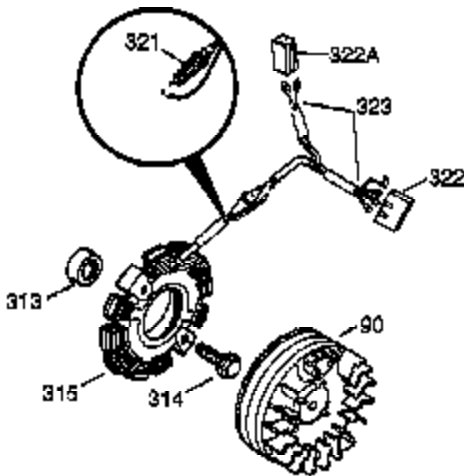

**OPTIONAL
STARTER MUFF KIT**

730571

Can be used on H60-60 with stamped steel starter.