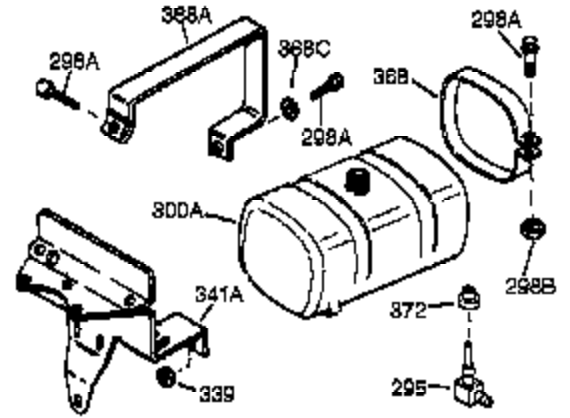

Ref #	Part Number	Qty	Description
172	28425	1	Valve Cover
262	29747B	2	Screw, Torx T-40, 5/16-24 x 21/32"
264A	30196	1	Screw, 5/16-18 x 3/4"
269	35865	1	* Exhaust Manifold Gasket
281	33013	1	Starter Bubble Cover
282	650760	1	Screw, 8-32 x 3/8"