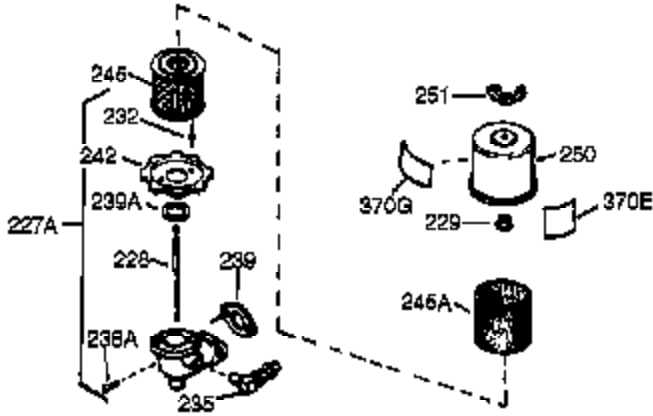

**OPTIONAL
STARTER MUFF KIT**

730571
Can be used on H60-60 with stamped steel starter.