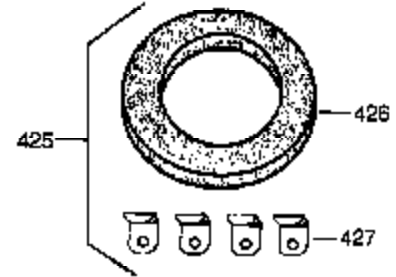

**OPTIONAL
STARTER MUFF KIT**

730571
Can be used on H60-60 with stamped steel starter.