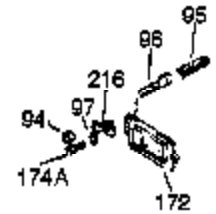

Ref #	Part Number	Qty	Description
172	28425	1	Valve Cover
262	29747B	2	Screw, Torx T-40, 5/16-24 x 21/32"
264A	30196	1	Screw, 5/16-18 x 3/4"
269	35865	1	* Exhaust Manifold Gasket
281	33013	1	Starter Bubble Cover
282	650760	1	Screw, 8-32 x 3/8"