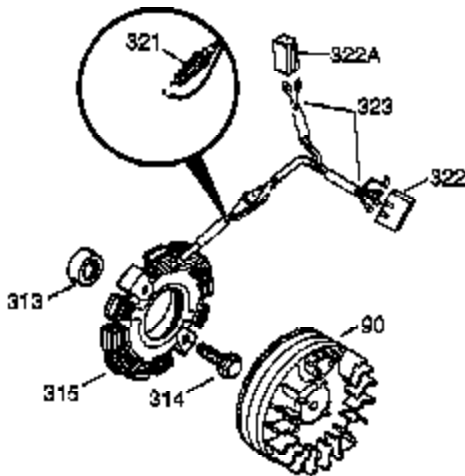

**OPTIONAL
STARTER MUFF KIT**

730571
Can be used on H60-60 with stamped steel starter.