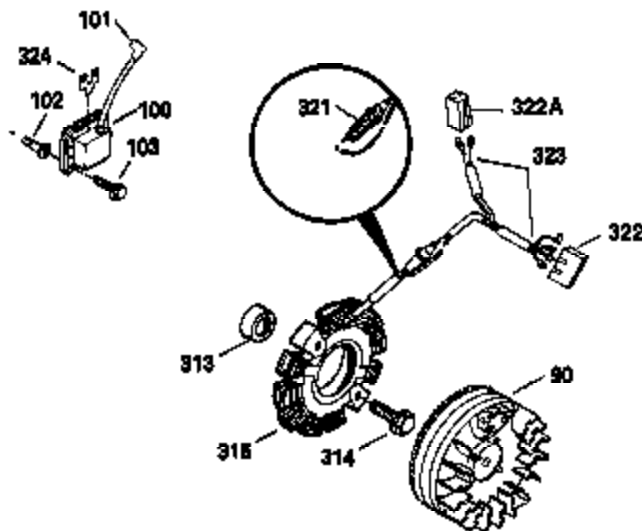

**ADD-ON ALTERNATOR
AC LIGHTING OR DC CHARGING**

730571
Can be used on H50-60 with
stamped steel starter.

**STANDARD POINT
IGNITION**

SOLID STATE

Engine Parts List #3

Ref #	Part Number	Qty	Description
90	611084	1	Flywheel
100	34443A	1	Solid State Ignition
101	610118	1	Spark Plug Cover
102	650872	2	Solid State Mounting Stud
103	651007	2	Screw, Torx T-15, 10-24 x 15/16"
172	28425	1	Valve Cover
173	35350	1	Breather Tube
239	27272A	1	* Air Cleaner Gasket
242	31691	1	Air Cleaner Bracket
245	30727	1	Air Cleaner Filter
269	35865	1	* Exhaust Manifold Gasket
277A	30196	1	Screw, 5/16-18 x 3/4"
279B	26073	1	Washer
291	30962	1	Fuel Line
370K	36695	1	Starter Decal
370J	35703	1	Throttle Decal