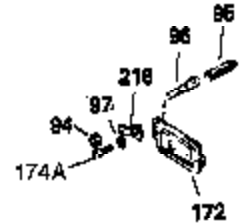

OPTIONAL SPARK ARREST MUFFLER