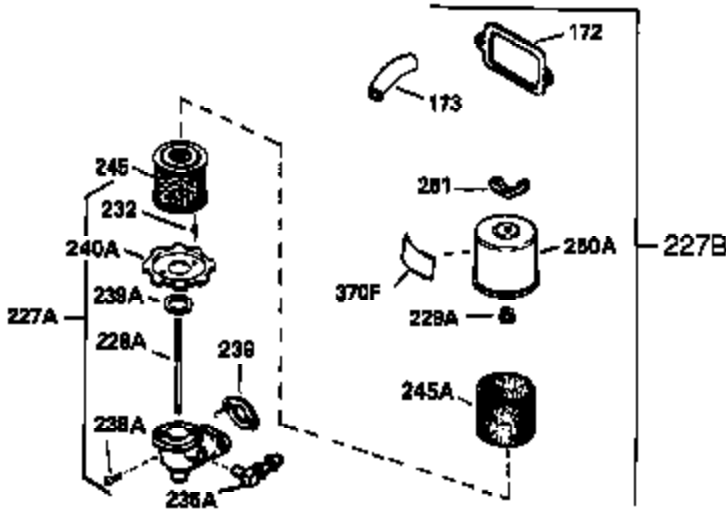

**ADD-ON ALTERNATOR
AC LIGHTING OR DC CHARGING**