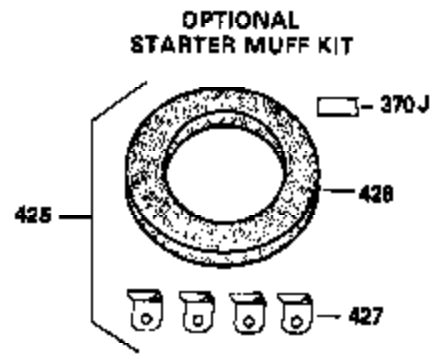

730571
Can be used on H50-60 with
stamped steel starter.