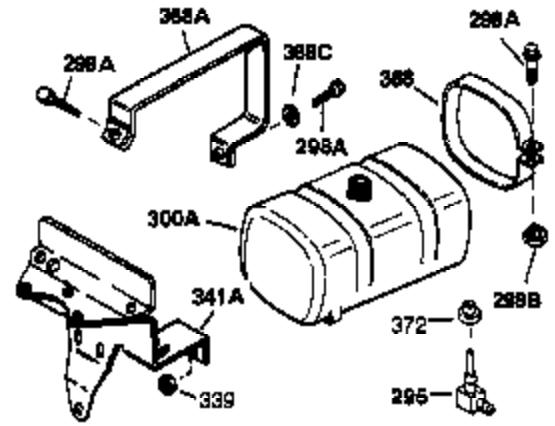

OPTIONAL SPARK ARREST MUFFLER