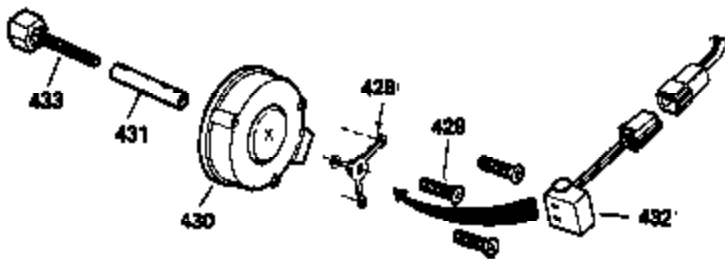

**ADD-ON ALTERNATOR
AC LIGHTING OR DC CHARGING**