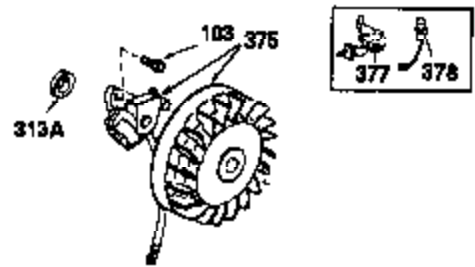

**STANDARD POINT
IGNITION**