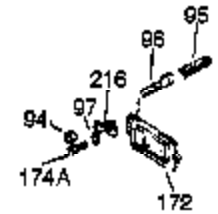

Ref #	Part Number	Qty	Description
110A	35234	1	Ground Wire
172	28425	1	Valve Cover
262	29747B	2	Screw, Torx T-40, 5/16-24 x 21/32"
269	35865	1	* Muffler Gasket
277A	30196	1	Screw, 5/16-18 x 3/4"
279	26073	1	Washer
295	35857	1	Fuel Shut-Off Valve
370J	35703	1	Throttle Decal