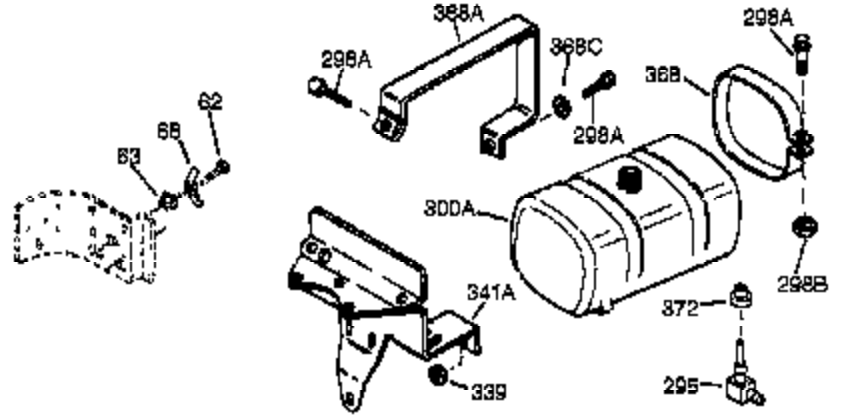

Ref #	Part Number	Qty	Description
110A	35234	1	Ground Wire
172	28425	1	Valve Cover
262	29747B	2	Screw, Torx T-40, 5/16-24 x 21/32"
269	35865	1	* Muffler Gasket
277A	30196	1	Screw, 5/16-18 x 3/4"
279	26073	1	Washer
295	35857	1	Fuel Shut-Off Valve
370J	35703	1	Throttle Decal