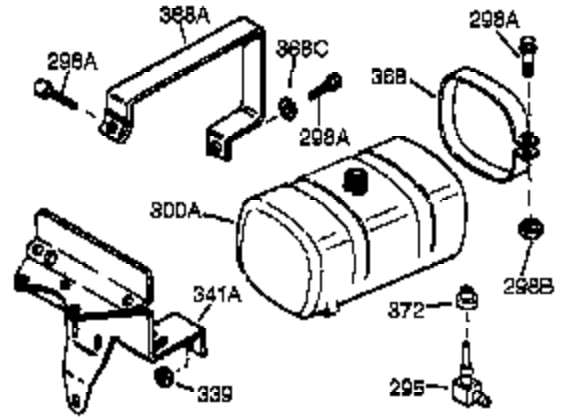

**OPTIONAL 110-120
VOLT STARTER
MOTOR KIT**