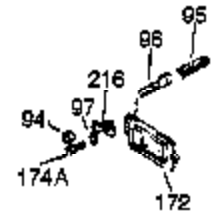

**OPTIONAL 110-120
VOLT STARTER
MOTOR KIT**