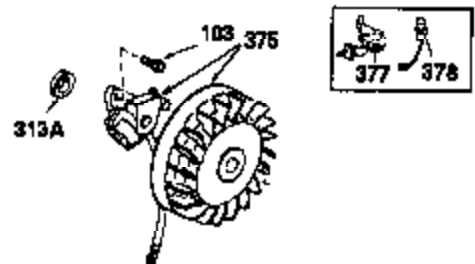

**ADD-ON ALTERNATOR
AC LIGHTING OR DC CHARGING**