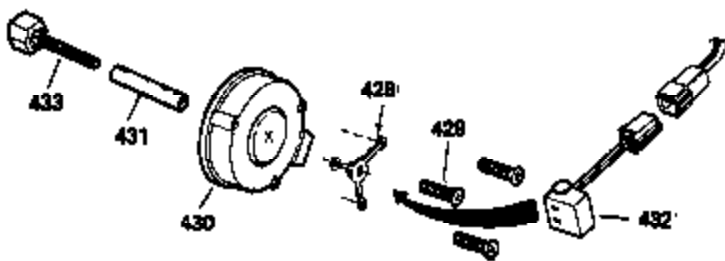

**ADD-ON ALTERNATOR
AC LIGHTING OR DC CHARGING**