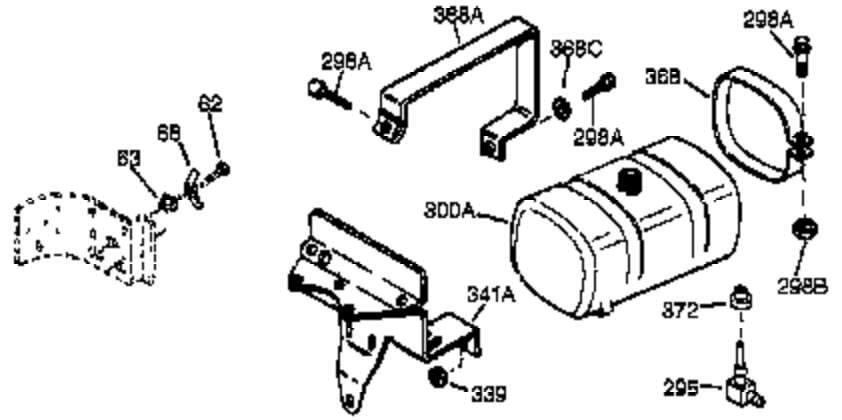

Ref #	Part Number	Qty	Description
370C	34704	1	Instruction Decal
	380 632257	1	Carburetor (Incl. 184)
	390 590732	1	Rewind Starter (Note: This engine could have been built with 590738 starter. Refer to the design of the rope pulley strength ribs for part identification. Individual starter parts do not interchange. Refer to service bulletin number 518).
400	36447	1	* Gasket Set (Incl. items marked PK i n notes) Incl. part #'s 26756 (1), 27272A (1), 27896A (2), 27915A (1), 29673 (1), 30684 (1), 31688A (1), 33629 (1), 34912 (1), 35865 (1), 36445 (1)
420	730225	1	SAE 30 4-Cycle Engine Oil (Quart)
453	29538	1	Engine Mounting Base
454	650542	4	Screw, 5/16-18 x 3/4"