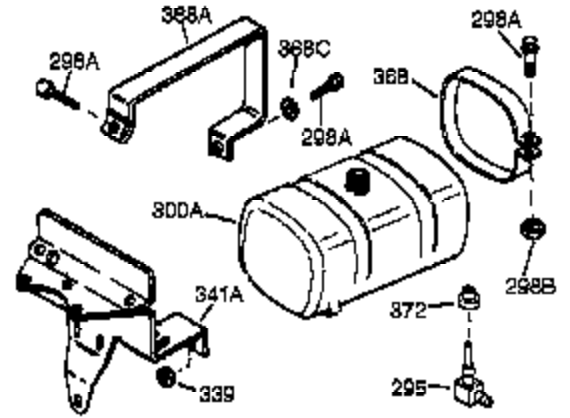

**OPTIONAL 110-120
VOLT STARTER
MOTOR KIT**