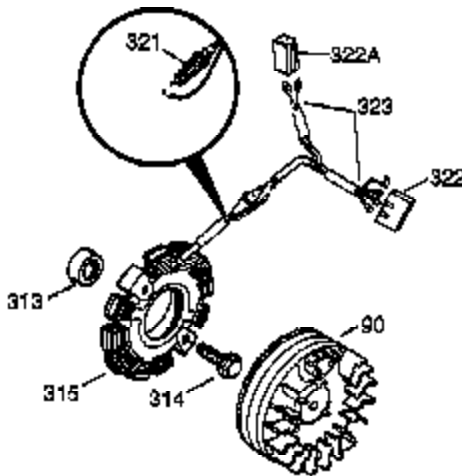

**OPTIONAL
STARTER MUFF KIT**

730571
Can be used on H60-60 with stamped steel starter.