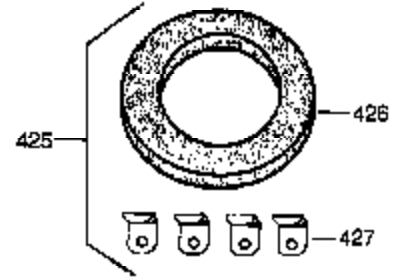

Engine Parts List #1

Ref #	Part Number	Qty	Description
341	34158	1	Fuel Tank Bracket
342	650561	1	Screw, 1/4-20 x 5/8"
370K	36695	1	Starter Plug
370	36261	1	Instruction Decal
370B	35274	1	Instruction Decal
380	632230	1	Carburetor (Incl. 184)
390	590732A	1	Rewind Starter
400	36447	1	* Gasket Set (Incl. items marked PK i n notes) Incl. part #'s 26756 (1), 27272A (1), 27896A (2), 27915A (1), 29673 (1), 30684 (1), 31688A (1), 33629 (1), 34912 (1), 35865 (1), 36445 (1)
420	730225	1	SAE 30 4-Cycle Engine Oil (Quart)
453	29538	1	Engine Mounting Base
454	650542	4	Screw, 5/16-18 x 3/4"

Ref #	Part Number	Qty	Description
172	28425	1	Valve Cover
262	29747B	2	Screw, Torx T-40, 5/16-24 x 21/32"
269	35865	1	* Exhaust Manifold Gasket
277A	30196	1	Screw, 5/16-18 x 3/4"

**OPTIONAL
 STARTER MUFF KIT**