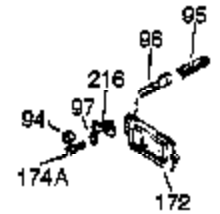

Ref #	Part Number	Qty	Description
172	28425	1	Valve Cover
262	29747B	2	Screw, Torx T-40, 5/16-24 x 21/32"
269	35865	1	* Exhaust Manifold Gasket
277A	30196	1	Screw, 5/16-18 x 3/4"