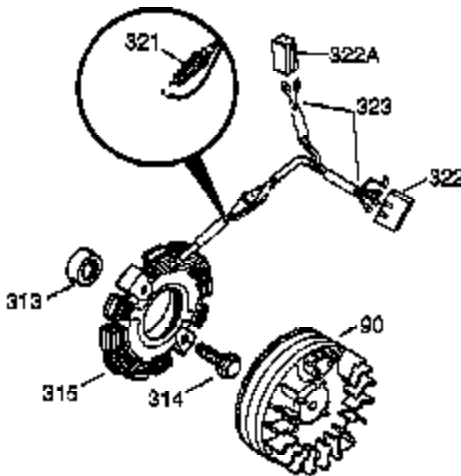

**OPTIONAL
STARTER MUFF KIT**

730571

Can be used on H60-60 with stamped steel starter.