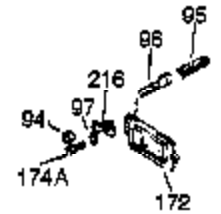

Ref #	Part Number	Qty	Description
172	28425	1	Valve Cover
262	29747B	2	Screw, Torx T-40, 5/16-24 x 21/32"
269	35865	1	* Exhaust Manifold Gasket
277A	30196	1	Screw, 5/16-18 x 3/4"
295	35857	1	Fuel Shut-Off Valve