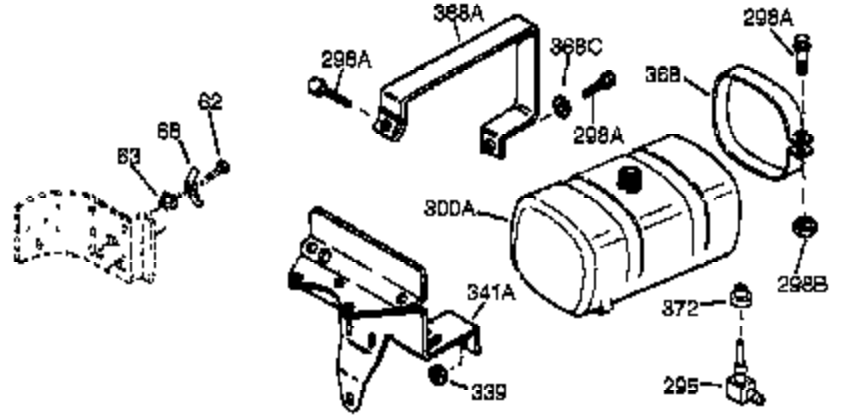

Ref #	Part Number	Qty	Description
172	28425	1	Valve Cover
262	29747B	2	Screw, Torx T-40, 5/16-24 x 21/32"
269	35865	1	* Exhaust Manifold Gasket
277A	30196	1	Screw, 5/16-18 x 3/4"
295	35857	1	Fuel Shut-Off Valve